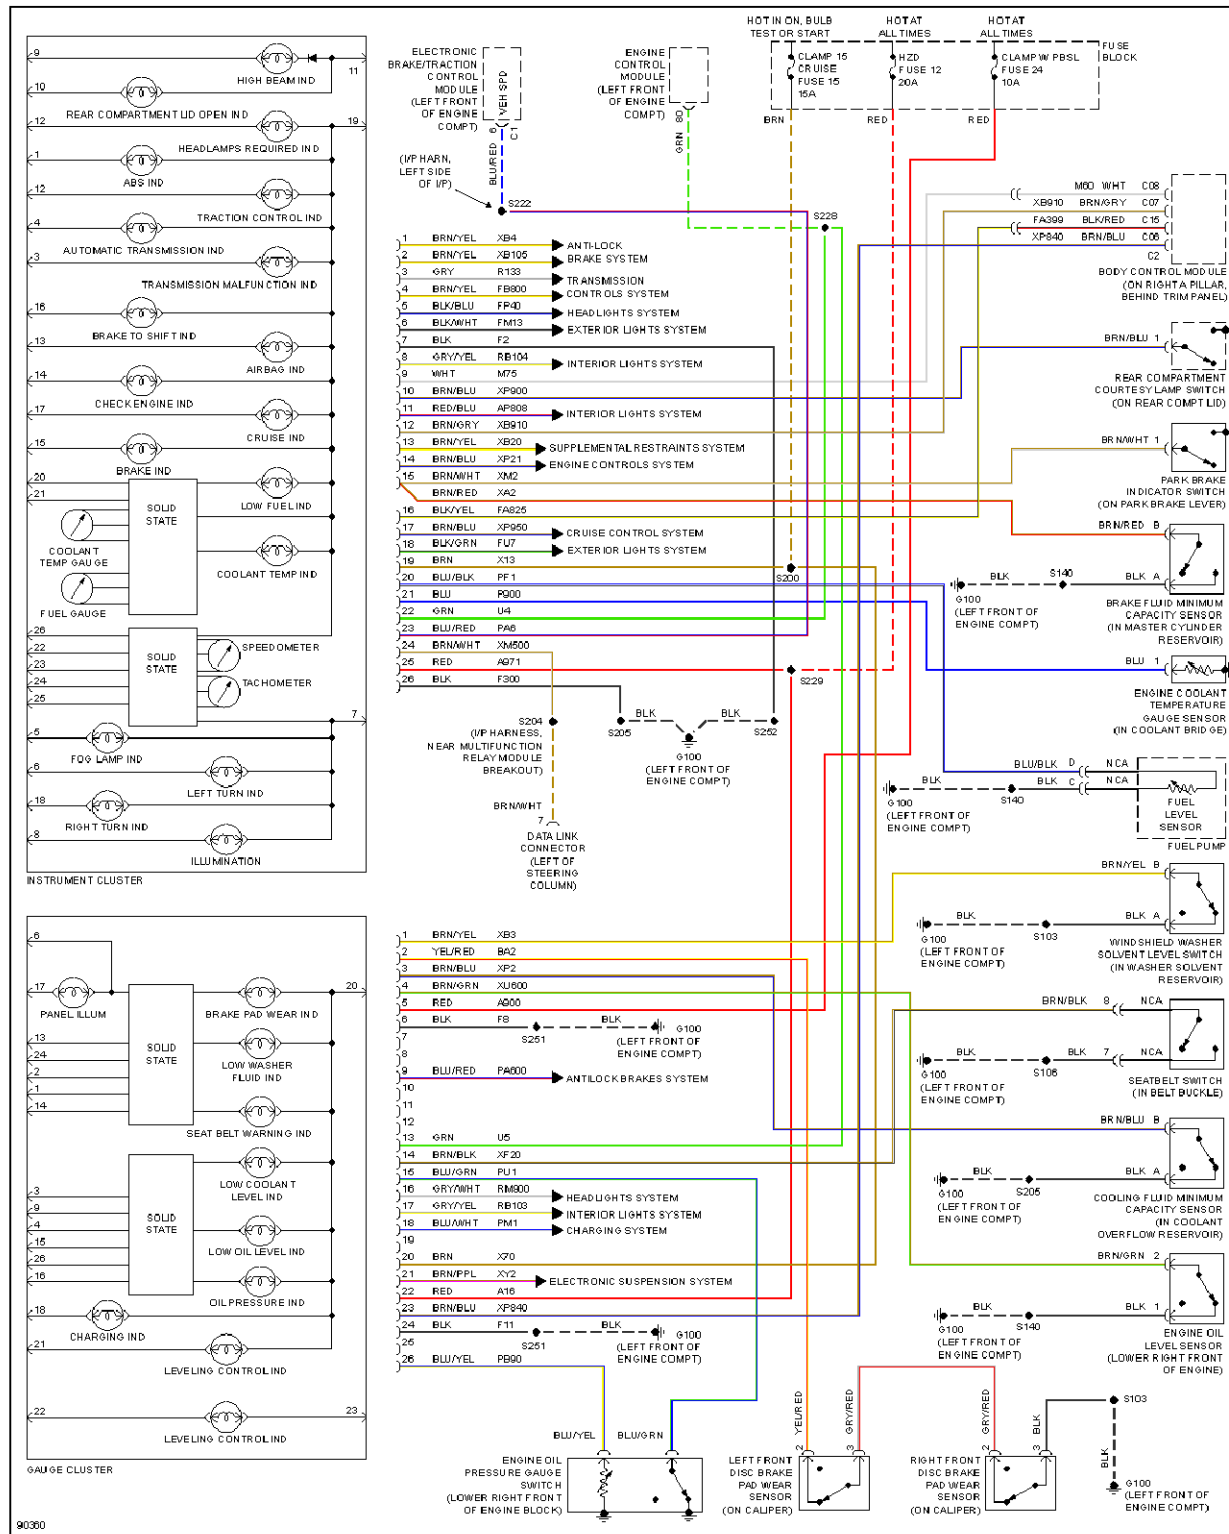

EXTERIOR LIGHTS

Fig. 15: Back-up Lamps Circuit

1997 Cadillac Catera

1997 System Wiring Diagrams Cadillac - Catera

Fig. 17: Ground Distribution Circuit (1 of 2)

1997 Cadillac Catera

1997 System Wiring Diagrams Cadillac - Catera

Fig. 18: Ground Distribution Circuit (2 of 2)

HEADLIGHTS

1997 Cadillac Catera

1997 System Wiring Diagrams Cadillac - Catera

Fig. 20: Horn Circuit

INSTRUMENT CLUSTER

1997 Cadillac Catera

1997 System Wiring Diagrams Cadillac - Catera

Fig. 21: Instrument Cluster Circuit

INTERIOR LIGHTS

1997 Cadillac Catera

1997 System Wiring Diagrams Cadillac - Catera

Fig. 23: Instrument Illumination Circuit

MEMORY SYSTEMS

1997 Cadillac Catera

1997 System Wiring Diagrams Cadillac - Catera