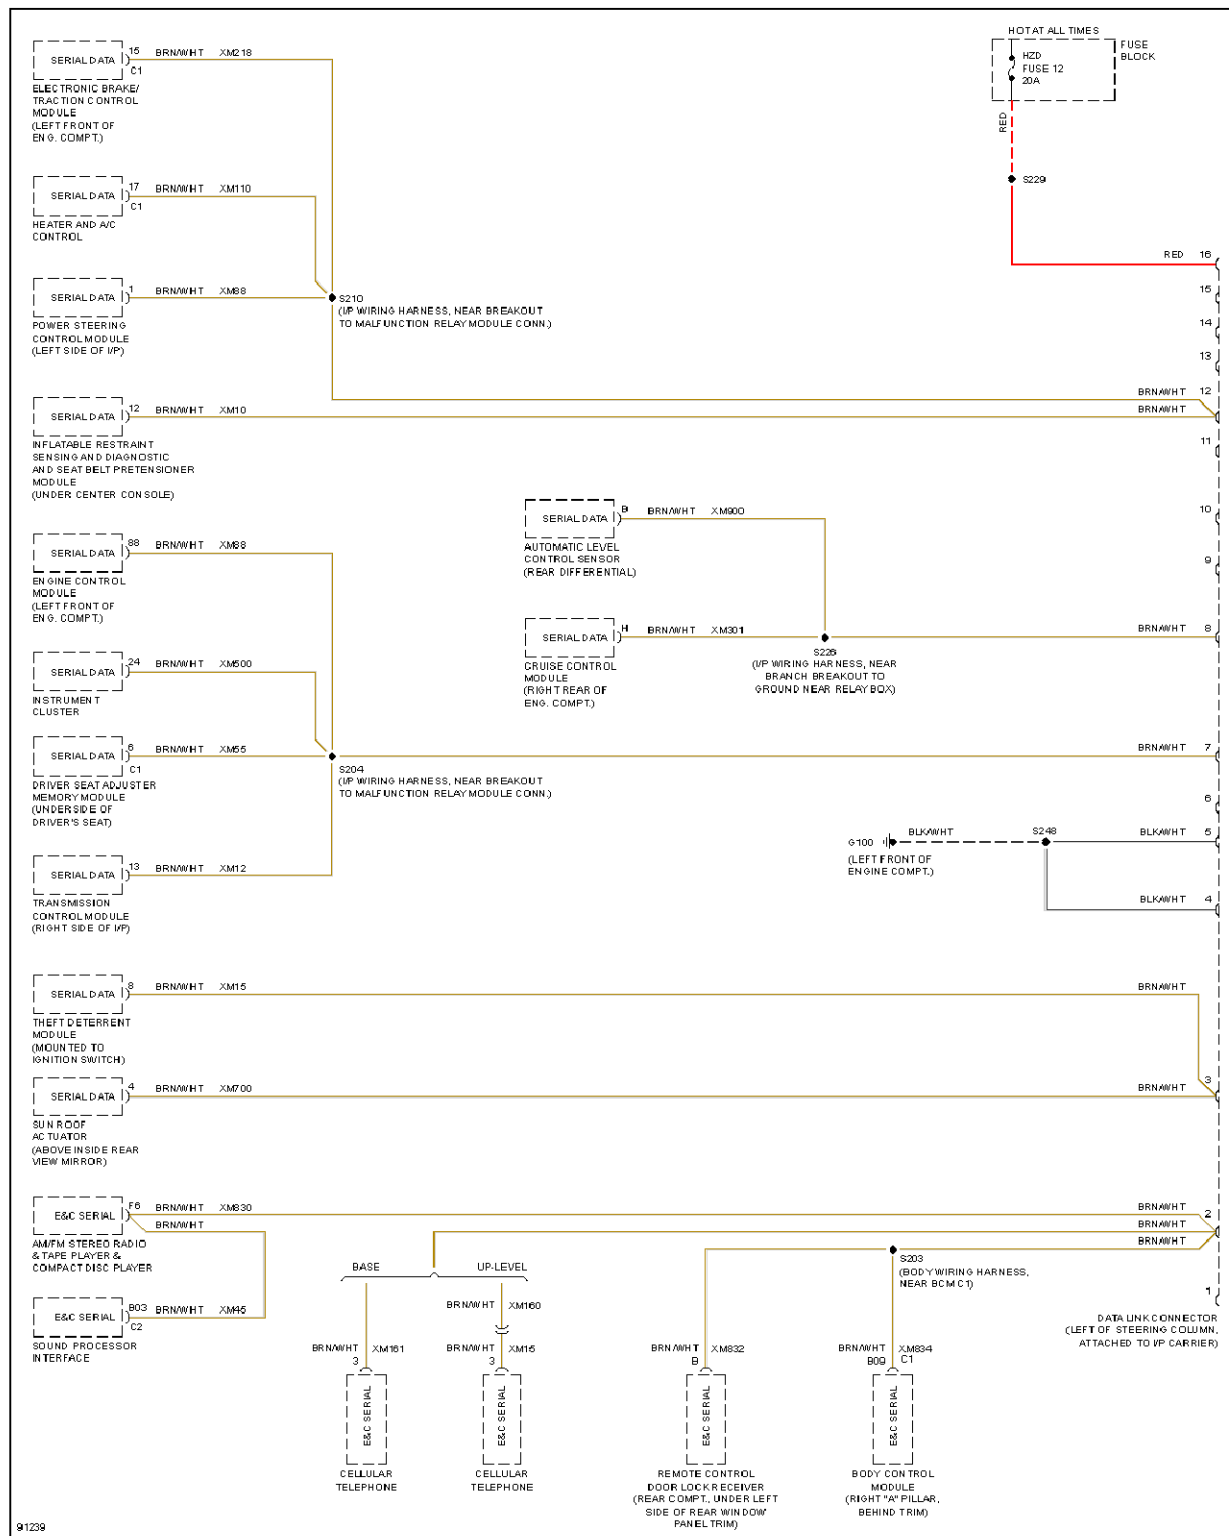

Fig. 2: Air Conditioning Circuits (2 of 2)

ANTI-LOCK BRAKES

1997 Cadillac Catera

1997 System Wiring Diagrams Cadillac - Catera

Fig. 3: Anti-lock Brake Circuits

ANTI-THEFT

1997 Cadillac Catera

1997 System Wiring Diagrams Cadillac - Catera

Fig. 4: Anti-theft Circuit

BODY COMPUTER

1997 Cadillac Catera

1997 System Wiring Diagrams Cadillac - Catera

Fig. 6: Computer Data Lines

COOLING FAN

1997 Cadillac Catera

1997 System Wiring Diagrams Cadillac - Catera

Fig. 7: Cooling Fan Circuit

CRUISE CONTROL

1997 Cadillac Catera

1997 System Wiring Diagrams Cadillac - Catera

Fig. 8: Cruise Control Circuit

DEFOGGERS

1997 Cadillac Catera

1997 System Wiring Diagrams Cadillac - Catera