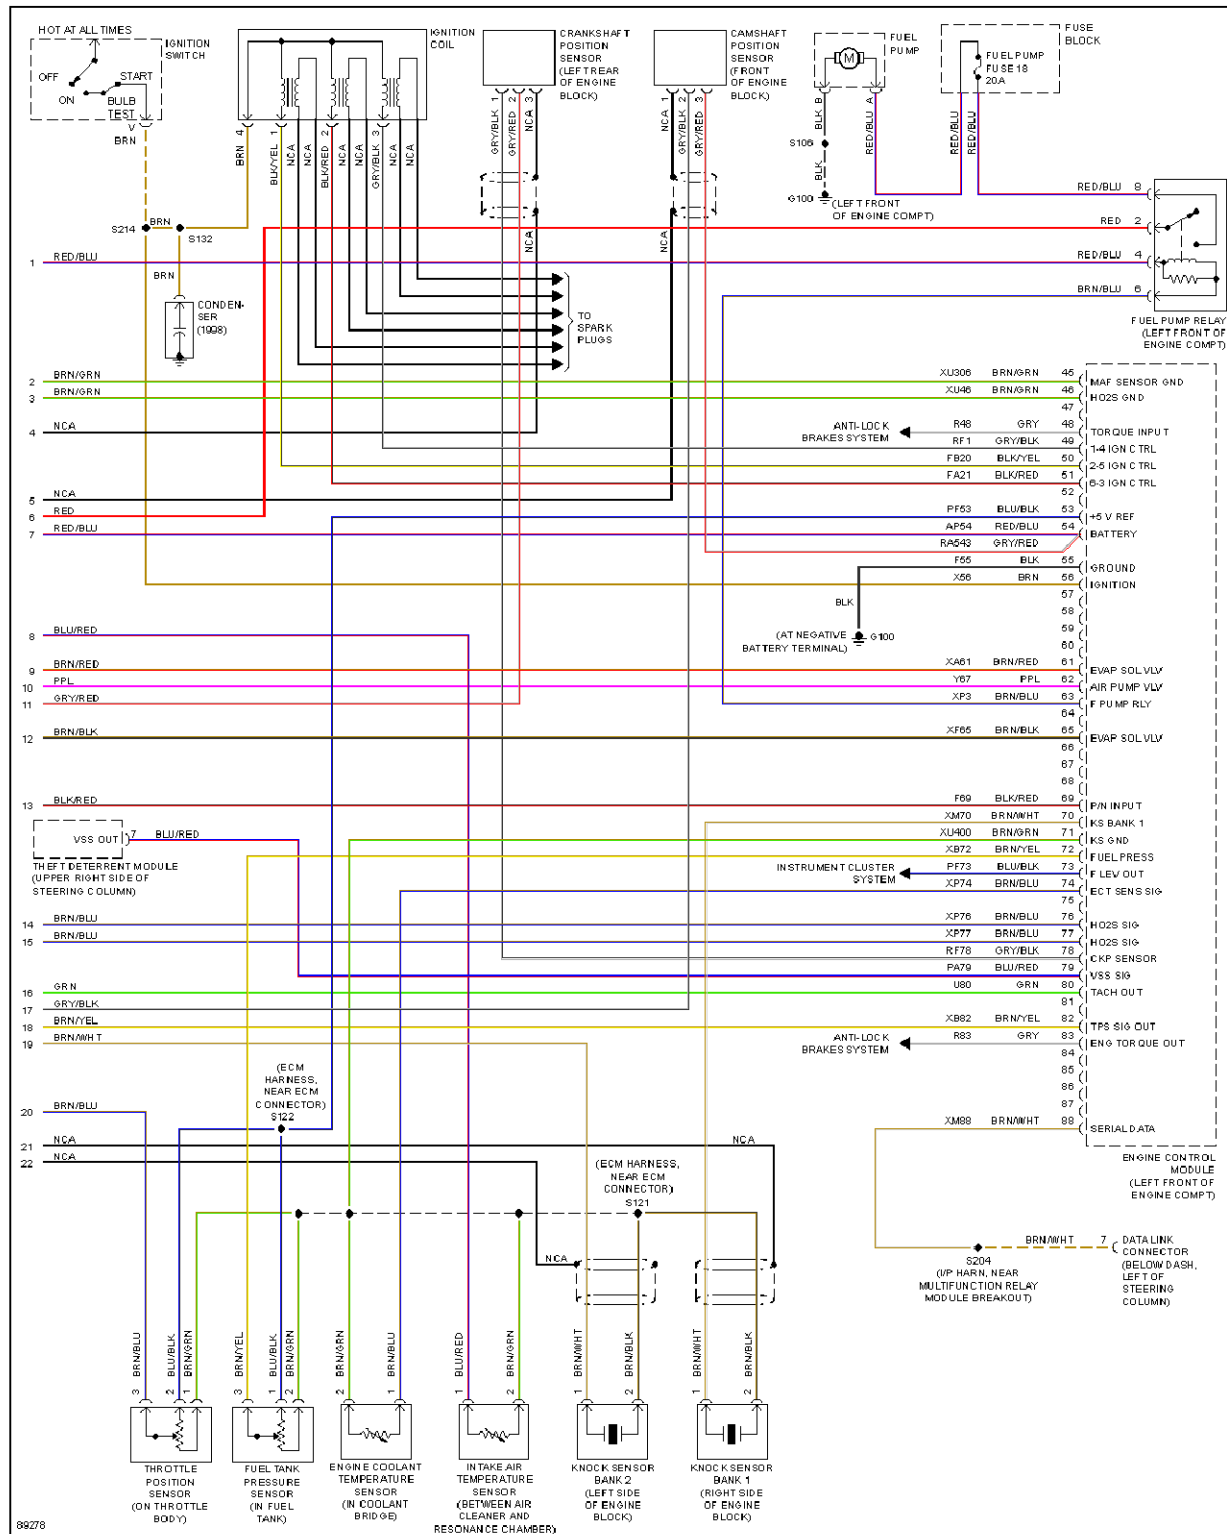

Fig. 10: Electronic Power Steering Circuit

ELECTRONIC SUSPENSION

1997 Cadillac Catera

1997 System Wiring Diagrams Cadillac - Catera

Fig. 12: 3.0L (VIN R), Engine Performance Circuits (1 of 3)

1997 Cadillac Catera

1997 System Wiring Diagrams Cadillac - Catera

Fig. 13: 3.0L (VIN R), Engine Performance Circuits (2 of 3)

1997 Cadillac Catera

1997 System Wiring Diagrams Cadillac - Catera

Fig. 14: 3.0L (VIN R), Engine Performance Circuits (3 of 3)

EXTERIOR LIGHTS

Fig. 15: Back-up Lamps Circuit

1997 Cadillac Catera

1997 System Wiring Diagrams Cadillac - Catera

Fig. 17: Ground Distribution Circuit (1 of 2)

1997 Cadillac Catera

1997 System Wiring Diagrams Cadillac - Catera

Fig. 18: Ground Distribution Circuit (2 of 2)

HEADLIGHTS

1997 Cadillac Catera

1997 System Wiring Diagrams Cadillac - Catera

Fig. 20: Horn Circuit

INSTRUMENT CLUSTER

1997 Cadillac Catera

1997 System Wiring Diagrams Cadillac - Catera