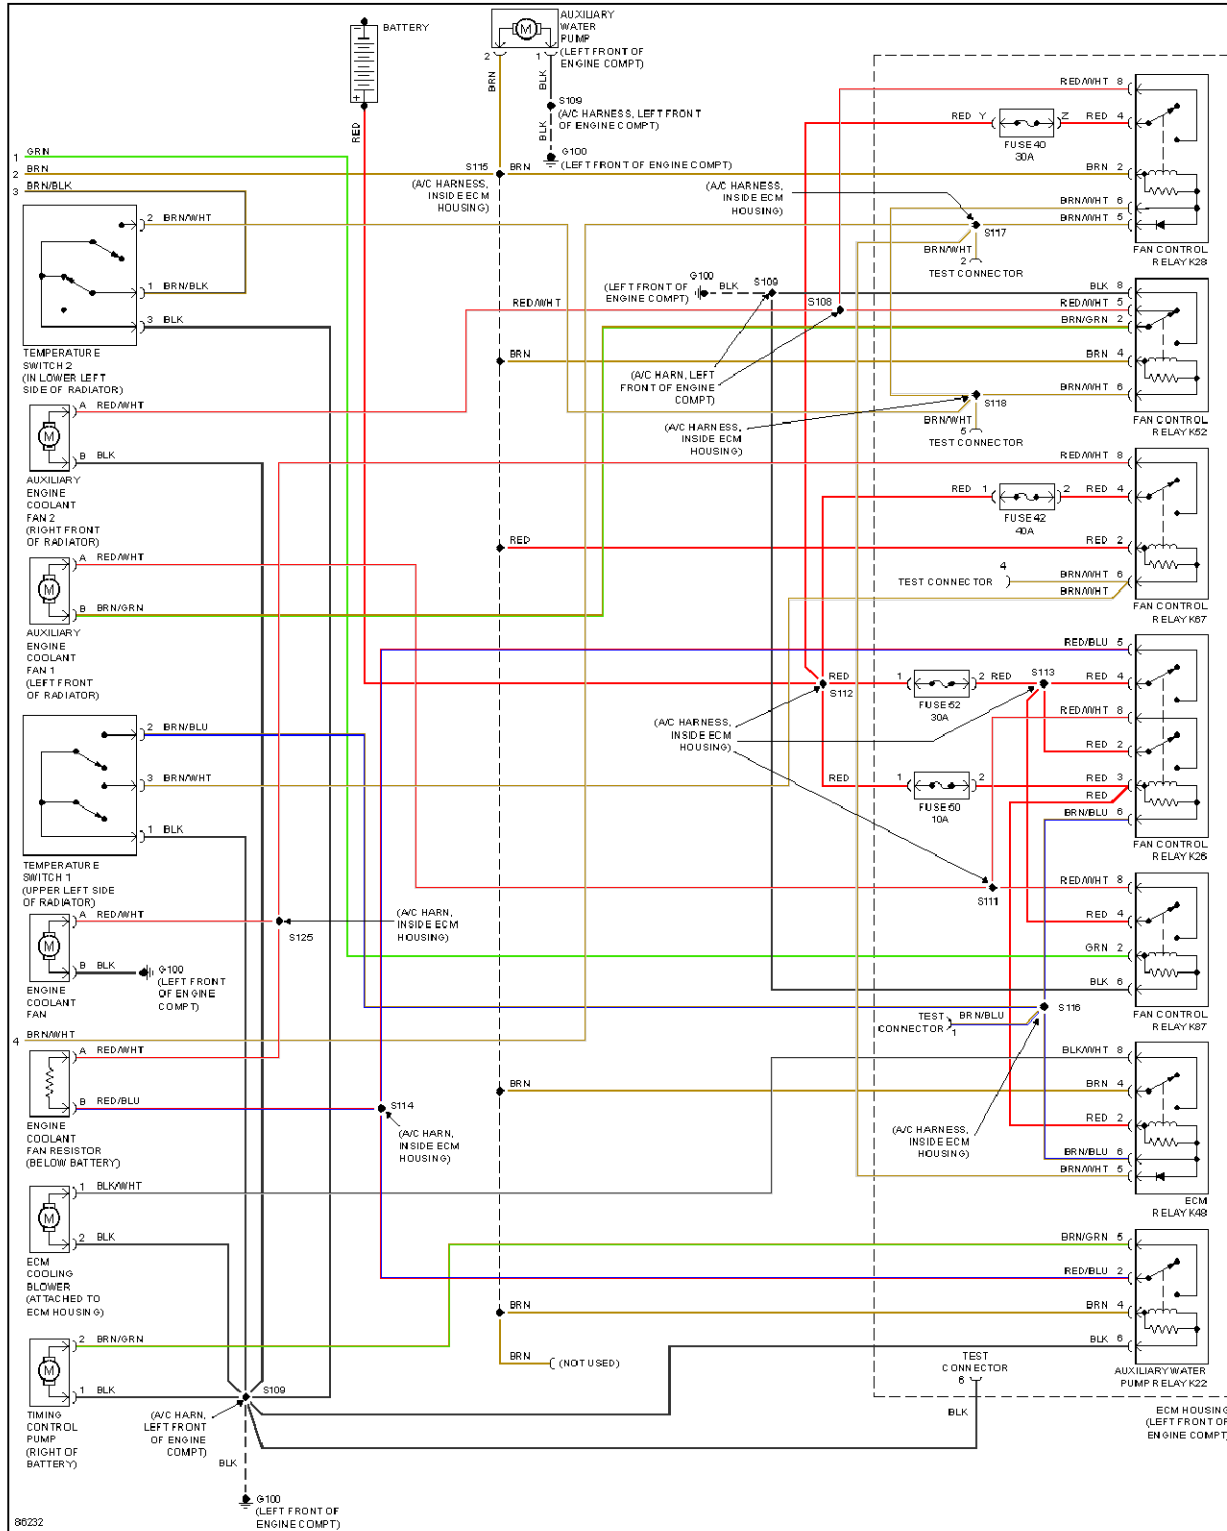

1997 Cadillac Catera

1997 System Wiring Diagrams Cadillac - Catera

1997 System Wiring Diagrams Cadillac - Catera

AIR CONDITIONING

Fig. 1: Air Conditioning Circuits (1 of 2)

1997 Cadillac Catera

1997 System Wiring Diagrams Cadillac - Catera

Fig. 2: Air Conditioning Circuits (2 of 2)

ANTI-LOCK BRAKES

1997 Cadillac Catera

1997 System Wiring Diagrams Cadillac - Catera

Fig. 3: Anti-lock Brake Circuits

ANTI-THEFT

1997 Cadillac Catera

1997 System Wiring Diagrams Cadillac - Catera

Fig. 4: Anti-theft Circuit

BODY COMPUTER

1997 Cadillac Catera

1997 System Wiring Diagrams Cadillac - Catera

Fig. 6: Computer Data Lines

COOLING FAN

1997 Cadillac Catera

1997 System Wiring Diagrams Cadillac - Catera