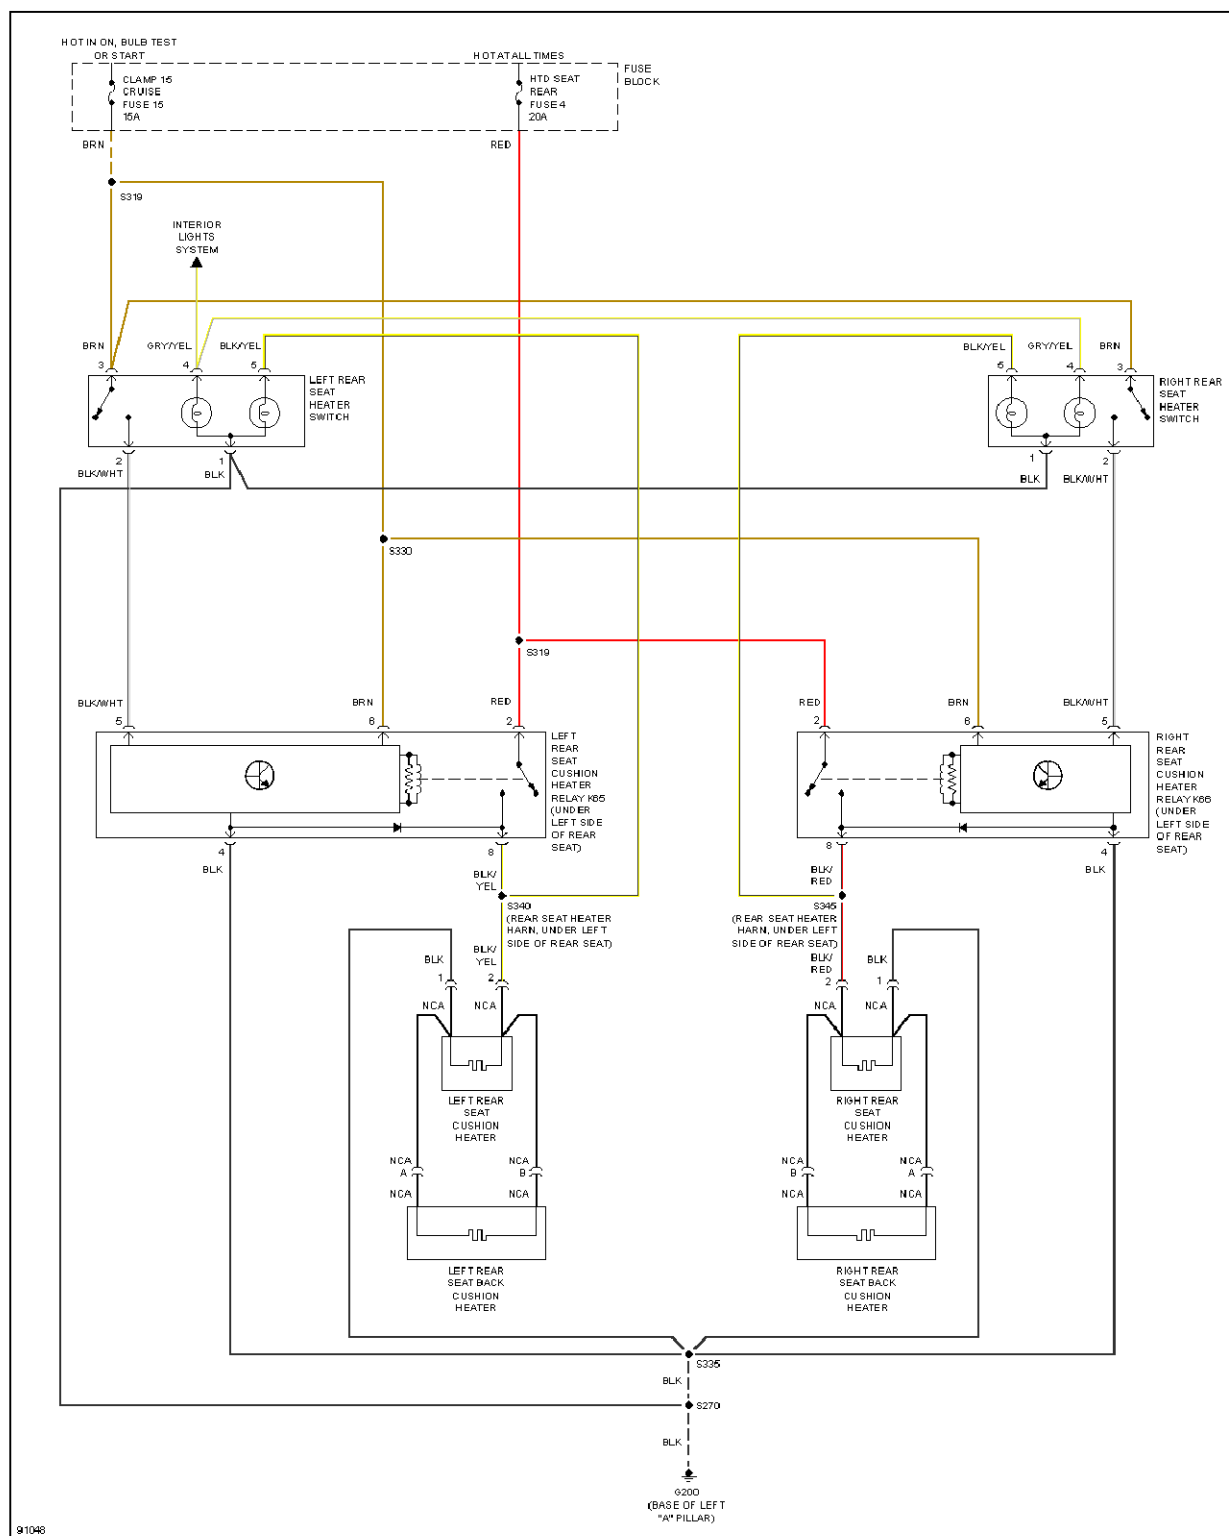

Fig. 32: Front Seat Heater Circuit

1997 Cadillac Catera

1997 System Wiring Diagrams Cadillac - Catera

Fig. 33: Rear Seat Heater Circuit

POWER TOP/SUNROOF

1997 Cadillac Catera

1997 System Wiring Diagrams Cadillac - Catera

Fig. 34: Sunroof Circuit

POWER WINDOWS

1997 Cadillac Catera

1997 System Wiring Diagrams Cadillac - Catera

Fig. 35: Power Window Circuit

RADIO

1997 Cadillac Catera

1997 System Wiring Diagrams Cadillac - Catera