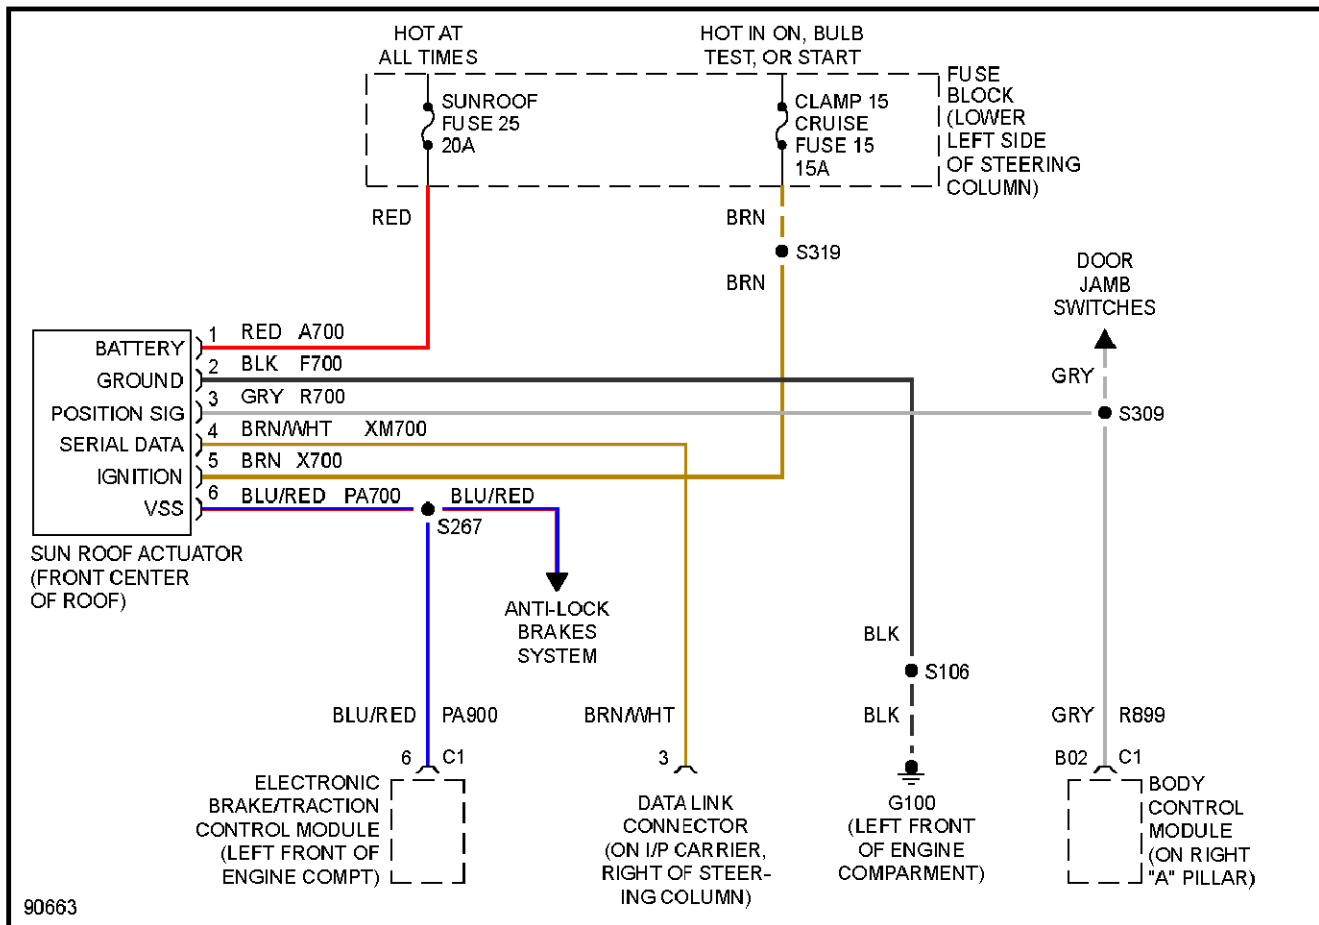

Fig. 32: Front Seat Heater Circuit

1997 Cadillac Catera

1997 System Wiring Diagrams Cadillac - Catera

Fig. 33: Rear Seat Heater Circuit

POWER TOP/SUNROOF

1997 Cadillac Catera

1997 System Wiring Diagrams Cadillac - Catera