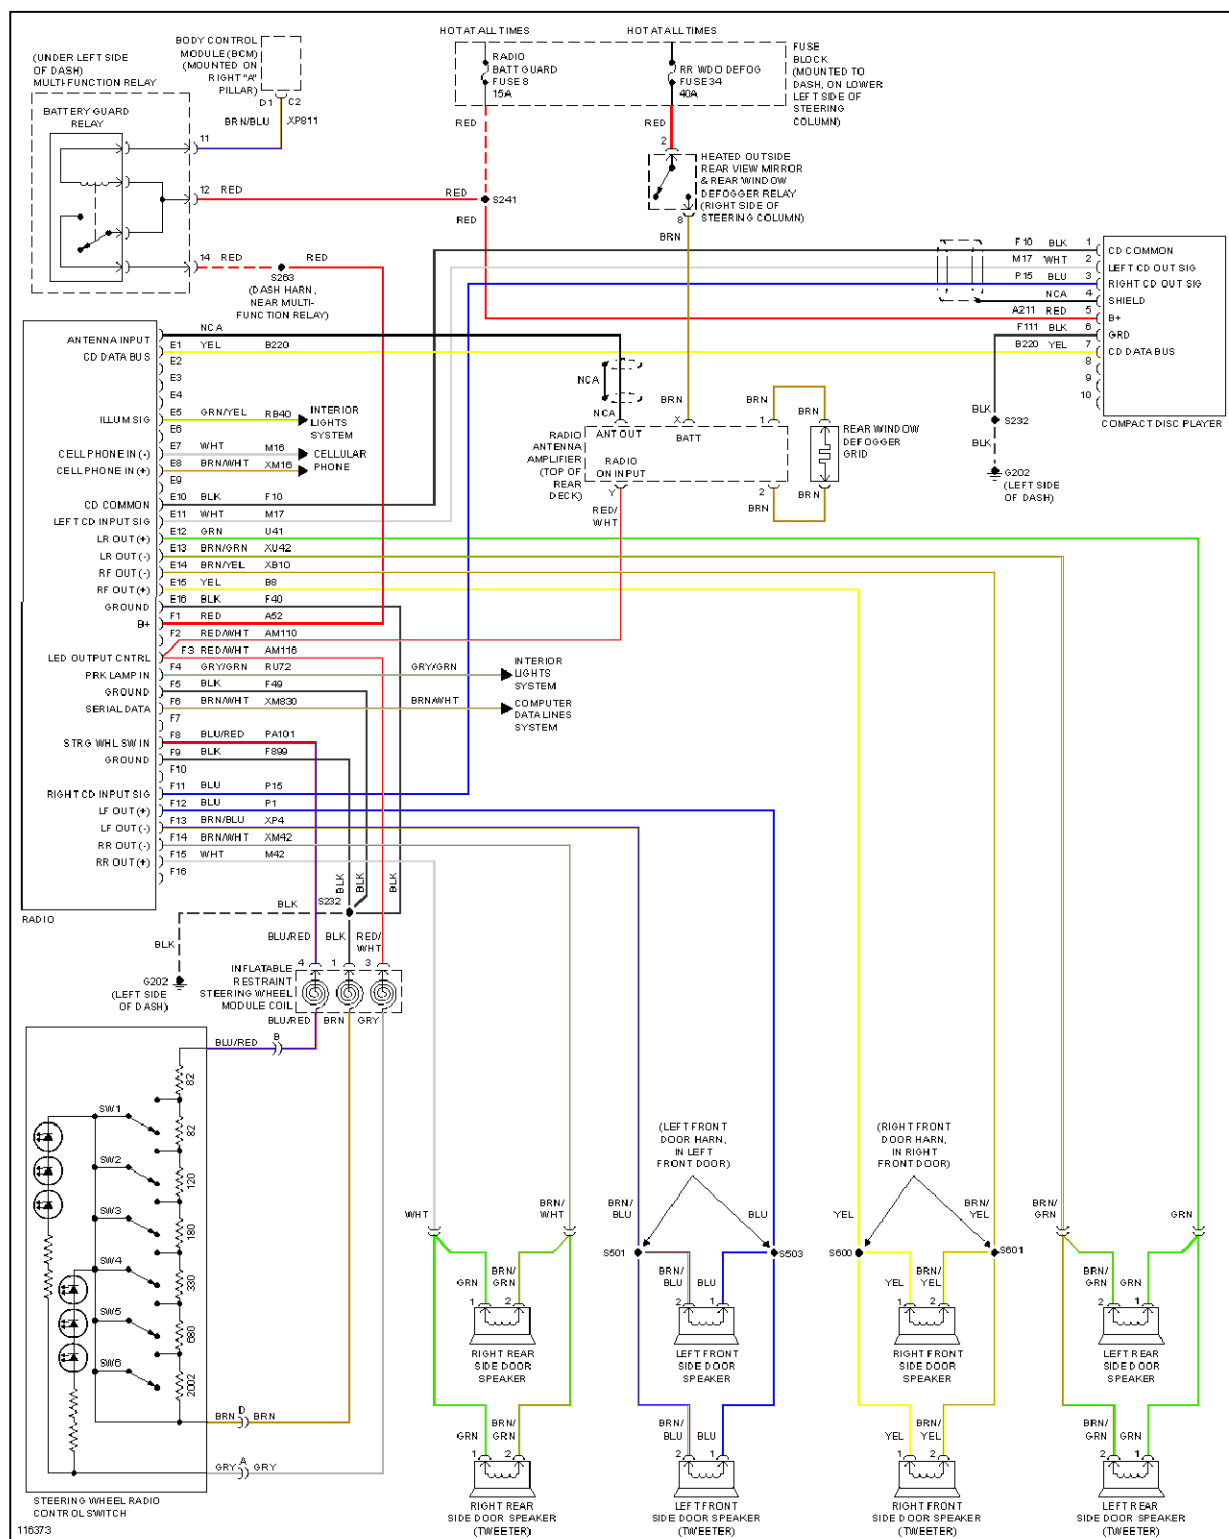

Fig. 34: Sunroof Circuit

POWER WINDOWS

1997 Cadillac Catera

1997 System Wiring Diagrams Cadillac - Catera

Fig. 35: Power Window Circuit

RADIO

1997 Cadillac Catera

1997 System Wiring Diagrams Cadillac - Catera

Fig. 36: Radio Circuits, W/ Bose System

1997 Cadillac Catera

1997 System Wiring Diagrams Cadillac - Catera

Fig. 37: Radio Circuits, W/O Bose System

SHIFT INTERLOCKS

1997 Cadillac Catera

1997 System Wiring Diagrams Cadillac - Catera

3.0L

1997 Cadillac Catera

1997 System Wiring Diagrams Cadillac - Catera

Fig. 44: Trunk & Fuel Door Release Circuit

WARNING SYSTEMS

1997 Cadillac Catera

1997 System Wiring Diagrams Cadillac - Catera

Fig. 45: Warning System Circuits