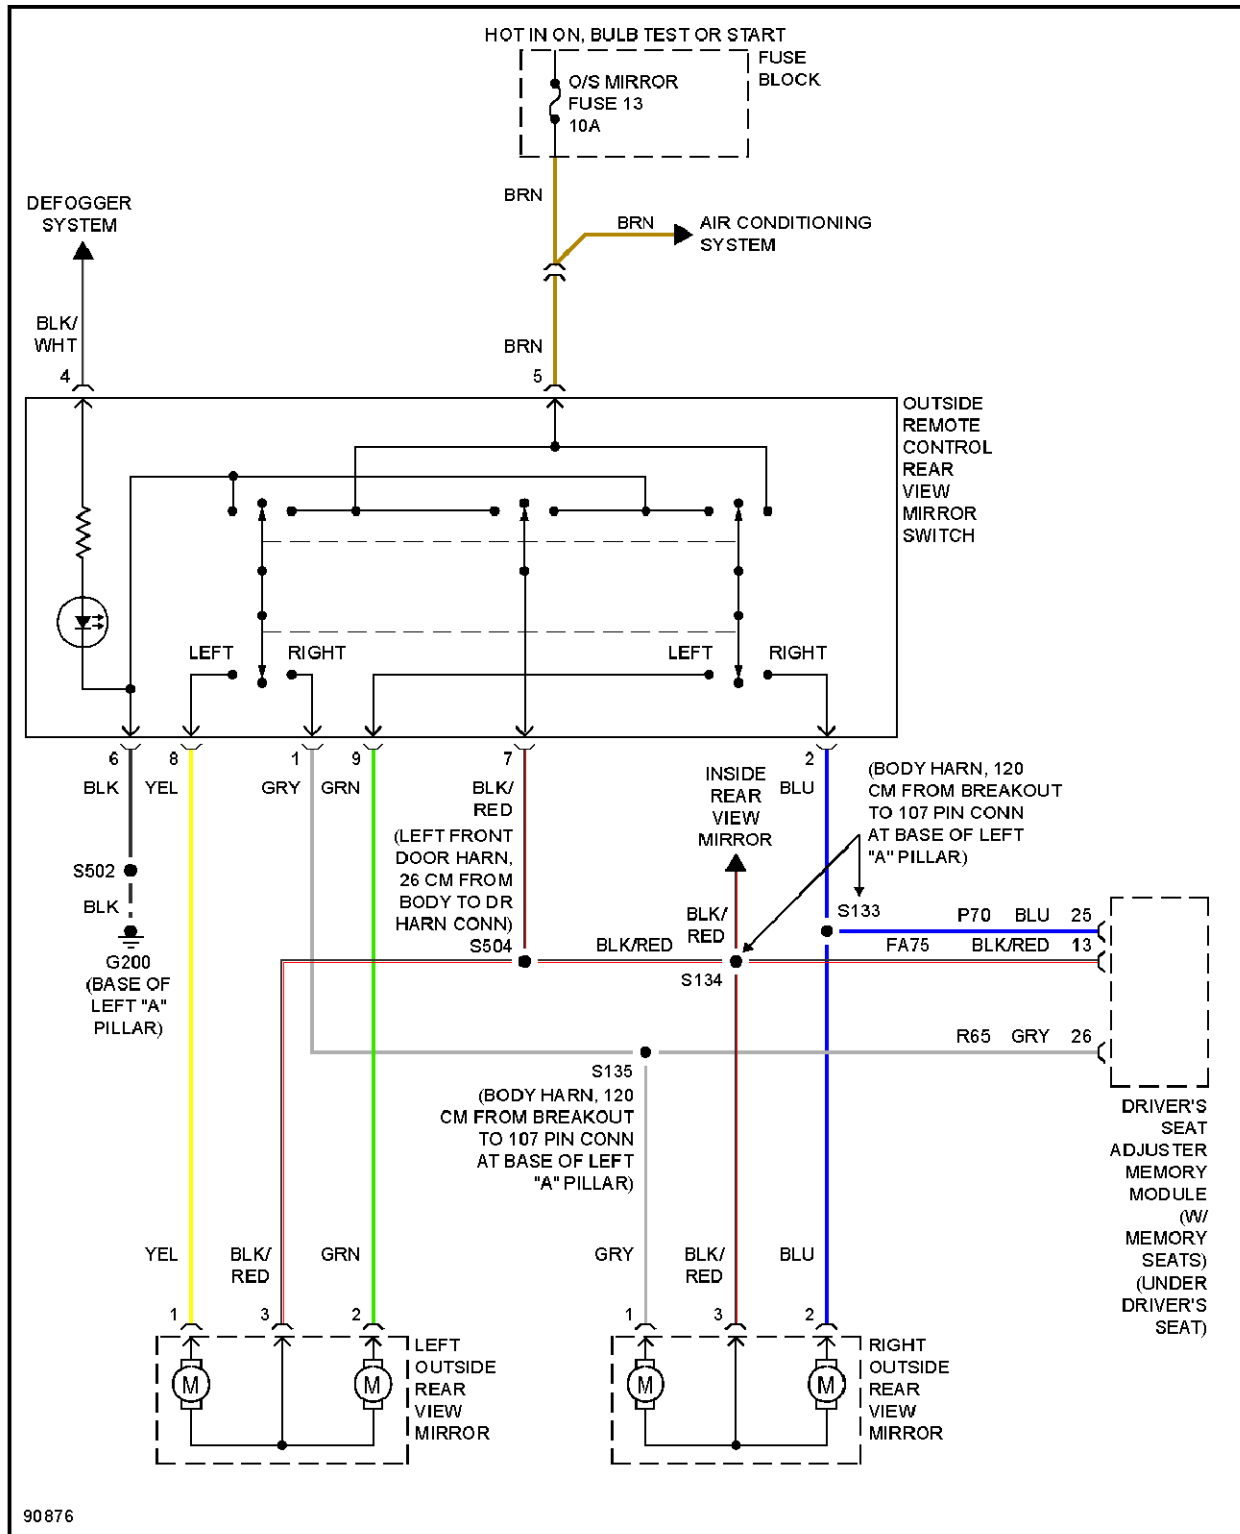

Fig. 28: Power Door Lock Circuit

POWER MIRRORS

1997 Cadillac Catera

1997 System Wiring Diagrams Cadillac - Catera

Fig. 29: Electrochromic Mirror Circuit

1997 Cadillac Catera

1997 System Wiring Diagrams Cadillac - Catera