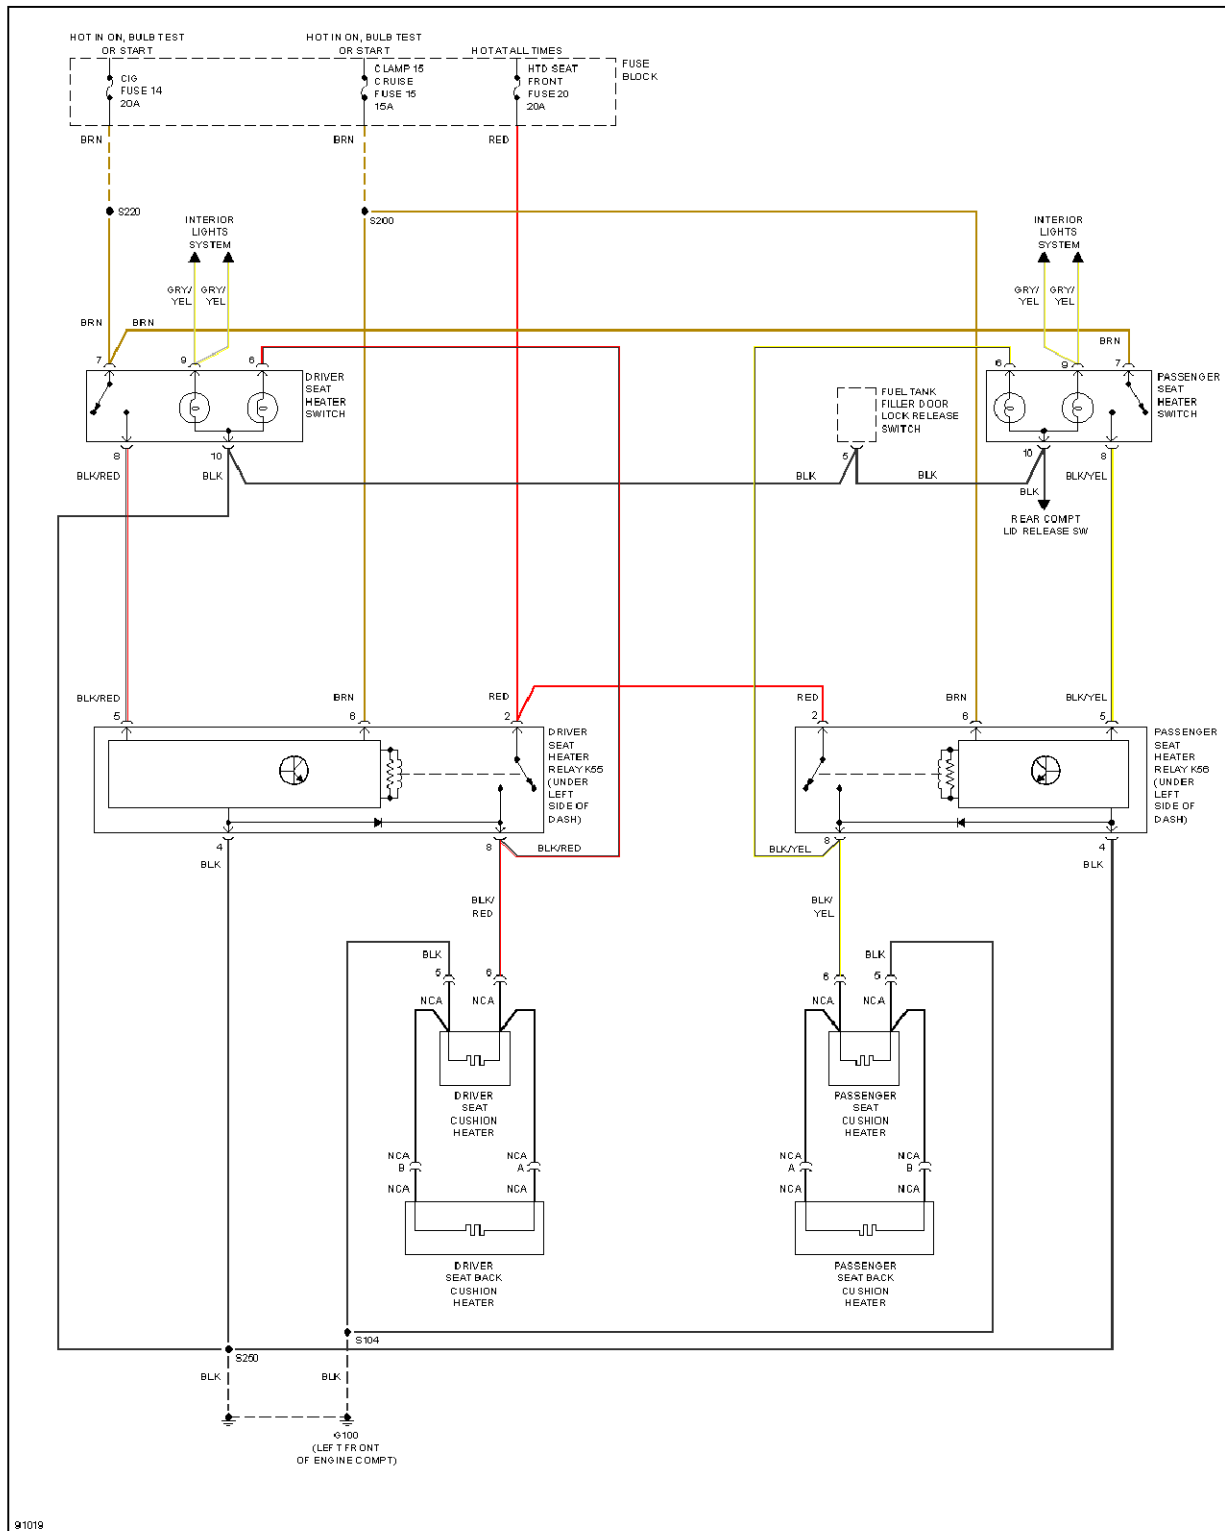

90876

Fig. 30: Power Mirrors Circuit

POWER SEATS

1997 Cadillac Catera

1997 System Wiring Diagrams Cadillac - Catera

Fig. 31: 6-Way & Recliner Power Seat Circuit

1997 Cadillac Catera

1997 System Wiring Diagrams Cadillac - Catera