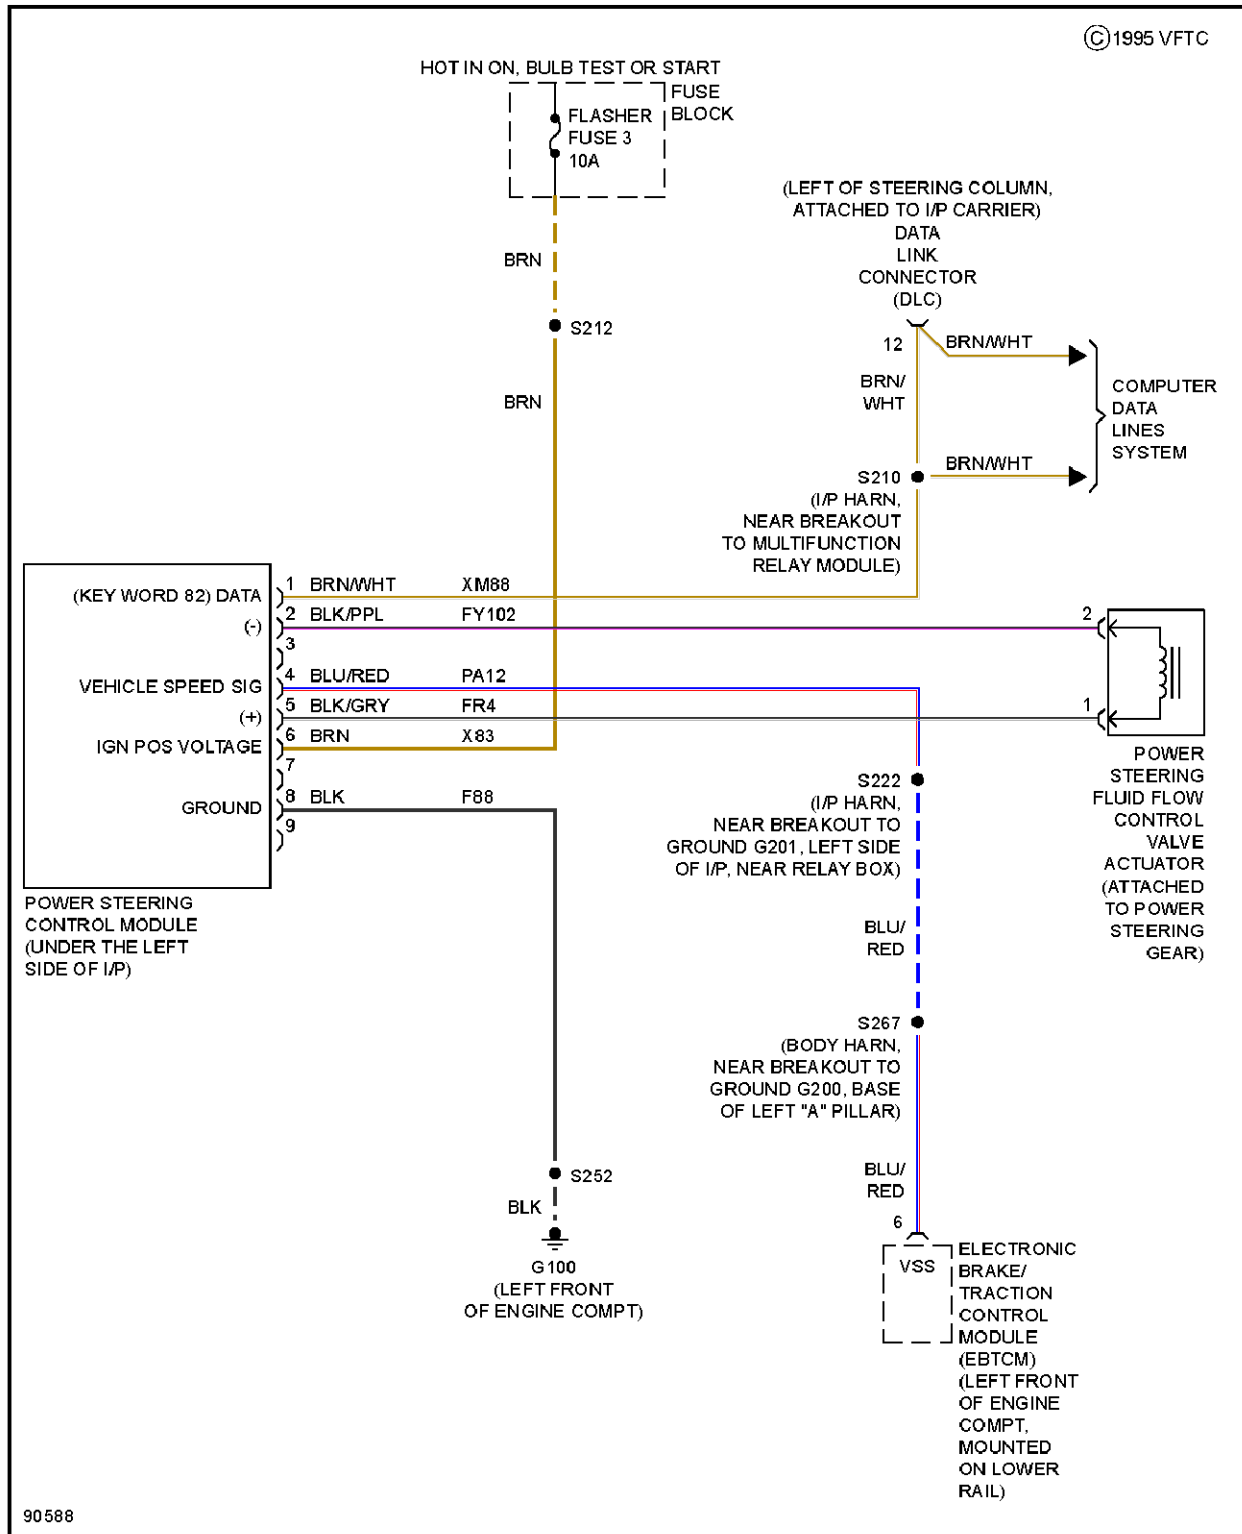

Fig. 7: Cooling Fan Circuit

CRUISE CONTROL

1997 Cadillac Catera

1997 System Wiring Diagrams Cadillac - Catera

Fig. 8: Cruise Control Circuit

DEFOGGERS

1997 Cadillac Catera

1997 System Wiring Diagrams Cadillac - Catera

Fig. 10: Electronic Power Steering Circuit

ELECTRONIC SUSPENSION

1997 Cadillac Catera

1997 System Wiring Diagrams Cadillac - Catera

Fig. 12: 3.0L (VIN R), Engine Performance Circuits (1 of 3)

1997 Cadillac Catera