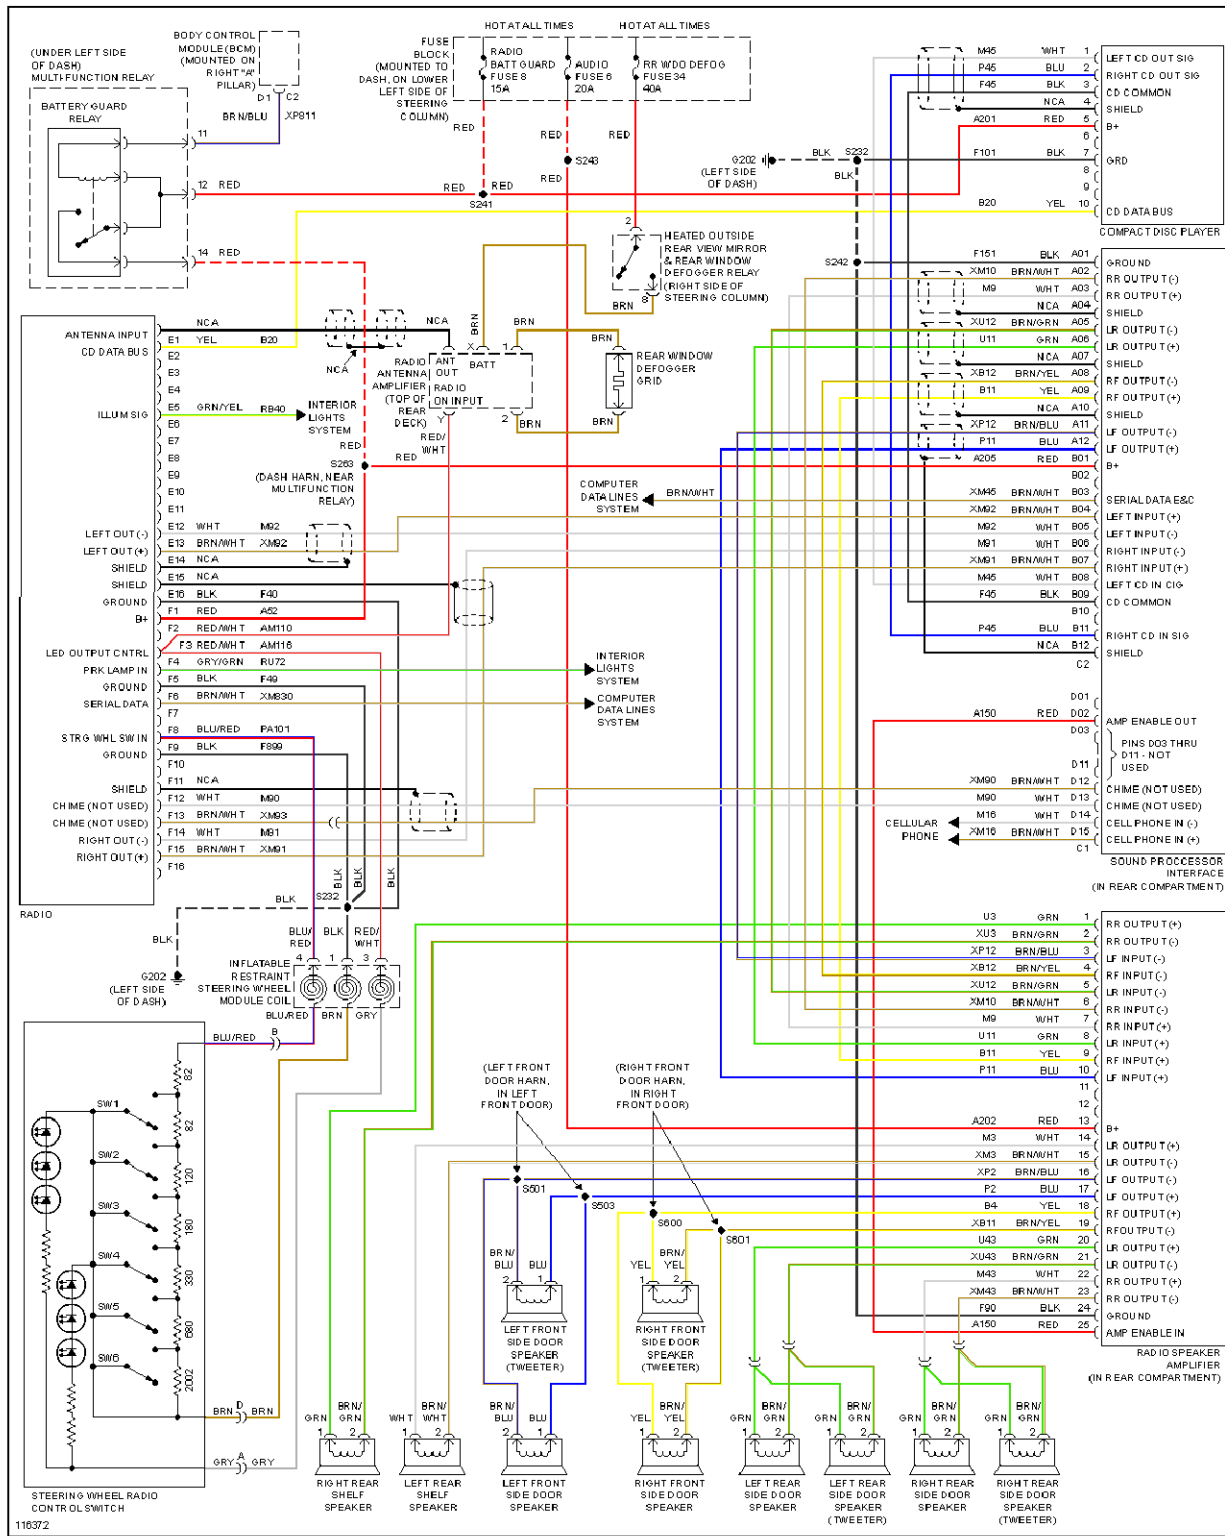

Fig. 34: Sunroof Circuit

POWER WINDOWS

1997 Cadillac Catera

1997 System Wiring Diagrams Cadillac - Catera

Fig. 35: Power Window Circuit

RADIO

1997 Cadillac Catera

1997 System Wiring Diagrams Cadillac - Catera

Fig. 36: Radio Circuits, W/ Bose System

1997 Cadillac Catera

1997 System Wiring Diagrams Cadillac - Catera

Fig. 37: Radio Circuits, W/O Bose System

SHIFT INTERLOCKS

1997 Cadillac Catera

1997 System Wiring Diagrams Cadillac - Catera