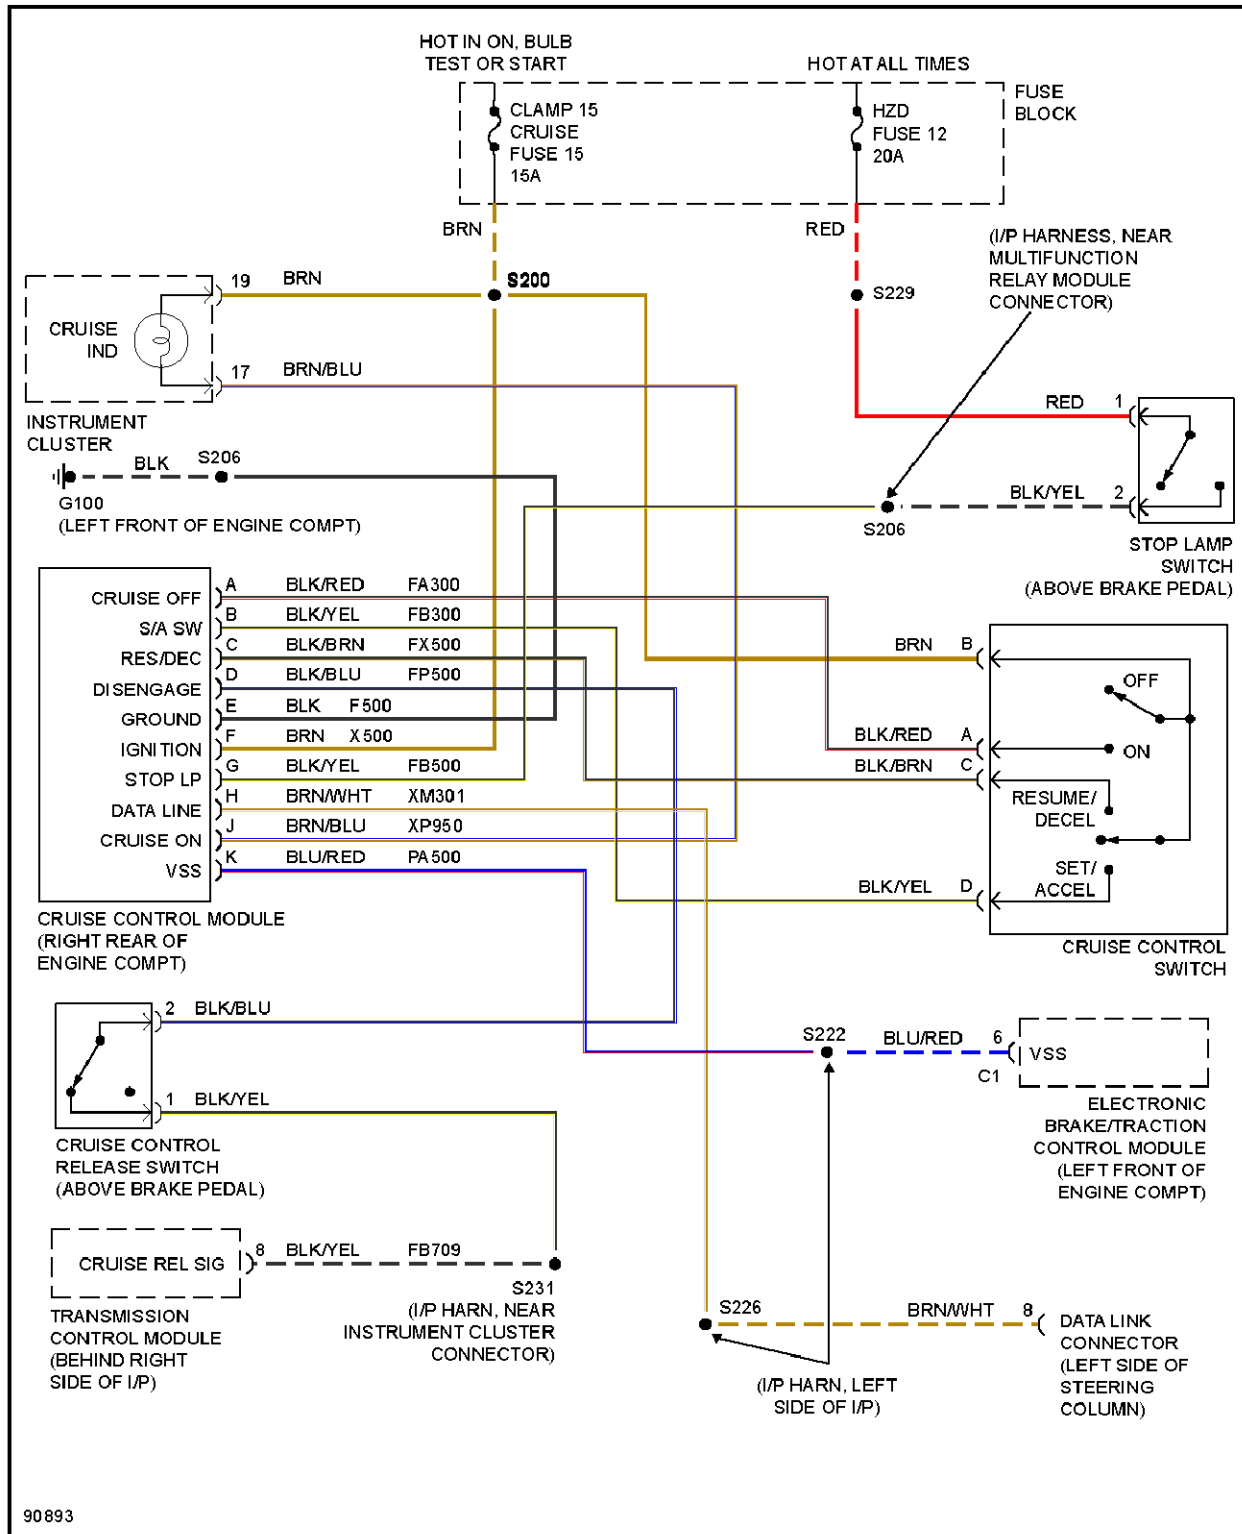

Fig. 4: Anti-theft Circuit

BODY COMPUTER

1997 Cadillac Catera

1997 System Wiring Diagrams Cadillac - Catera

Fig. 6: Computer Data Lines

COOLING FAN

1997 Cadillac Catera

1997 System Wiring Diagrams Cadillac - Catera

Fig. 7: Cooling Fan Circuit

CRUISE CONTROL

1997 Cadillac Catera

1997 System Wiring Diagrams Cadillac - Catera

Fig. 8: Cruise Control Circuit

DEFOGGERS

1997 Cadillac Catera

1997 System Wiring Diagrams Cadillac - Catera

Fig. 10: Electronic Power Steering Circuit

ELECTRONIC SUSPENSION

1997 Cadillac Catera

1997 System Wiring Diagrams Cadillac - Catera

Fig. 12: 3.0L (VIN R), Engine Performance Circuits (1 of 3)

1997 Cadillac Catera