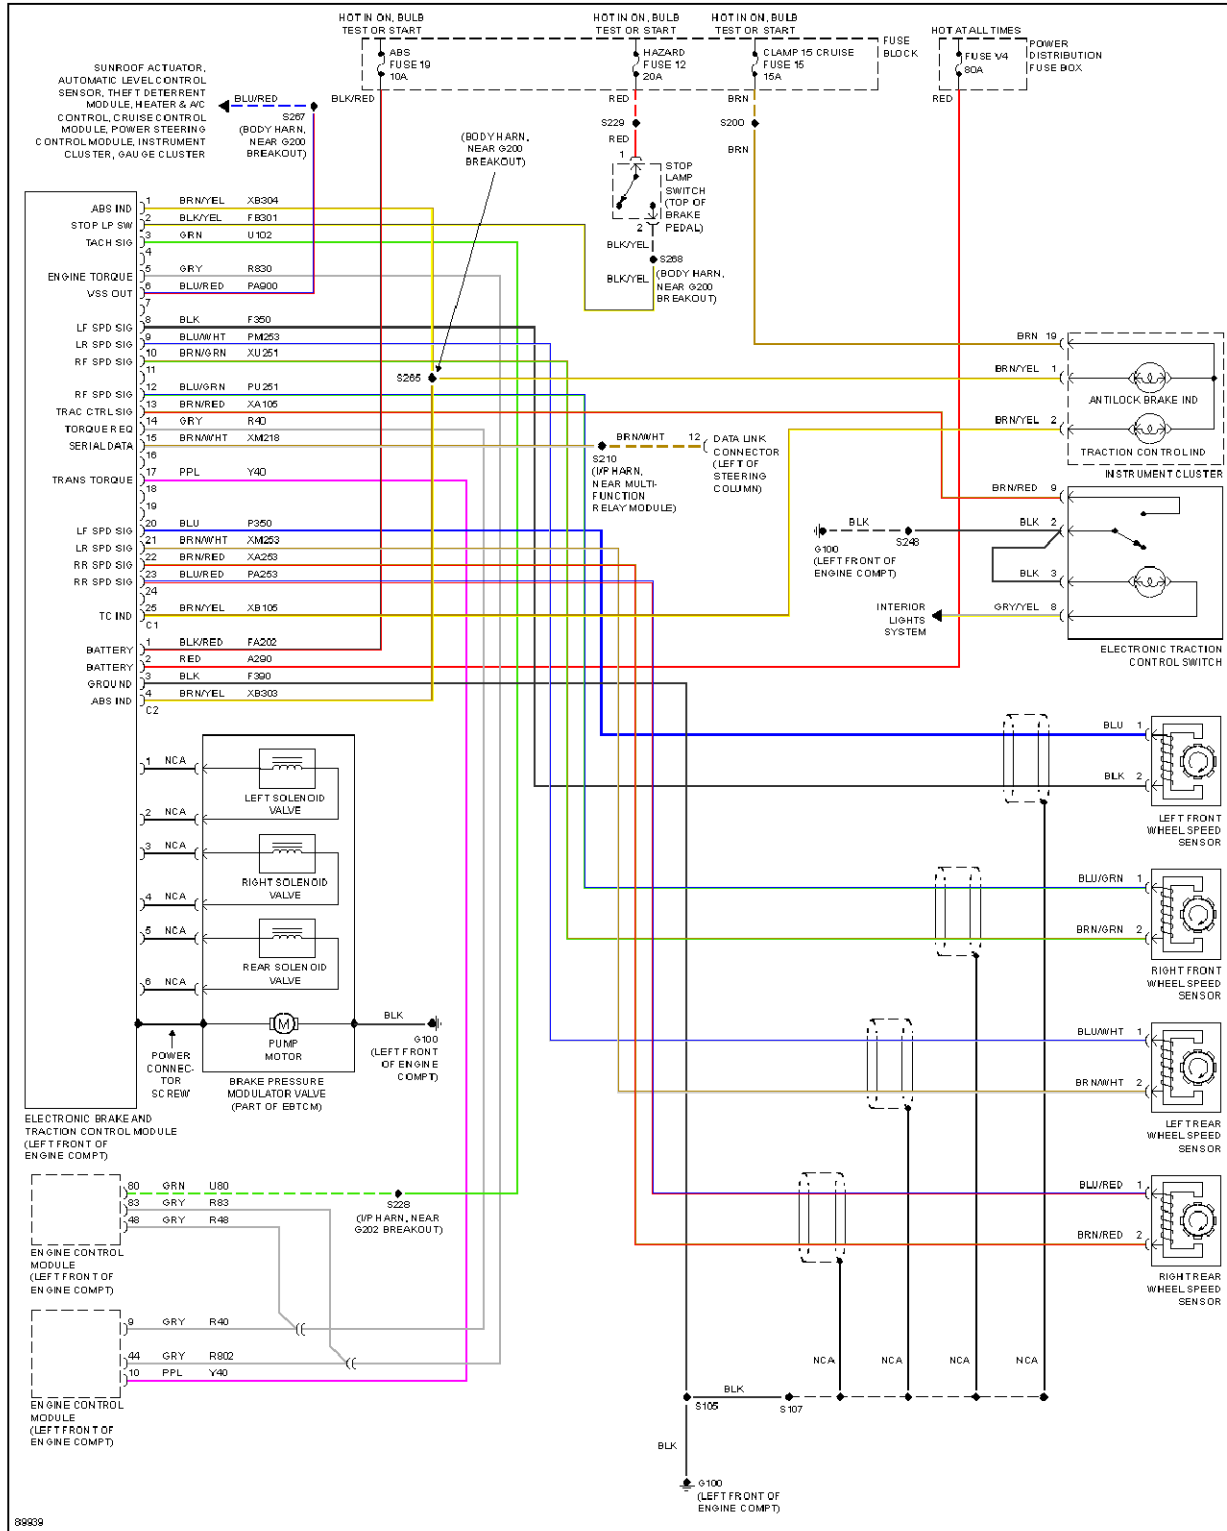

Fig. 2: Air Conditioning Circuits (2 of 2)

ANTI-LOCK BRAKES

1997 Cadillac Catera

1997 System Wiring Diagrams Cadillac - Catera

Fig. 3: Anti-lock Brake Circuits

ANTI-THEFT

1997 Cadillac Catera

1997 System Wiring Diagrams Cadillac - Catera

Fig. 4: Anti-theft Circuit

BODY COMPUTER

1997 Cadillac Catera

1997 System Wiring Diagrams Cadillac - Catera

Fig. 6: Computer Data Lines

COOLING FAN

1997 Cadillac Catera

1997 System Wiring Diagrams Cadillac - Catera