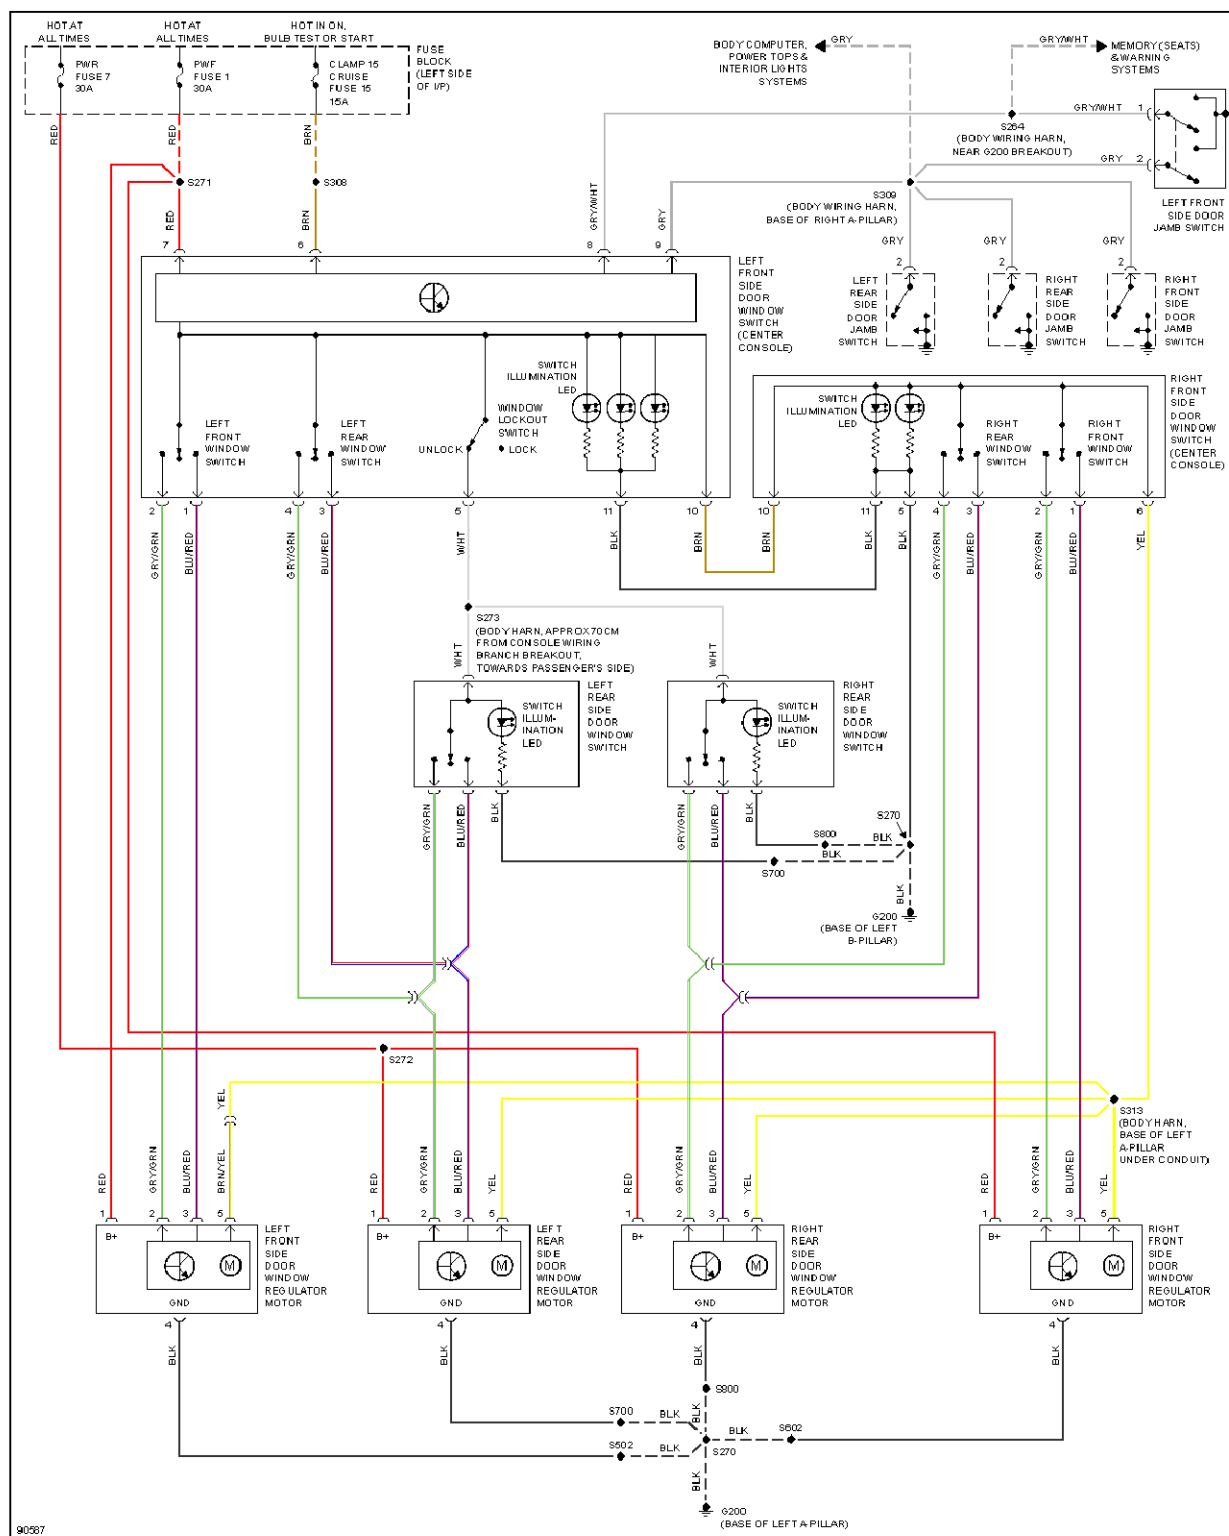

Fig. 34: Sunroof Circuit

POWER WINDOWS

1997 Cadillac Catera

1997 System Wiring Diagrams Cadillac - Catera

Fig. 35: Power Window Circuit

RADIO

1997 Cadillac Catera

1997 System Wiring Diagrams Cadillac - Catera

Fig. 36: Radio Circuits, W/ Bose System

1997 Cadillac Catera

1997 System Wiring Diagrams Cadillac - Catera

Fig. 37: Radio Circuits, W/O Bose System

SHIFT INTERLOCKS

1997 Cadillac Catera

1997 System Wiring Diagrams Cadillac - Catera