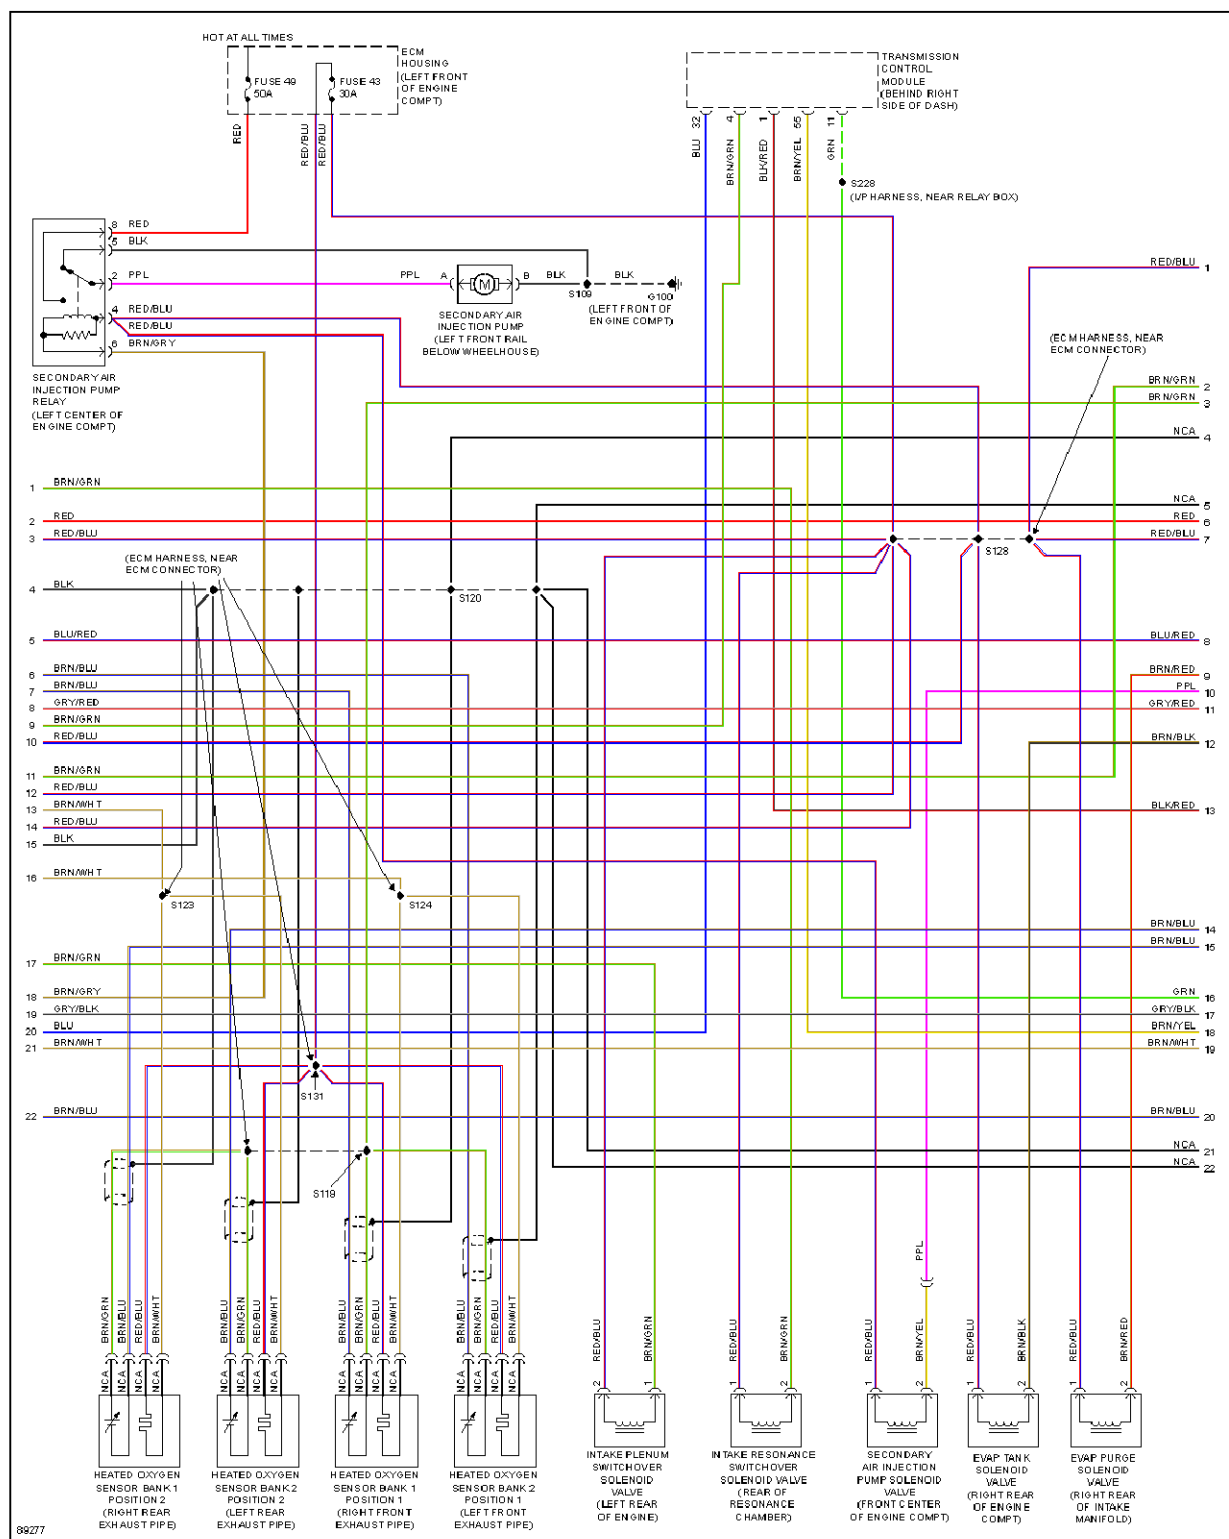

Fig. 10: Electronic Power Steering Circuit

ELECTRONIC SUSPENSION

1997 Cadillac Catera

1997 System Wiring Diagrams Cadillac - Catera

Fig. 12: 3.0L (VIN R), Engine Performance Circuits (1 of 3)

1997 Cadillac Catera

1997 System Wiring Diagrams Cadillac - Catera

Fig. 13: 3.0L (VIN R), Engine Performance Circuits (2 of 3)

1997 Cadillac Catera

1997 System Wiring Diagrams Cadillac - Catera

Fig. 14: 3.0L (VIN R), Engine Performance Circuits (3 of 3)

EXTERIOR LIGHTS

Fig. 15: Back-up Lamps Circuit

1997 Cadillac Catera

1997 System Wiring Diagrams Cadillac - Catera

Fig. 17: Ground Distribution Circuit (1 of 2)

1997 Cadillac Catera

1997 System Wiring Diagrams Cadillac - Catera

Fig. 18: Ground Distribution Circuit (2 of 2)

HEADLIGHTS

1997 Cadillac Catera

1997 System Wiring Diagrams Cadillac - Catera

Fig. 20: Horn Circuit

INSTRUMENT CLUSTER

1997 Cadillac Catera

1997 System Wiring Diagrams Cadillac - Catera