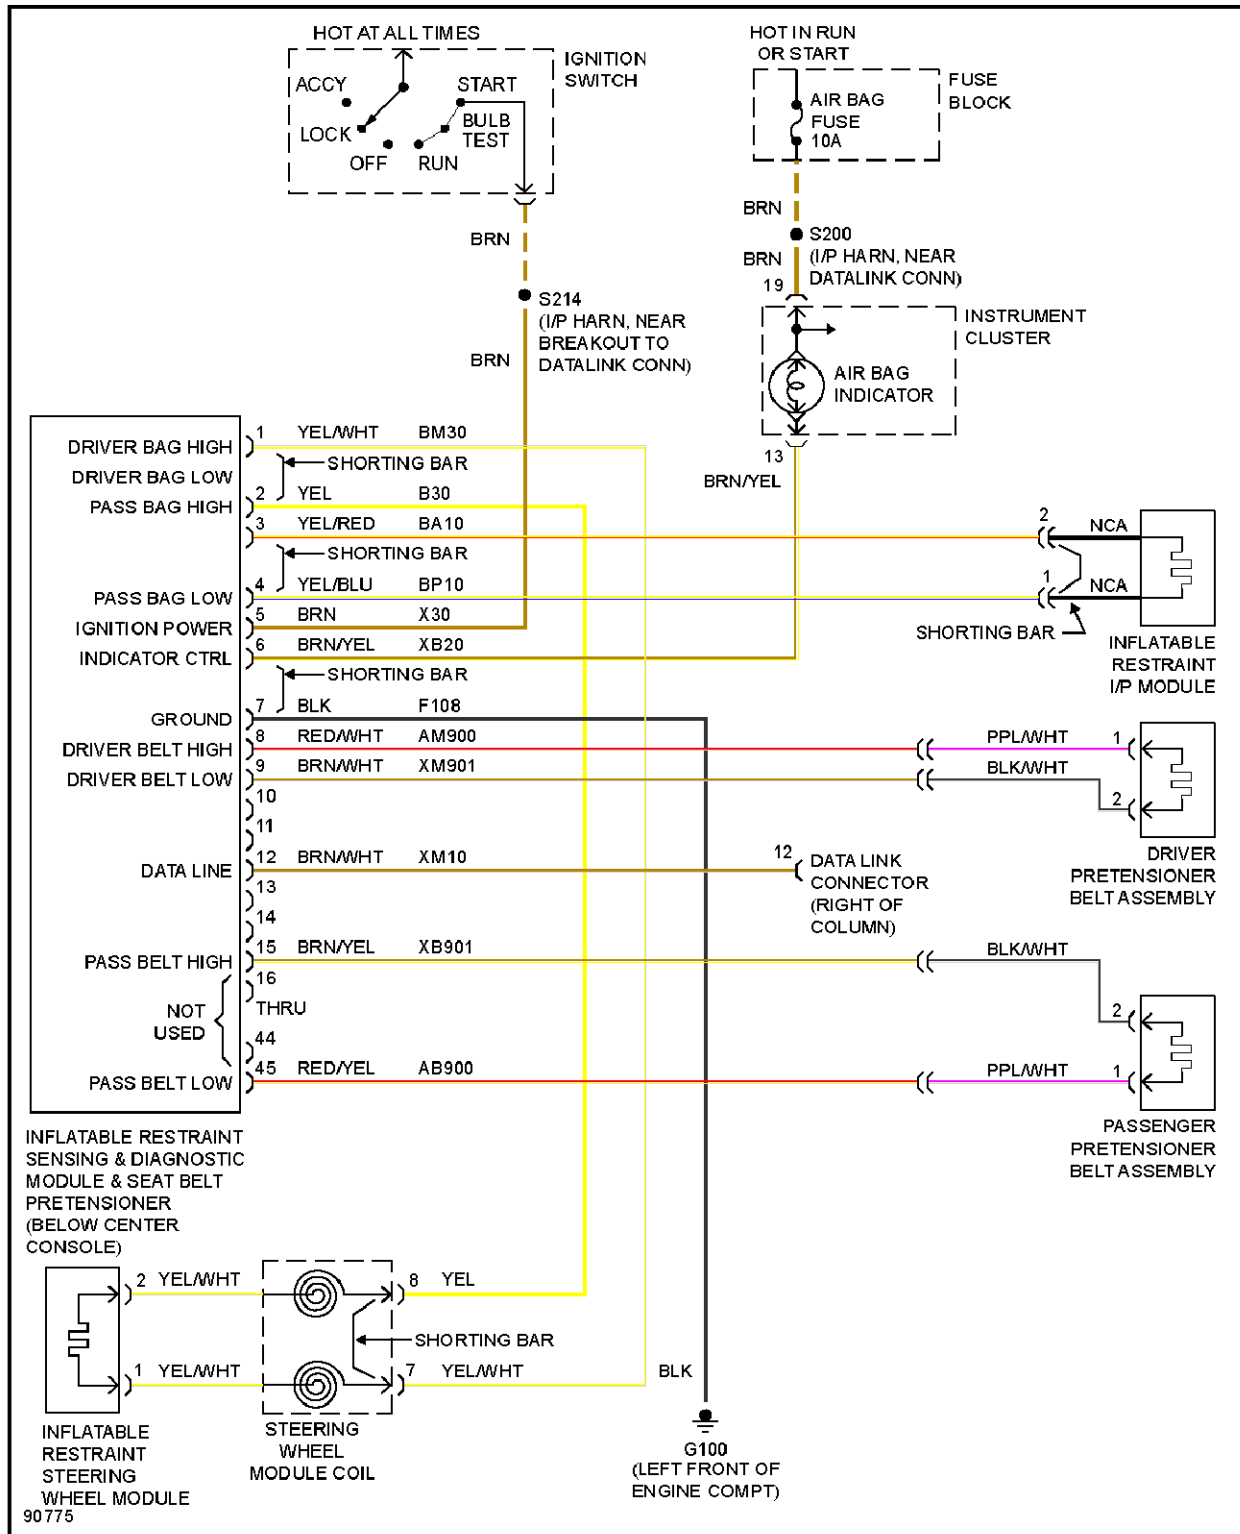

Fig. 39: Charging Circuit

90916

Fig. 40: Starting Circuit

SUPPLEMENTAL RESTRAINTS

1997 Cadillac Catera

1997 System Wiring Diagrams Cadillac - Catera

Fig. 41: Supplemental Restraint Circuit

TRANSMISSION

3.0L

1997 Cadillac Catera

1997 System Wiring Diagrams Cadillac - Catera

Fig. 44: Trunk & Fuel Door Release Circuit

WARNING SYSTEMS

1997 Cadillac Catera

1997 System Wiring Diagrams Cadillac - Catera

Fig. 45: Warning System Circuits