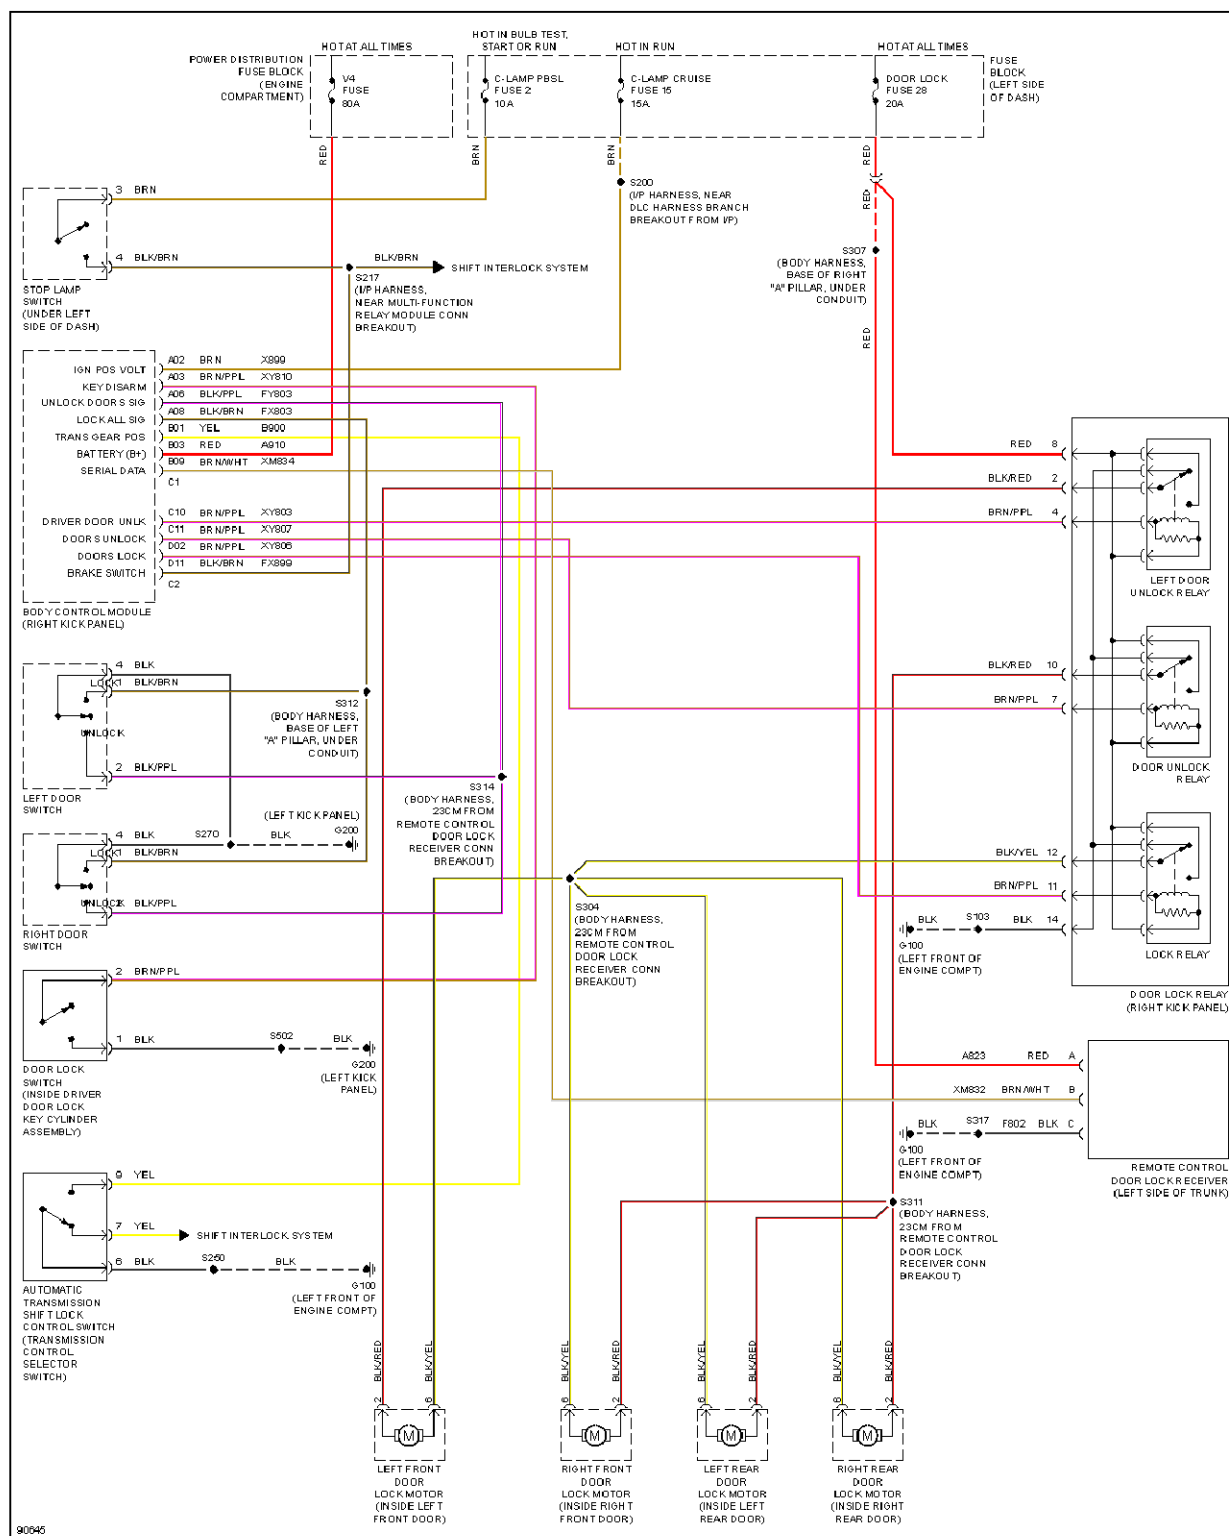

Fig. 21: Instrument Cluster Circuit

INTERIOR LIGHTS

1997 Cadillac Catera

1997 System Wiring Diagrams Cadillac - Catera

Fig. 23: Instrument Illumination Circuit

MEMORY SYSTEMS

1997 Cadillac Catera

1997 System Wiring Diagrams Cadillac - Catera

Fig. 24: Memory Seat/Mirrors Circuit (1 of 2)

1997 Cadillac Catera

1997 System Wiring Diagrams Cadillac - Catera

Fig. 25: Memory Seat/Mirrors Circuit (2 of 2)

POWER DISTRIBUTION

1997 Cadillac Catera

1997 System Wiring Diagrams Cadillac - Catera

Fig. 28: Power Door Lock Circuit

POWER MIRRORS

1997 Cadillac Catera

1997 System Wiring Diagrams Cadillac - Catera

Fig. 29: Electrochromic Mirror Circuit

1997 Cadillac Catera

1997 System Wiring Diagrams Cadillac - Catera