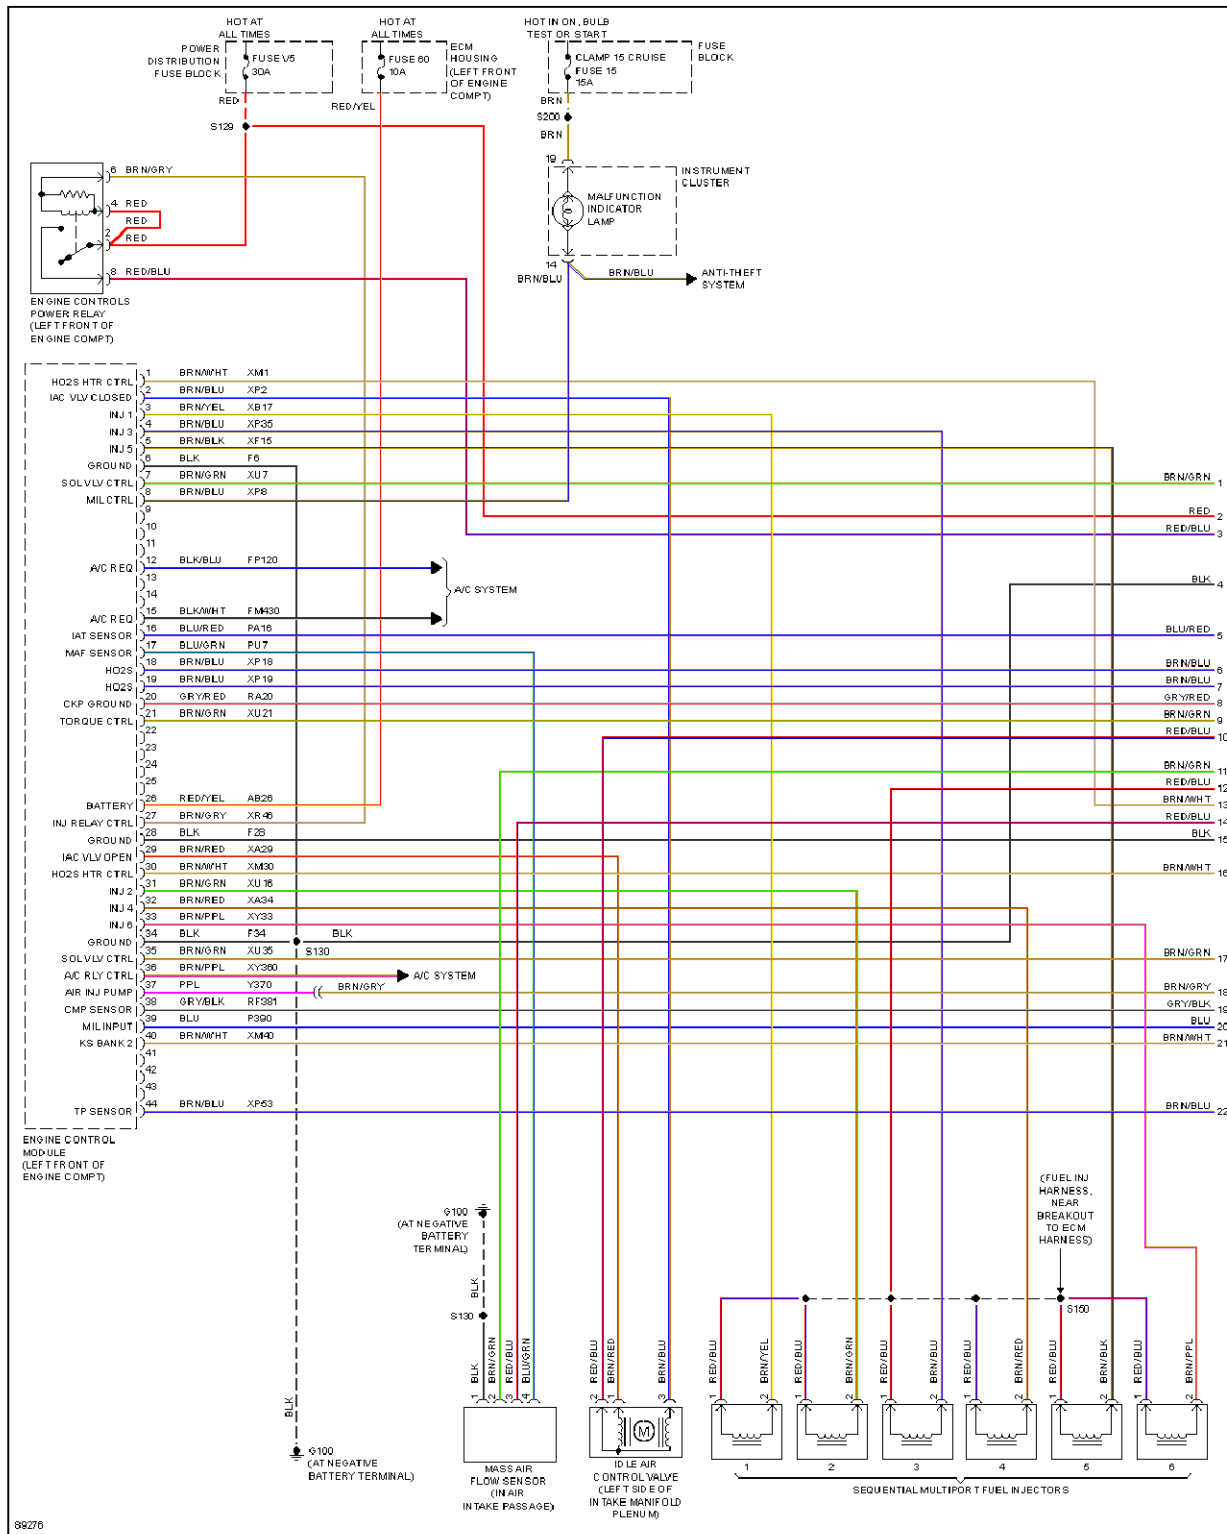

Fig. 7: Cooling Fan Circuit

CRUISE CONTROL

1997 Cadillac Catera

1997 System Wiring Diagrams Cadillac - Catera

Fig. 8: Cruise Control Circuit

DEFOGGERS

1997 Cadillac Catera

1997 System Wiring Diagrams Cadillac - Catera

Fig. 10: Electronic Power Steering Circuit

ELECTRONIC SUSPENSION

1997 Cadillac Catera

1997 System Wiring Diagrams Cadillac - Catera

Fig. 12: 3.0L (VIN R), Engine Performance Circuits (1 of 3)

1997 Cadillac Catera

1997 System Wiring Diagrams Cadillac - Catera

Fig. 13: 3.0L (VIN R), Engine Performance Circuits (2 of 3)

1997 Cadillac Catera

1997 System Wiring Diagrams Cadillac - Catera

Fig. 14: 3.0L (VIN R), Engine Performance Circuits (3 of 3)

EXTERIOR LIGHTS

Fig. 15: Back-up Lamps Circuit

1997 Cadillac Catera

1997 System Wiring Diagrams Cadillac - Catera

Fig. 17: Ground Distribution Circuit (1 of 2)

1997 Cadillac Catera

1997 System Wiring Diagrams Cadillac - Catera