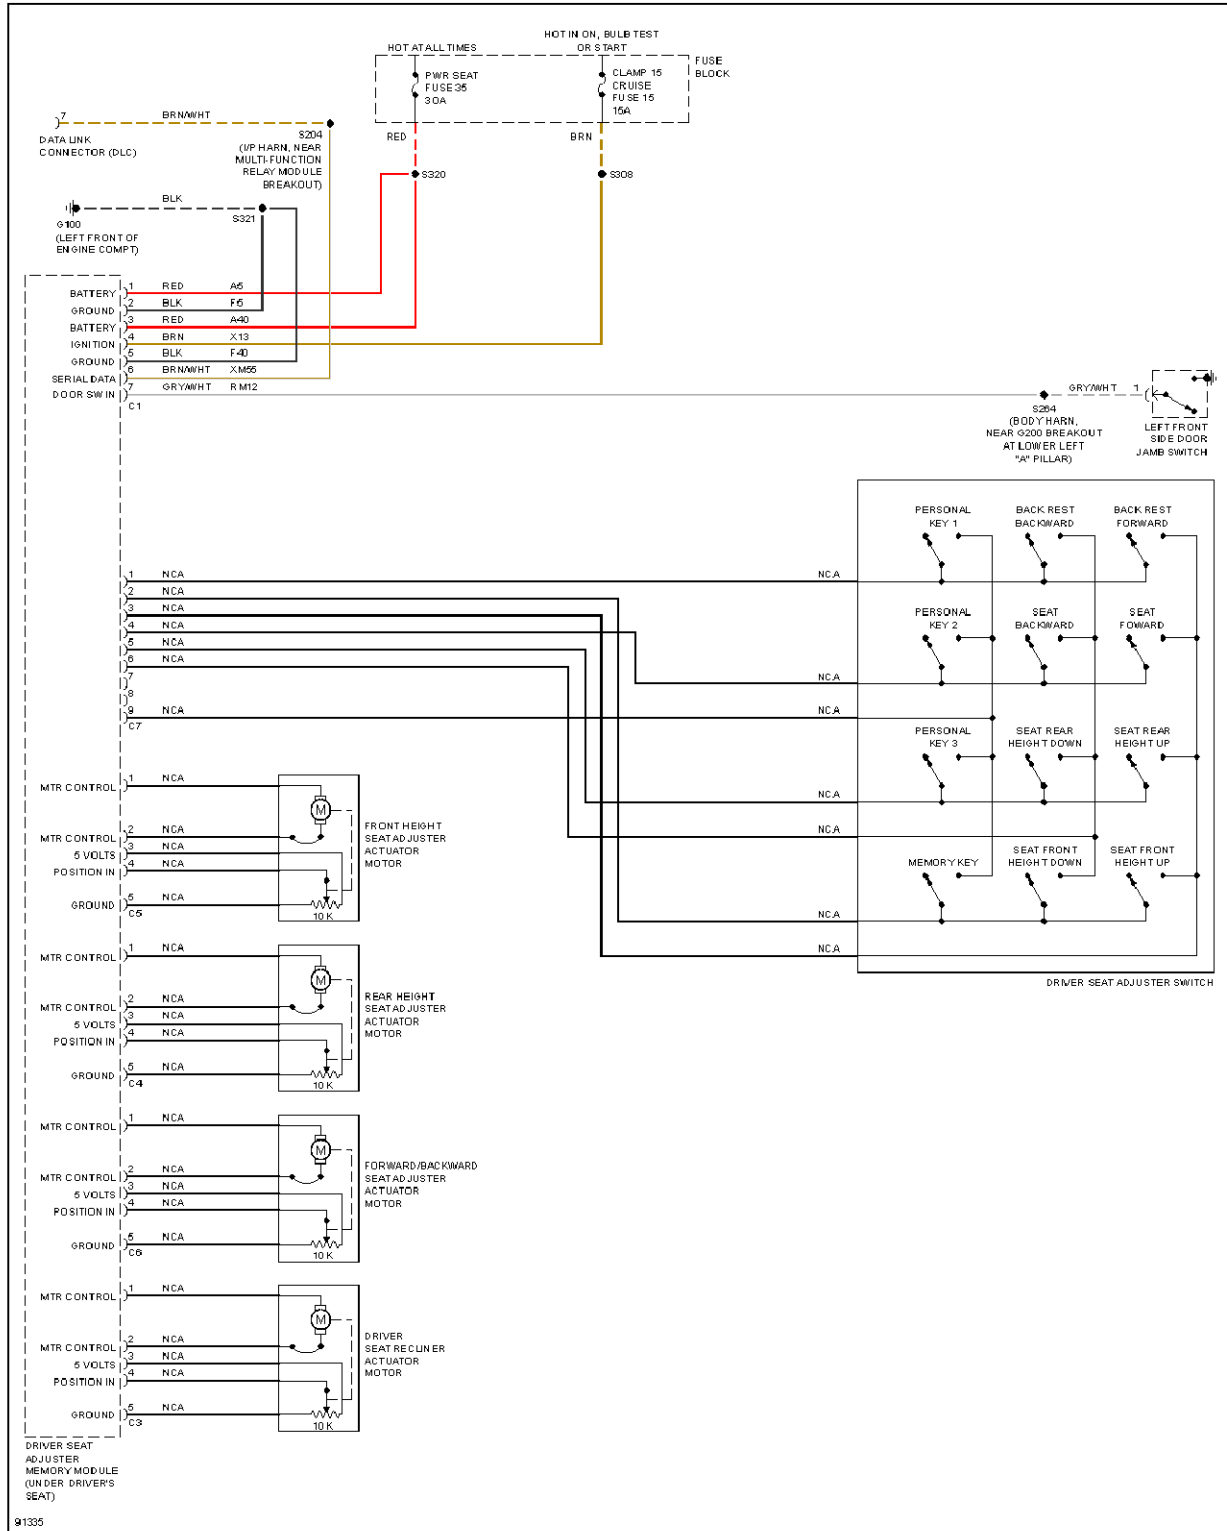

Fig. 18: Ground Distribution Circuit (2 of 2)

HEADLIGHTS

1997 Cadillac Catera

1997 System Wiring Diagrams Cadillac - Catera

Fig. 20: Horn Circuit

INSTRUMENT CLUSTER

1997 Cadillac Catera

1997 System Wiring Diagrams Cadillac - Catera

Fig. 21: Instrument Cluster Circuit

INTERIOR LIGHTS

1997 Cadillac Catera

1997 System Wiring Diagrams Cadillac - Catera

Fig. 23: Instrument Illumination Circuit

MEMORY SYSTEMS

1997 Cadillac Catera

1997 System Wiring Diagrams Cadillac - Catera

Fig. 24: Memory Seat/Mirrors Circuit (1 of 2)

1997 Cadillac Catera

1997 System Wiring Diagrams Cadillac - Catera

Fig. 25: Memory Seat/Mirrors Circuit (2 of 2)

POWER DISTRIBUTION

1997 Cadillac Catera

1997 System Wiring Diagrams Cadillac - Catera