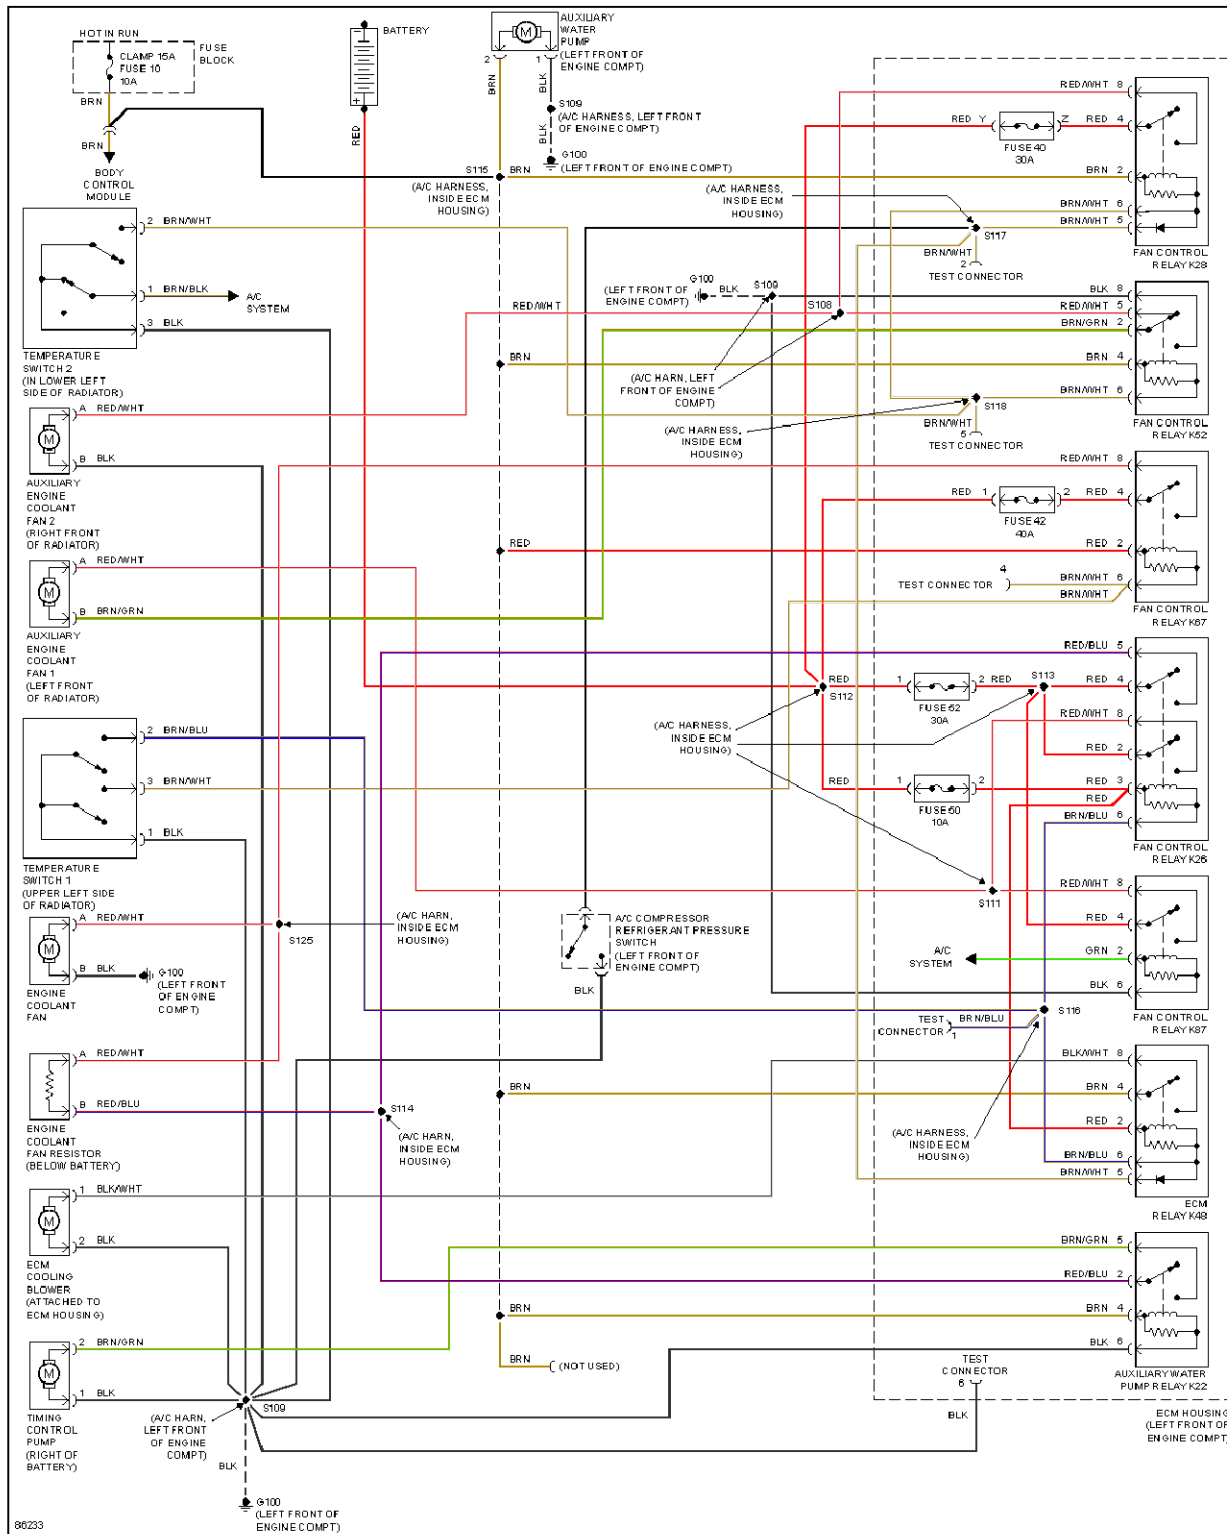

Fig. 2: Air Conditioning Circuits (2 of 2)

ANTI-LOCK BRAKES

1997 Cadillac Catera

1997 System Wiring Diagrams Cadillac - Catera

Fig. 3: Anti-lock Brake Circuits

ANTI-THEFT

1997 Cadillac Catera

1997 System Wiring Diagrams Cadillac - Catera

Fig. 4: Anti-theft Circuit

BODY COMPUTER

1997 Cadillac Catera

1997 System Wiring Diagrams Cadillac - Catera

Fig. 6: Computer Data Lines

COOLING FAN

1997 Cadillac Catera

1997 System Wiring Diagrams Cadillac - Catera

Fig. 7: Cooling Fan Circuit

CRUISE CONTROL

1997 Cadillac Catera

1997 System Wiring Diagrams Cadillac - Catera

Fig. 8: Cruise Control Circuit

DEFOGGERS

1997 Cadillac Catera

1997 System Wiring Diagrams Cadillac - Catera

Fig. 10: Electronic Power Steering Circuit

ELECTRONIC SUSPENSION

1997 Cadillac Catera

1997 System Wiring Diagrams Cadillac - Catera

Fig. 12: 3.0L (VIN R), Engine Performance Circuits (1 of 3)

1997 Cadillac Catera