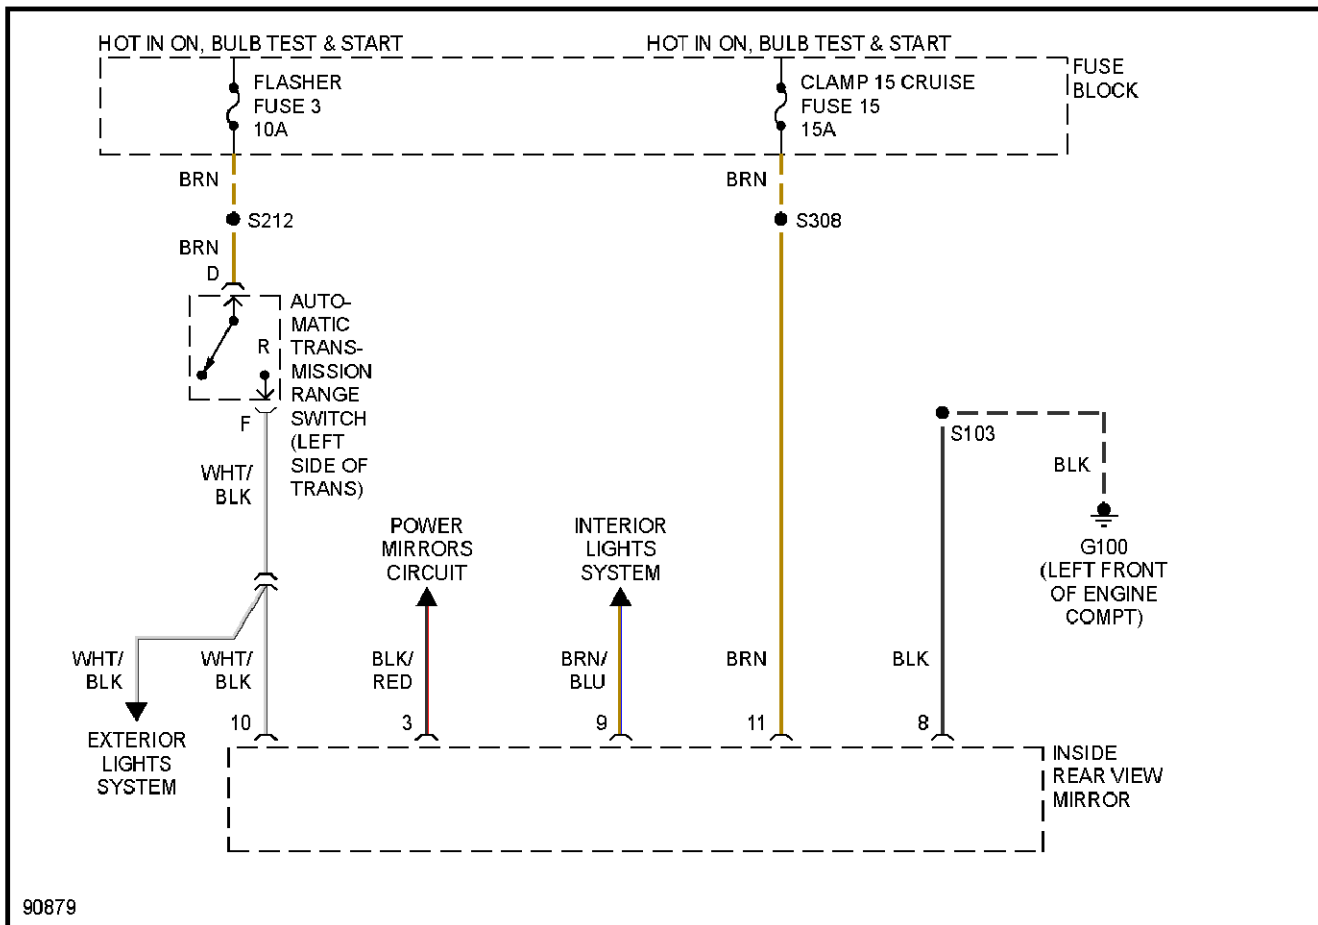

Fig. 28: Power Door Lock Circuit

POWER MIRRORS

1997 Cadillac Catera

1997 System Wiring Diagrams Cadillac - Catera

Fig. 29: Electrochromic Mirror Circuit

1997 Cadillac Catera

1997 System Wiring Diagrams Cadillac - Catera