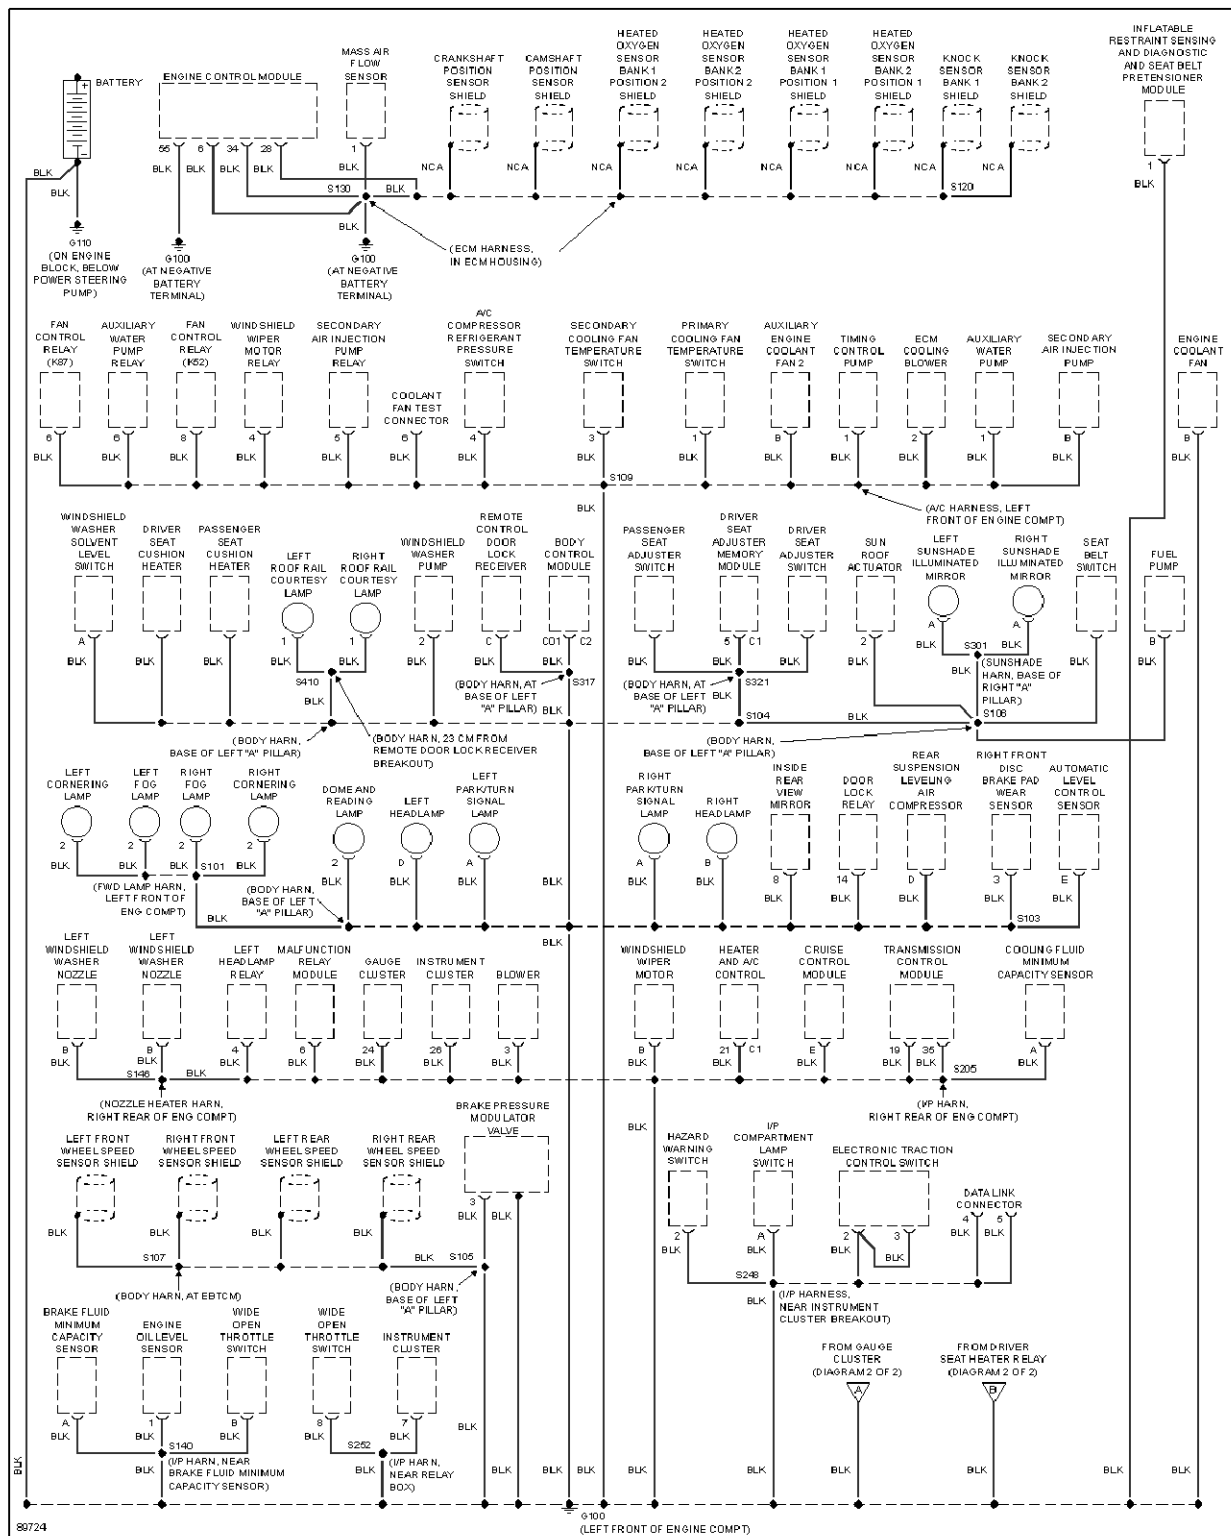

EXTERIOR LIGHTS

Fig. 15: Back-up Lamps Circuit

1997 Cadillac Catera

1997 System Wiring Diagrams Cadillac - Catera

Fig. 17: Ground Distribution Circuit (1 of 2)

1997 Cadillac Catera

1997 System Wiring Diagrams Cadillac - Catera

Fig. 18: Ground Distribution Circuit (2 of 2)

HEADLIGHTS

1997 Cadillac Catera

1997 System Wiring Diagrams Cadillac - Catera

Fig. 20: Horn Circuit

INSTRUMENT CLUSTER

1997 Cadillac Catera

1997 System Wiring Diagrams Cadillac - Catera