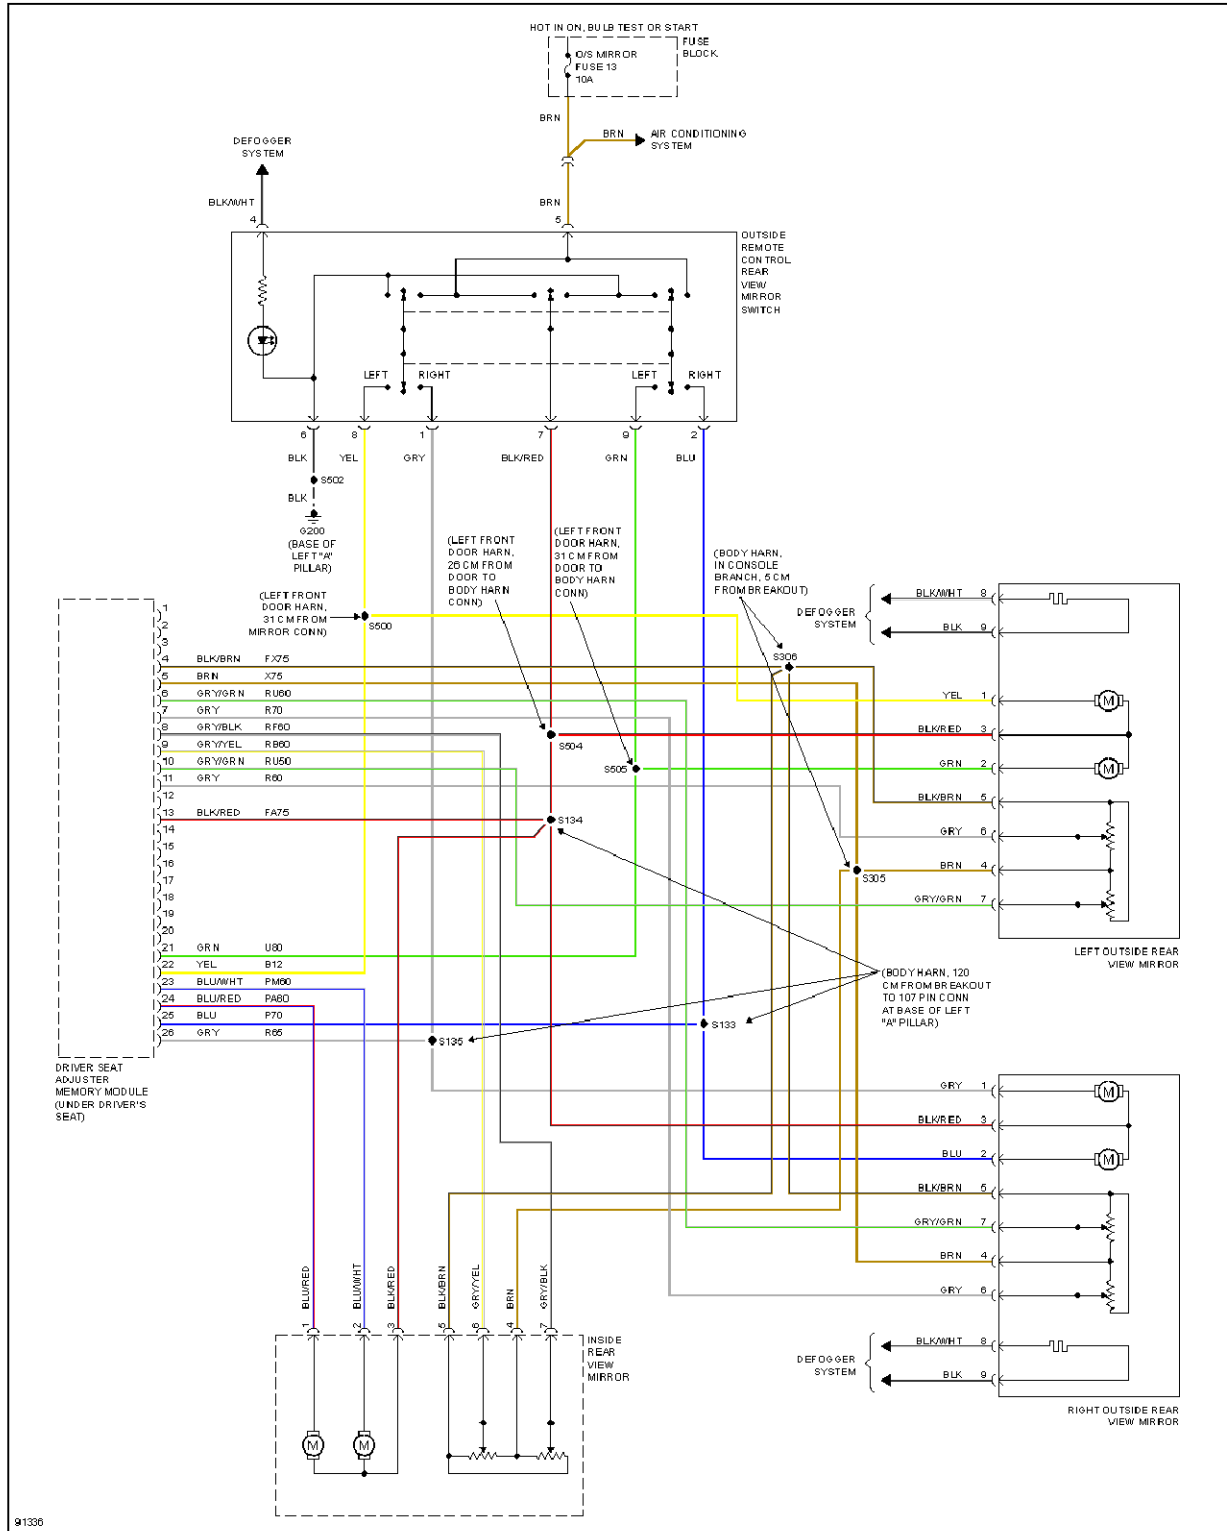

Fig. 21: Instrument Cluster Circuit

INTERIOR LIGHTS

1997 Cadillac Catera

1997 System Wiring Diagrams Cadillac - Catera

Fig. 23: Instrument Illumination Circuit

MEMORY SYSTEMS

1997 Cadillac Catera

1997 System Wiring Diagrams Cadillac - Catera

Fig. 24: Memory Seat/Mirrors Circuit (1 of 2)

1997 Cadillac Catera

1997 System Wiring Diagrams Cadillac - Catera

Fig. 25: Memory Seat/Mirrors Circuit (2 of 2)

POWER DISTRIBUTION

1997 Cadillac Catera

1997 System Wiring Diagrams Cadillac - Catera

Fig. 28: Power Door Lock Circuit

POWER MIRRORS

1997 Cadillac Catera

1997 System Wiring Diagrams Cadillac - Catera

Fig. 29: Electrochromic Mirror Circuit

1997 Cadillac Catera

1997 System Wiring Diagrams Cadillac - Catera