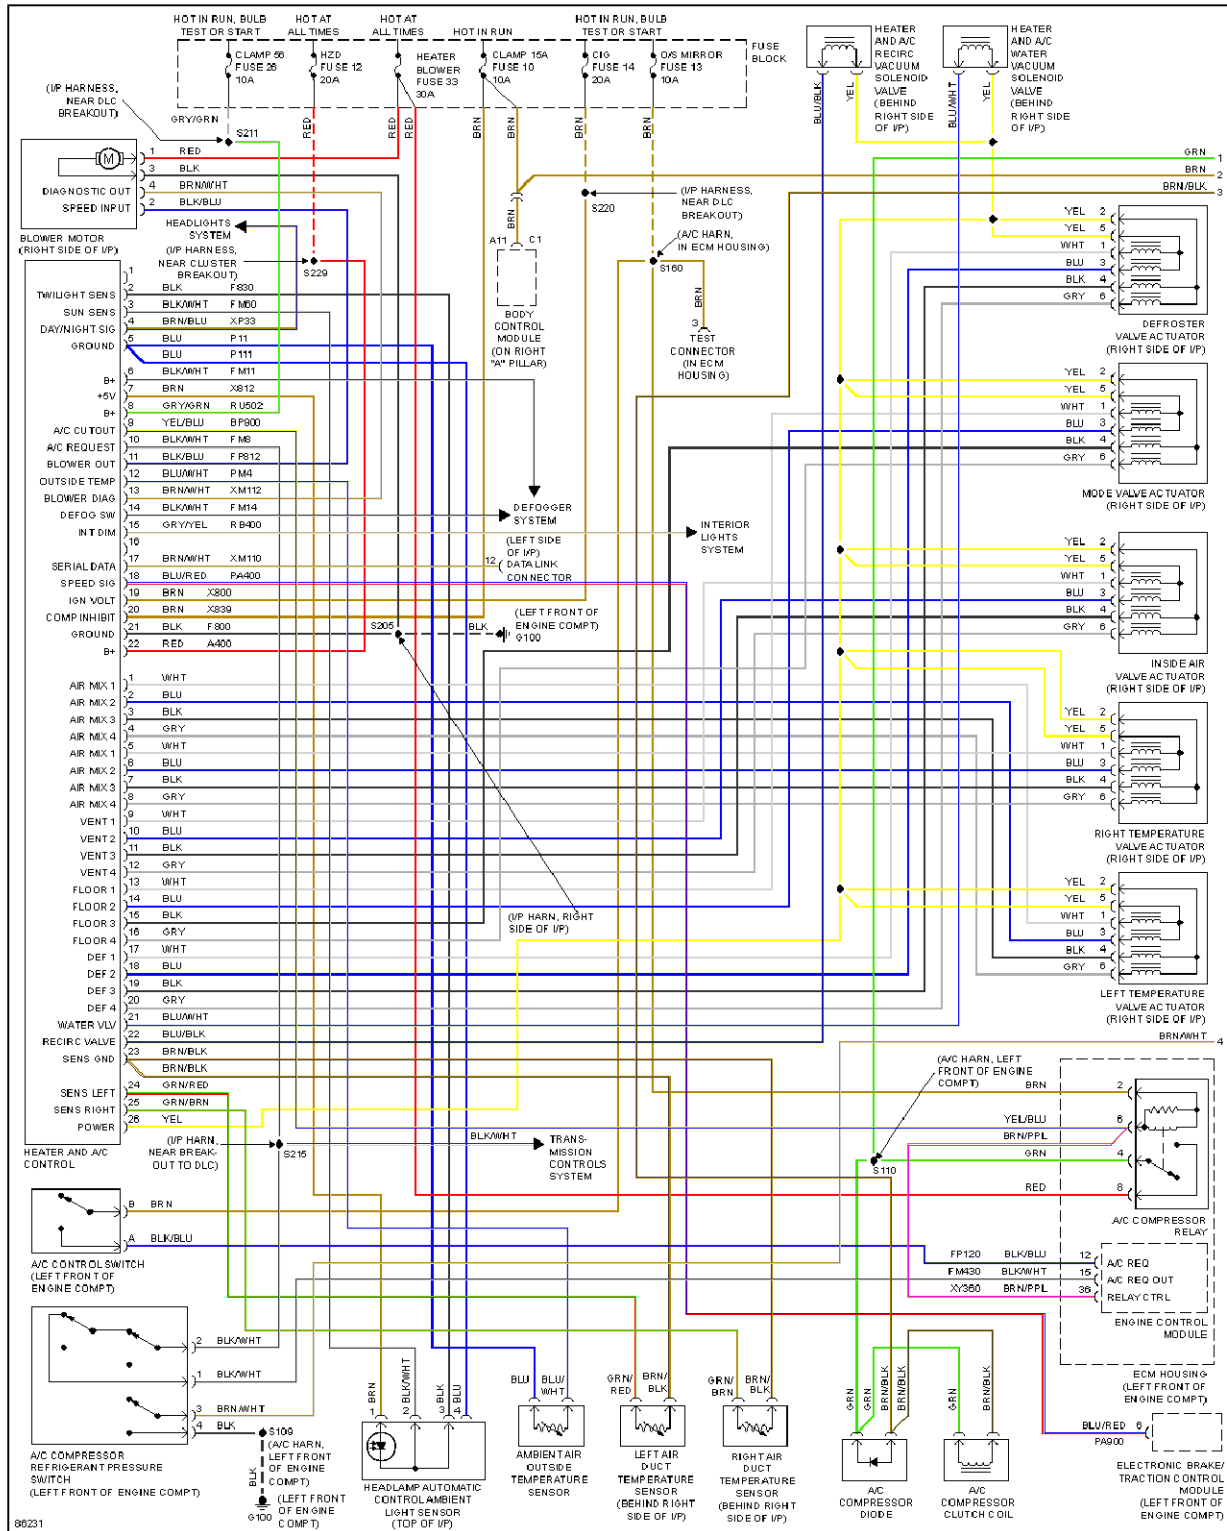

1997 Cadillac Catera

1997 System Wiring Diagrams Cadillac - Catera

1997 System Wiring Diagrams Cadillac - Catera

AIR CONDITIONING

Fig. 1: Air Conditioning Circuits (1 of 2)

1997 Cadillac Catera

1997 System Wiring Diagrams Cadillac - Catera

Fig. 2: Air Conditioning Circuits (2 of 2)

ANTI-LOCK BRAKES

1997 Cadillac Catera

1997 System Wiring Diagrams Cadillac - Catera

Fig. 3: Anti-lock Brake Circuits

ANTI-THEFT

1997 Cadillac Catera

1997 System Wiring Diagrams Cadillac - Catera

Fig. 4: Anti-theft Circuit

BODY COMPUTER

1997 Cadillac Catera

1997 System Wiring Diagrams Cadillac - Catera

Fig. 6: Computer Data Lines

COOLING FAN

1997 Cadillac Catera

1997 System Wiring Diagrams Cadillac - Catera