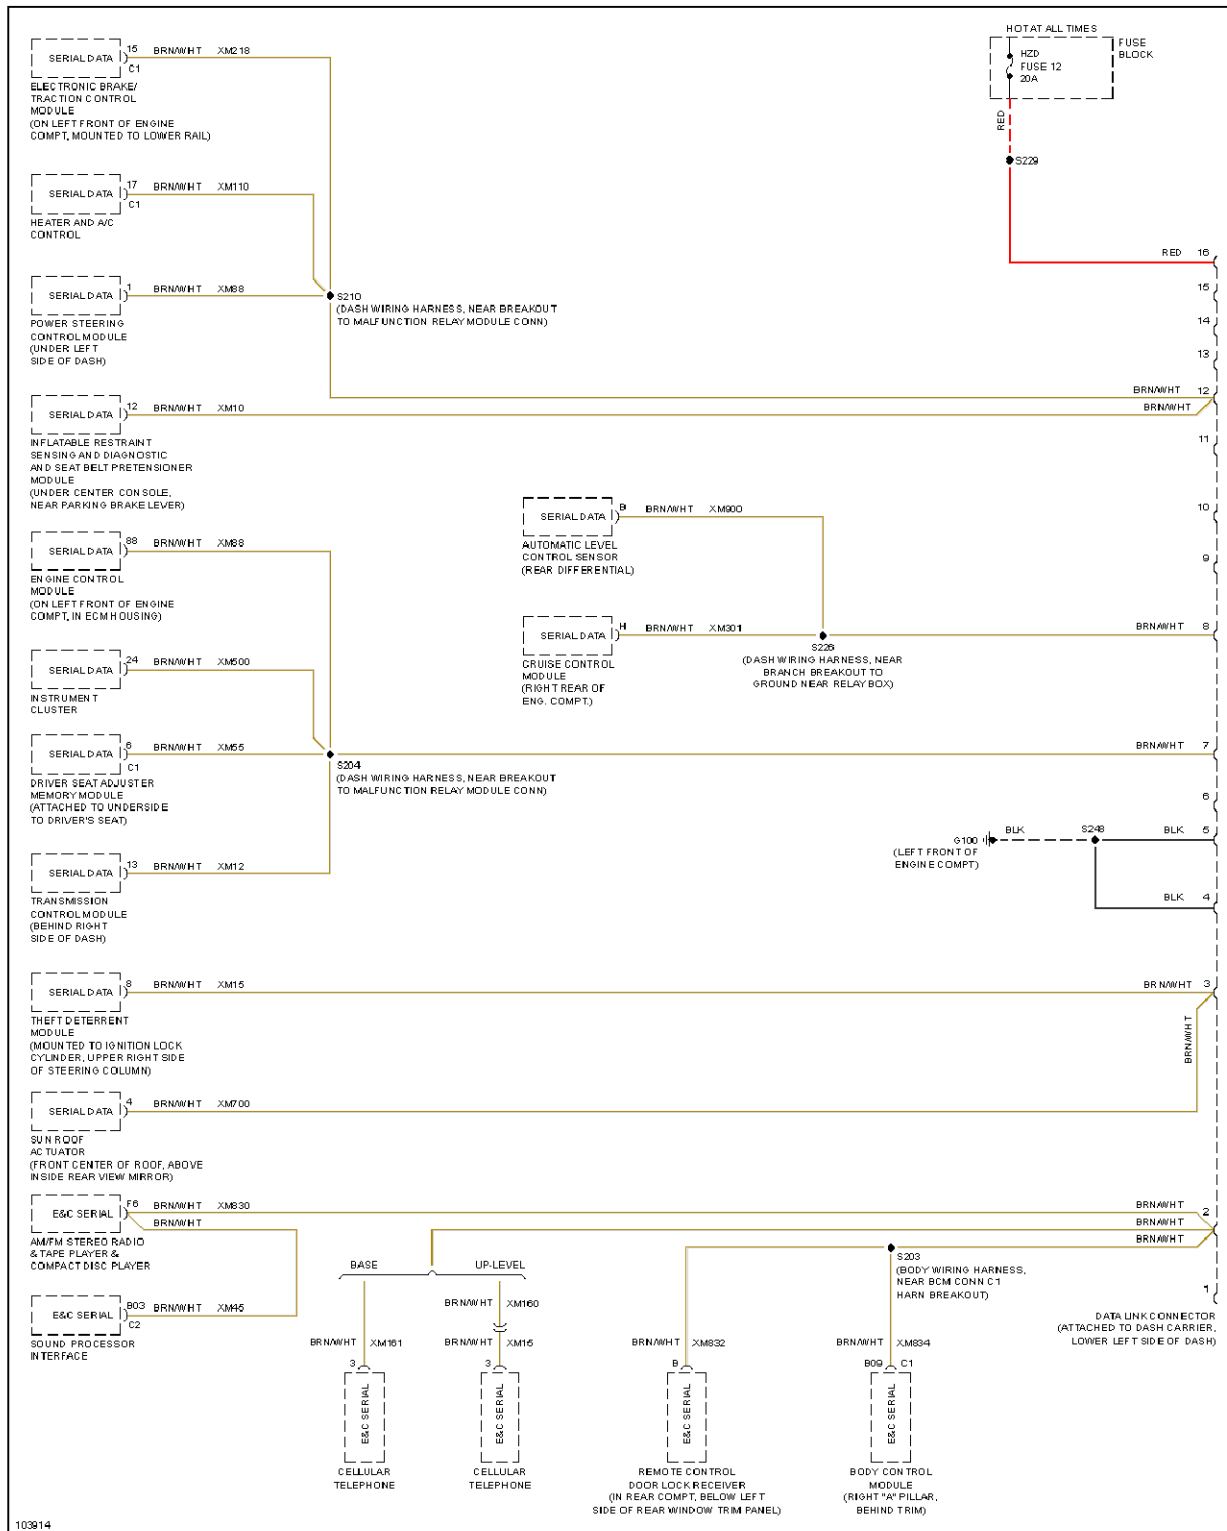

Fig. 4: Anti-lock Brake Circuits

ANTI-THEFT

1998 Cadillac Catera

1998 System Wiring Diagrams Cadillac - Catera

Fig. 5: Anti-theft Circuit

BODY COMPUTER

1998 Cadillac Catera

1998 System Wiring Diagrams Cadillac - Catera

Fig. 6: Body Computer Circuits

COMPUTER DATA LINES

1998 Cadillac Catera

1998 System Wiring Diagrams Cadillac - Catera

Fig. 7: Computer Data Lines

COOLING FAN

1998 Cadillac Catera

1998 System Wiring Diagrams Cadillac - Catera