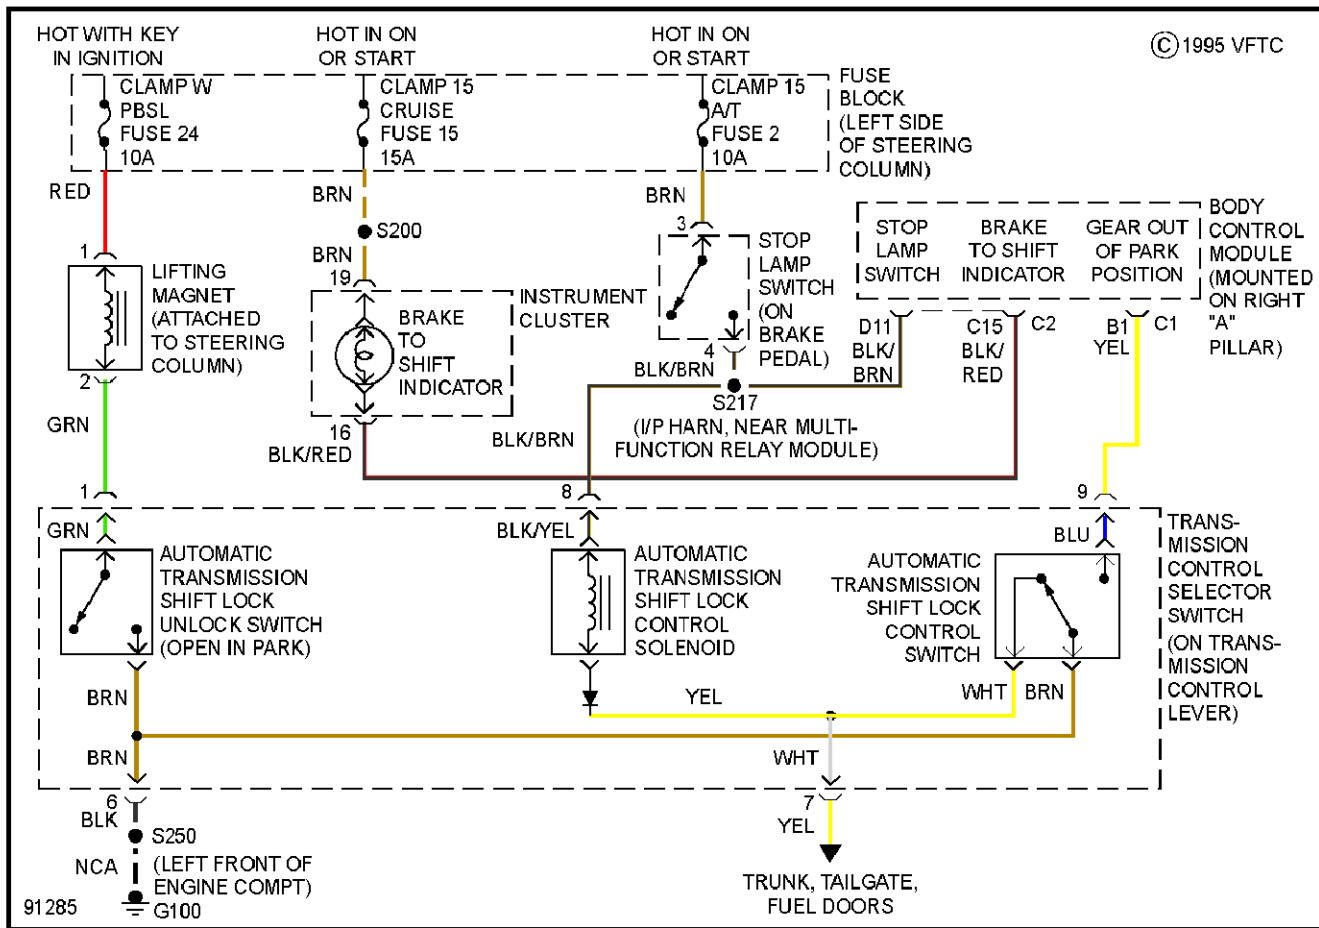

SHIFT INTERLOCKS

Fig. 39: Shift Interlock Circuit

STARTING/CHARGING

1998 Cadillac Catera

1998 System Wiring Diagrams Cadillac - Catera

Fig. 40: Charging Circuit

Fig. 41: Starting Circuit

SUPPLEMENTAL RESTRAINTS

1998 Cadillac Catera

1998 System Wiring Diagrams Cadillac - Catera

Fig. 42: Supplemental Restraint Circuit

TRANSMISSION

3.0L

1998 Cadillac Catera

1998 System Wiring Diagrams Cadillac - Catera

Fig. 43: 3.0L (VIN R), Transmission Circuit, 4L30-E (1 of 2)