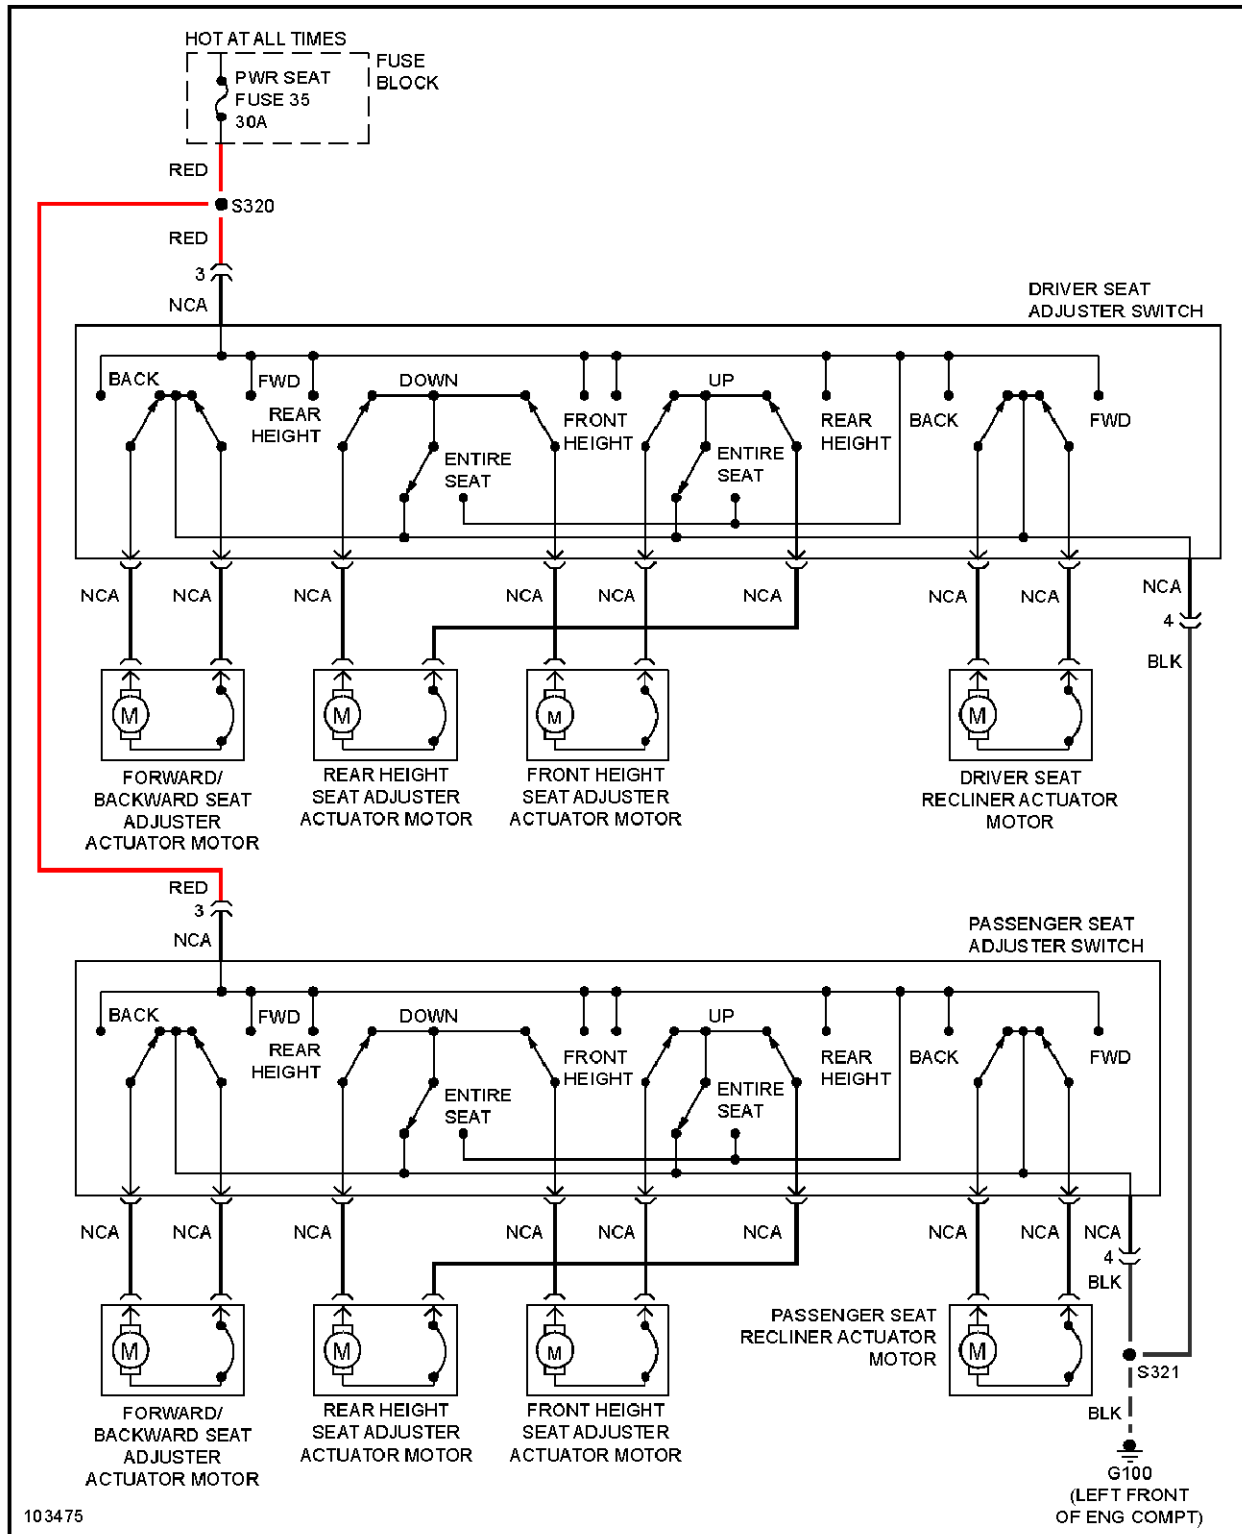

1998 Cadillac Catera

1998 System Wiring Diagrams Cadillac - Catera

Fig. 31: Power Mirrors Circuit

POWER SEATS

1998 Cadillac Catera

1998 System Wiring Diagrams Cadillac - Catera

Fig. 32: 6-Way & Recliner Power Seat Circuit