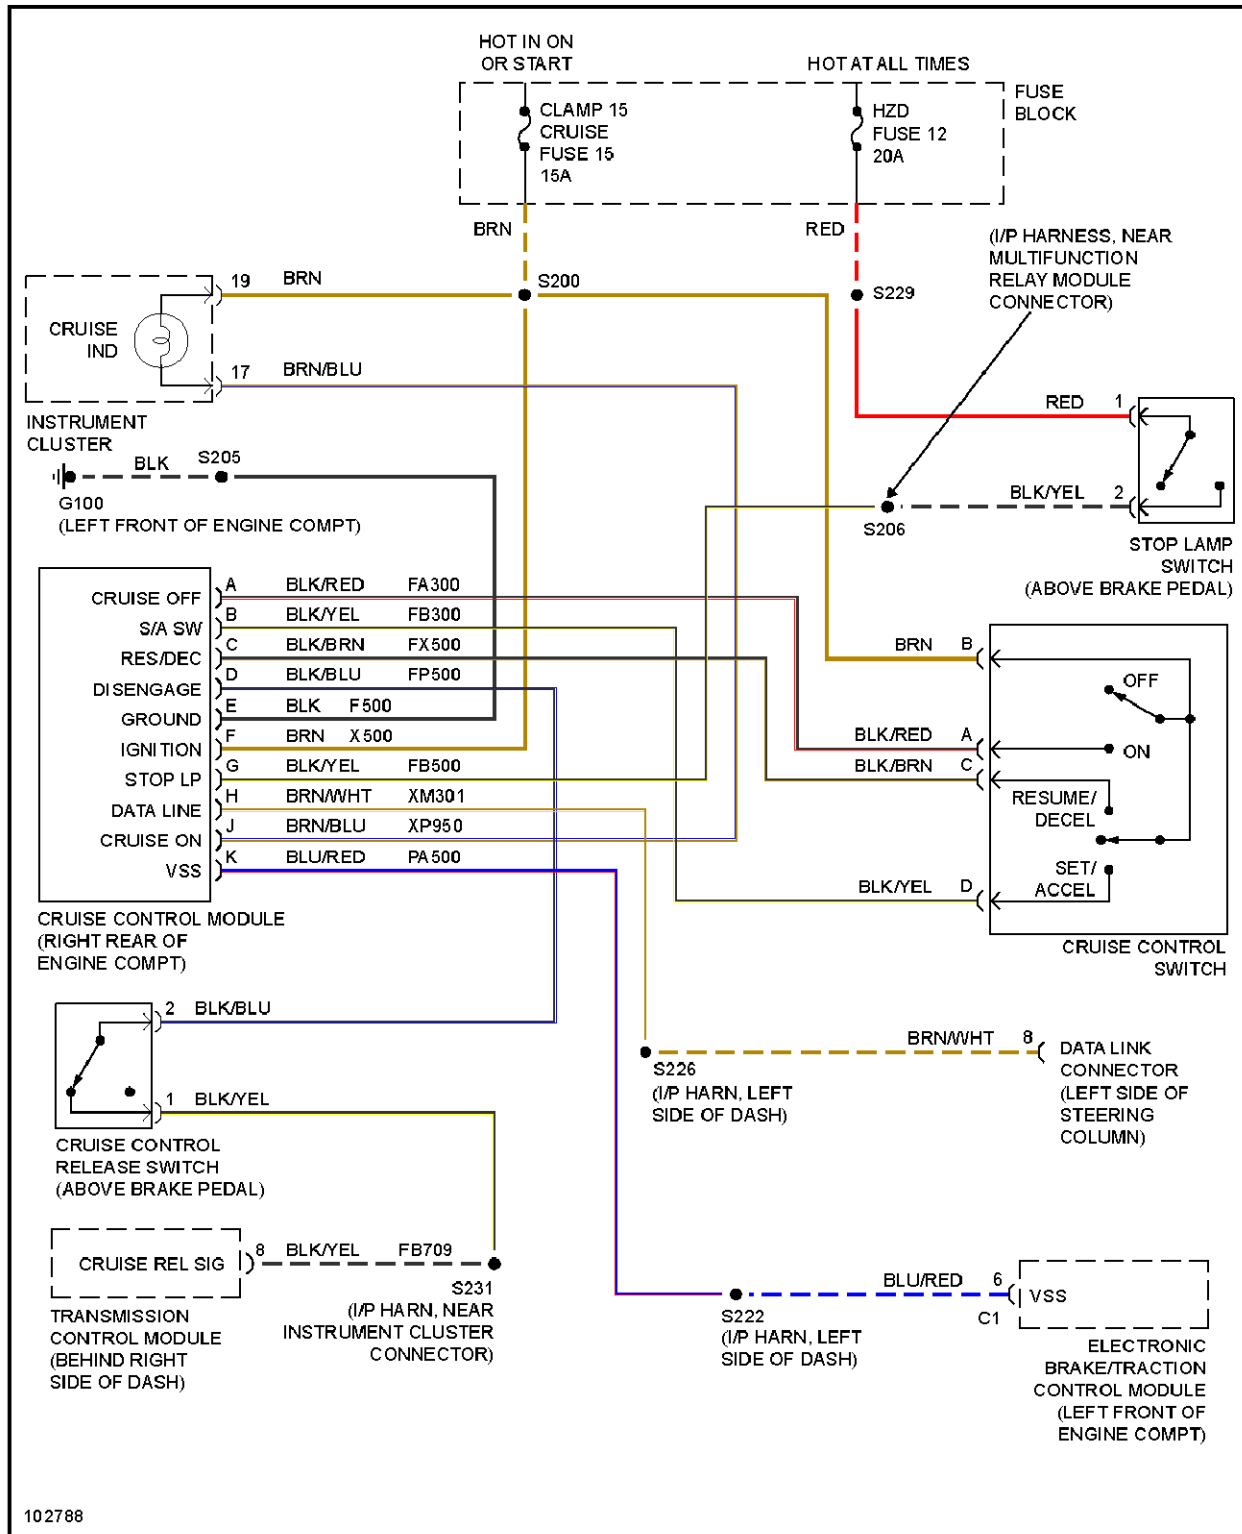

Fig. 8: Cooling Fan Circuit

CRUISE CONTROL

1998 Cadillac Catera

1998 System Wiring Diagrams Cadillac - Catera

Fig. 9: Cruise Control Circuit

DEFOGGERS

1998 Cadillac Catera

1998 System Wiring Diagrams Cadillac - Catera

Fig. 10: Defogger Circuit

ELECTRONIC POWER STEERING

1998 Cadillac Catera

1998 System Wiring Diagrams Cadillac - Catera

Fig. 11: Electronic Power Steering Circuit

ELECTRONIC SUSPENSION

1998 Cadillac Catera

1998 System Wiring Diagrams Cadillac - Catera