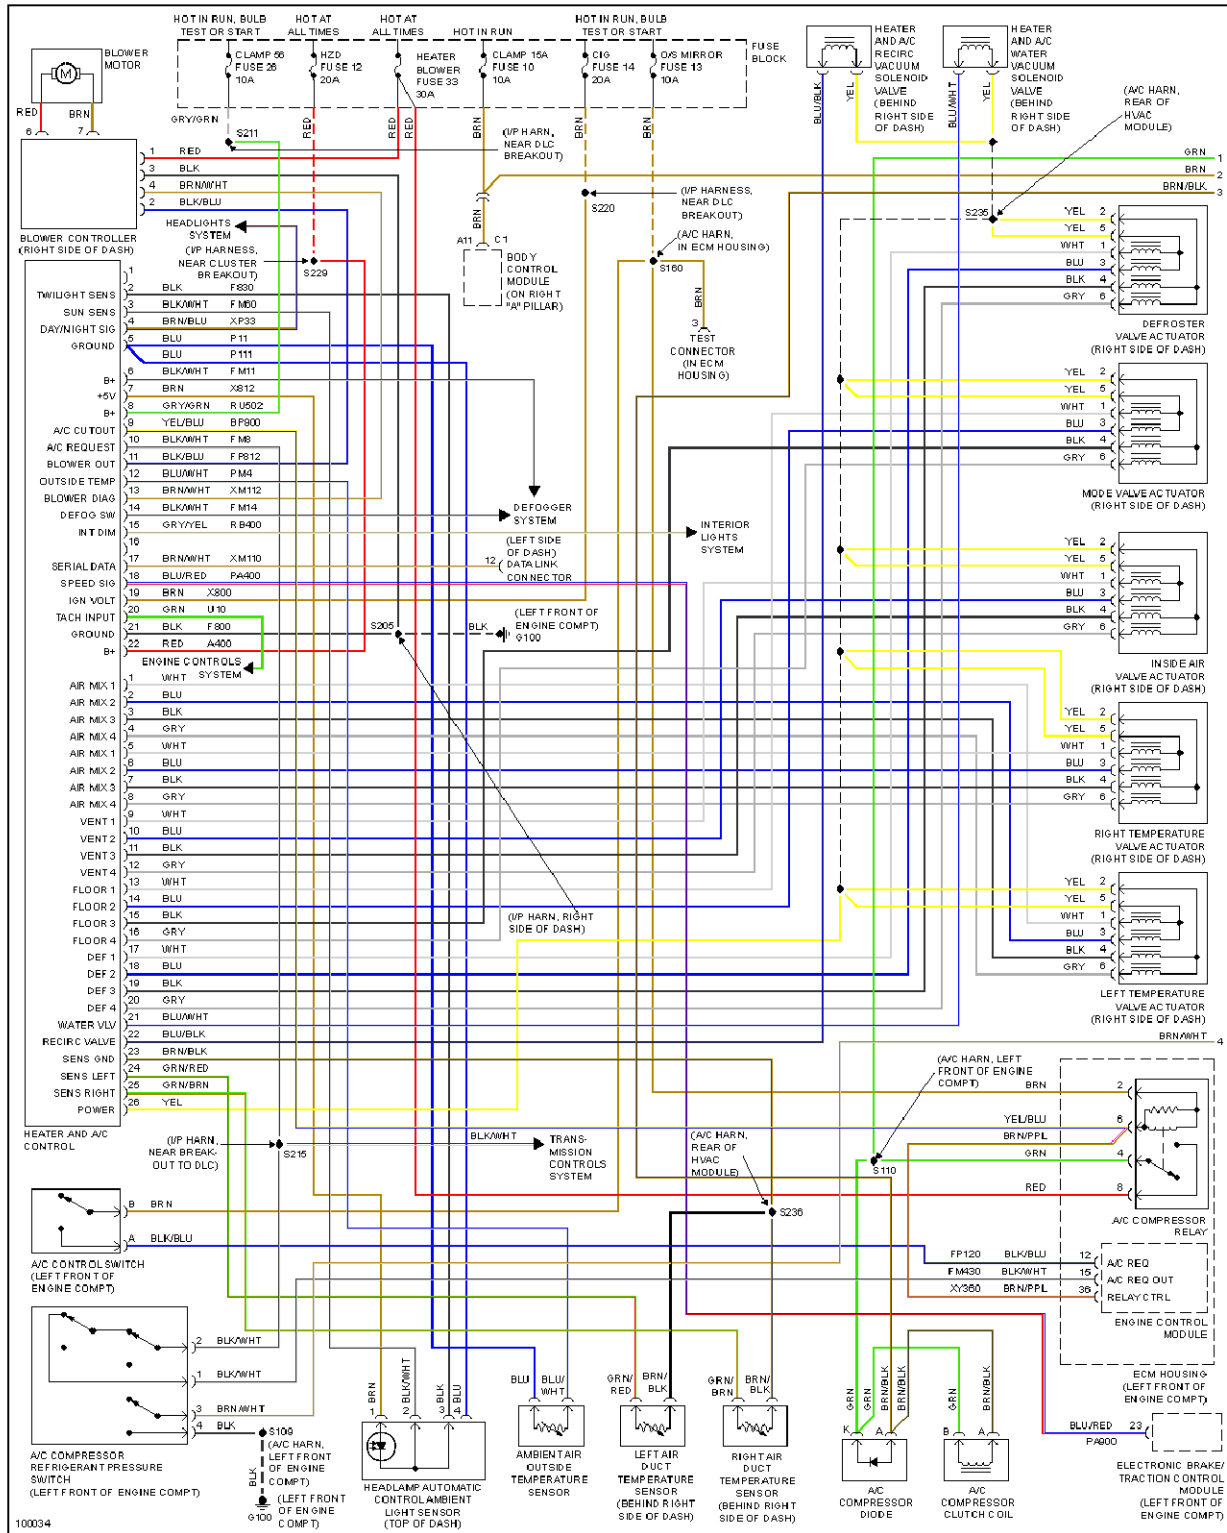

1998 Cadillac Catera

1998 System Wiring Diagrams Cadillac - Catera

1998 System Wiring Diagrams Cadillac - Catera

AIR CONDITIONING

Fig. 1: A/C Circuit (1 of 2)

1998 Cadillac Catera

1998 System Wiring Diagrams Cadillac - Catera

Fig. 2: A/C Circuit (2 of 2)

1998 Cadillac Catera

1998 System Wiring Diagrams Cadillac - Catera

Fig. 3: Compressor Circuit

ANTI-LOCK BRAKES

1998 Cadillac Catera

1998 System Wiring Diagrams Cadillac - Catera

Fig. 4: Anti-lock Brake Circuits

ANTI-THEFT

1998 Cadillac Catera

1998 System Wiring Diagrams Cadillac - Catera

Fig. 5: Anti-theft Circuit

BODY COMPUTER

1998 Cadillac Catera

1998 System Wiring Diagrams Cadillac - Catera