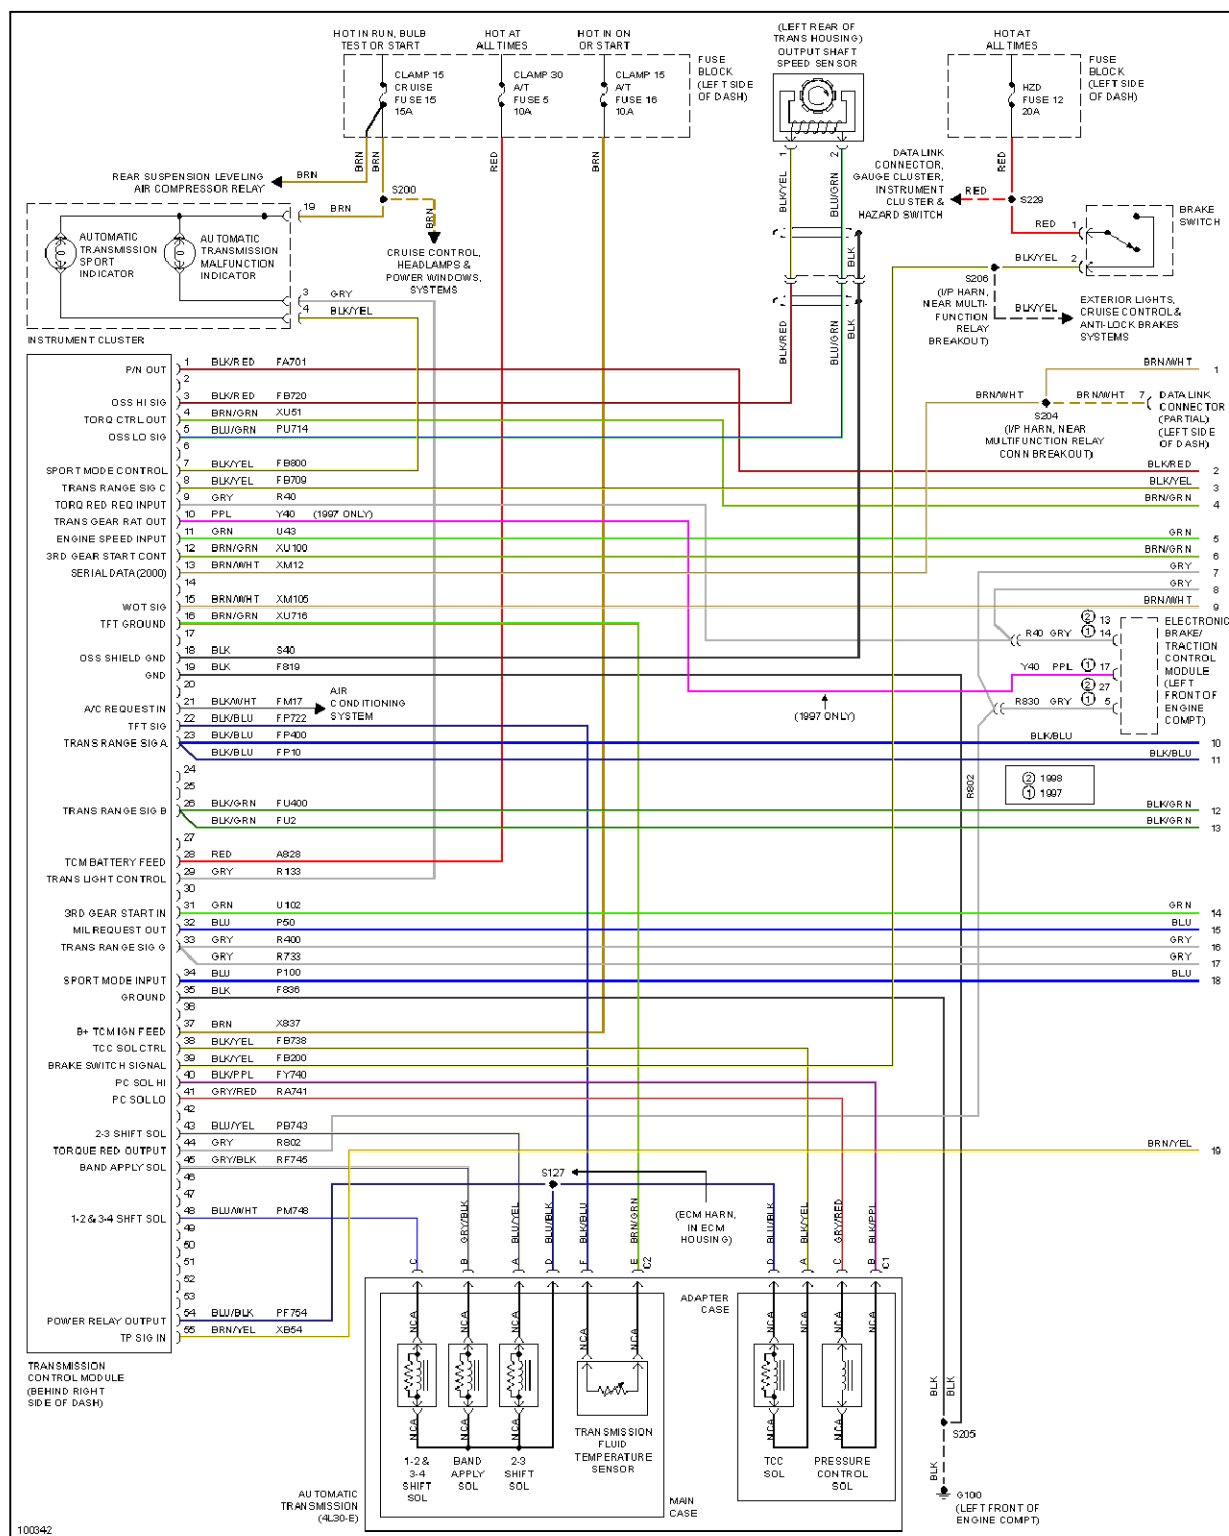

SHIFT INTERLOCKS

Fig. 39: Shift Interlock Circuit

STARTING/CHARGING

1998 Cadillac Catera

1998 System Wiring Diagrams Cadillac - Catera

Fig. 40: Charging Circuit

Fig. 41: Starting Circuit

SUPPLEMENTAL RESTRAINTS

1998 Cadillac Catera

1998 System Wiring Diagrams Cadillac - Catera

Fig. 42: Supplemental Restraint Circuit

TRANSMISSION

3.0L

1998 Cadillac Catera

1998 System Wiring Diagrams Cadillac - Catera

Fig. 43: 3.0L (VIN R), Transmission Circuit, 4L30-E (1 of 2)

1998 Cadillac Catera

1998 System Wiring Diagrams Cadillac - Catera

Fig. 44: 3.0L (VIN R), Transmission Circuit, 4L30-E (2 of 2)

TRUNK, TAILGATE, FUEL DOOR

1998 Cadillac Catera

1998 System Wiring Diagrams Cadillac - Catera