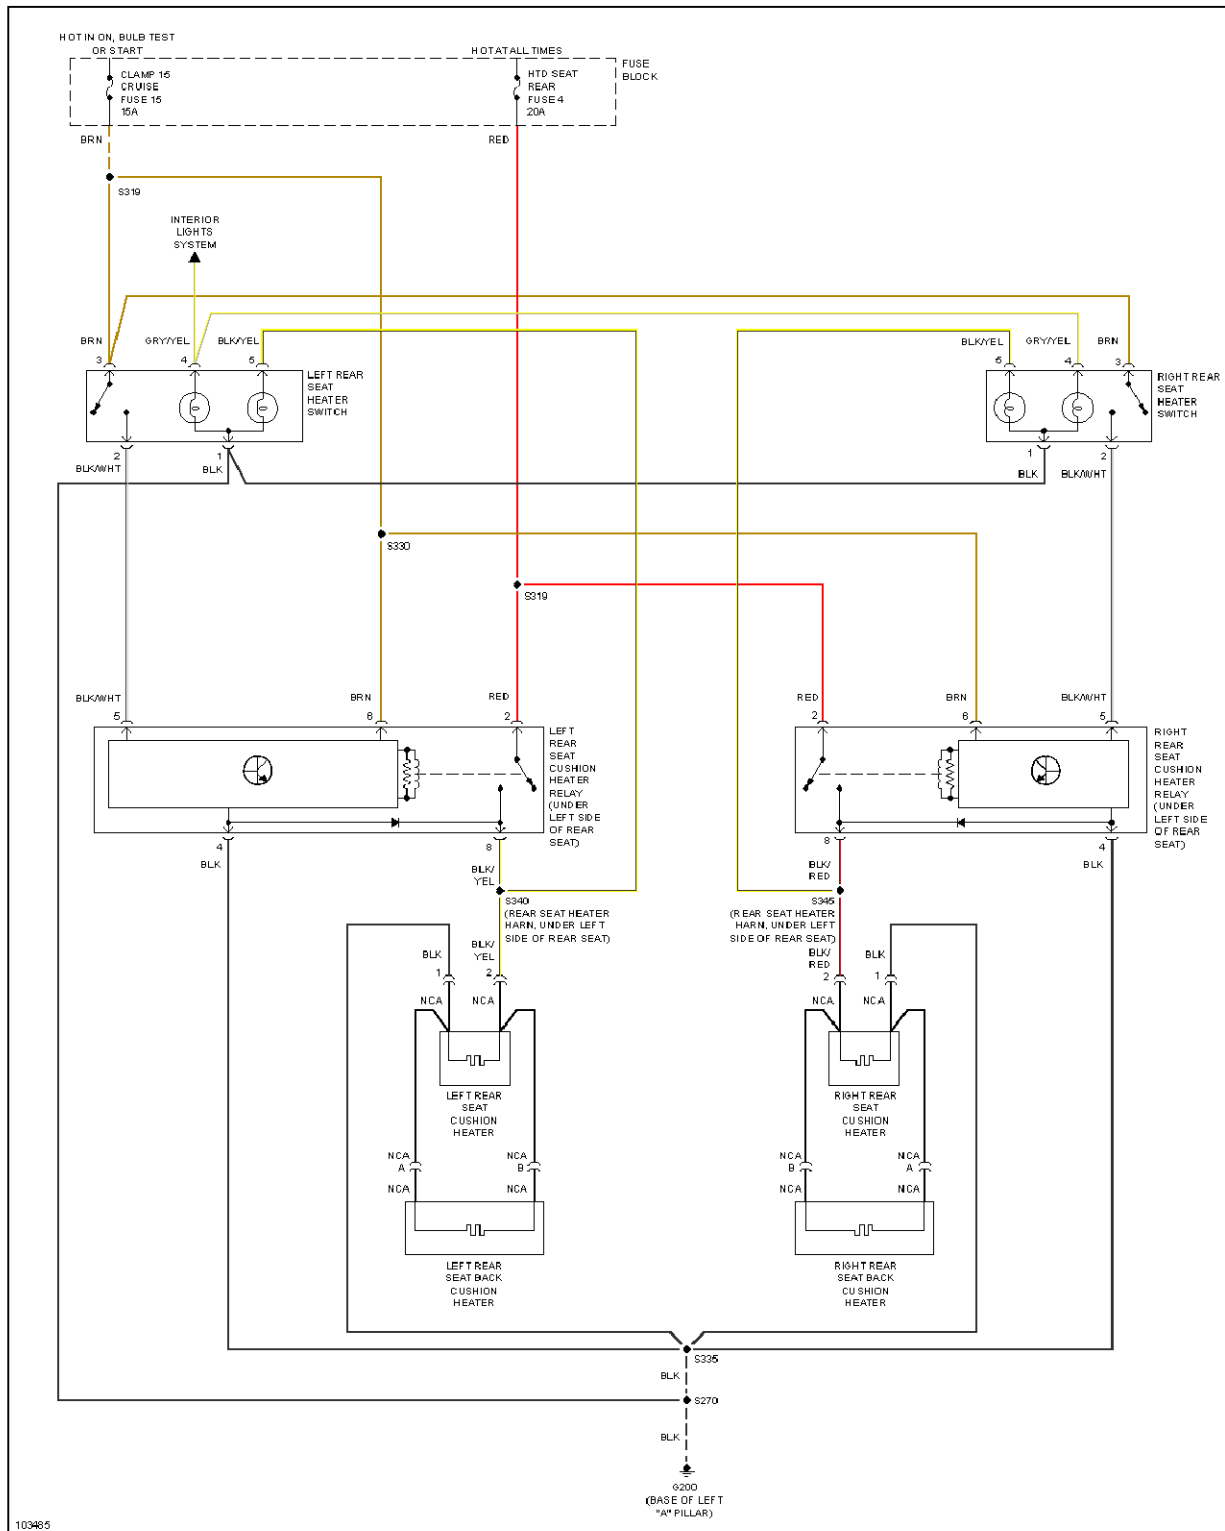

1998 Cadillac Catera

1998 System Wiring Diagrams Cadillac - Catera

Fig. 31: Power Mirrors Circuit

POWER SEATS

1998 Cadillac Catera

1998 System Wiring Diagrams Cadillac - Catera

Fig. 32: 6-Way & Recliner Power Seat Circuit

1998 Cadillac Catera

1998 System Wiring Diagrams Cadillac - Catera

Fig. 33: Front Seat Heater Circuit

1998 Cadillac Catera

1998 System Wiring Diagrams Cadillac - Catera

Fig. 34: Rear Seat Heater Circuit

POWER TOP/SUNROOF

1998 Cadillac Catera

1998 System Wiring Diagrams Cadillac - Catera

Fig. 35: Power Top/Sunroof Circuits

POWER WINDOWS

1998 Cadillac Catera

1998 System Wiring Diagrams Cadillac - Catera

Fig. 36: Power Window Circuit