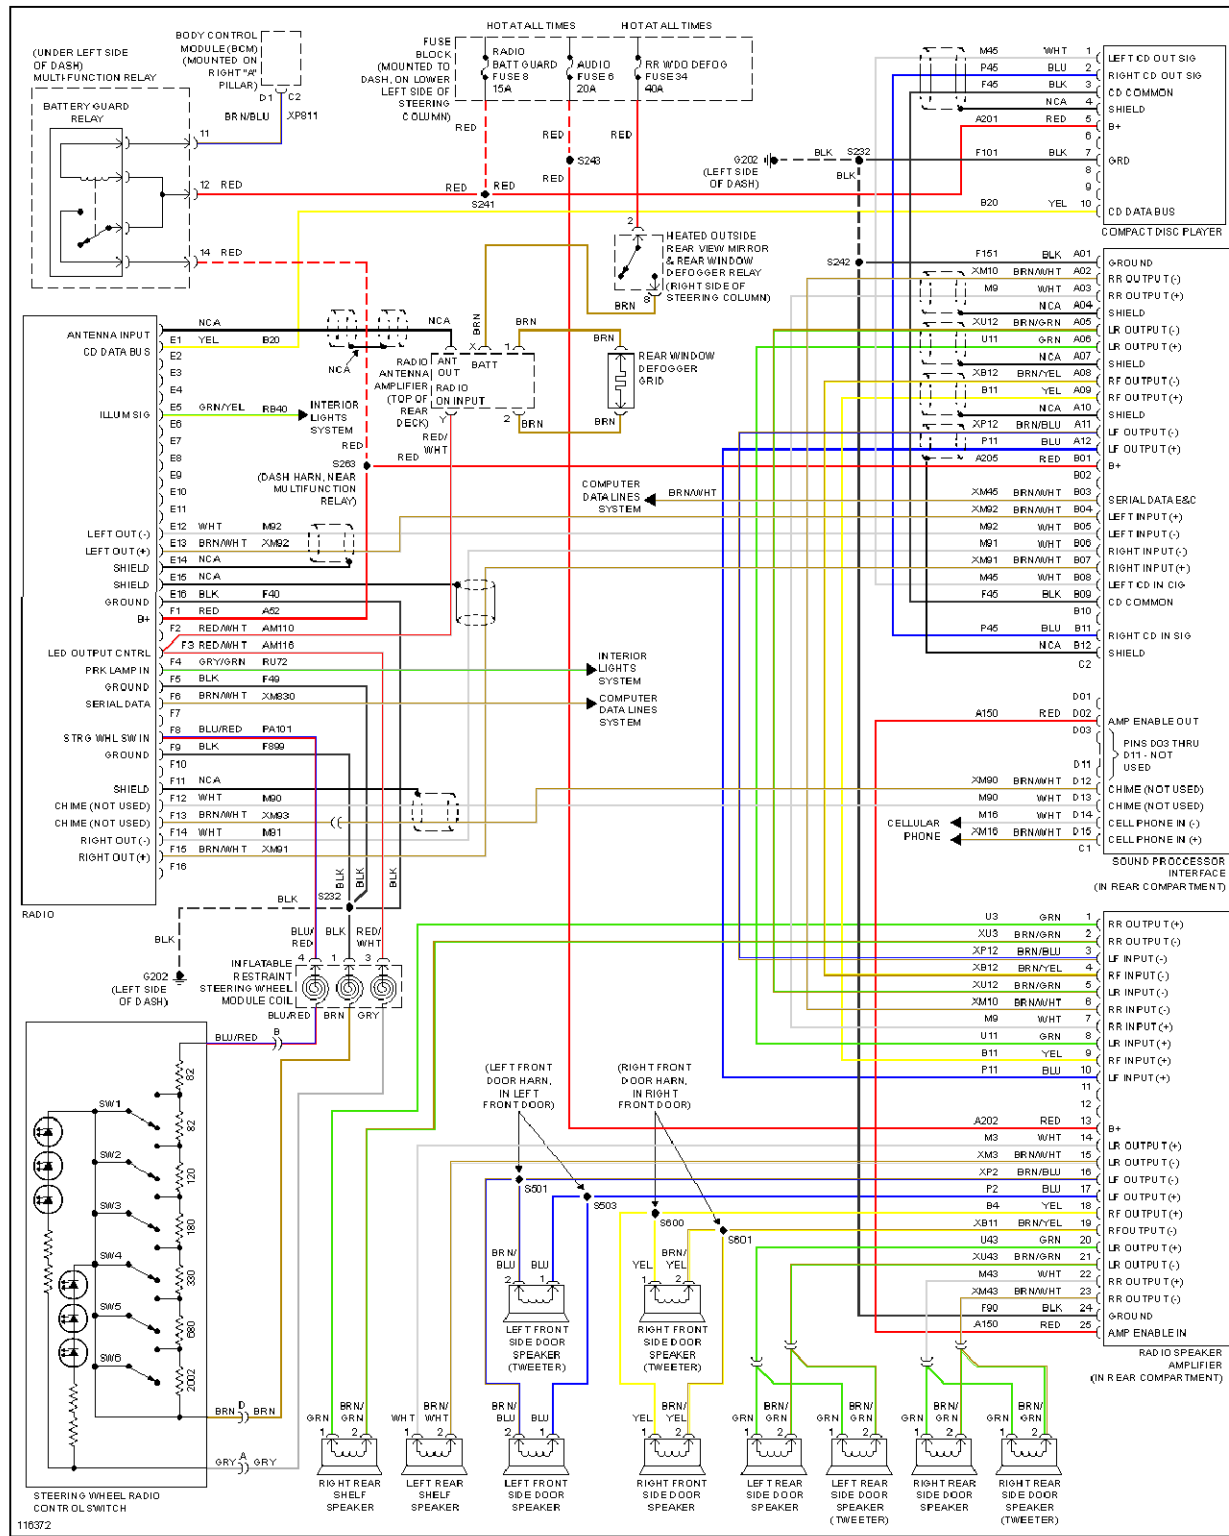

1998 Cadillac Catera

1998 System Wiring Diagrams Cadillac - Catera

Fig. 35: Power Top/Sunroof Circuits

POWER WINDOWS

1998 Cadillac Catera

1998 System Wiring Diagrams Cadillac - Catera

Fig. 36: Power Window Circuit

RADIO

1998 Cadillac Catera

1998 System Wiring Diagrams Cadillac - Catera

Fig. 37: Radio Circuits, W/ Bose System

1998 Cadillac Catera

1998 System Wiring Diagrams Cadillac - Catera

Fig. 38: Radio Circuits, W/O Bose System

SHIFT INTERLOCKS

Fig. 39: Shift Interlock Circuit

STARTING/CHARGING

1998 Cadillac Catera

1998 System Wiring Diagrams Cadillac - Catera

Fig. 40: Charging Circuit

Fig. 41: Starting Circuit

SUPPLEMENTAL RESTRAINTS