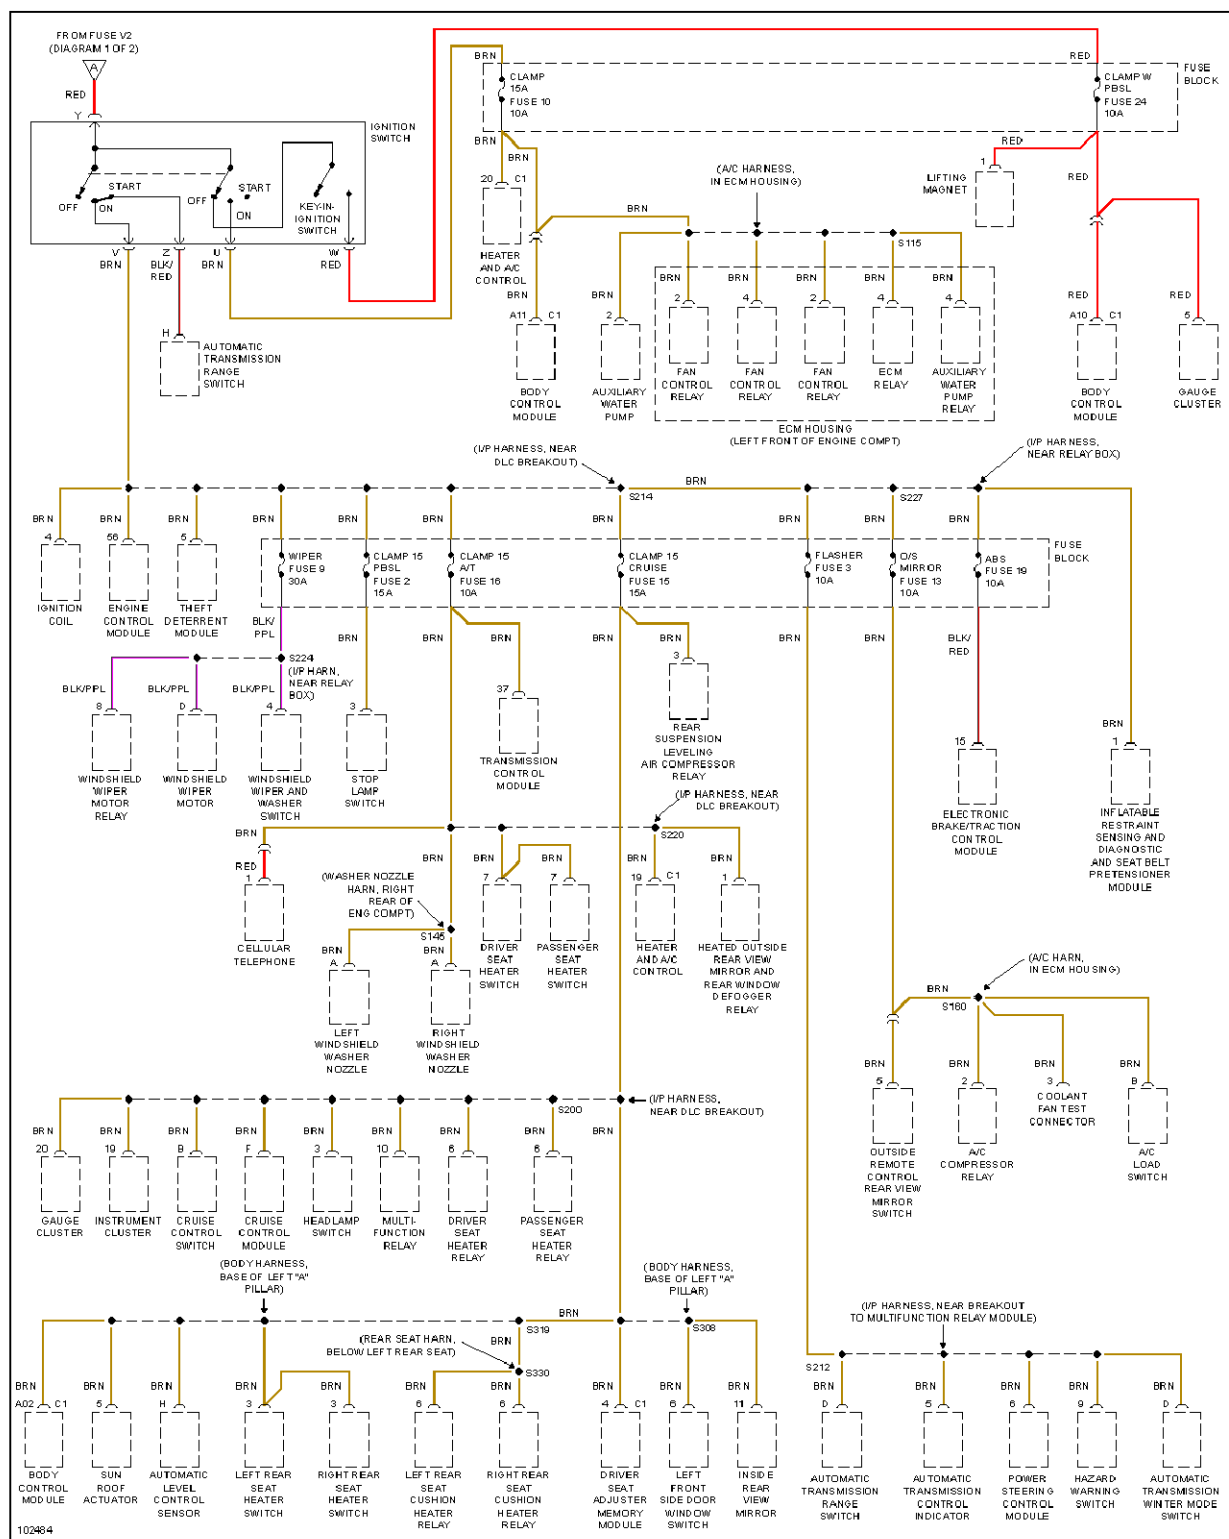

Fig. 24: Instrument Illumination Circuit

MEMORY SYSTEMS

1998 Cadillac Catera

1998 System Wiring Diagrams Cadillac - Catera

Fig. 25: Memory Seat/Mirrors Circuit (1 of 2)

1998 Cadillac Catera

1998 System Wiring Diagrams Cadillac - Catera

Fig. 26: Memory Seat/Mirrors Circuit (2 of 2)

POWER DISTRIBUTION

1998 Cadillac Catera

1998 System Wiring Diagrams Cadillac - Catera

Fig. 27: Power Distribution Circuit (1 of 2)

1998 Cadillac Catera

1998 System Wiring Diagrams Cadillac - Catera

Fig. 28: Power Distribution Circuit (2 of 2)

POWER DOOR LOCKS

1998 Cadillac Catera

1998 System Wiring Diagrams Cadillac - Catera

Fig. 29: Power Door Lock Circuit

POWER MIRRORS

Fig. 30: Photochromic Mirror Circuit