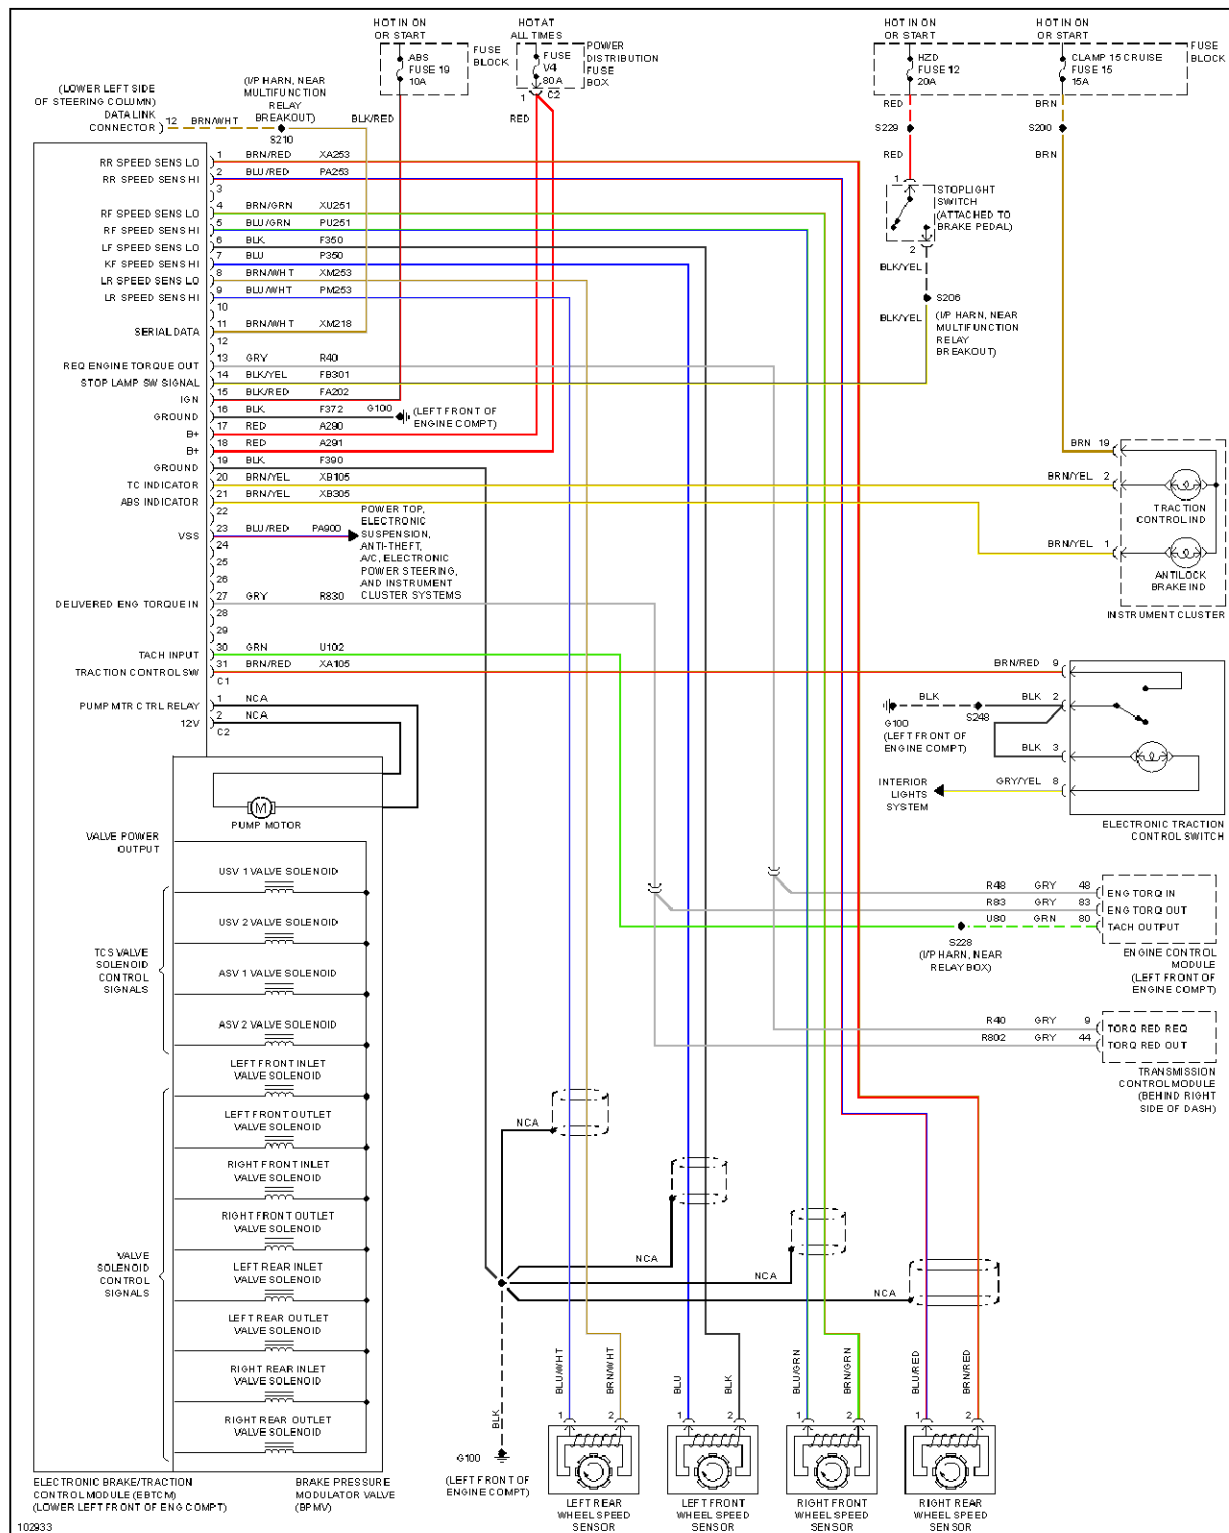

Fig. 2: A/C Circuit (2 of 2)

1998 Cadillac Catera

1998 System Wiring Diagrams Cadillac - Catera

Fig. 3: Compressor Circuit

ANTI-LOCK BRAKES

1998 Cadillac Catera

1998 System Wiring Diagrams Cadillac - Catera

Fig. 4: Anti-lock Brake Circuits

ANTI-THEFT

1998 Cadillac Catera

1998 System Wiring Diagrams Cadillac - Catera

Fig. 5: Anti-theft Circuit

BODY COMPUTER

1998 Cadillac Catera

1998 System Wiring Diagrams Cadillac - Catera