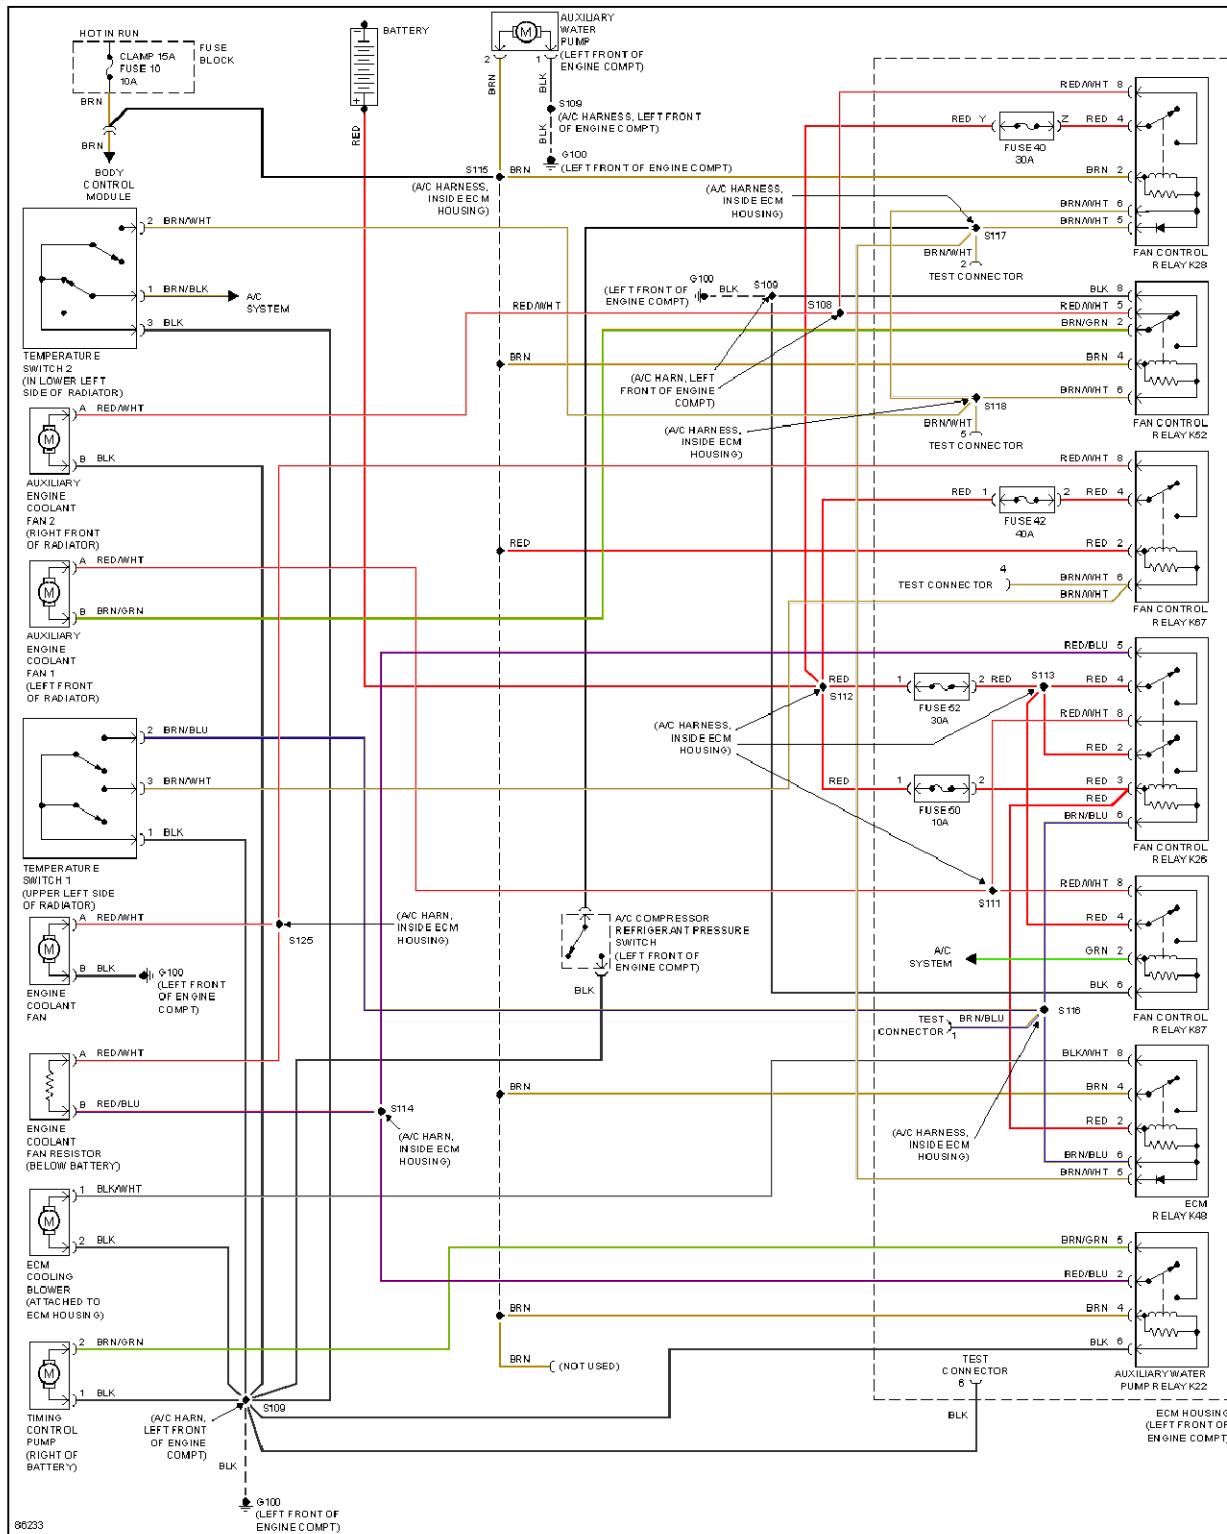

Fig. 4: Anti-lock Brake Circuits

ANTI-THEFT

1998 Cadillac Catera

1998 System Wiring Diagrams Cadillac - Catera

Fig. 5: Anti-theft Circuit

BODY COMPUTER

1998 Cadillac Catera

1998 System Wiring Diagrams Cadillac - Catera

Fig. 6: Body Computer Circuits

COMPUTER DATA LINES

1998 Cadillac Catera

1998 System Wiring Diagrams Cadillac - Catera

Fig. 7: Computer Data Lines

COOLING FAN

1998 Cadillac Catera

1998 System Wiring Diagrams Cadillac - Catera

Fig. 8: Cooling Fan Circuit

CRUISE CONTROL

1998 Cadillac Catera

1998 System Wiring Diagrams Cadillac - Catera

Fig. 9: Cruise Control Circuit

DEFOGGERS

1998 Cadillac Catera

1998 System Wiring Diagrams Cadillac - Catera

Fig. 10: Defogger Circuit

ELECTRONIC POWER STEERING

1998 Cadillac Catera

1998 System Wiring Diagrams Cadillac - Catera

Fig. 11: Electronic Power Steering Circuit

ELECTRONIC SUSPENSION

1998 Cadillac Catera

1998 System Wiring Diagrams Cadillac - Catera