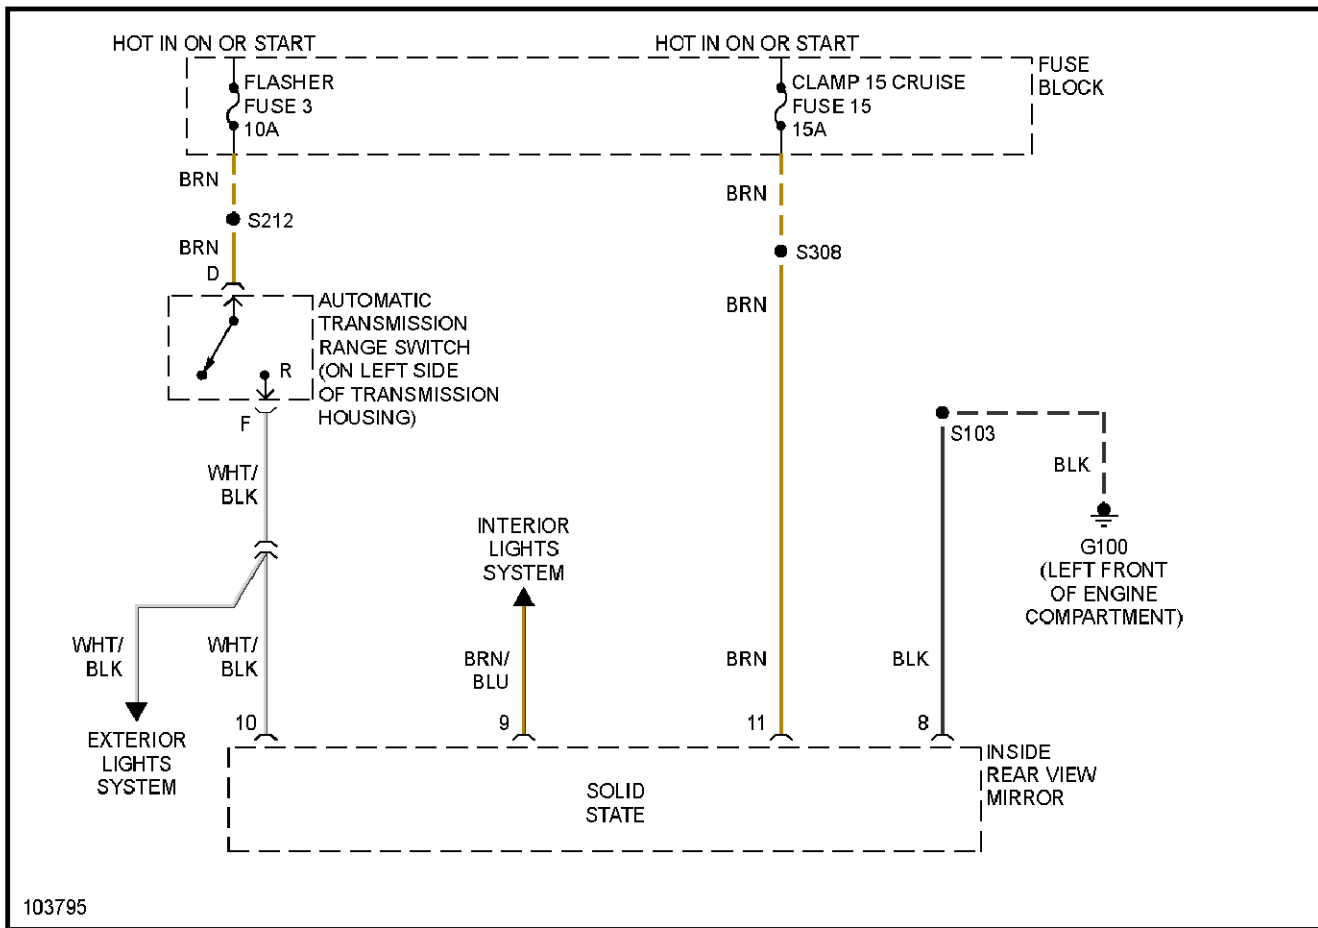

Fig. 26: Memory Seat/Mirrors Circuit (2 of 2)

POWER DISTRIBUTION

1998 Cadillac Catera

1998 System Wiring Diagrams Cadillac - Catera

Fig. 27: Power Distribution Circuit (1 of 2)

1998 Cadillac Catera

1998 System Wiring Diagrams Cadillac - Catera

Fig. 28: Power Distribution Circuit (2 of 2)

POWER DOOR LOCKS

1998 Cadillac Catera

1998 System Wiring Diagrams Cadillac - Catera

Fig. 29: Power Door Lock Circuit

POWER MIRRORS

Fig. 30: Photochromic Mirror Circuit

1998 Cadillac Catera

1998 System Wiring Diagrams Cadillac - Catera

Fig. 31: Power Mirrors Circuit

POWER SEATS

1998 Cadillac Catera

1998 System Wiring Diagrams Cadillac - Catera

Fig. 32: 6-Way & Recliner Power Seat Circuit