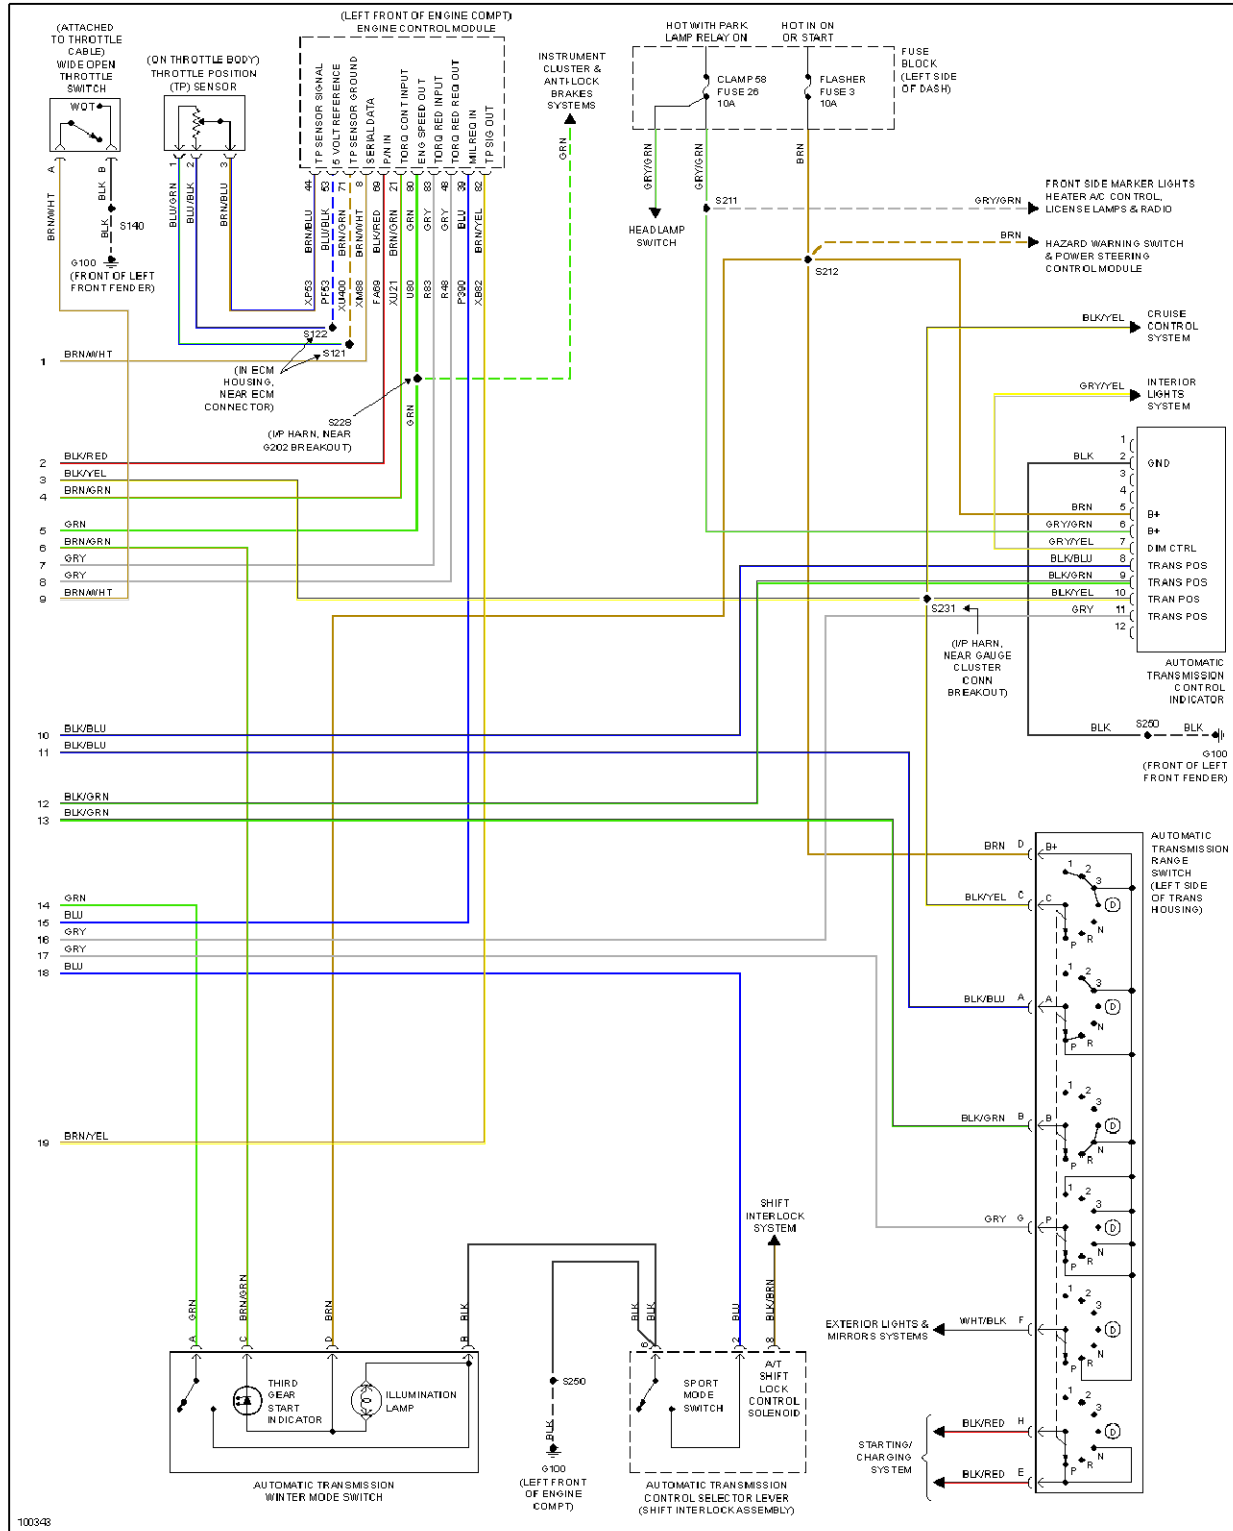

1998 Cadillac Catera

1998 System Wiring Diagrams Cadillac - Catera

Fig. 42: Supplemental Restraint Circuit

TRANSMISSION

3.0L

1998 Cadillac Catera

1998 System Wiring Diagrams Cadillac - Catera

Fig. 43: 3.0L (VIN R), Transmission Circuit, 4L30-E (1 of 2)

1998 Cadillac Catera

1998 System Wiring Diagrams Cadillac - Catera

Fig. 44: 3.0L (VIN R), Transmission Circuit, 4L30-E (2 of 2)

TRUNK, TAILGATE, FUEL DOOR

1998 Cadillac Catera

1998 System Wiring Diagrams Cadillac - Catera

Fig. 45: Trunk & Fuel Door Release Circuit

WARNING SYSTEMS

1998 Cadillac Catera

1998 System Wiring Diagrams Cadillac - Catera

Fig. 46: Warning System Circuits

WIPER/WASHER

1998 Cadillac Catera

1998 System Wiring Diagrams Cadillac - Catera