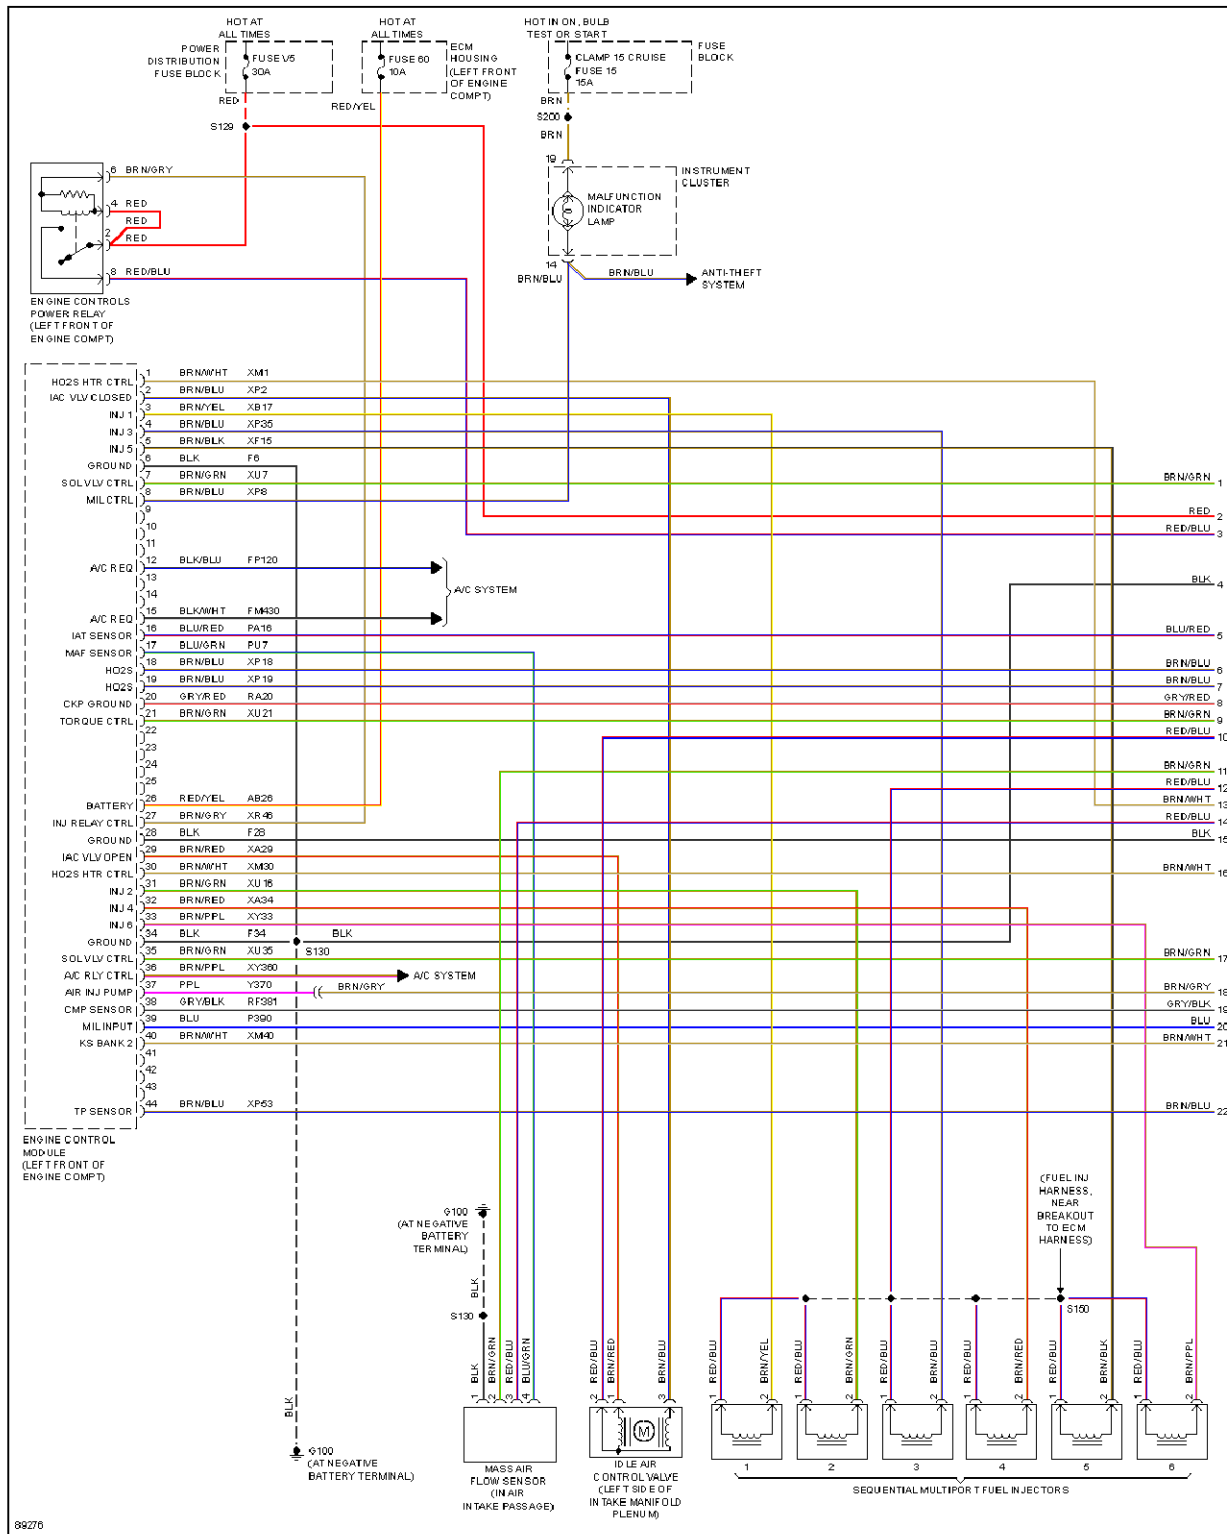

Fig. 10: Defogger Circuit

ELECTRONIC POWER STEERING

1998 Cadillac Catera

1998 System Wiring Diagrams Cadillac - Catera

Fig. 11: Electronic Power Steering Circuit

ELECTRONIC SUSPENSION

1998 Cadillac Catera

1998 System Wiring Diagrams Cadillac - Catera

Fig. 12: Electronic Suspension Circuit

ENGINE PERFORMANCE

3.0L

1998 Cadillac Catera

1998 System Wiring Diagrams Cadillac - Catera

Fig. 13: 3.0L (VIN R), Engine Performance Circuits (1 of 3)

1998 Cadillac Catera

1998 System Wiring Diagrams Cadillac - Catera

Fig. 14: 3.0L (VIN R), Engine Performance Circuits (2 of 3)

1998 Cadillac Catera

1998 System Wiring Diagrams Cadillac - Catera

Fig. 15: 3.0L (VIN R), Engine Performance Circuits (3 of 3)