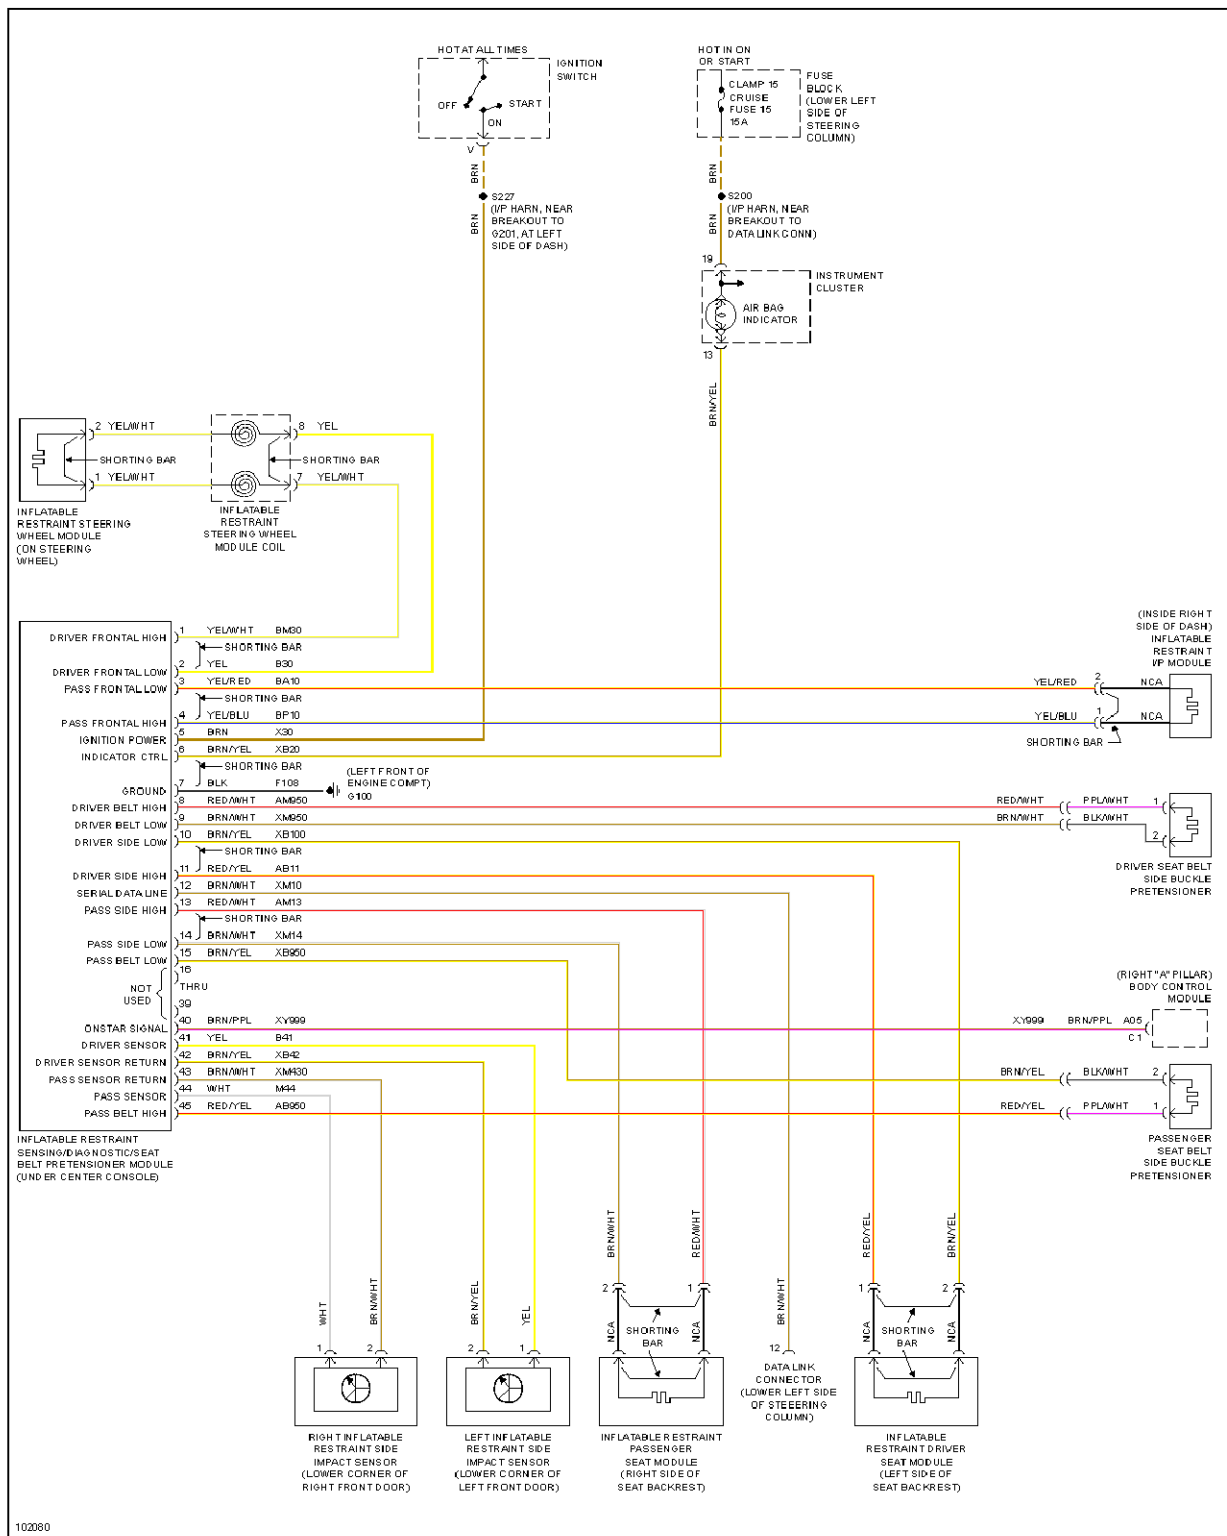

SHIFT INTERLOCKS

Fig. 39: Shift Interlock Circuit

STARTING/CHARGING

1998 Cadillac Catera

1998 System Wiring Diagrams Cadillac - Catera

Fig. 40: Charging Circuit

Fig. 41: Starting Circuit

SUPPLEMENTAL RESTRAINTS

1998 Cadillac Catera

1998 System Wiring Diagrams Cadillac - Catera

Fig. 42: Supplemental Restraint Circuit

TRANSMISSION

3.0L

1998 Cadillac Catera

1998 System Wiring Diagrams Cadillac - Catera

Fig. 43: 3.0L (VIN R), Transmission Circuit, 4L30-E (1 of 2)

1998 Cadillac Catera

1998 System Wiring Diagrams Cadillac - Catera

Fig. 44: 3.0L (VIN R), Transmission Circuit, 4L30-E (2 of 2)

TRUNK, TAILGATE, FUEL DOOR

1998 Cadillac Catera

1998 System Wiring Diagrams Cadillac - Catera