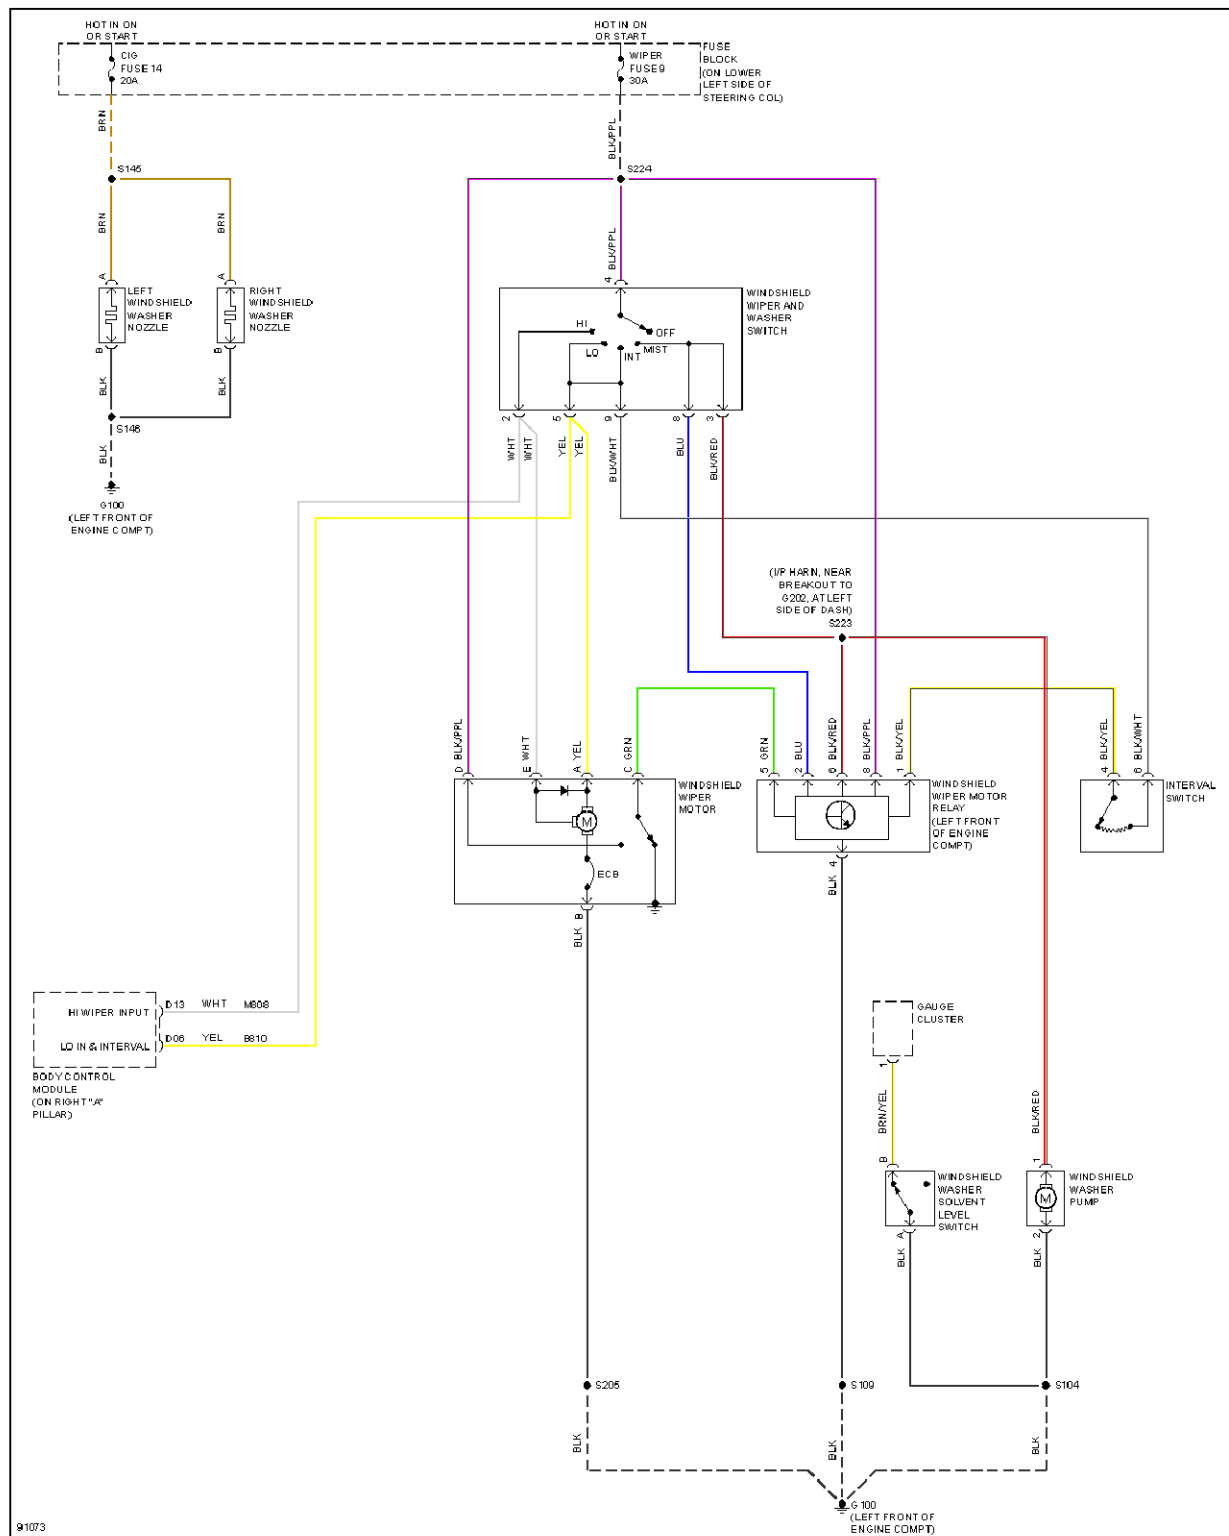

1998 Cadillac Catera

1998 System Wiring Diagrams Cadillac - Catera

Fig. 44: 3.0L (VIN R), Transmission Circuit, 4L30-E (2 of 2)

TRUNK, TAILGATE, FUEL DOOR

1998 Cadillac Catera

1998 System Wiring Diagrams Cadillac - Catera

Fig. 45: Trunk & Fuel Door Release Circuit

WARNING SYSTEMS

1998 Cadillac Catera

1998 System Wiring Diagrams Cadillac - Catera

Fig. 46: Warning System Circuits

WIPER/WASHER

1998 Cadillac Catera

1998 System Wiring Diagrams Cadillac - Catera

Fig. 47: Wiper/Washer Circuit