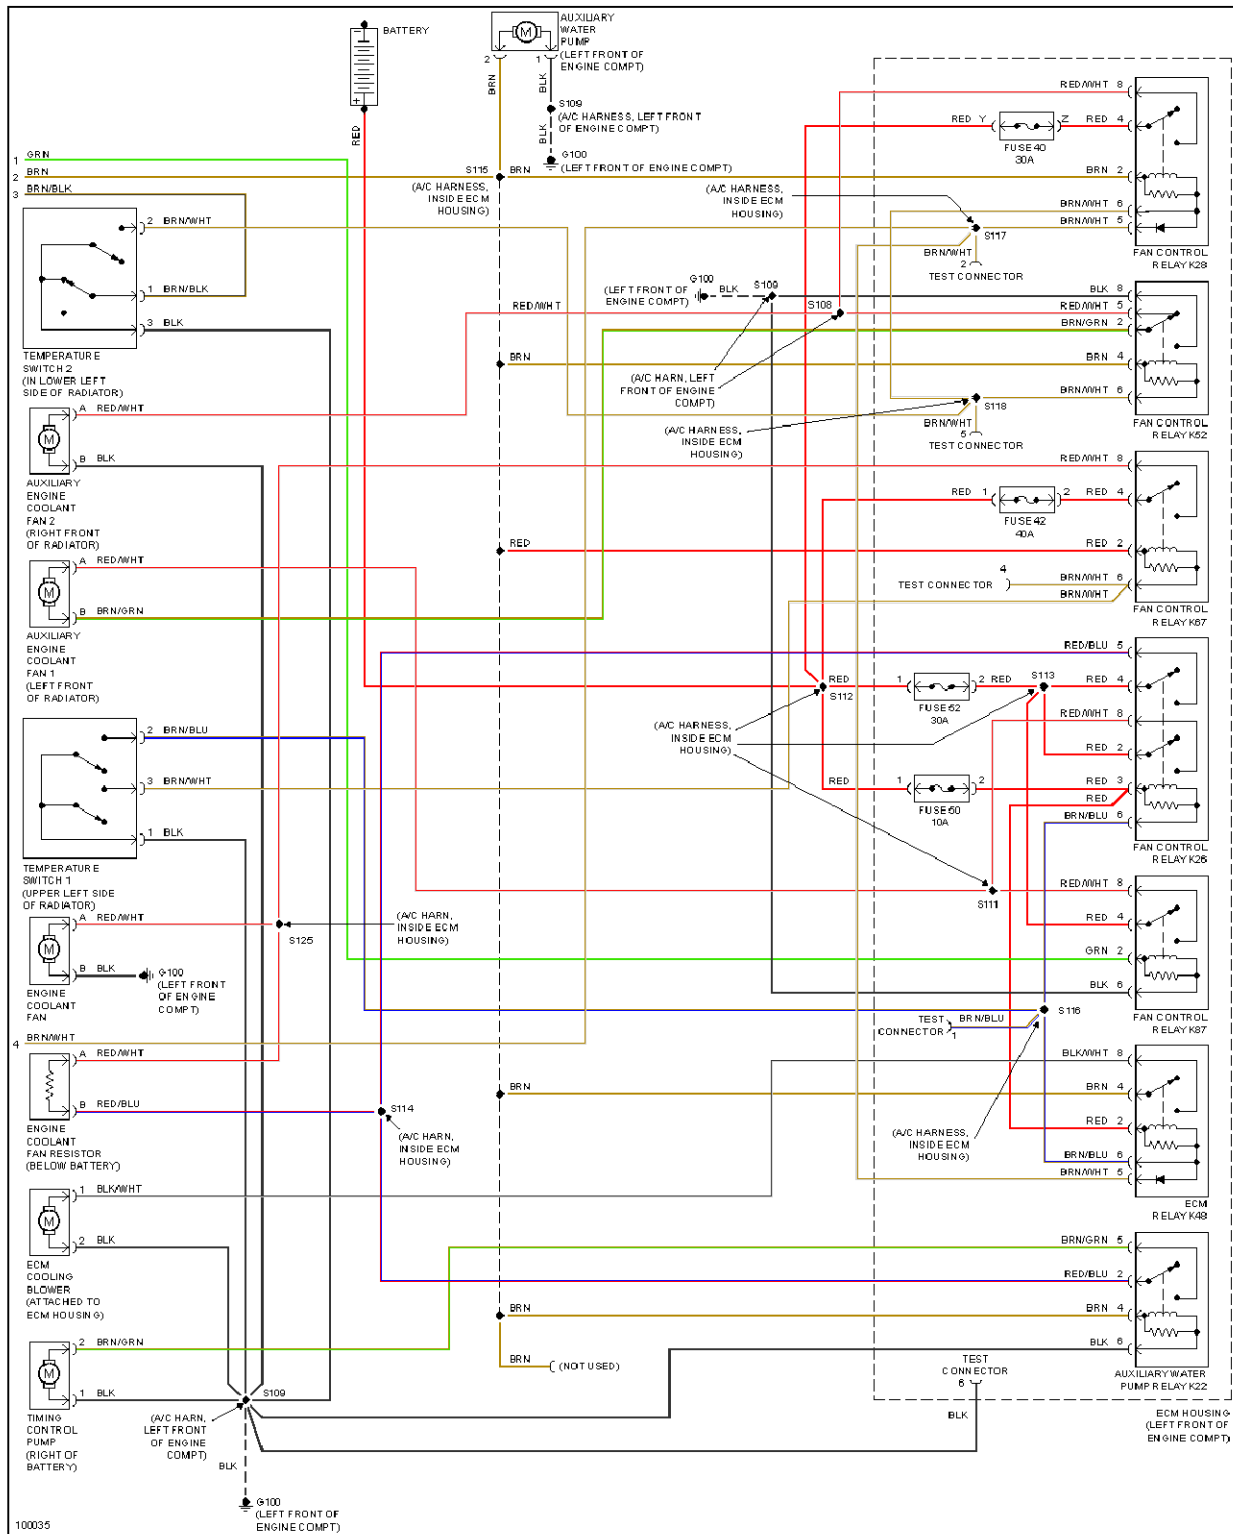

1998 Cadillac Catera

1998 System Wiring Diagrams Cadillac - Catera

1998 System Wiring Diagrams Cadillac - Catera

AIR CONDITIONING

Fig. 1: A/C Circuit (1 of 2)

1998 Cadillac Catera

1998 System Wiring Diagrams Cadillac - Catera

Fig. 2: A/C Circuit (2 of 2)

1998 Cadillac Catera

1998 System Wiring Diagrams Cadillac - Catera

Fig. 3: Compressor Circuit

ANTI-LOCK BRAKES

1998 Cadillac Catera

1998 System Wiring Diagrams Cadillac - Catera

Fig. 4: Anti-lock Brake Circuits

ANTI-THEFT

1998 Cadillac Catera

1998 System Wiring Diagrams Cadillac - Catera

Fig. 5: Anti-theft Circuit

BODY COMPUTER

1998 Cadillac Catera

1998 System Wiring Diagrams Cadillac - Catera