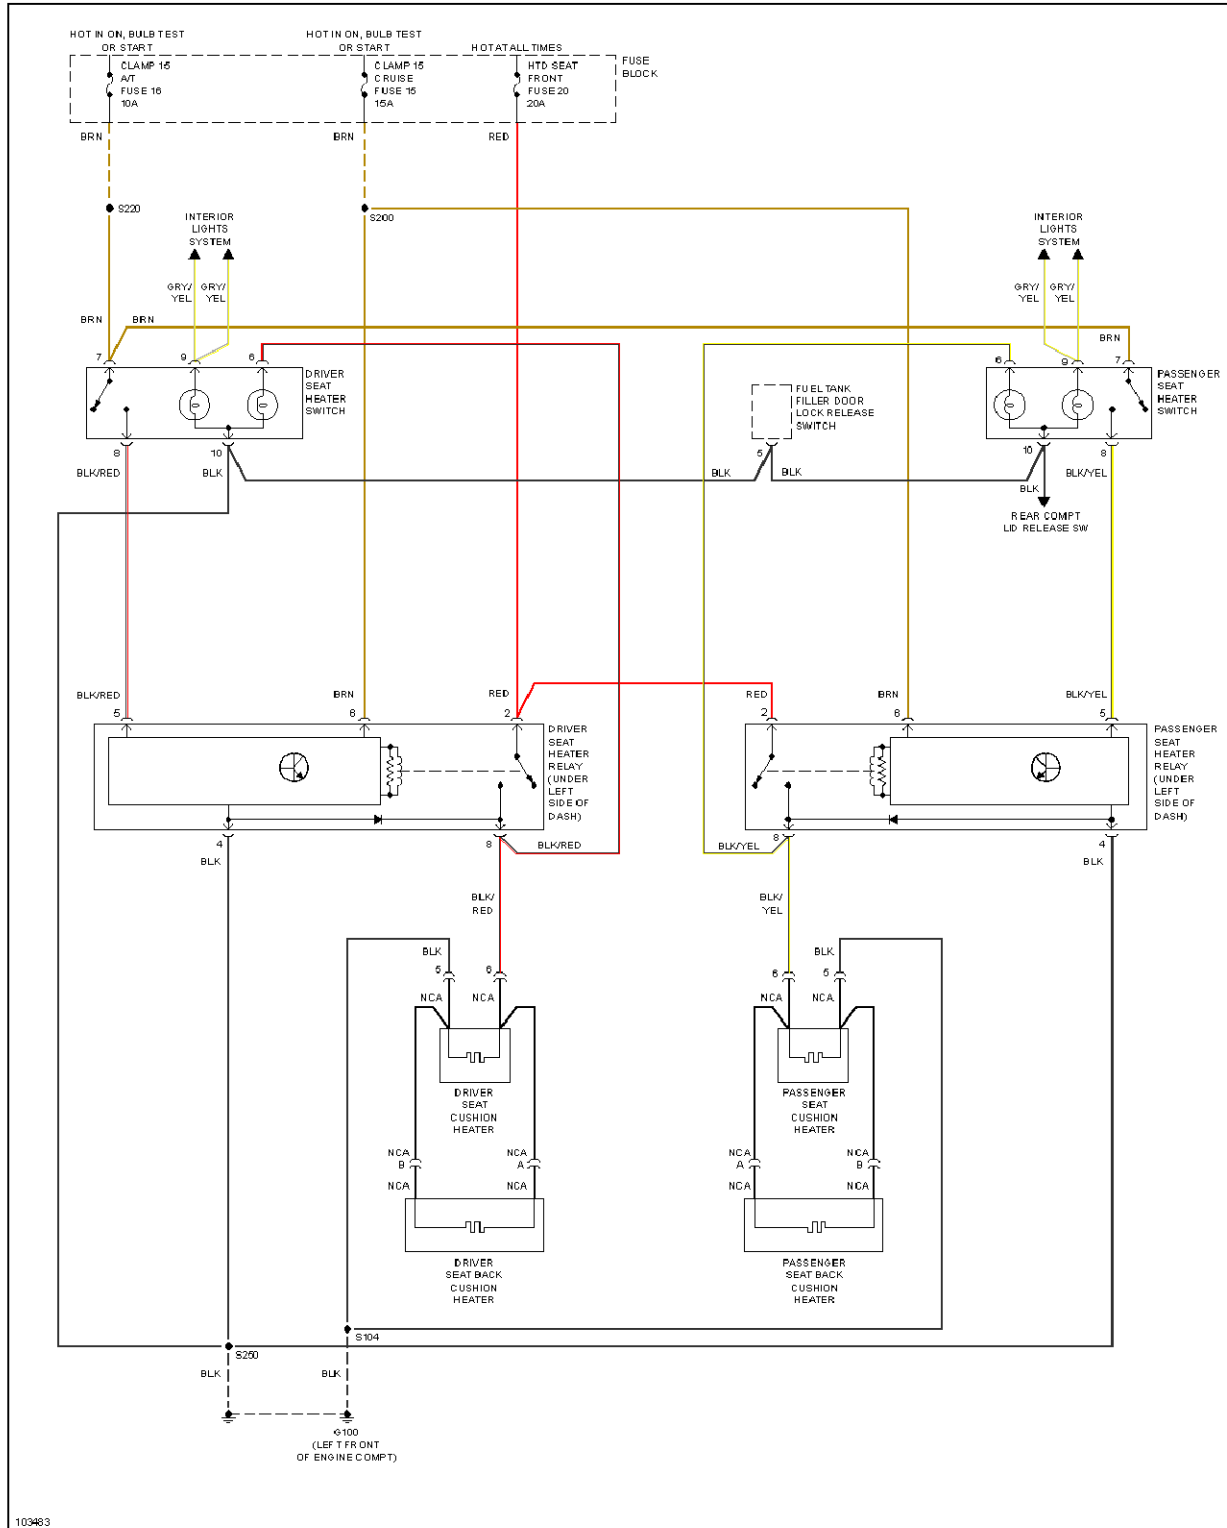

1998 Cadillac Catera

1998 System Wiring Diagrams Cadillac - Catera

Fig. 31: Power Mirrors Circuit

POWER SEATS

1998 Cadillac Catera

1998 System Wiring Diagrams Cadillac - Catera

Fig. 32: 6-Way & Recliner Power Seat Circuit

1998 Cadillac Catera

1998 System Wiring Diagrams Cadillac - Catera

Fig. 33: Front Seat Heater Circuit

1998 Cadillac Catera

1998 System Wiring Diagrams Cadillac - Catera

Fig. 34: Rear Seat Heater Circuit

POWER TOP/SUNROOF

1998 Cadillac Catera

1998 System Wiring Diagrams Cadillac - Catera

Fig. 35: Power Top/Sunroof Circuits

POWER WINDOWS

1998 Cadillac Catera

1998 System Wiring Diagrams Cadillac - Catera

Fig. 36: Power Window Circuit