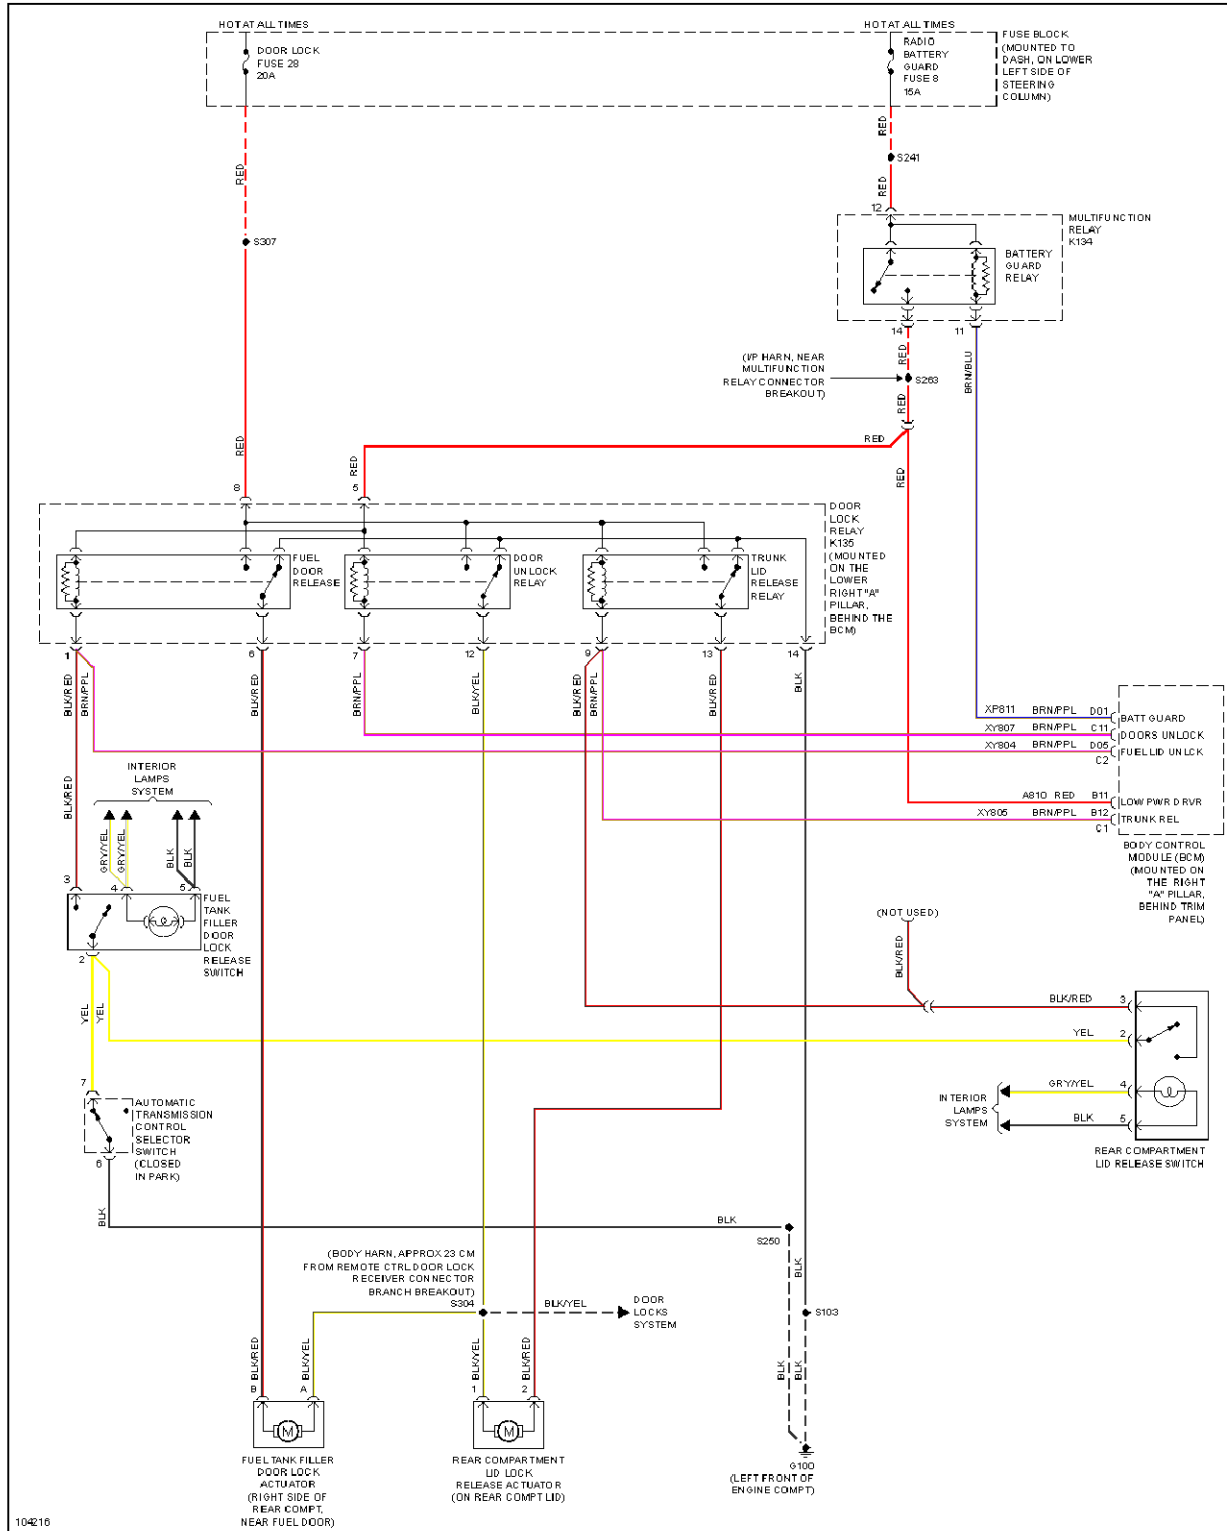

1998 Cadillac Catera

1998 System Wiring Diagrams Cadillac - Catera

Fig. 42: Supplemental Restraint Circuit

TRANSMISSION

3.0L

1998 Cadillac Catera

1998 System Wiring Diagrams Cadillac - Catera

Fig. 43: 3.0L (VIN R), Transmission Circuit, 4L30-E (1 of 2)

1998 Cadillac Catera

1998 System Wiring Diagrams Cadillac - Catera

Fig. 44: 3.0L (VIN R), Transmission Circuit, 4L30-E (2 of 2)

TRUNK, TAILGATE, FUEL DOOR

1998 Cadillac Catera

1998 System Wiring Diagrams Cadillac - Catera

Fig. 45: Trunk & Fuel Door Release Circuit

WARNING SYSTEMS

1998 Cadillac Catera

1998 System Wiring Diagrams Cadillac - Catera

Fig. 46: Warning System Circuits

WIPER/WASHER

1998 Cadillac Catera

1998 System Wiring Diagrams Cadillac - Catera

Fig. 47: Wiper/Washer Circuit