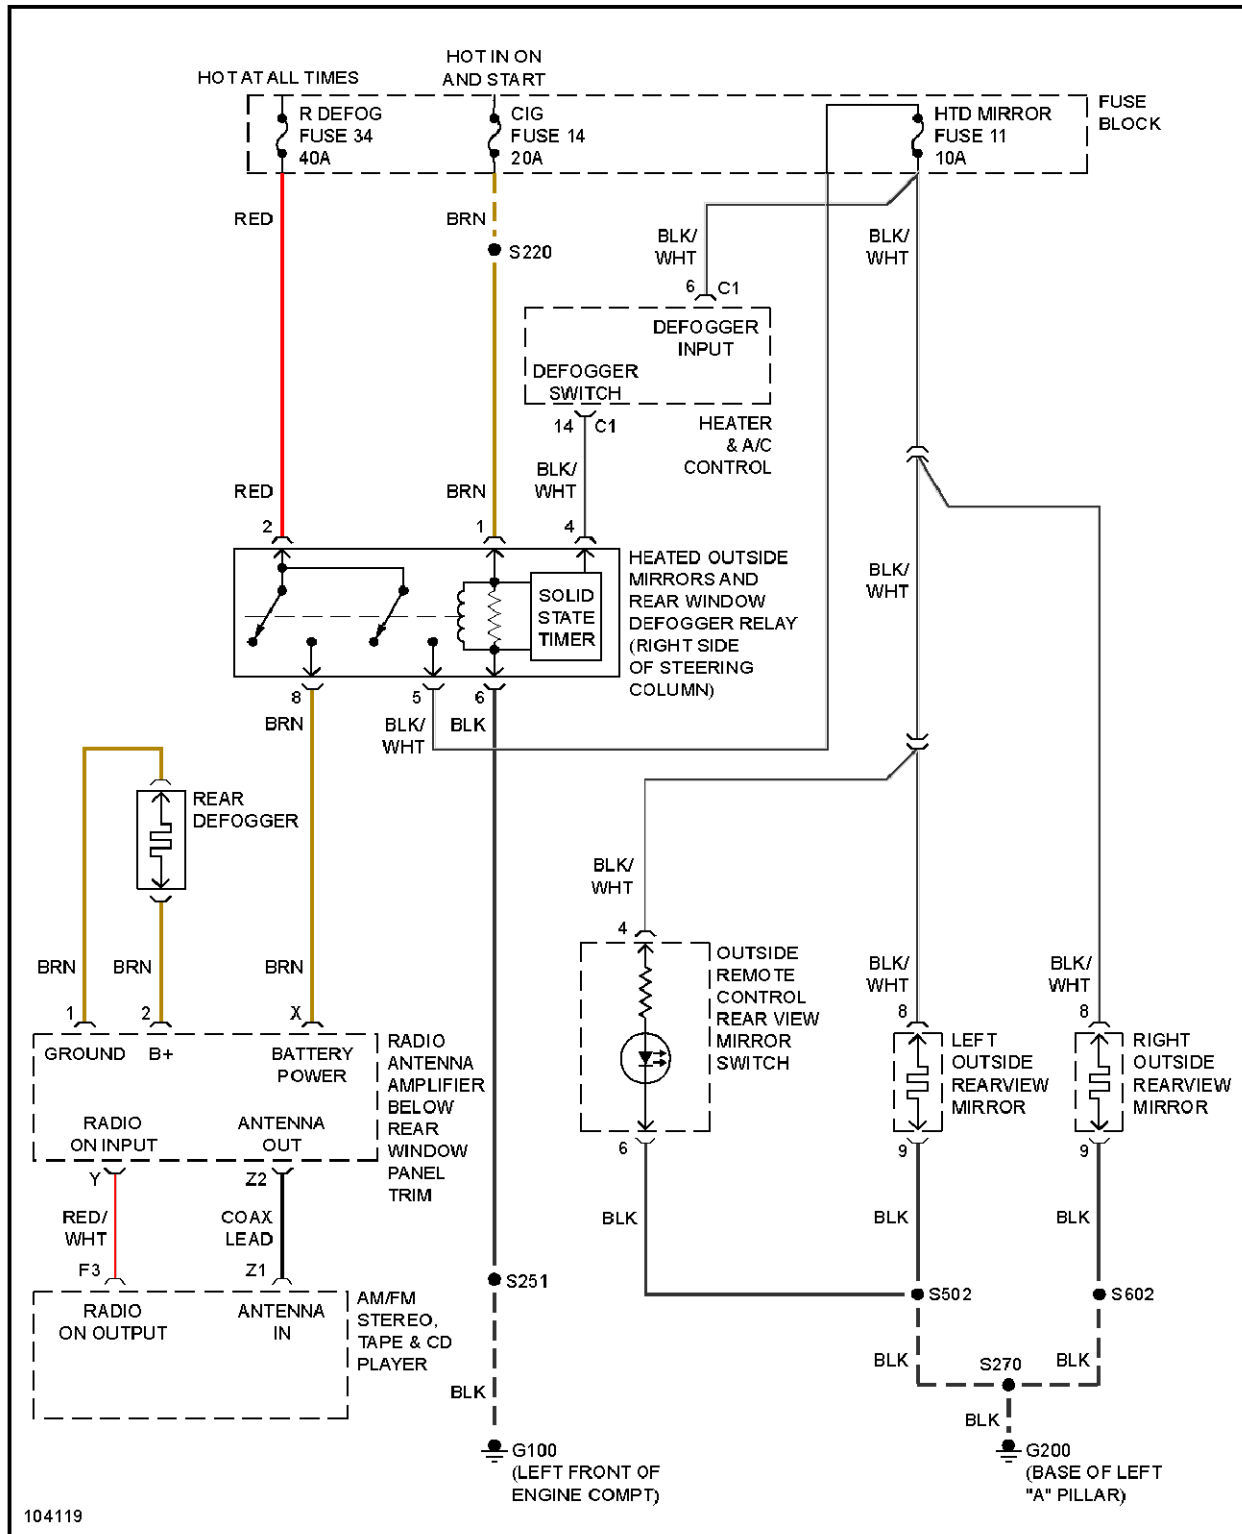

Fig. 8: Cooling Fan Circuit

CRUISE CONTROL

1998 Cadillac Catera

1998 System Wiring Diagrams Cadillac - Catera

Fig. 9: Cruise Control Circuit

DEFOGGERS

1998 Cadillac Catera

1998 System Wiring Diagrams Cadillac - Catera