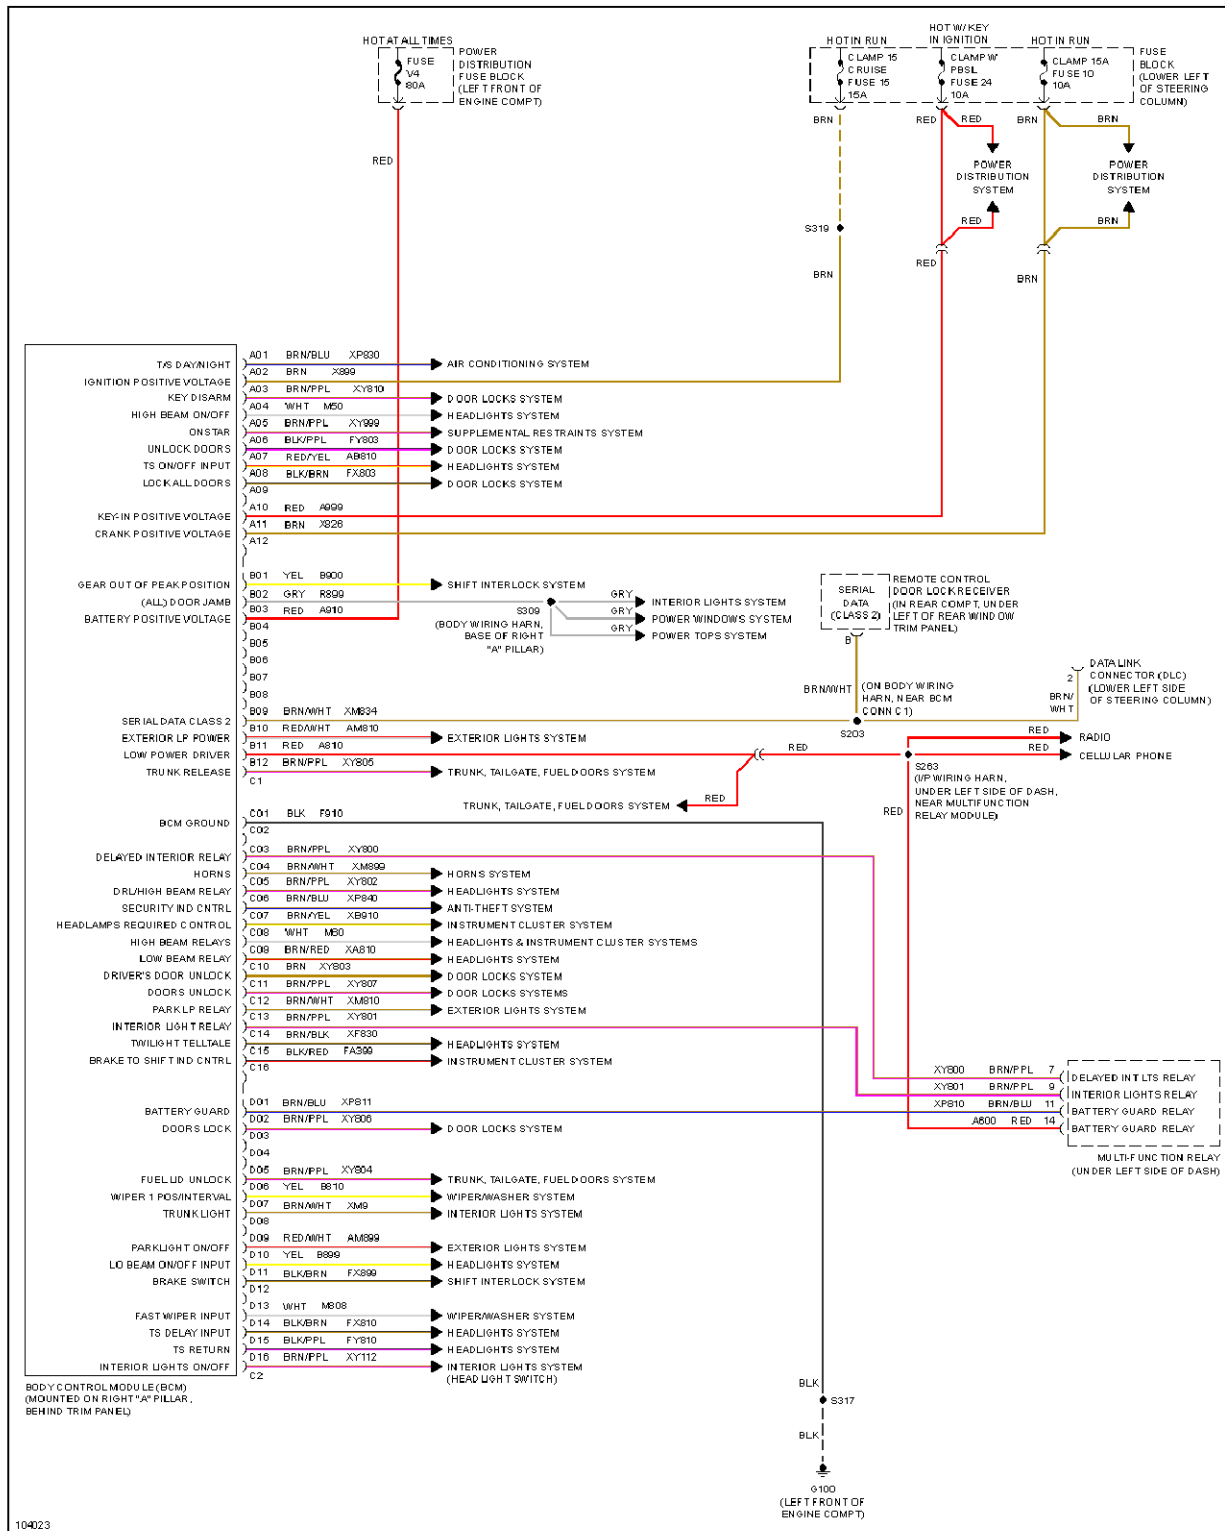

Fig. 2: A/C Circuit (2 of 2)

1998 Cadillac Catera

1998 System Wiring Diagrams Cadillac - Catera

Fig. 3: Compressor Circuit

ANTI-LOCK BRAKES

1998 Cadillac Catera

1998 System Wiring Diagrams Cadillac - Catera

Fig. 4: Anti-lock Brake Circuits

ANTI-THEFT

1998 Cadillac Catera

1998 System Wiring Diagrams Cadillac - Catera

Fig. 5: Anti-theft Circuit

BODY COMPUTER

1998 Cadillac Catera

1998 System Wiring Diagrams Cadillac - Catera

Fig. 6: Body Computer Circuits

COMPUTER DATA LINES

1998 Cadillac Catera

1998 System Wiring Diagrams Cadillac - Catera

Fig. 7: Computer Data Lines

COOLING FAN

1998 Cadillac Catera

1998 System Wiring Diagrams Cadillac - Catera