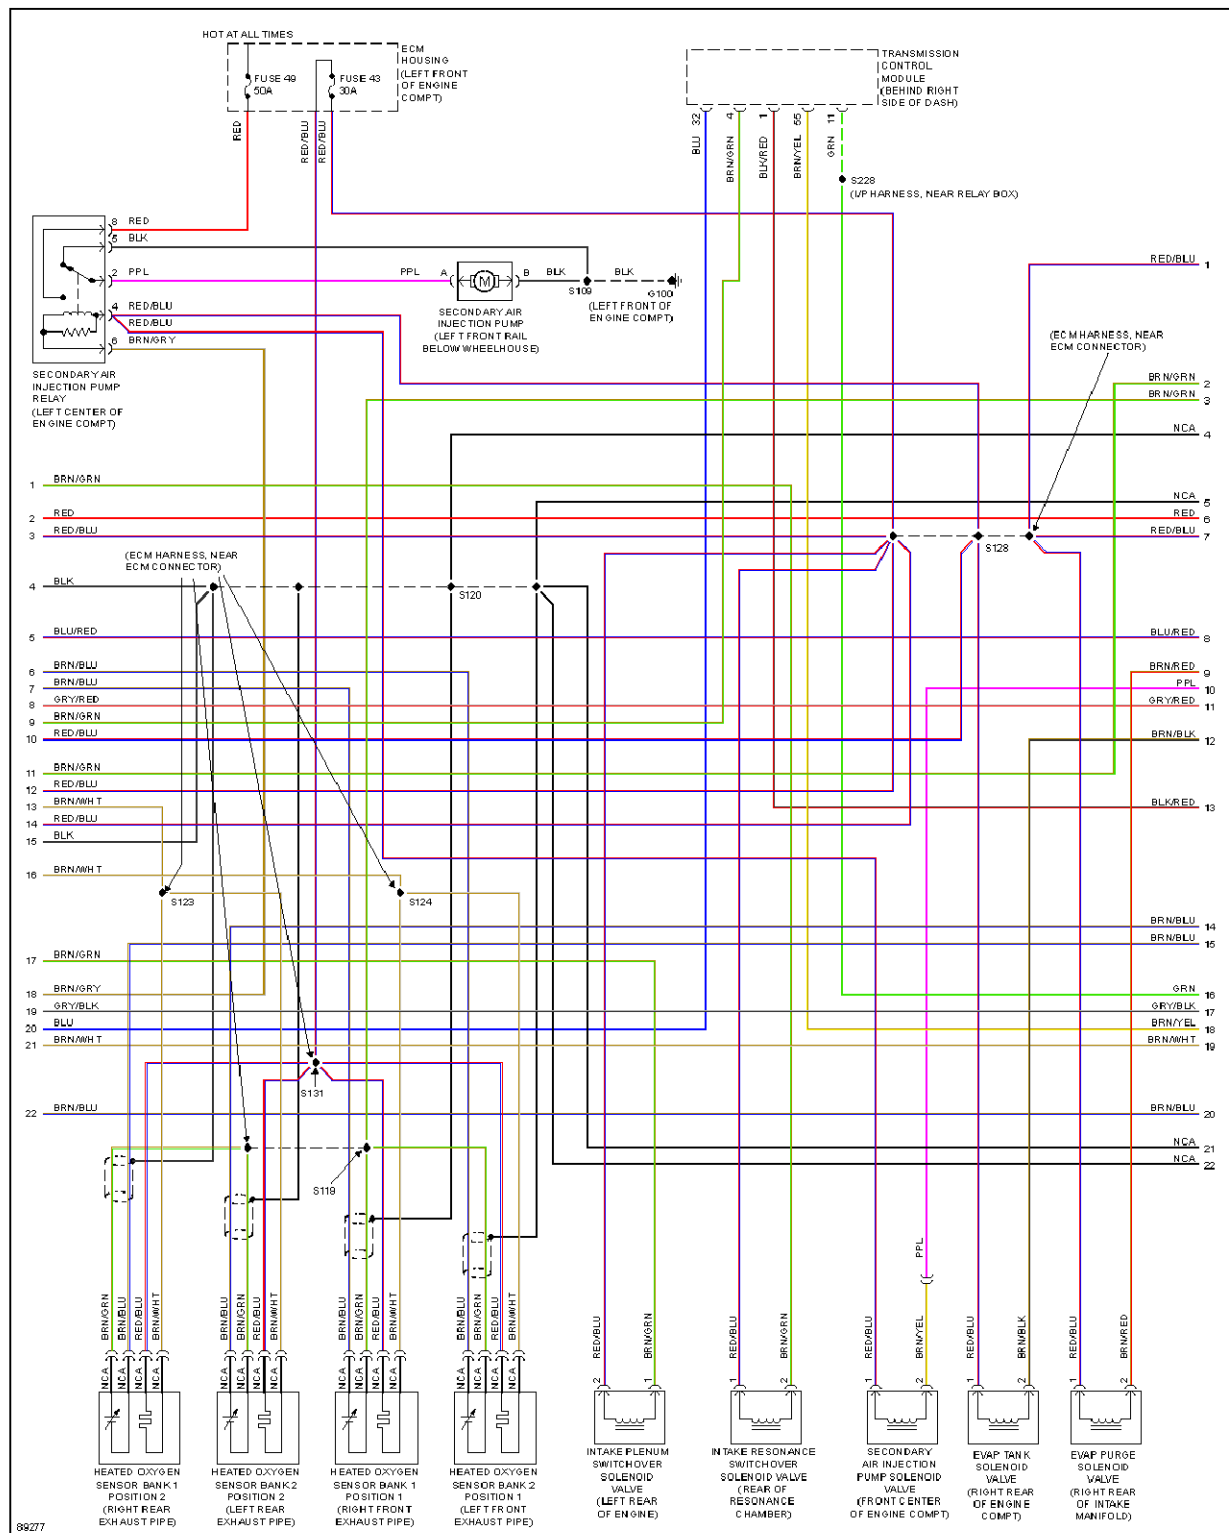

1998 System Wiring Diagrams Cadillac - Catera

Fig. 14: 3.0L (VIN R), Engine Performance Circuits (2 of 3)

1998 Cadillac Catera

1998 System Wiring Diagrams Cadillac - Catera

Fig. 15: 3.0L (VIN R), Engine Performance Circuits (3 of 3)

EXTERIOR LIGHTS

1998 Cadillac Catera

1998 System Wiring Diagrams Cadillac - Catera

Fig. 16: Back-up Lamps Circuit

1998 Cadillac Catera

1998 System Wiring Diagrams Cadillac - Catera

Fig. 19: Ground Distribution Circuit (2 of 2)