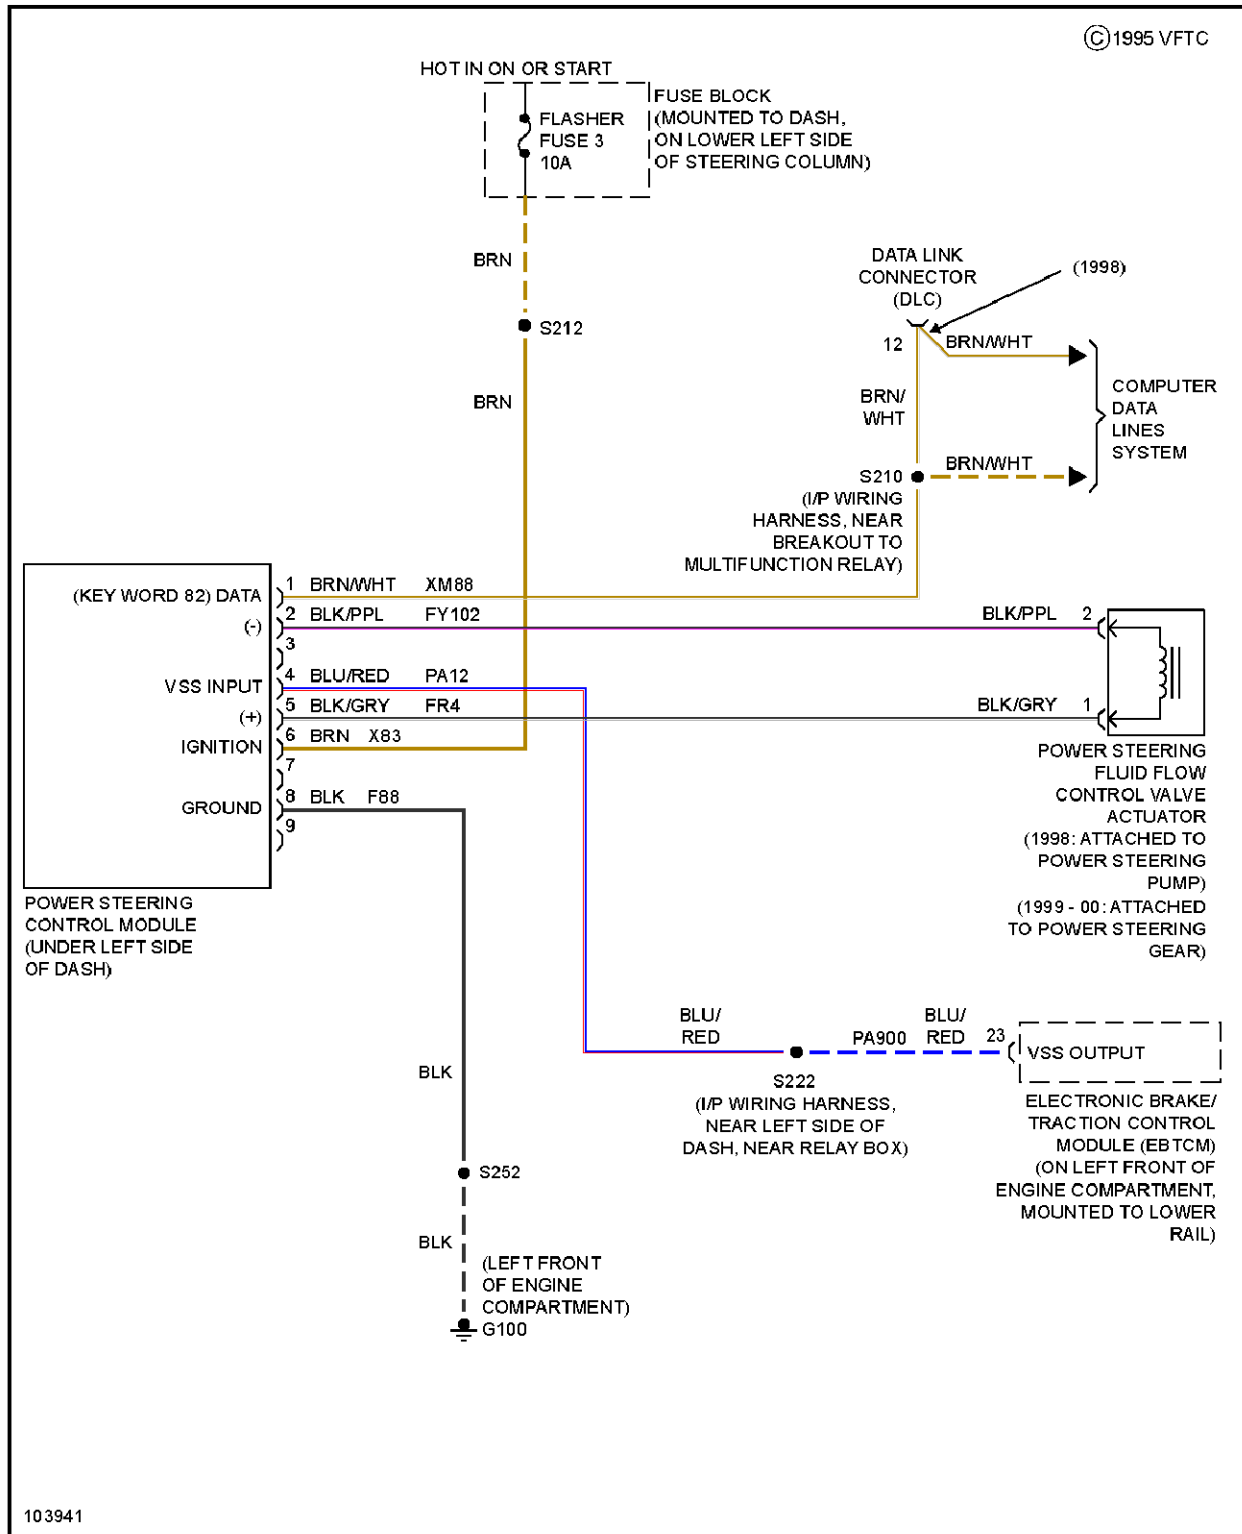

Fig. 10: Defogger Circuit

ELECTRONIC POWER STEERING

1998 Cadillac Catera

1998 System Wiring Diagrams Cadillac - Catera

Fig. 11: Electronic Power Steering Circuit

ELECTRONIC SUSPENSION

1998 Cadillac Catera

1998 System Wiring Diagrams Cadillac - Catera