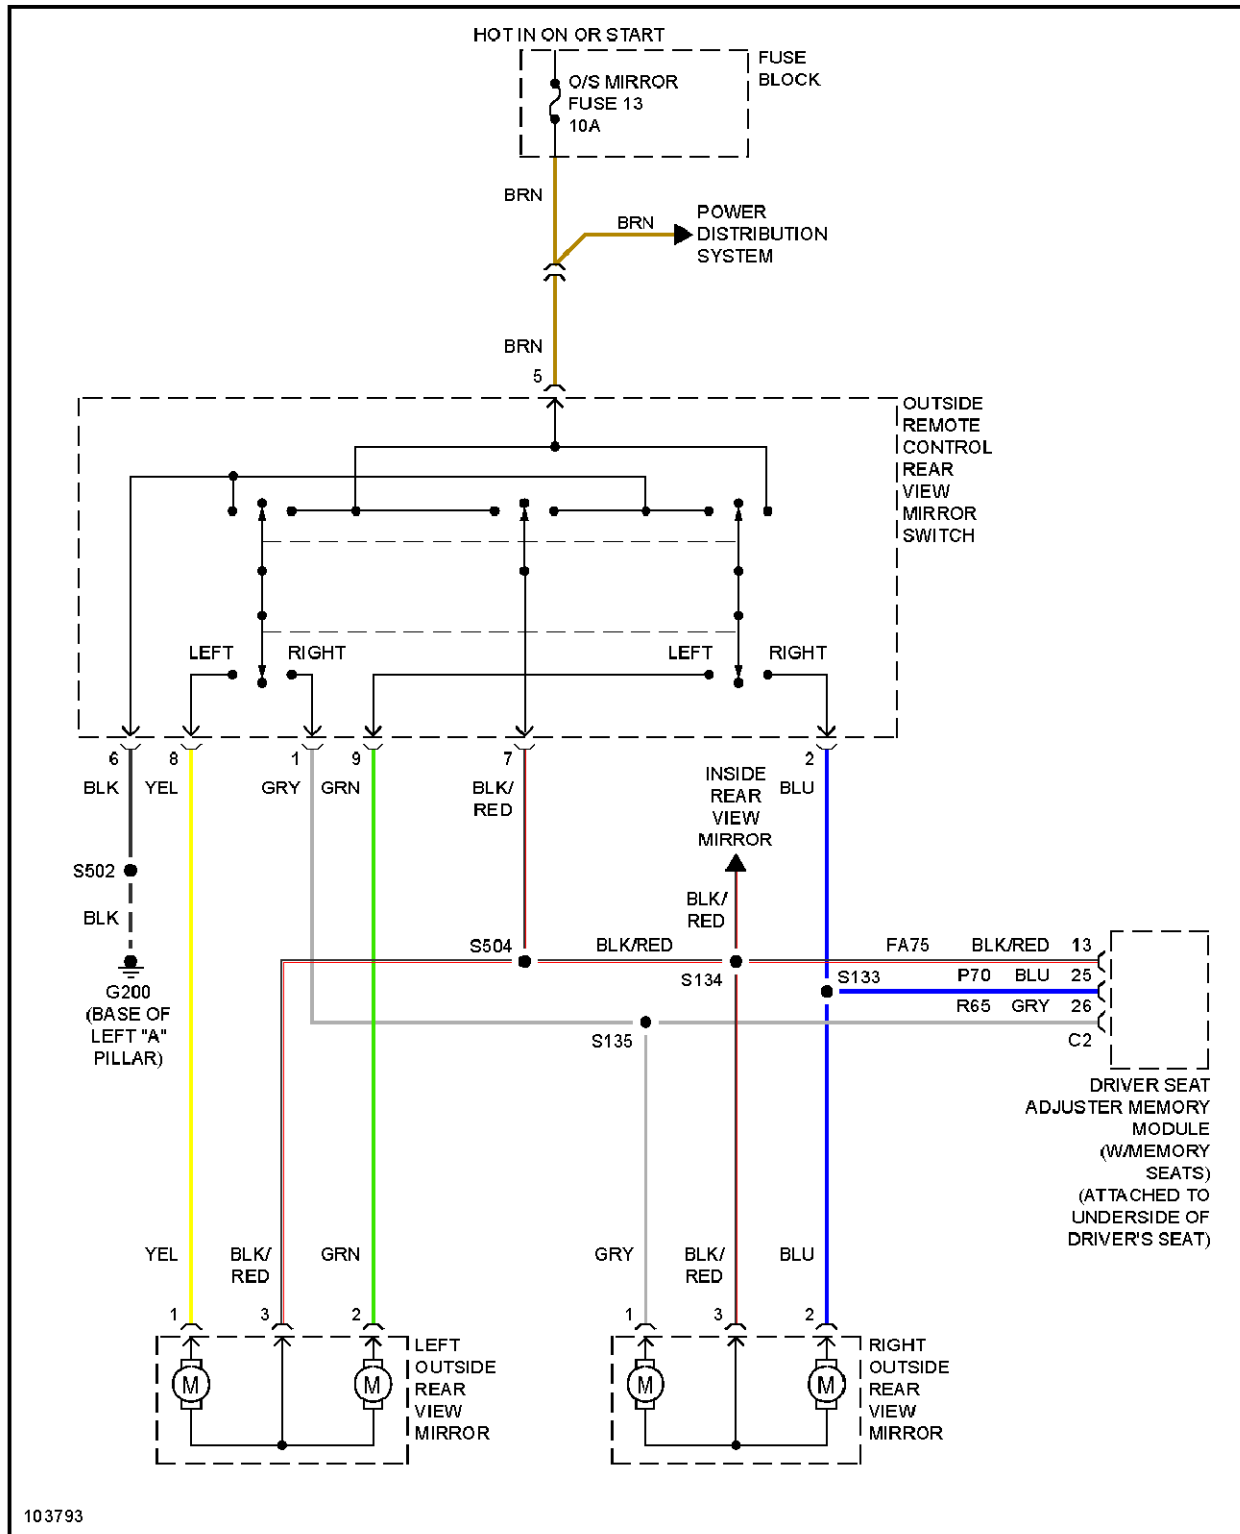

Fig. 28: Power Distribution Circuit (2 of 2)

POWER DOOR LOCKS

1998 Cadillac Catera

1998 System Wiring Diagrams Cadillac - Catera

Fig. 29: Power Door Lock Circuit

POWER MIRRORS

Fig. 30: Photochromic Mirror Circuit

1998 Cadillac Catera

1998 System Wiring Diagrams Cadillac - Catera

Fig. 31: Power Mirrors Circuit

POWER SEATS

1998 Cadillac Catera

1998 System Wiring Diagrams Cadillac - Catera

Fig. 32: 6-Way & Recliner Power Seat Circuit