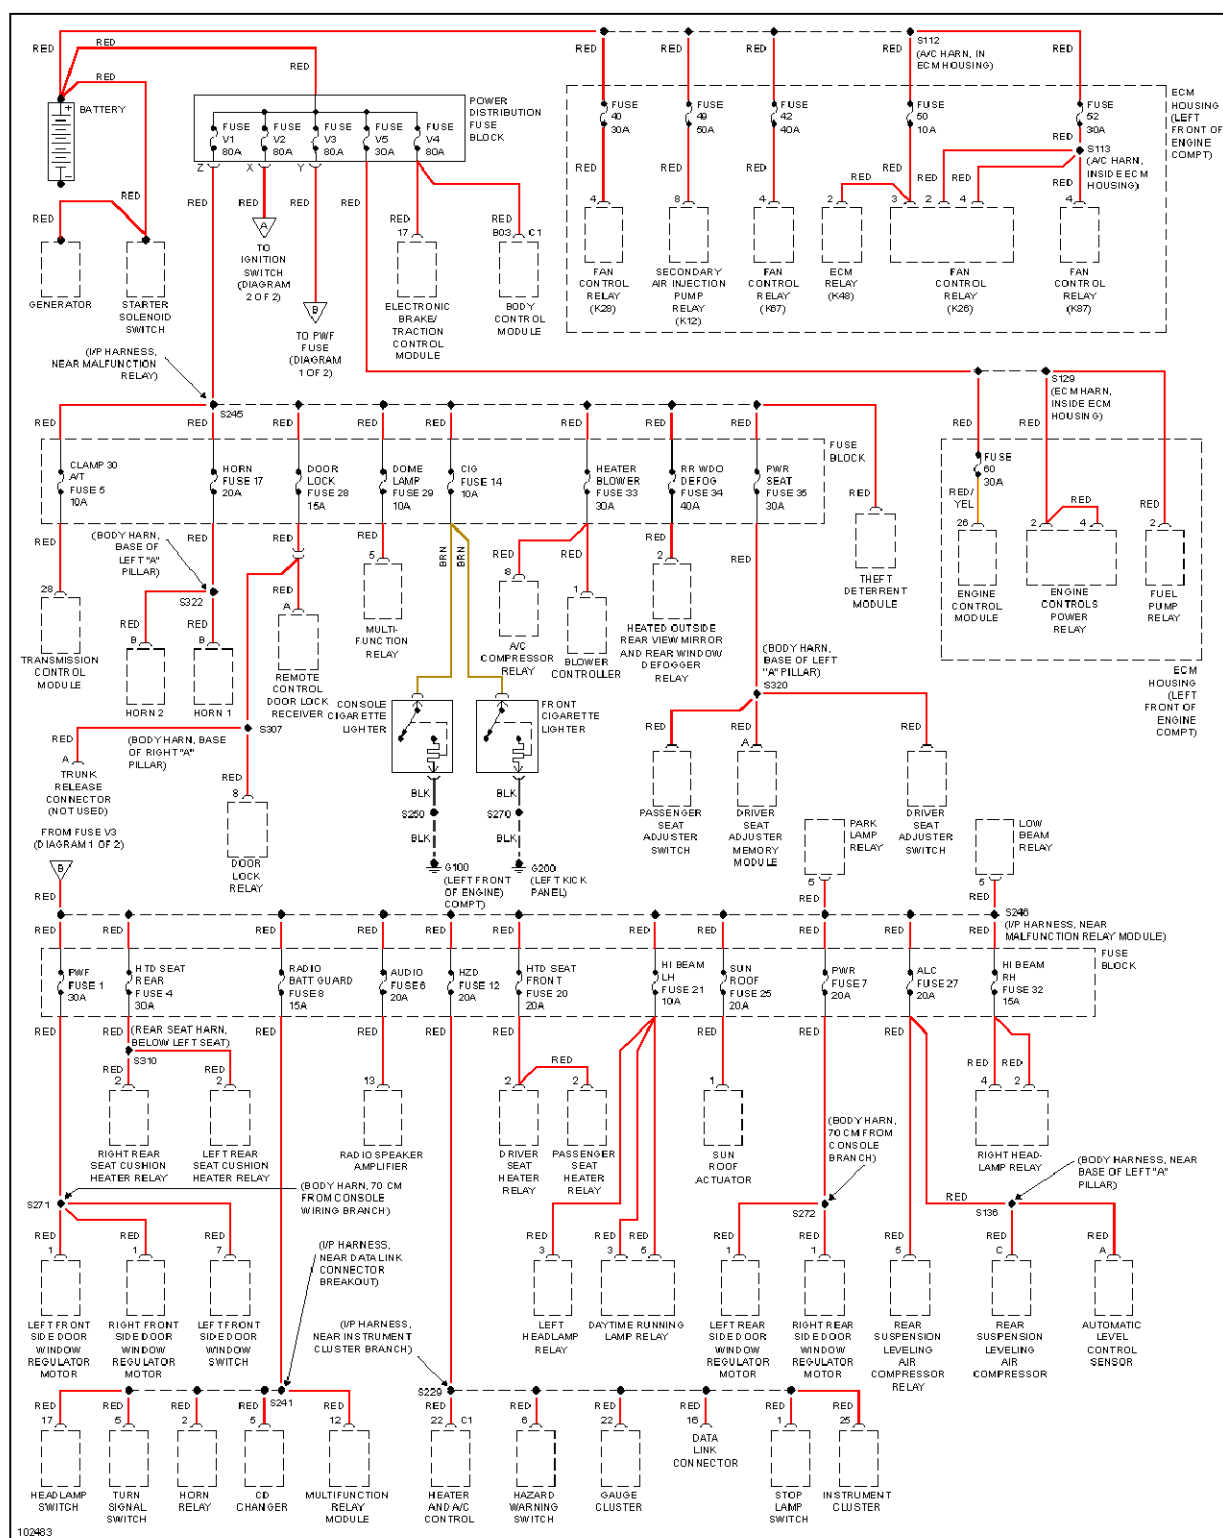

Fig. 24: Instrument Illumination Circuit

MEMORY SYSTEMS

1998 Cadillac Catera

1998 System Wiring Diagrams Cadillac - Catera

Fig. 25: Memory Seat/Mirrors Circuit (1 of 2)

1998 Cadillac Catera

1998 System Wiring Diagrams Cadillac - Catera

Fig. 26: Memory Seat/Mirrors Circuit (2 of 2)

POWER DISTRIBUTION

1998 Cadillac Catera

1998 System Wiring Diagrams Cadillac - Catera

Fig. 27: Power Distribution Circuit (1 of 2)

1998 Cadillac Catera

1998 System Wiring Diagrams Cadillac - Catera

Fig. 28: Power Distribution Circuit (2 of 2)

POWER DOOR LOCKS

1998 Cadillac Catera

1998 System Wiring Diagrams Cadillac - Catera

Fig. 29: Power Door Lock Circuit

POWER MIRRORS

Fig. 30: Photochromic Mirror Circuit