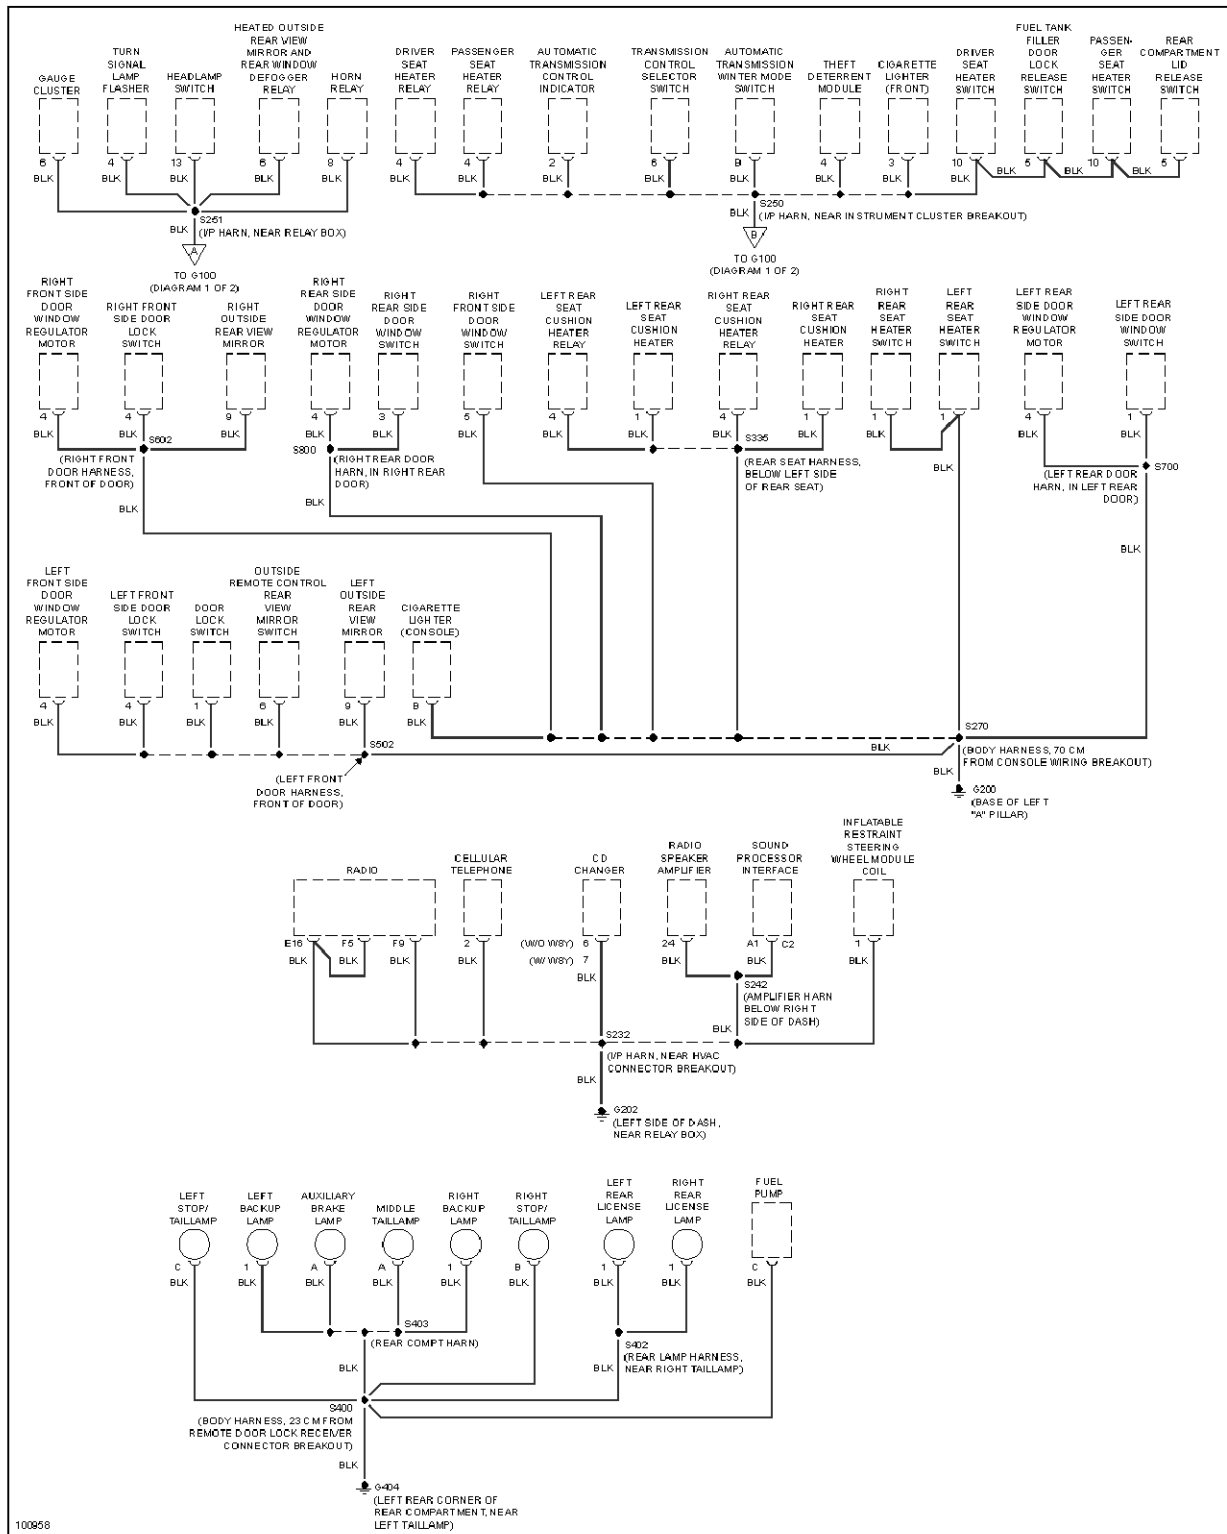

EXTERIOR LIGHTS

1998 Cadillac Catera

1998 System Wiring Diagrams Cadillac - Catera

Fig. 16: Back-up Lamps Circuit

1998 Cadillac Catera

1998 System Wiring Diagrams Cadillac - Catera

Fig. 19: Ground Distribution Circuit (2 of 2)