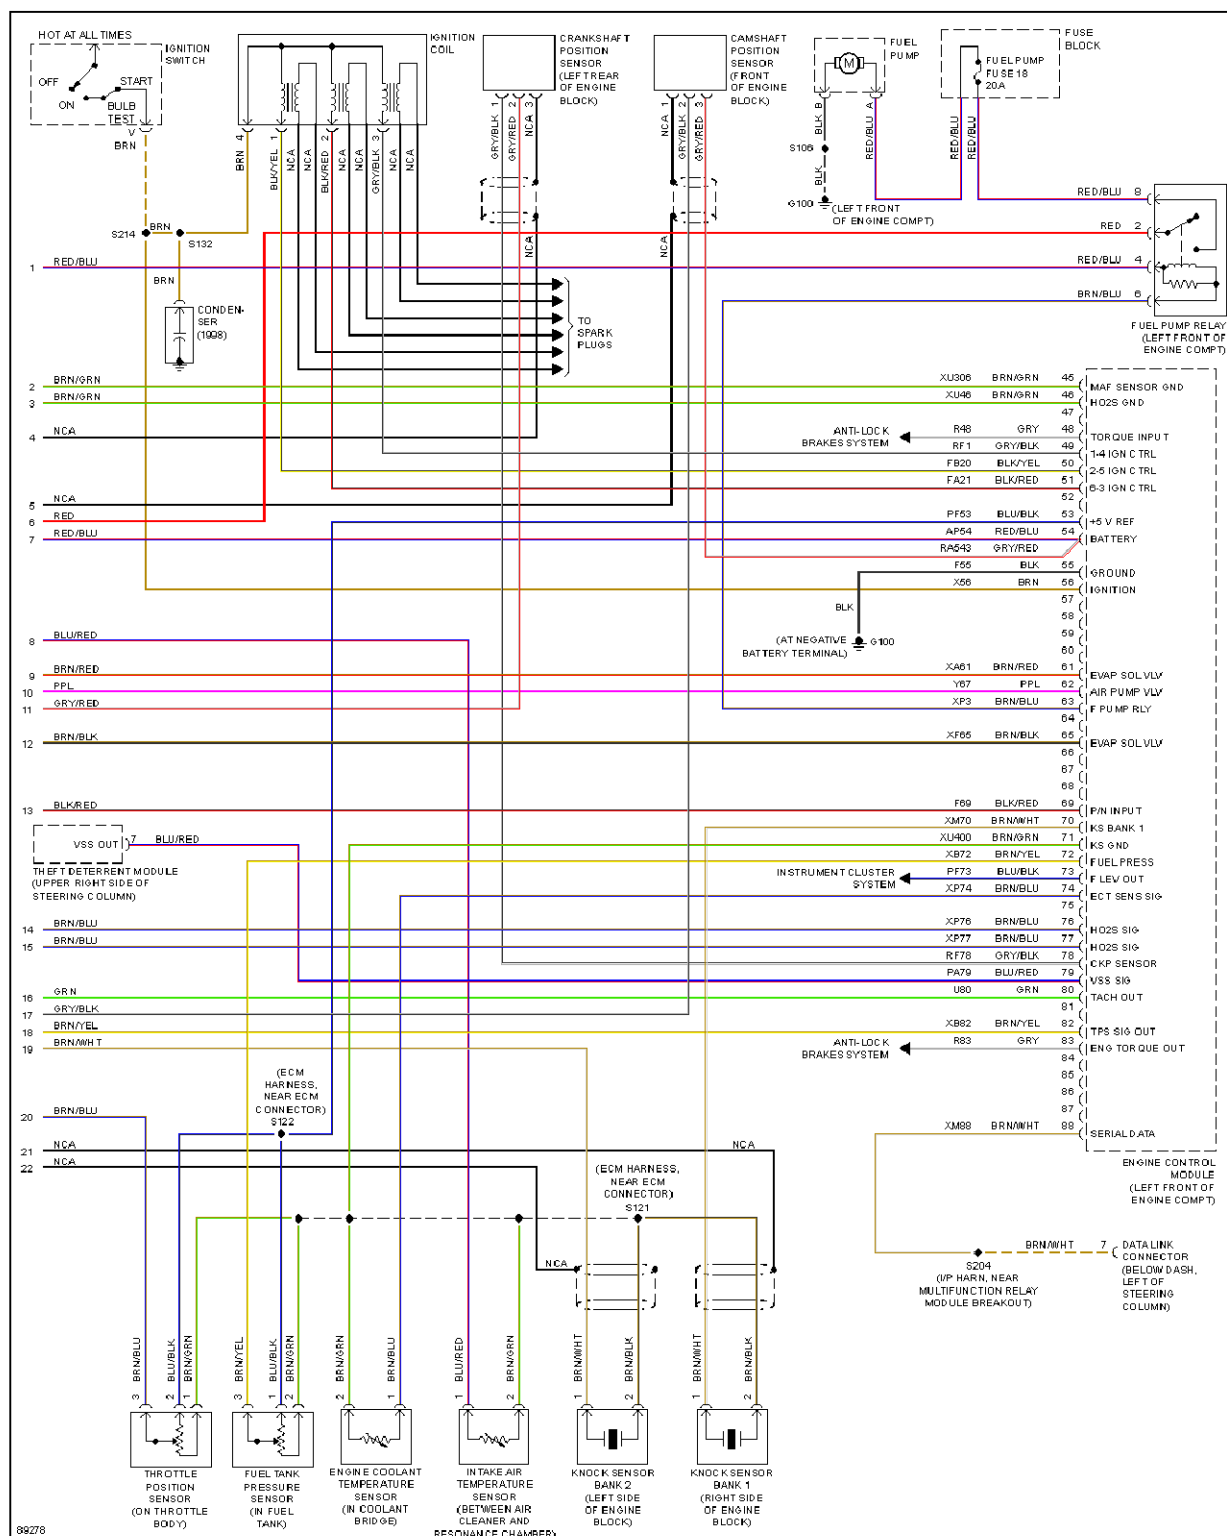

1998 System Wiring Diagrams Cadillac - Catera

Fig. 14: 3.0L (VIN R), Engine Performance Circuits (2 of 3)

1998 Cadillac Catera

1998 System Wiring Diagrams Cadillac - Catera

Fig. 15: 3.0L (VIN R), Engine Performance Circuits (3 of 3)

EXTERIOR LIGHTS

1998 Cadillac Catera

1998 System Wiring Diagrams Cadillac - Catera

Fig. 16: Back-up Lamps Circuit

1998 Cadillac Catera

1998 System Wiring Diagrams Cadillac - Catera

Fig. 19: Ground Distribution Circuit (2 of 2)