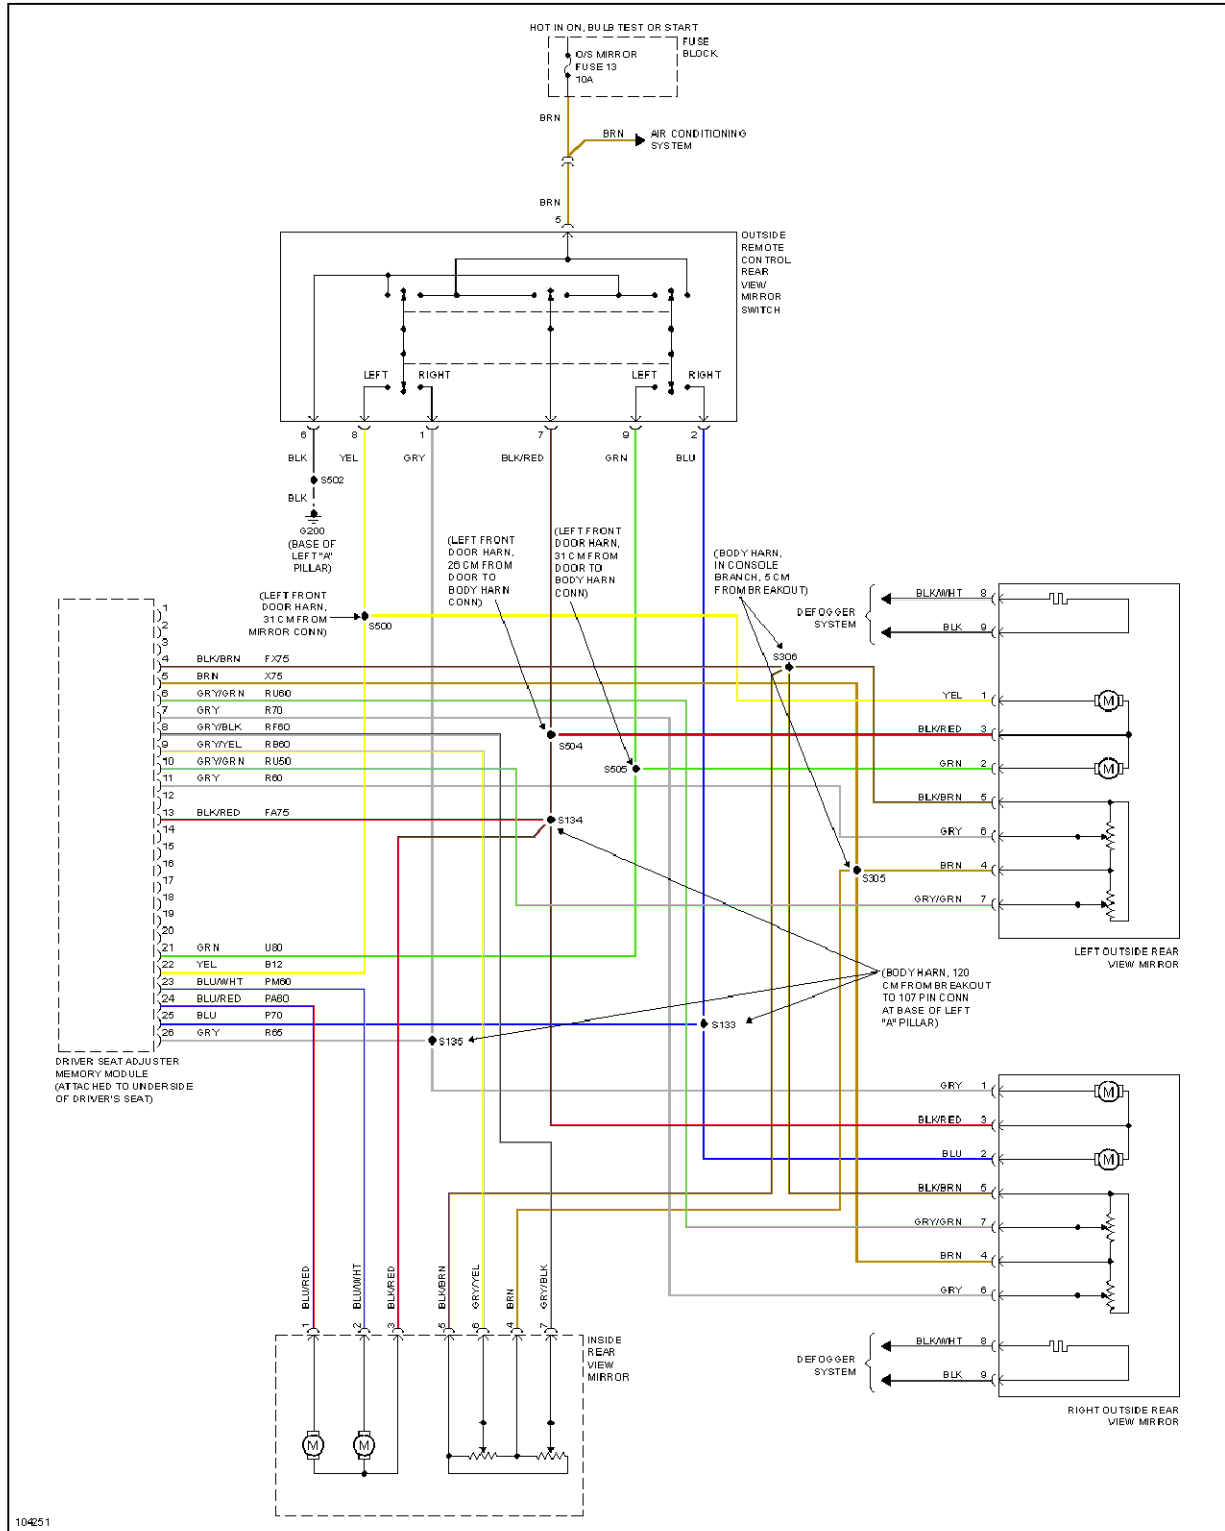

Fig. 21: Horn Circuit

INSTRUMENT CLUSTER

1998 Cadillac Catera

1998 System Wiring Diagrams Cadillac - Catera

Fig. 23: Courtesy Lamps Circuit

1998 Cadillac Catera

1998 System Wiring Diagrams Cadillac - Catera

Fig. 24: Instrument Illumination Circuit

MEMORY SYSTEMS

1998 Cadillac Catera

1998 System Wiring Diagrams Cadillac - Catera

Fig. 25: Memory Seat/Mirrors Circuit (1 of 2)

1998 Cadillac Catera

1998 System Wiring Diagrams Cadillac - Catera

Fig. 26: Memory Seat/Mirrors Circuit (2 of 2)

POWER DISTRIBUTION

1998 Cadillac Catera

1998 System Wiring Diagrams Cadillac - Catera

Fig. 27: Power Distribution Circuit (1 of 2)

1998 Cadillac Catera

1998 System Wiring Diagrams Cadillac - Catera