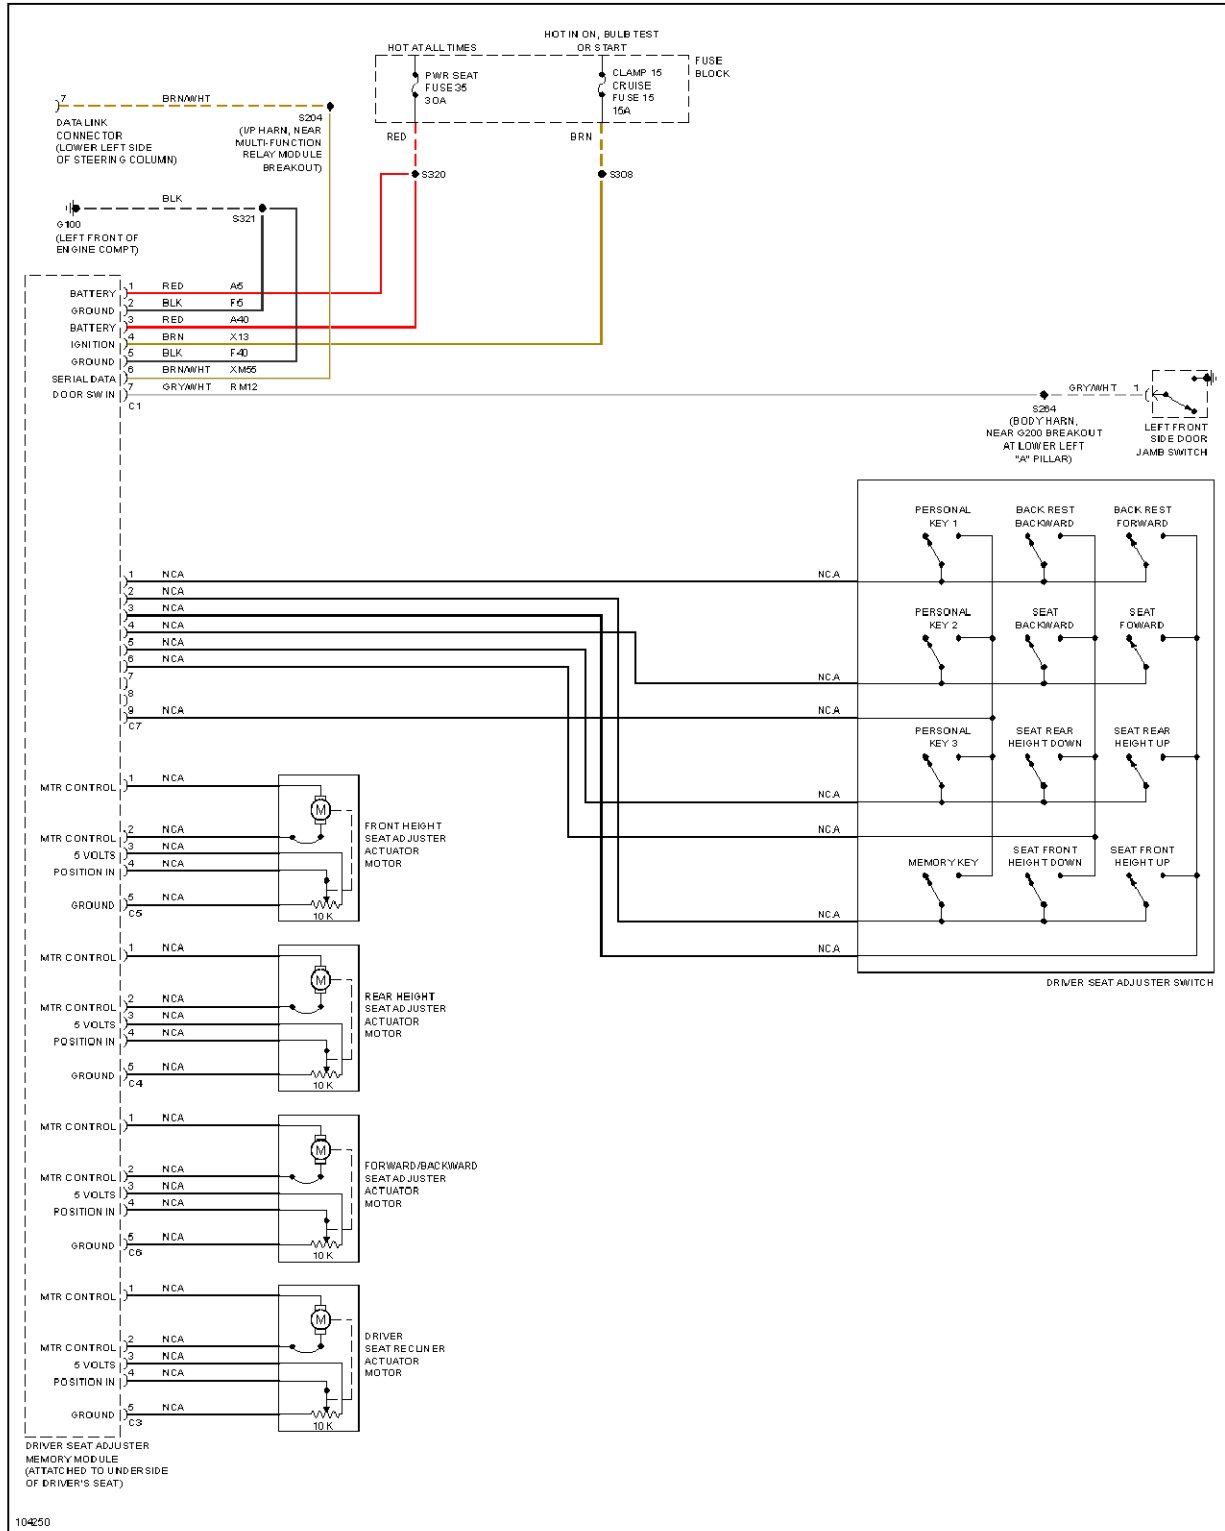

Fig. 21: Horn Circuit

INSTRUMENT CLUSTER

1998 Cadillac Catera

1998 System Wiring Diagrams Cadillac - Catera

Fig. 23: Courtesy Lamps Circuit

1998 Cadillac Catera

1998 System Wiring Diagrams Cadillac - Catera

Fig. 24: Instrument Illumination Circuit

MEMORY SYSTEMS

1998 Cadillac Catera

1998 System Wiring Diagrams Cadillac - Catera

Fig. 25: Memory Seat/Mirrors Circuit (1 of 2)

1998 Cadillac Catera

1998 System Wiring Diagrams Cadillac - Catera

Fig. 26: Memory Seat/Mirrors Circuit (2 of 2)

POWER DISTRIBUTION

1998 Cadillac Catera

1998 System Wiring Diagrams Cadillac - Catera

Fig. 27: Power Distribution Circuit (1 of 2)

1998 Cadillac Catera

1998 System Wiring Diagrams Cadillac - Catera