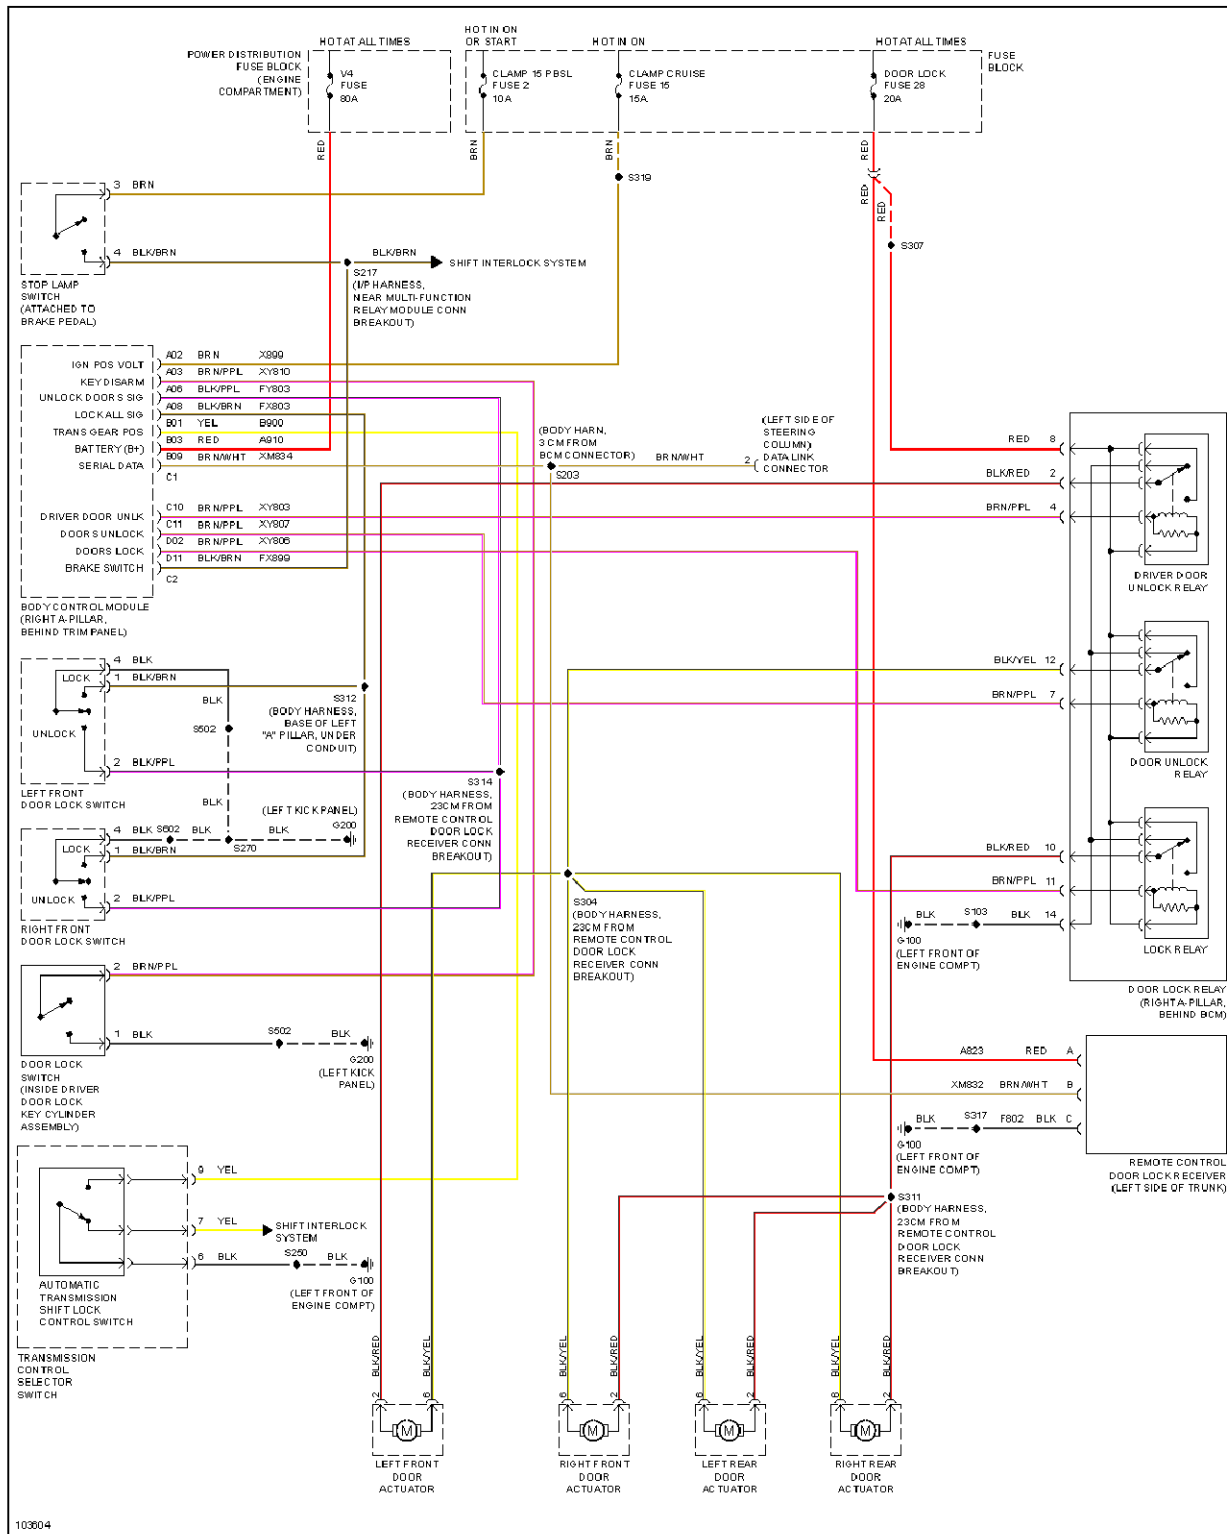

Fig. 26: Memory Seat/Mirrors Circuit (2 of 2)

POWER DISTRIBUTION

1998 Cadillac Catera

1998 System Wiring Diagrams Cadillac - Catera

Fig. 27: Power Distribution Circuit (1 of 2)

1998 Cadillac Catera

1998 System Wiring Diagrams Cadillac - Catera

Fig. 28: Power Distribution Circuit (2 of 2)

POWER DOOR LOCKS

1998 Cadillac Catera

1998 System Wiring Diagrams Cadillac - Catera

Fig. 29: Power Door Lock Circuit

POWER MIRRORS

Fig. 30: Photochromic Mirror Circuit

1998 Cadillac Catera

1998 System Wiring Diagrams Cadillac - Catera

Fig. 31: Power Mirrors Circuit

POWER SEATS

1998 Cadillac Catera

1998 System Wiring Diagrams Cadillac - Catera

Fig. 32: 6-Way & Recliner Power Seat Circuit