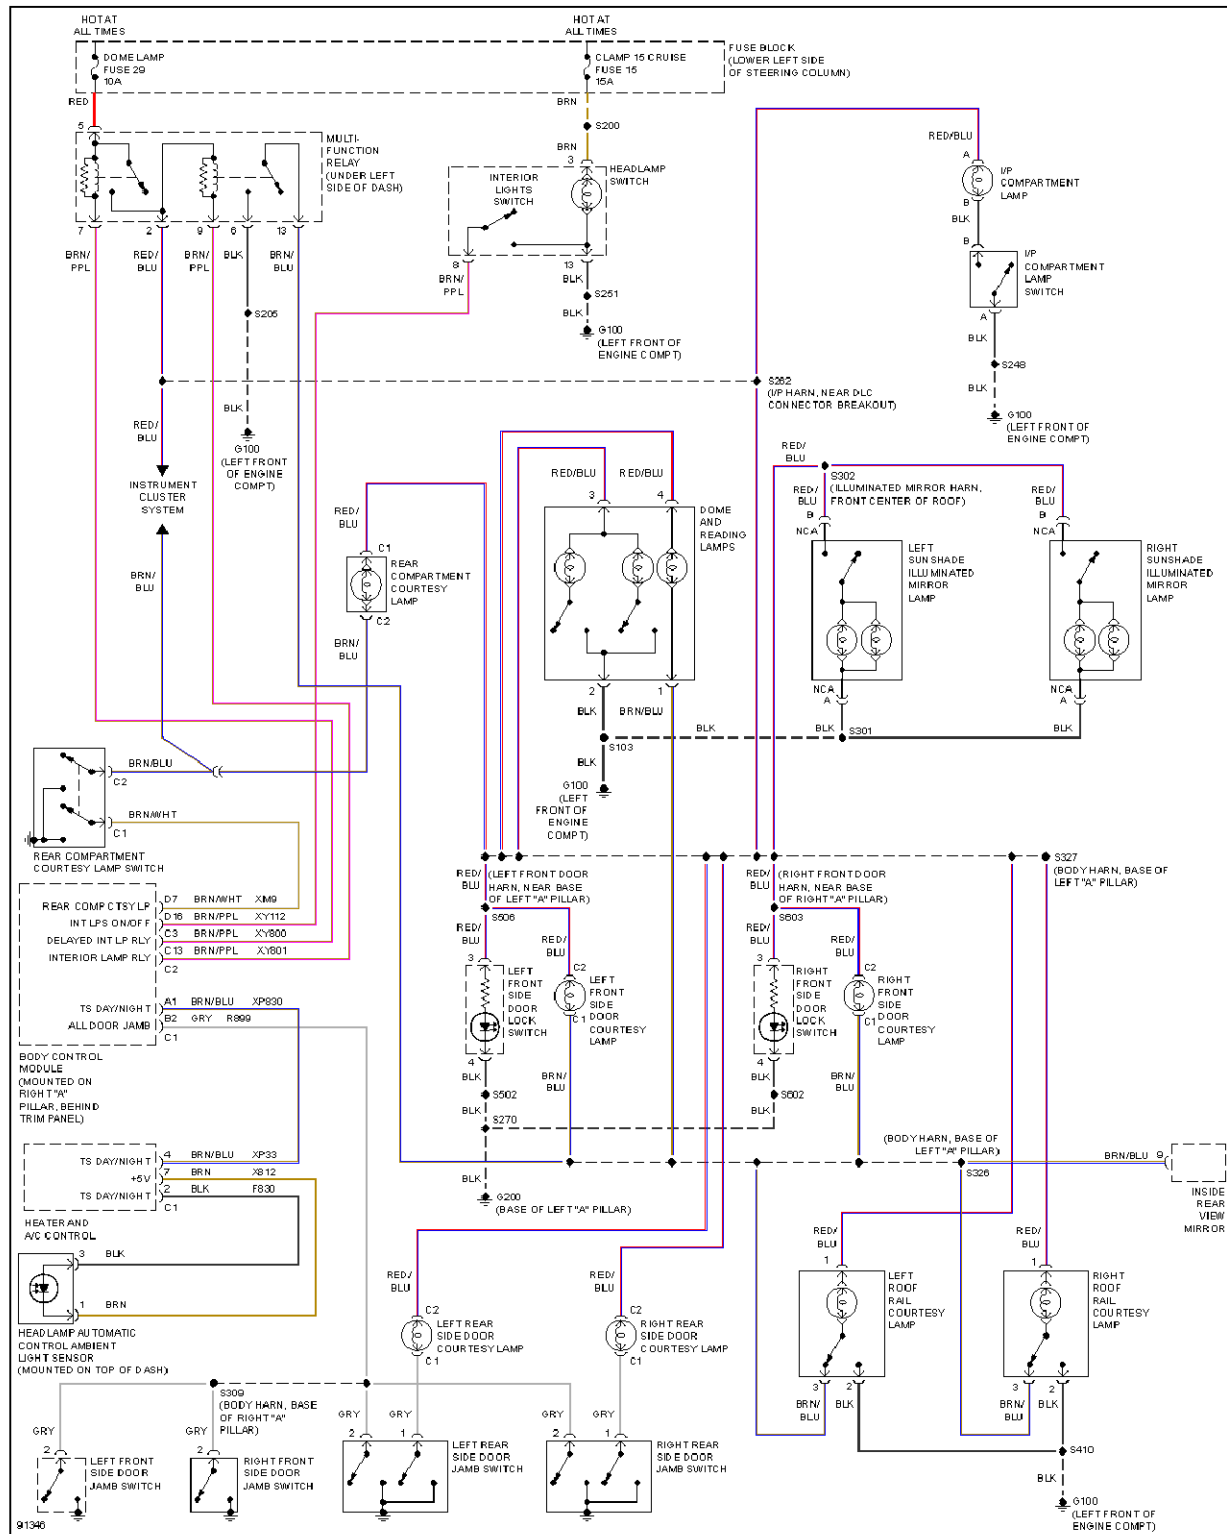

Fig. 21: Horn Circuit

INSTRUMENT CLUSTER

1998 Cadillac Catera

1998 System Wiring Diagrams Cadillac - Catera

Fig. 23: Courtesy Lamps Circuit

1998 Cadillac Catera

1998 System Wiring Diagrams Cadillac - Catera

Fig. 24: Instrument Illumination Circuit

MEMORY SYSTEMS

1998 Cadillac Catera

1998 System Wiring Diagrams Cadillac - Catera

Fig. 25: Memory Seat/Mirrors Circuit (1 of 2)

1998 Cadillac Catera

1998 System Wiring Diagrams Cadillac - Catera