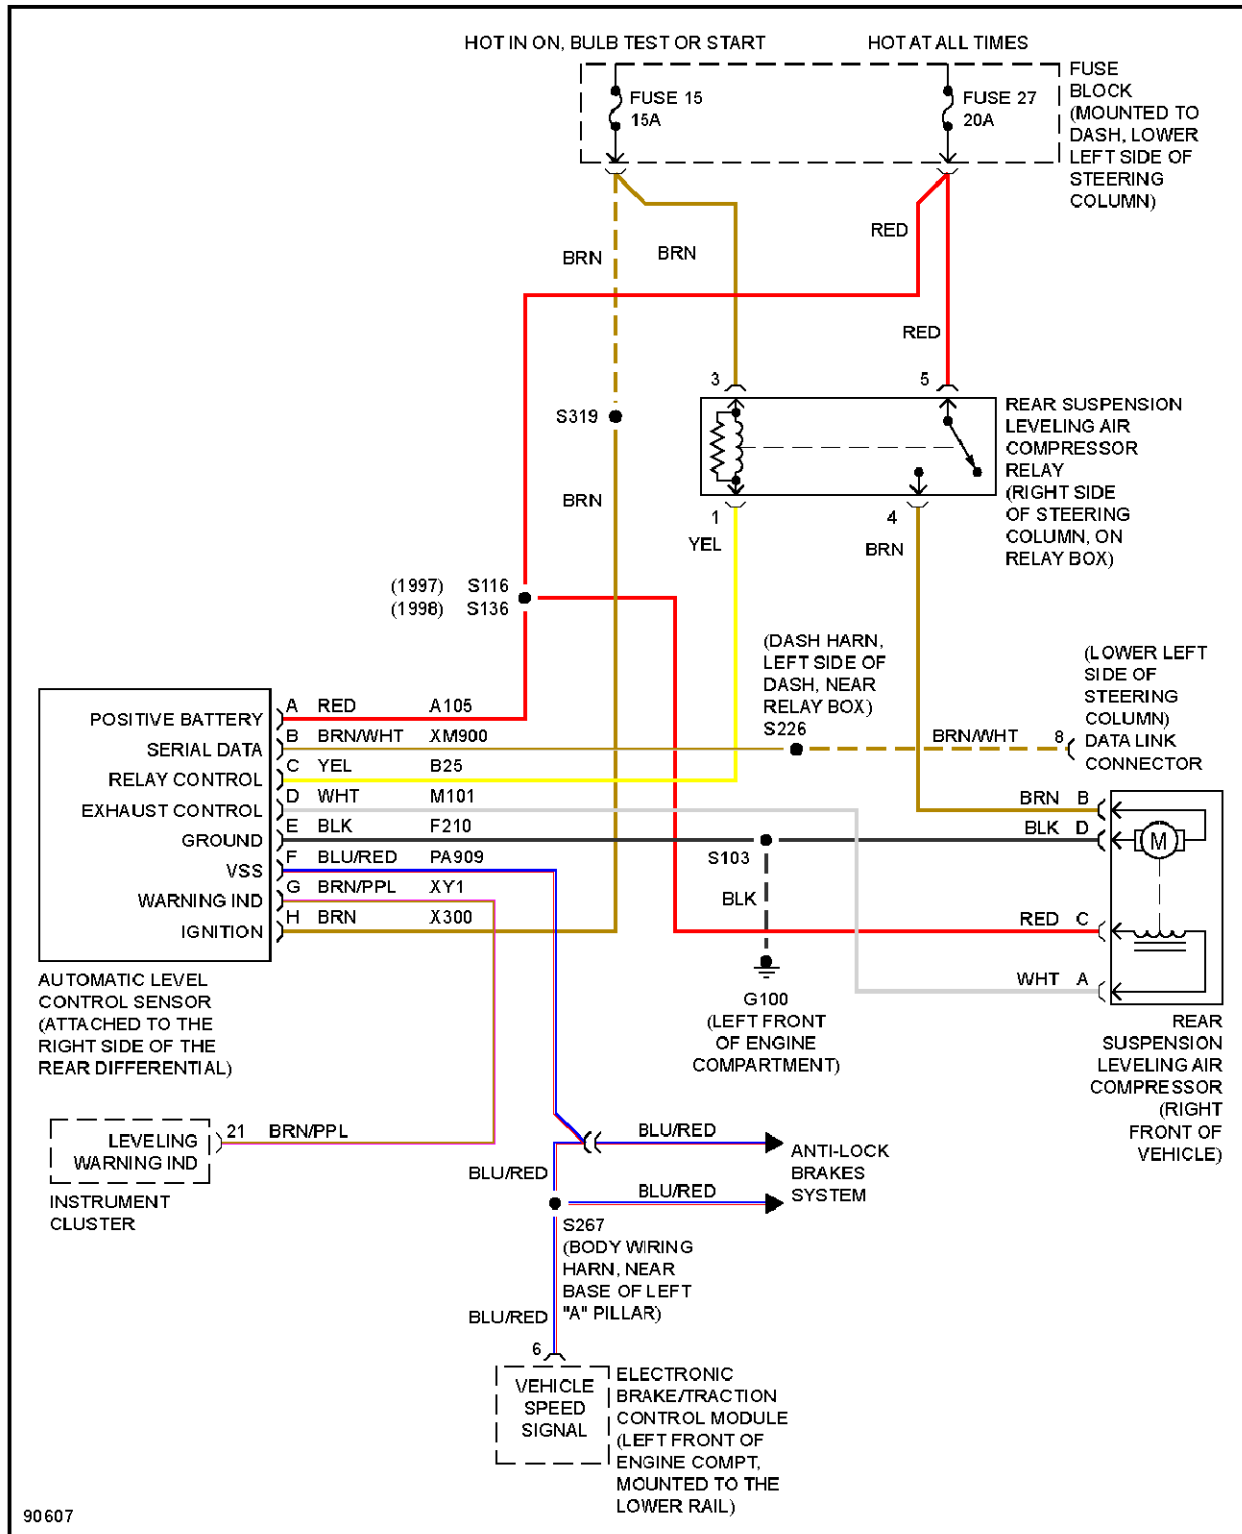

Fig. 10: Defogger Circuit

ELECTRONIC POWER STEERING

1998 Cadillac Catera

1998 System Wiring Diagrams Cadillac - Catera

Fig. 11: Electronic Power Steering Circuit

ELECTRONIC SUSPENSION

1998 Cadillac Catera

1998 System Wiring Diagrams Cadillac - Catera