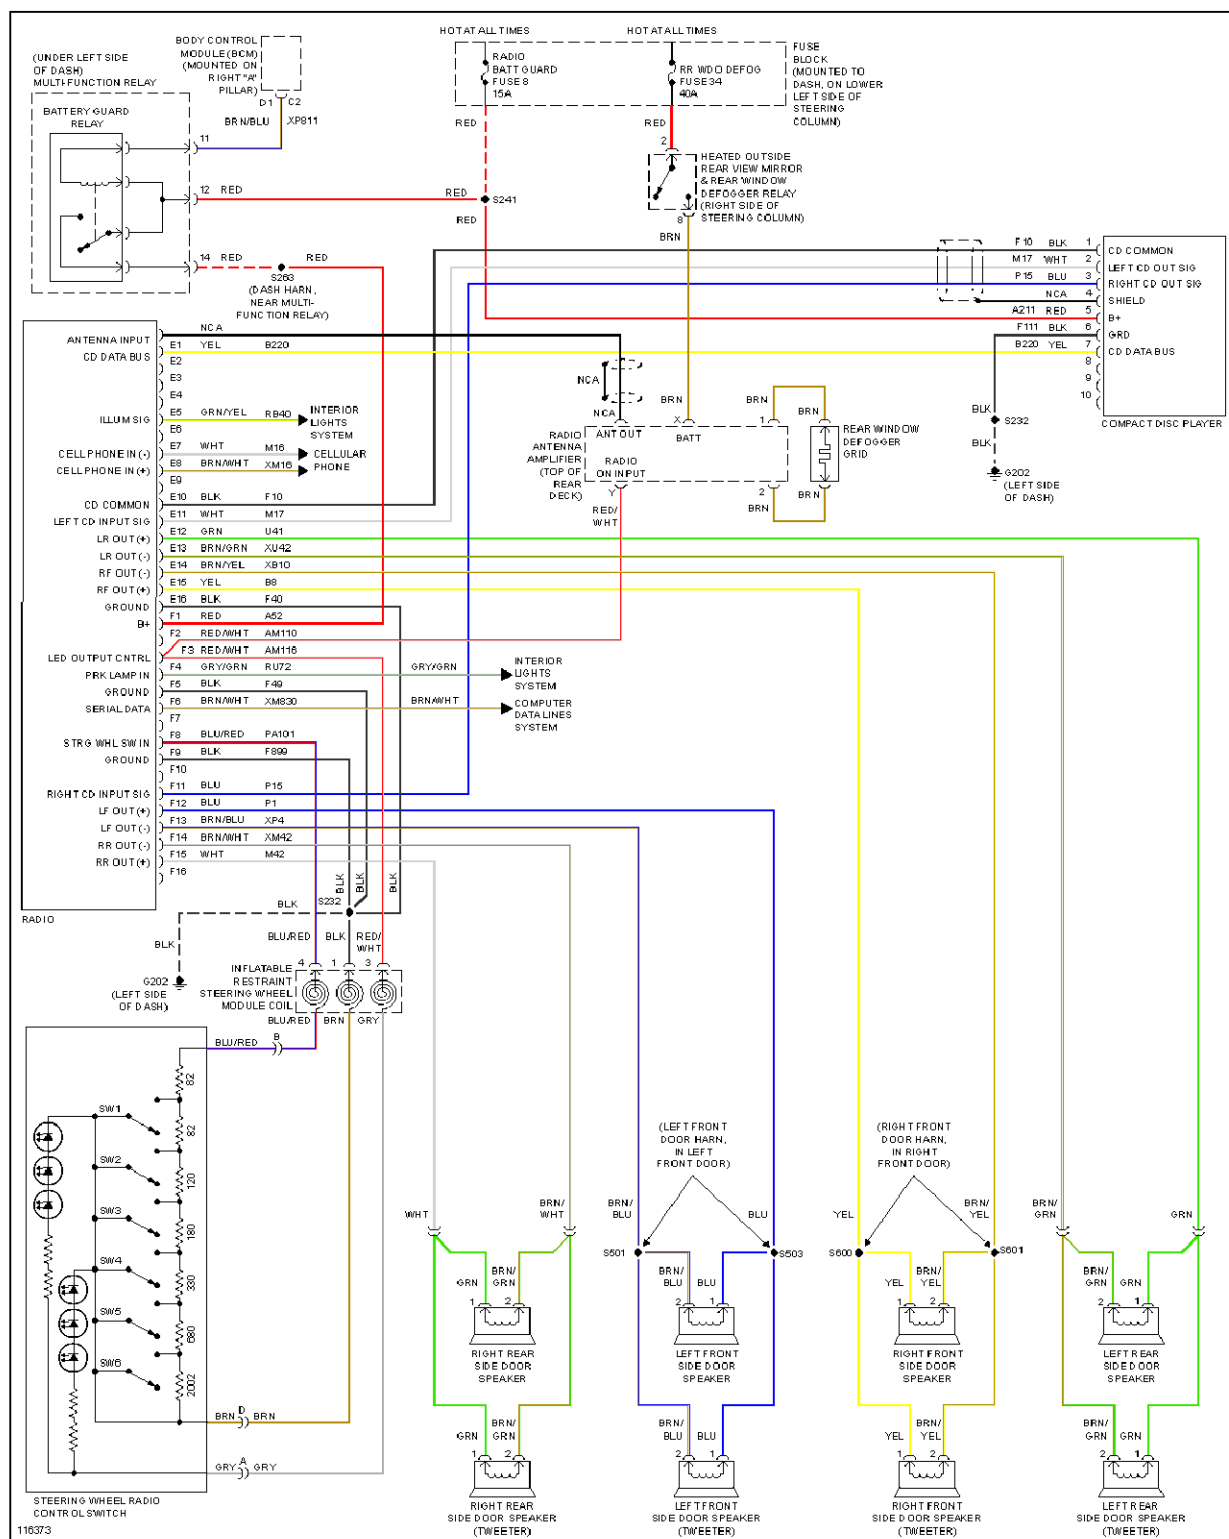

1998 Cadillac Catera

1998 System Wiring Diagrams Cadillac - Catera

Fig. 35: Power Top/Sunroof Circuits

POWER WINDOWS

1998 Cadillac Catera

1998 System Wiring Diagrams Cadillac - Catera

Fig. 36: Power Window Circuit

RADIO

1998 Cadillac Catera

1998 System Wiring Diagrams Cadillac - Catera

Fig. 37: Radio Circuits, W/ Bose System

1998 Cadillac Catera

1998 System Wiring Diagrams Cadillac - Catera

Fig. 38: Radio Circuits, W/O Bose System

SHIFT INTERLOCKS

Fig. 39: Shift Interlock Circuit

STARTING/CHARGING

1998 Cadillac Catera

1998 System Wiring Diagrams Cadillac - Catera

Fig. 40: Charging Circuit

Fig. 41: Starting Circuit

SUPPLEMENTAL RESTRAINTS