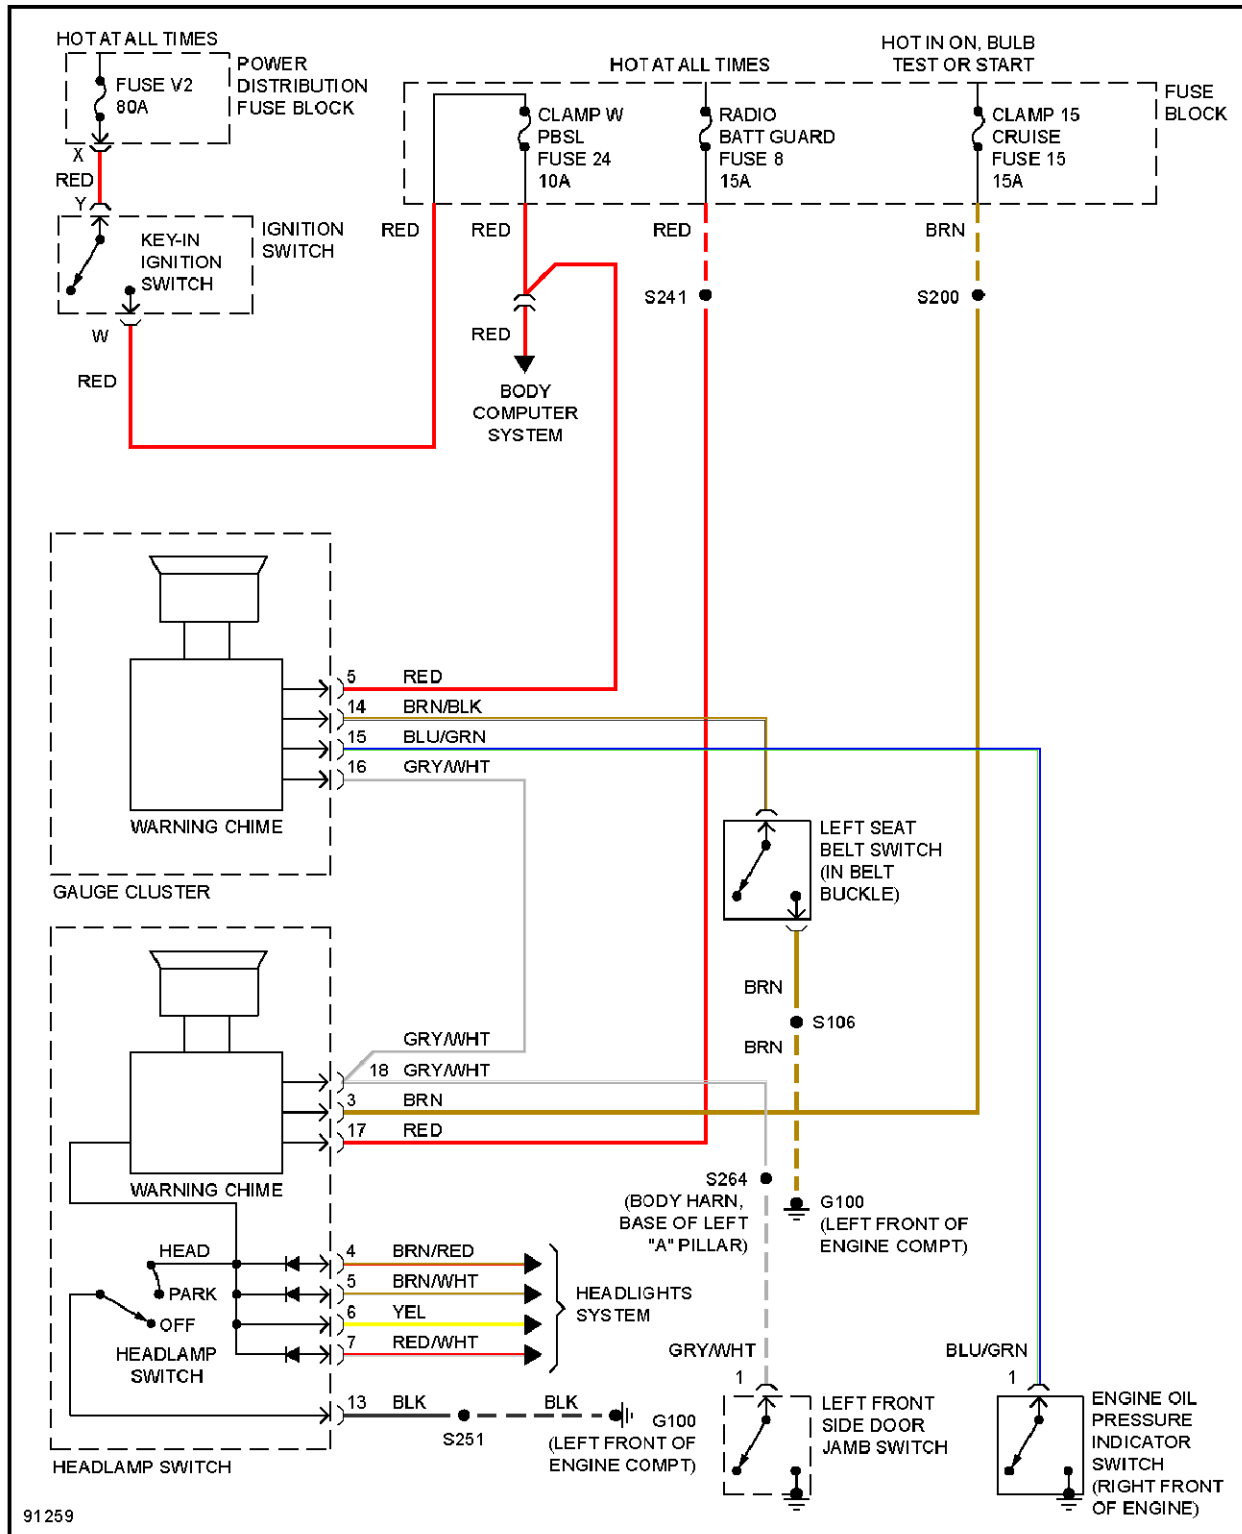

1998 Cadillac Catera

1998 System Wiring Diagrams Cadillac - Catera

Fig. 42: Supplemental Restraint Circuit

TRANSMISSION

3.0L

1998 Cadillac Catera

1998 System Wiring Diagrams Cadillac - Catera

Fig. 43: 3.0L (VIN R), Transmission Circuit, 4L30-E (1 of 2)

1998 Cadillac Catera

1998 System Wiring Diagrams Cadillac - Catera

Fig. 44: 3.0L (VIN R), Transmission Circuit, 4L30-E (2 of 2)

TRUNK, TAILGATE, FUEL DOOR

1998 Cadillac Catera

1998 System Wiring Diagrams Cadillac - Catera

Fig. 45: Trunk & Fuel Door Release Circuit

WARNING SYSTEMS

1998 Cadillac Catera

1998 System Wiring Diagrams Cadillac - Catera

Fig. 46: Warning System Circuits

WIPER/WASHER

1998 Cadillac Catera

1998 System Wiring Diagrams Cadillac - Catera

Fig. 47: Wiper/Washer Circuit