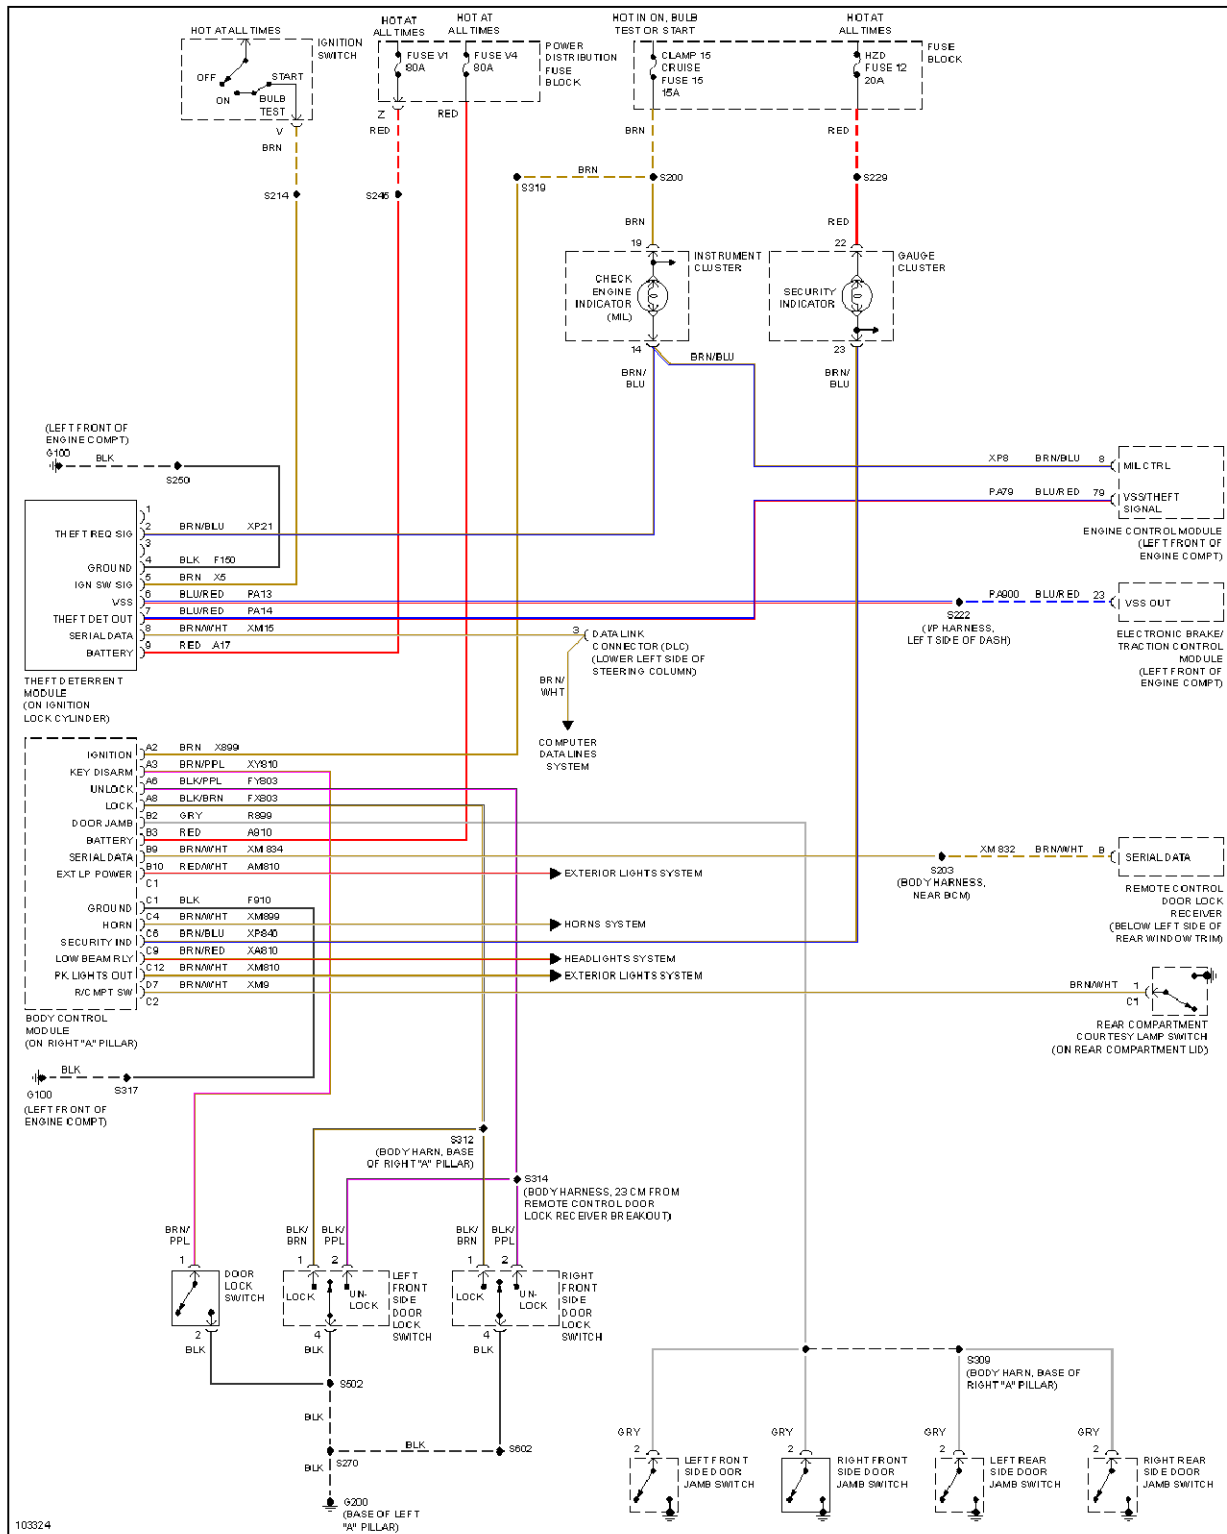

Fig. 2: A/C Circuit (2 of 2)

1998 Cadillac Catera

1998 System Wiring Diagrams Cadillac - Catera

Fig. 3: Compressor Circuit

ANTI-LOCK BRAKES

1998 Cadillac Catera

1998 System Wiring Diagrams Cadillac - Catera

Fig. 4: Anti-lock Brake Circuits

ANTI-THEFT

1998 Cadillac Catera

1998 System Wiring Diagrams Cadillac - Catera

Fig. 5: Anti-theft Circuit

BODY COMPUTER

1998 Cadillac Catera

1998 System Wiring Diagrams Cadillac - Catera

Fig. 6: Body Computer Circuits

COMPUTER DATA LINES

1998 Cadillac Catera

1998 System Wiring Diagrams Cadillac - Catera

Fig. 7: Computer Data Lines

COOLING FAN

1998 Cadillac Catera

1998 System Wiring Diagrams Cadillac - Catera