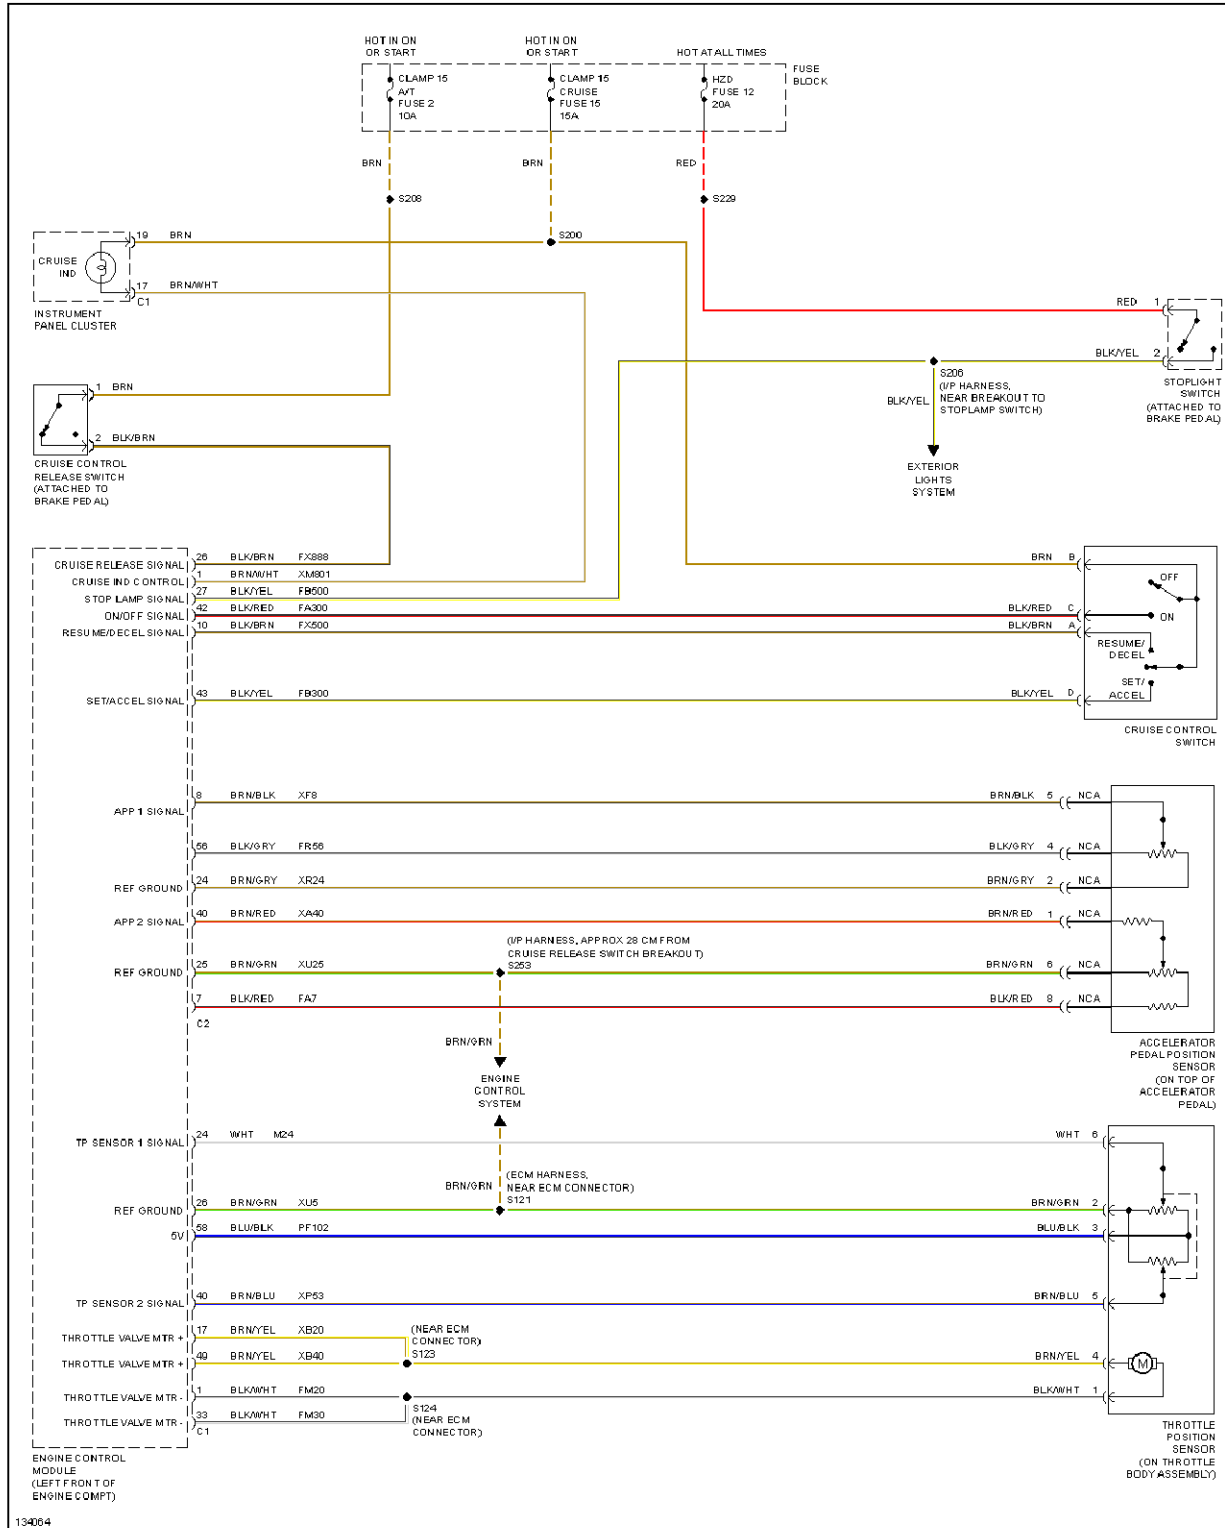

2001 Cadillac Catera

2001 SYSTEM WIRING DIAGRAMS CADILLAC Catera

Fig. 9: Cruise Control Circuit

DEFOGGERS