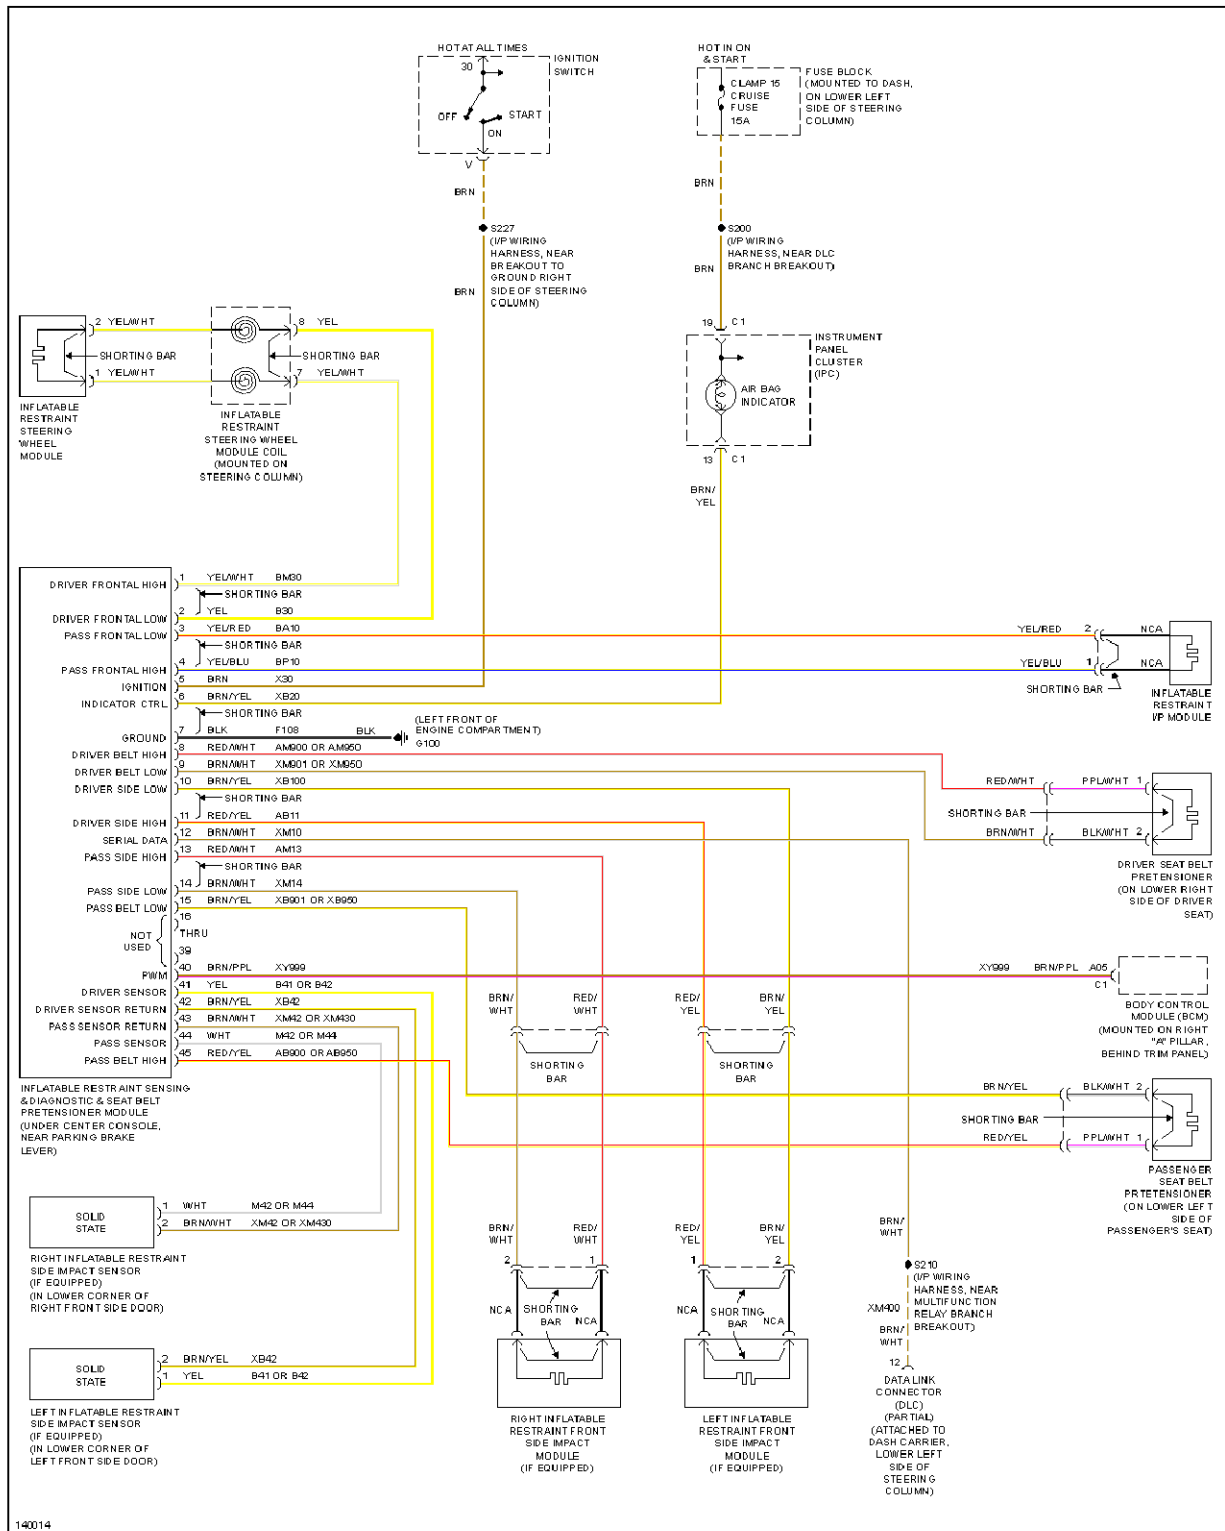

## 2001 SYSTEM WIRING DIAGRAMS CADILLAC Catera

Fig. 45: Supplemental Restraint Circuit