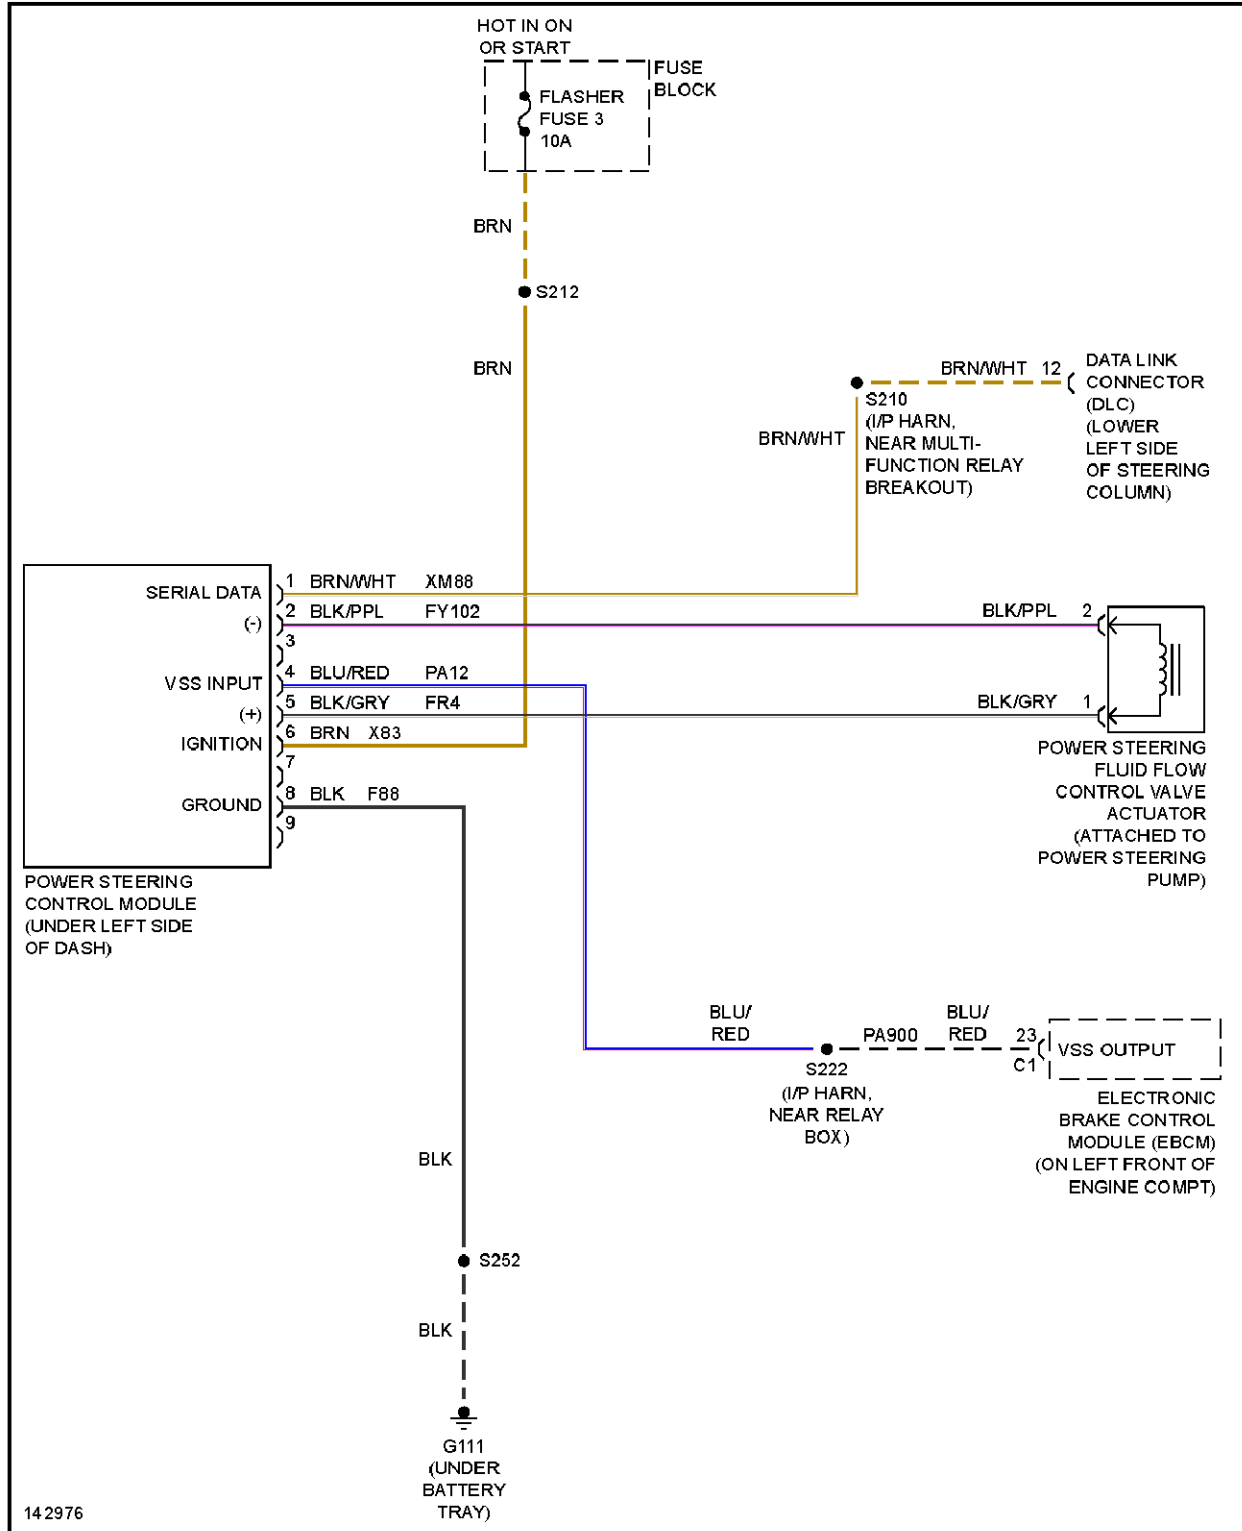

## 2001 SYSTEM WIRING DIAGRAMS CADILLAC Catera

**Fig. 9: Cruise Control Circuit**

### DEFOGGERS

Fig. 10: Defogger Circuit

ELECTRONIC POWER STEERING

Fig. 11: Electronic Power Steering Circuit

ELECTRONIC SUSPENSION