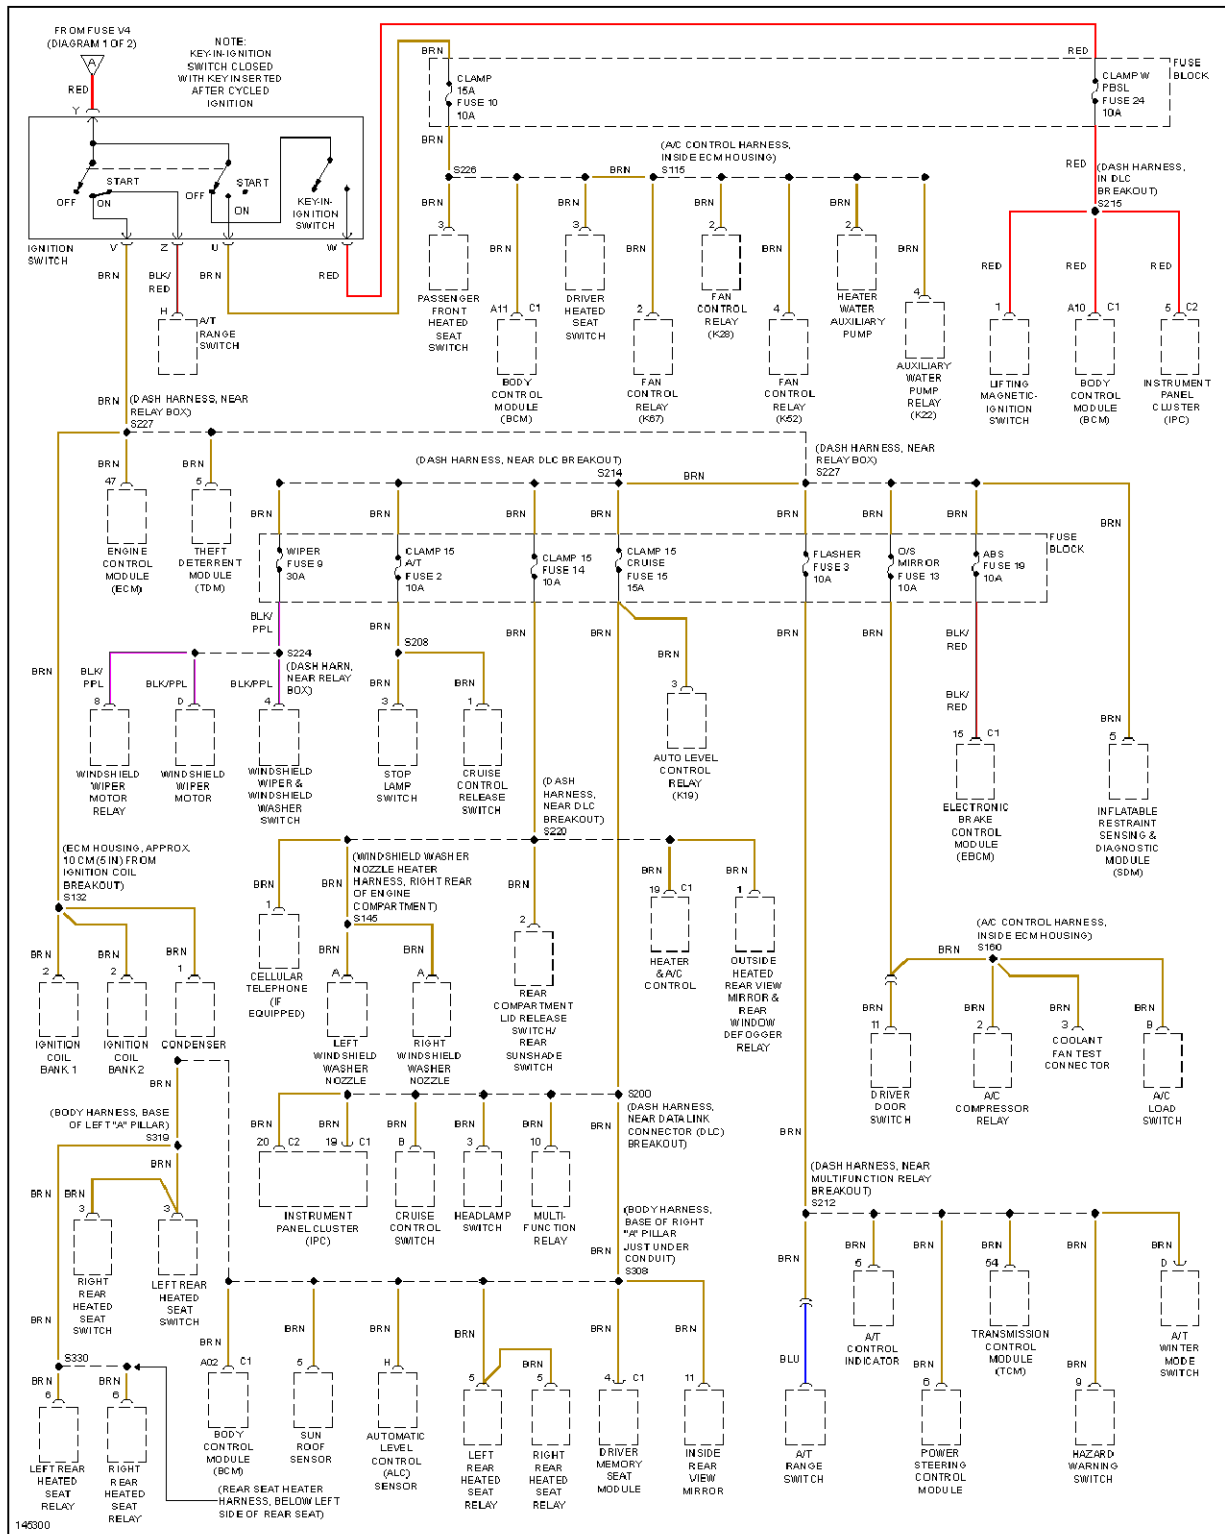

## 2001 SYSTEM WIRING DIAGRAMS CADILLAC Catera

Fig. 30: Power Distribution Circuit (2 of 2)