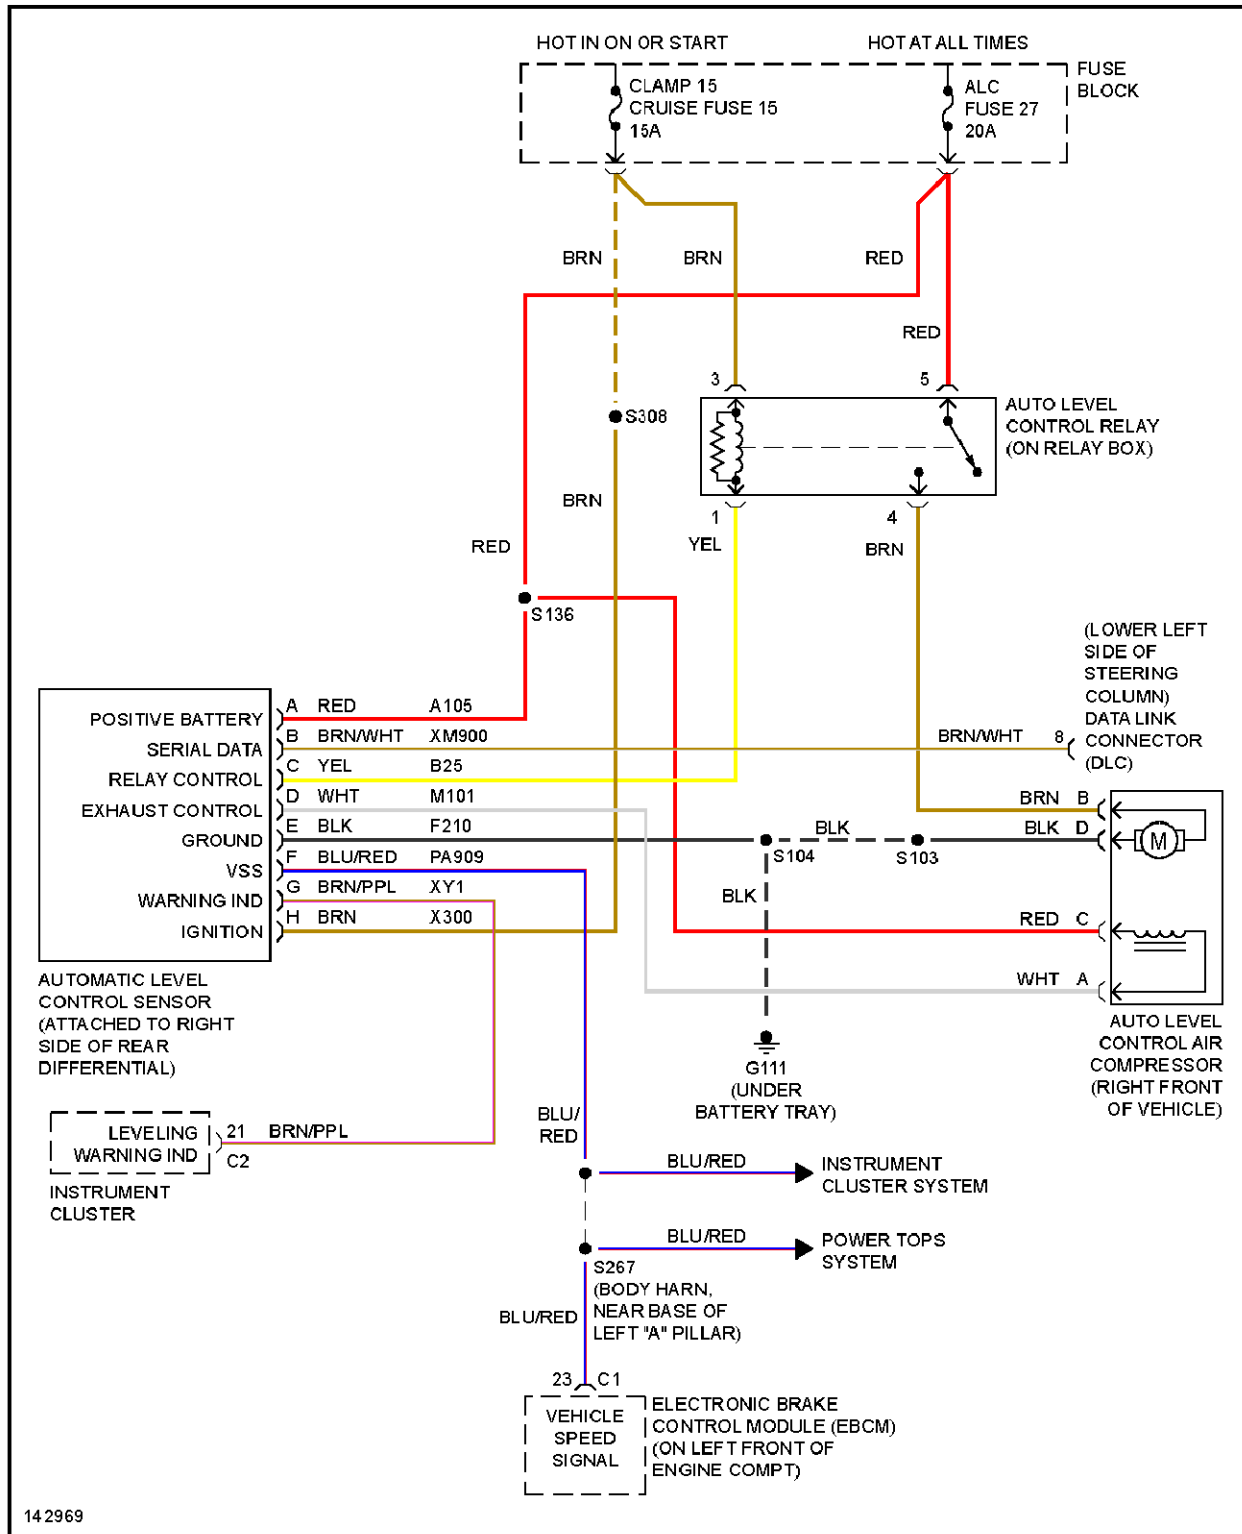

2001 Cadillac Catera

2001 SYSTEM WIRING DIAGRAMS CADILLAC Catera

Fig. 12: Electronic Suspension Circuit

ENGINE PERFORMANCE

3.0L