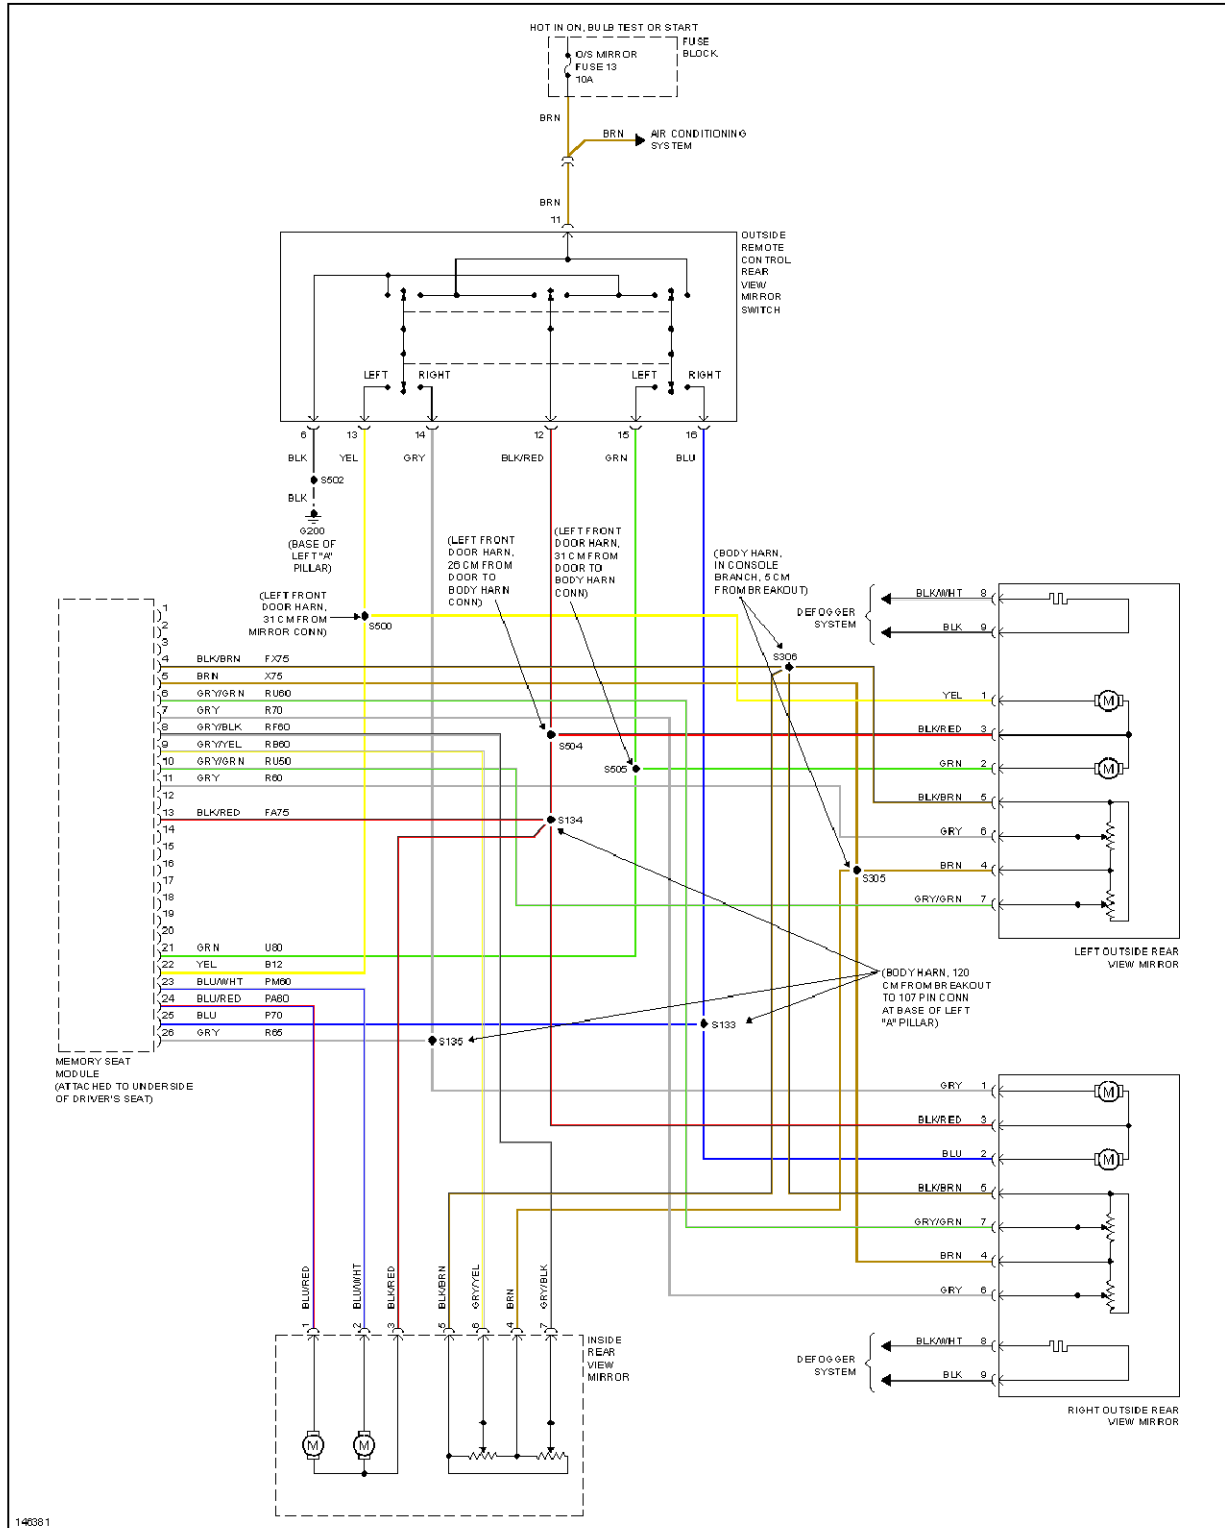

## 2001 SYSTEM WIRING DIAGRAMS CADILLAC Catera

Fig. 28: Memory Seat & Mirrors Circuit (2 of 2)

### POWER DISTRIBUTION