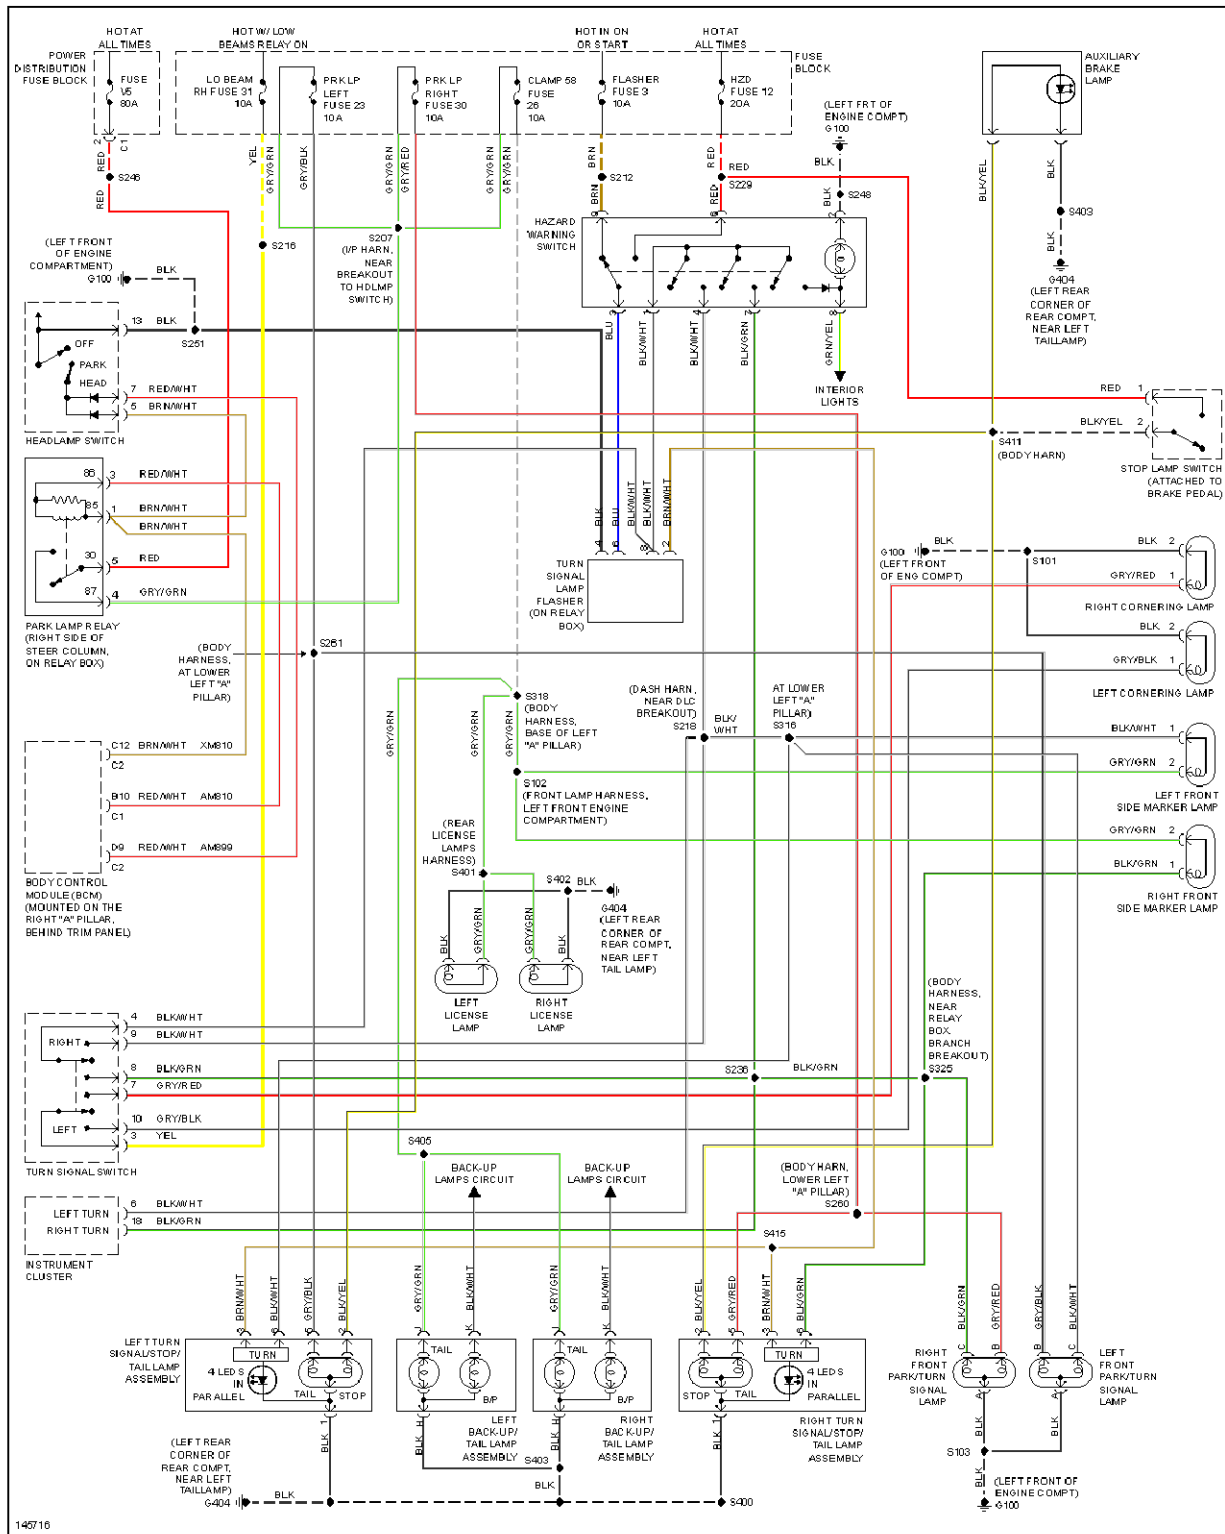

## 2001 SYSTEM WIRING DIAGRAMS CADILLAC Catera

Fig. 17: Exterior Lamps Circuit

### GROUND DISTRIBUTION