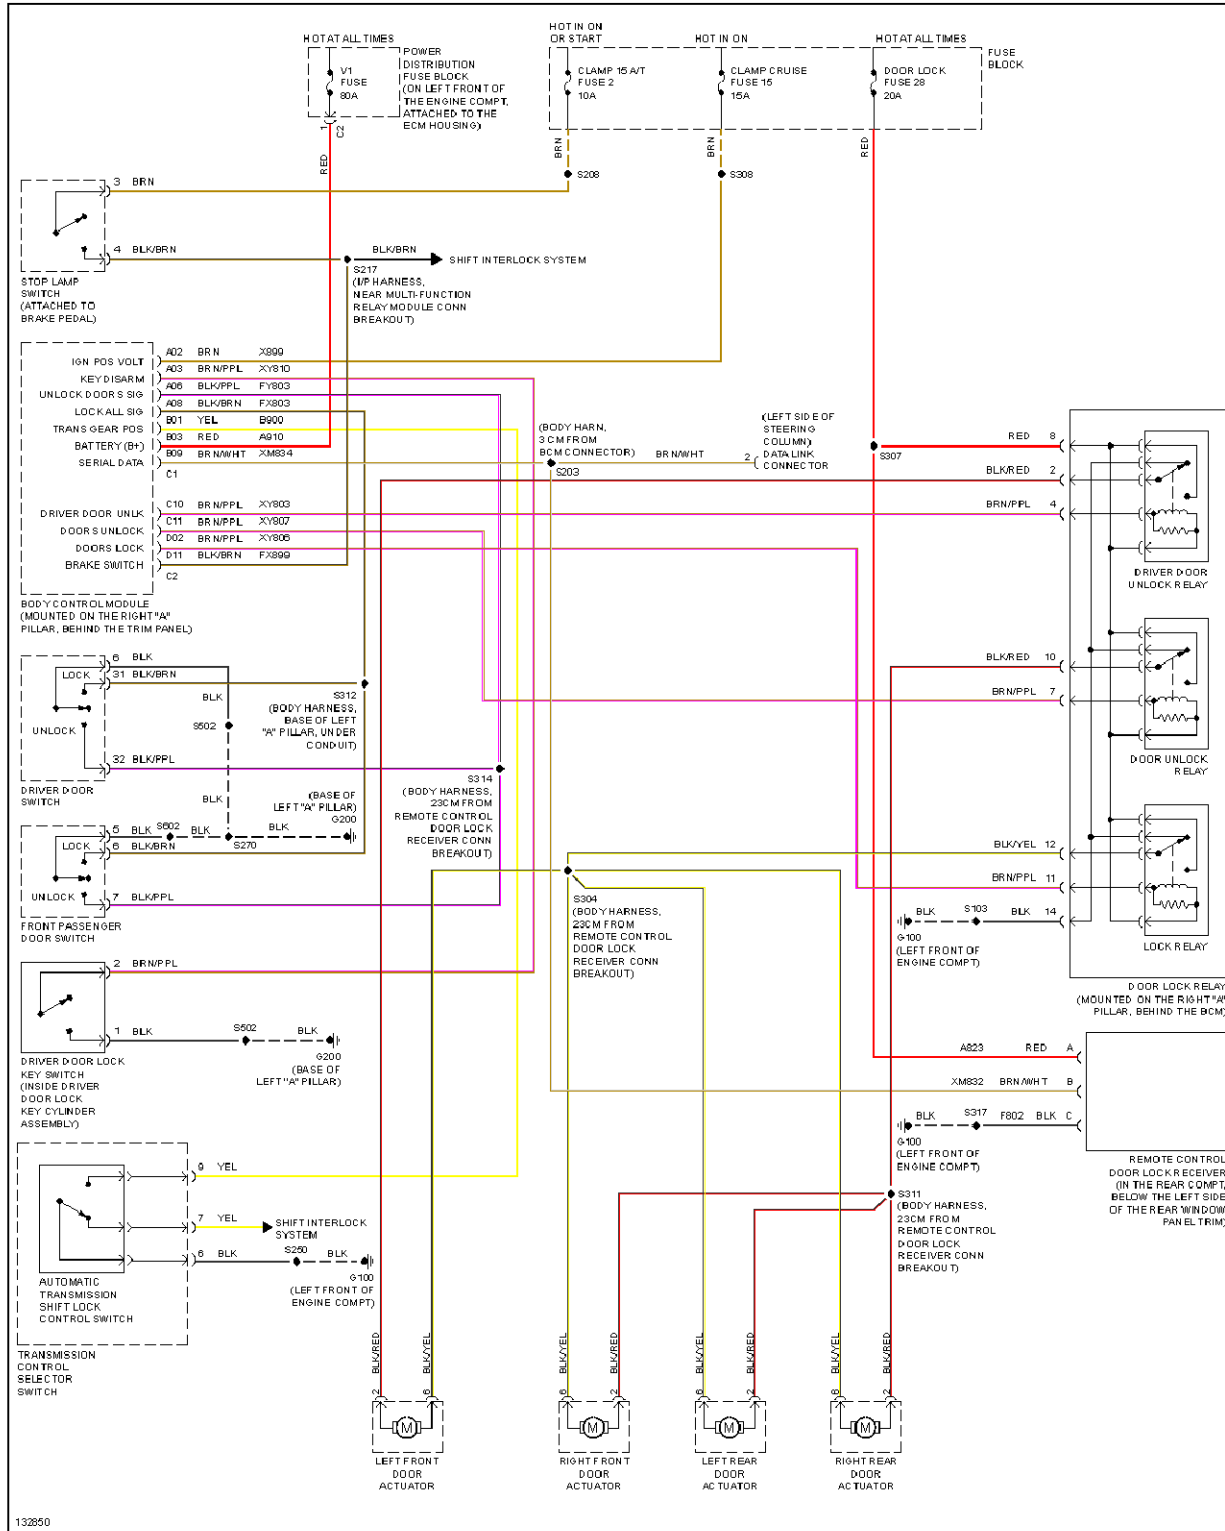

2001 Cadillac Catera

2001 SYSTEM WIRING DIAGRAMS CADILLAC Catera

Fig. 31: Power Door Lock Circuit

POWER MIRRORS