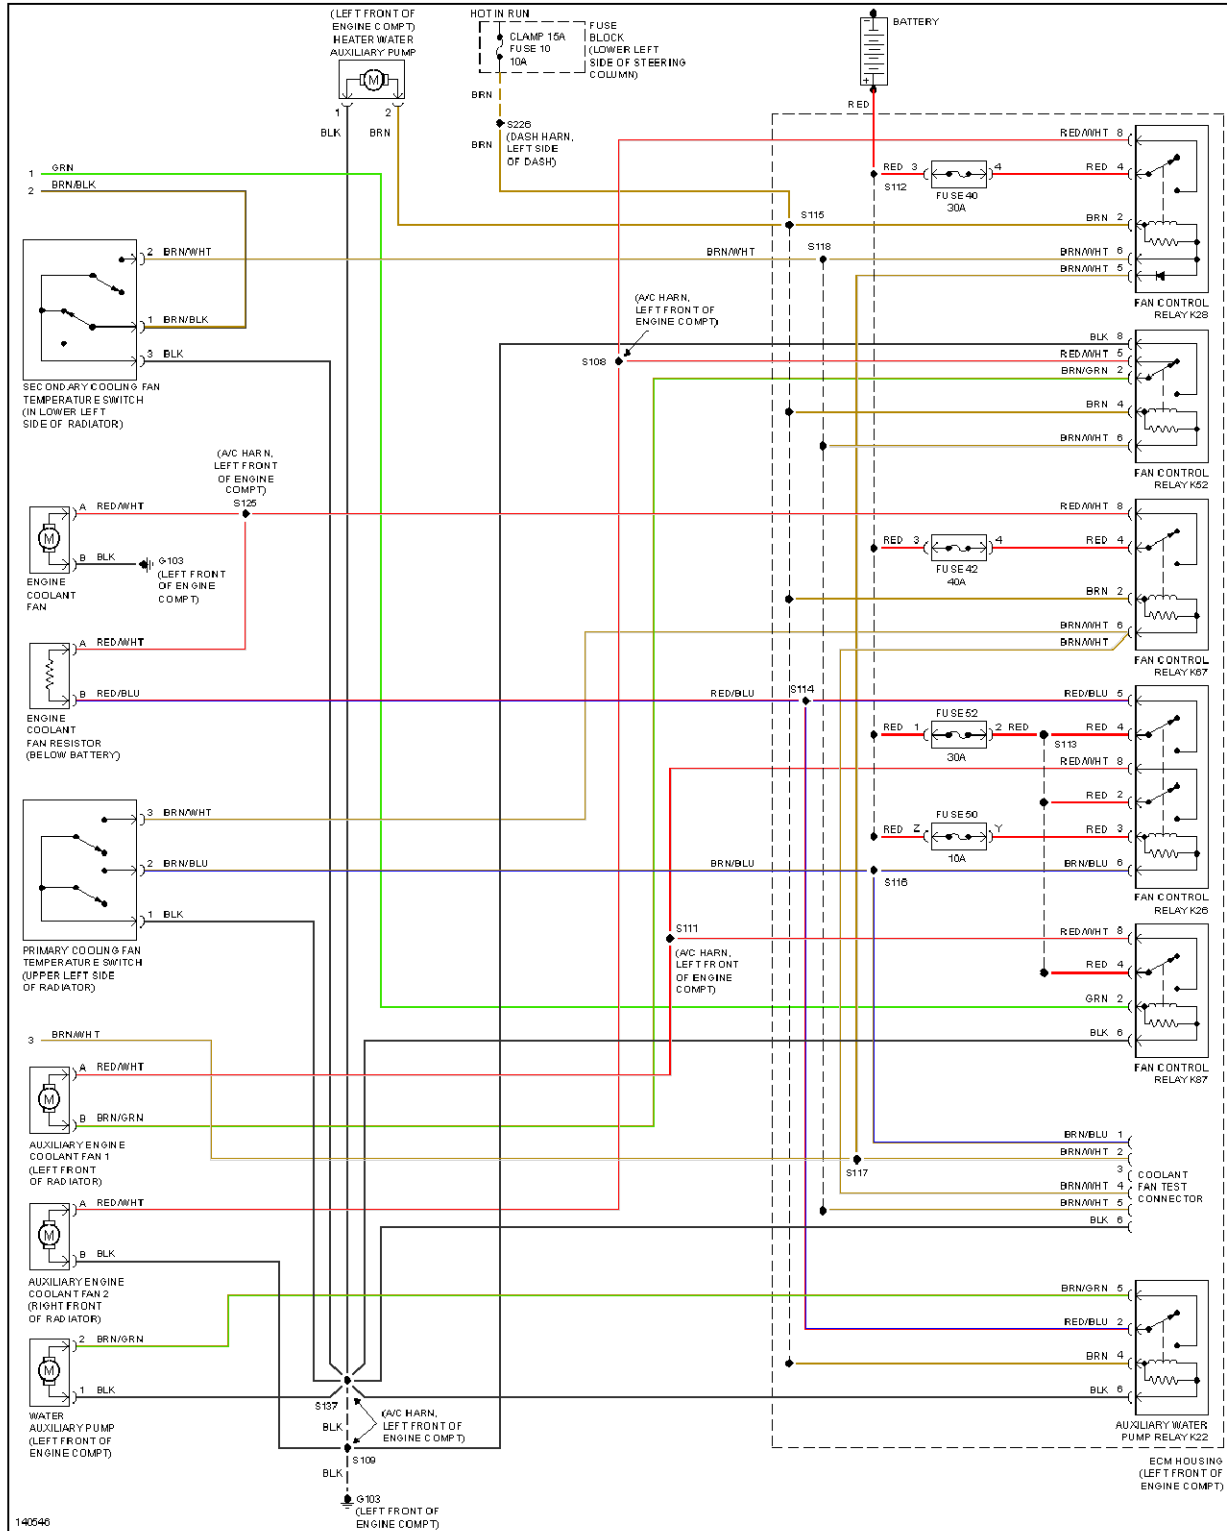

## 2001 SYSTEM WIRING DIAGRAMS CADILLAC Catera

Fig. 2: Automatic A/C Circuit (2 of 2)

125563

Fig. 3: Compressor Circuit

ANTI-LOCK BRAKES

## 2001 SYSTEM WIRING DIAGRAMS CADILLAC Catera

**Fig. 4: Anti-lock Brake Circuits**