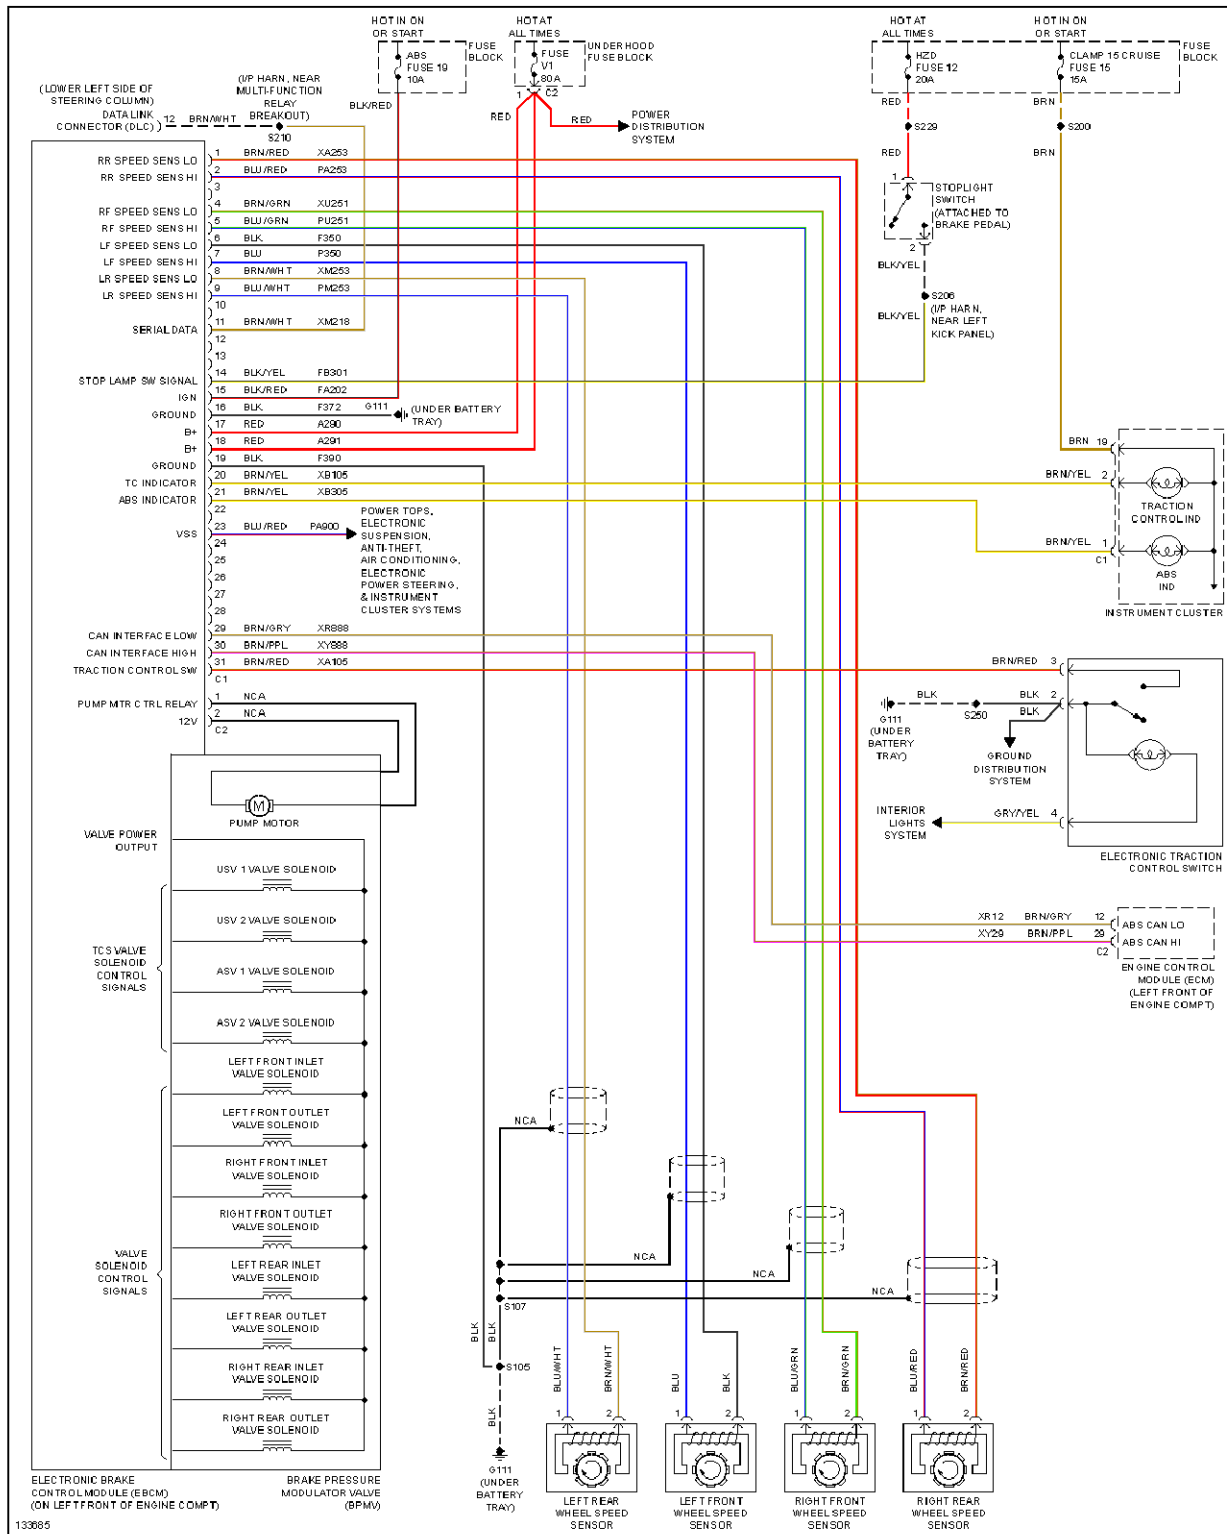

2001 Cadillac Catera

2001 SYSTEM WIRING DIAGRAMS CADILLAC Catera

Fig. 4: Anti-lock Brake Circuits

ANTI-THEFT