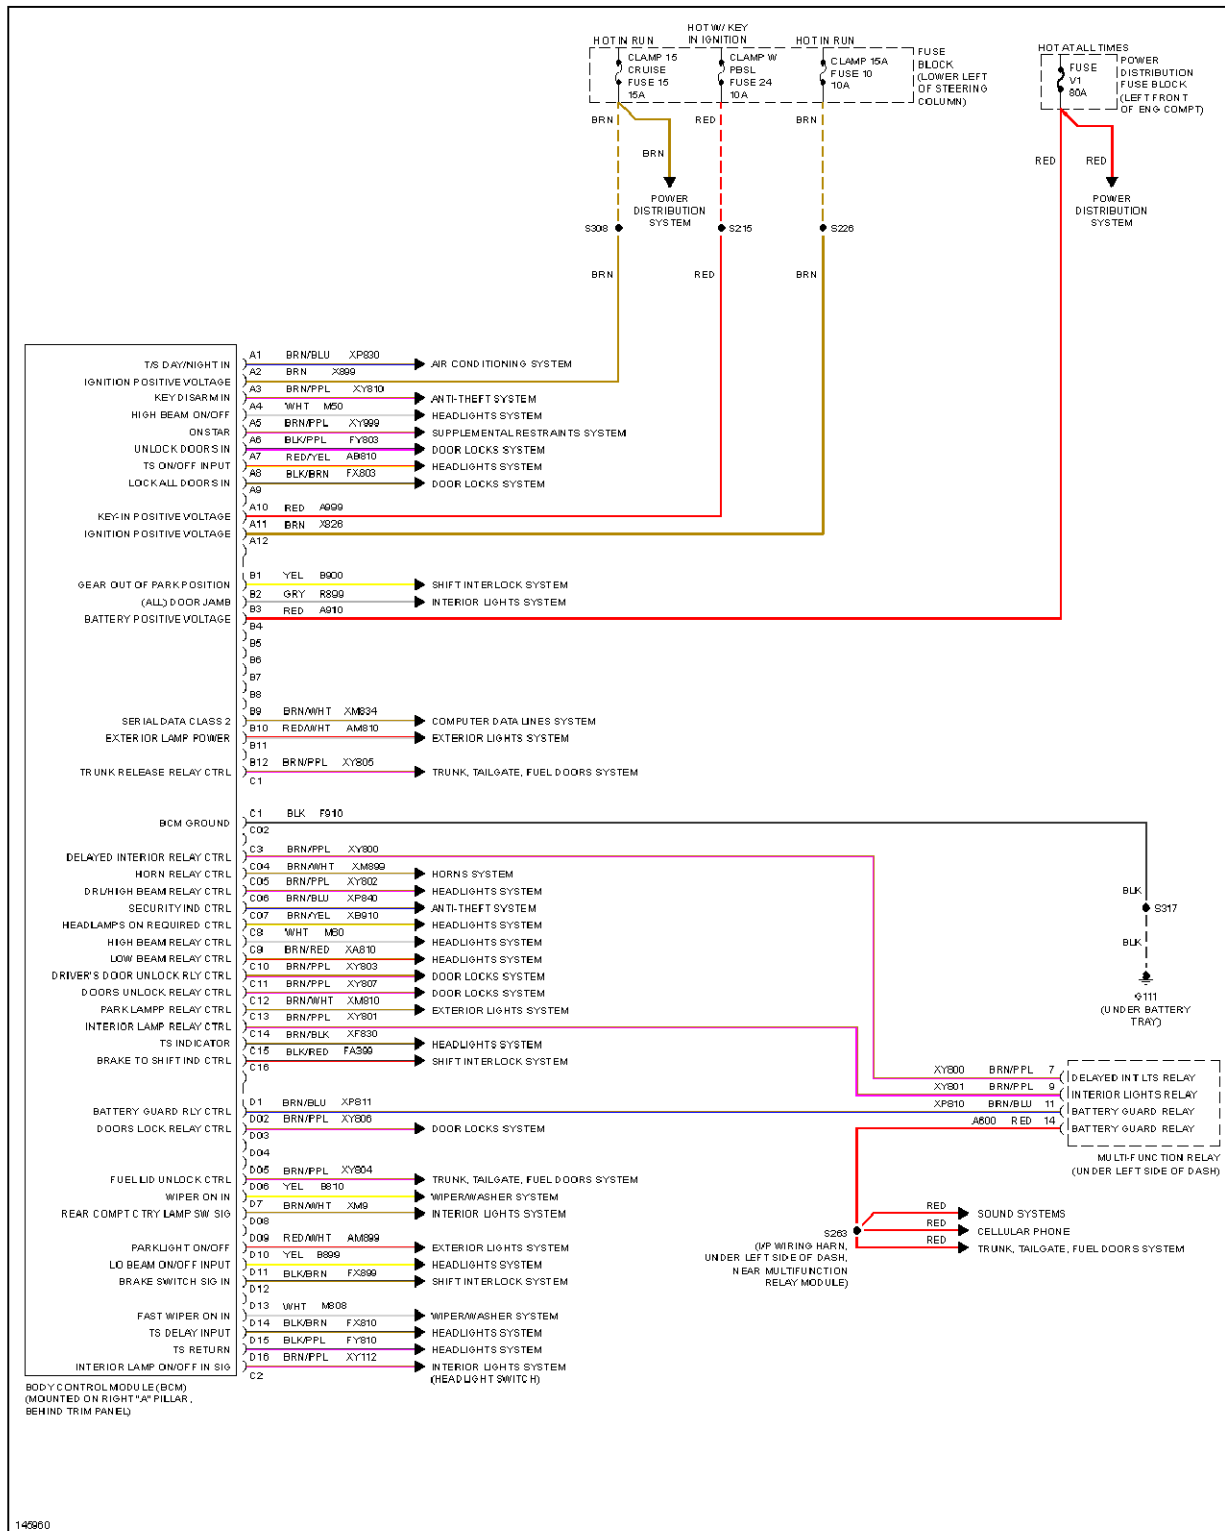

2001 Cadillac Catera

2001 SYSTEM WIRING DIAGRAMS CADILLAC Catera

Fig. 6: Body Computer Circuits

COMPUTER DATA LINES