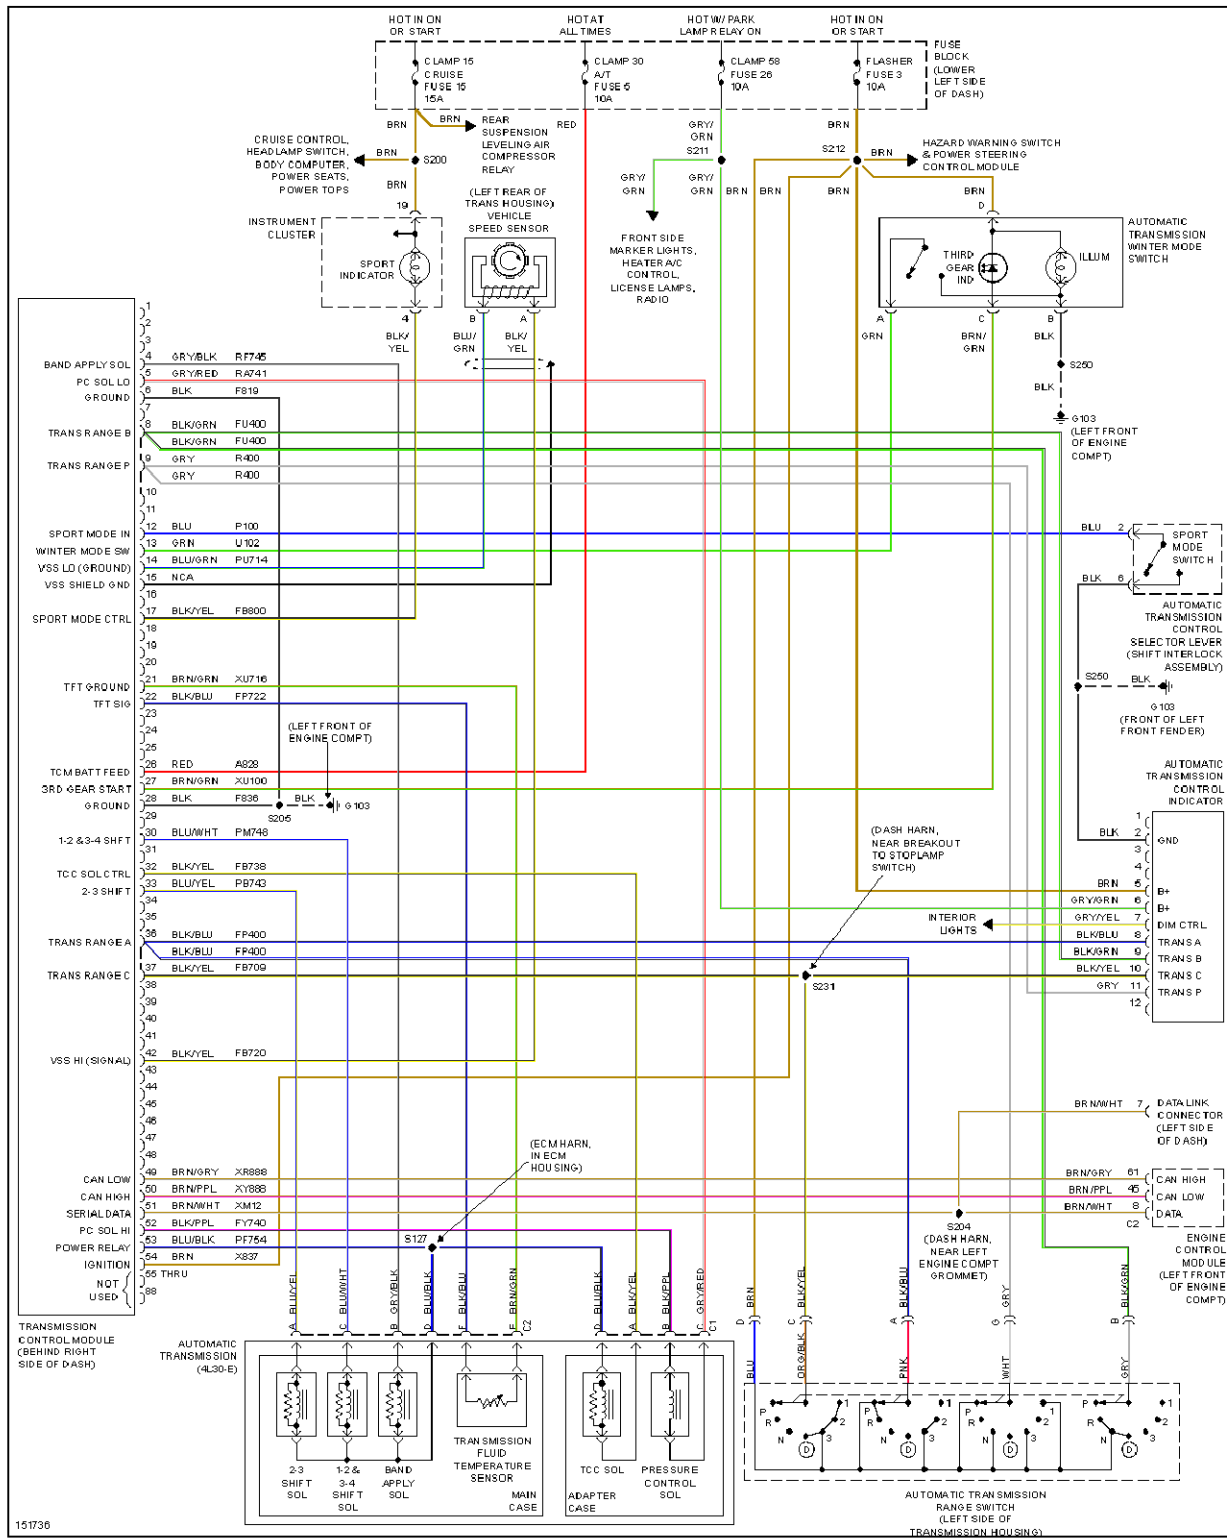

2001 Cadillac Catera

2001 SYSTEM WIRING DIAGRAMS CADILLAC Catera