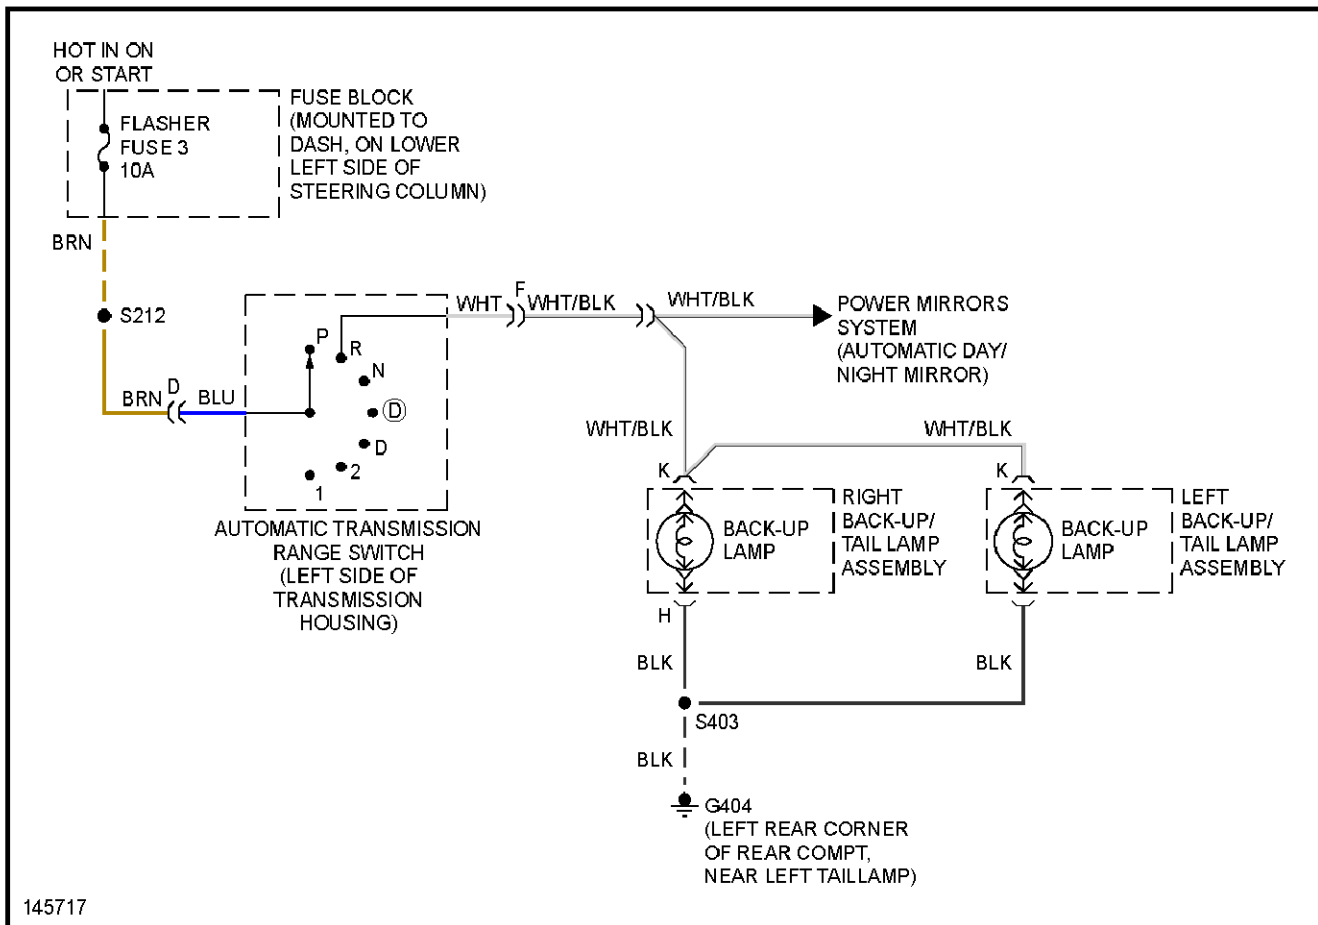

Fig. 16: Backup Lamps Circuit