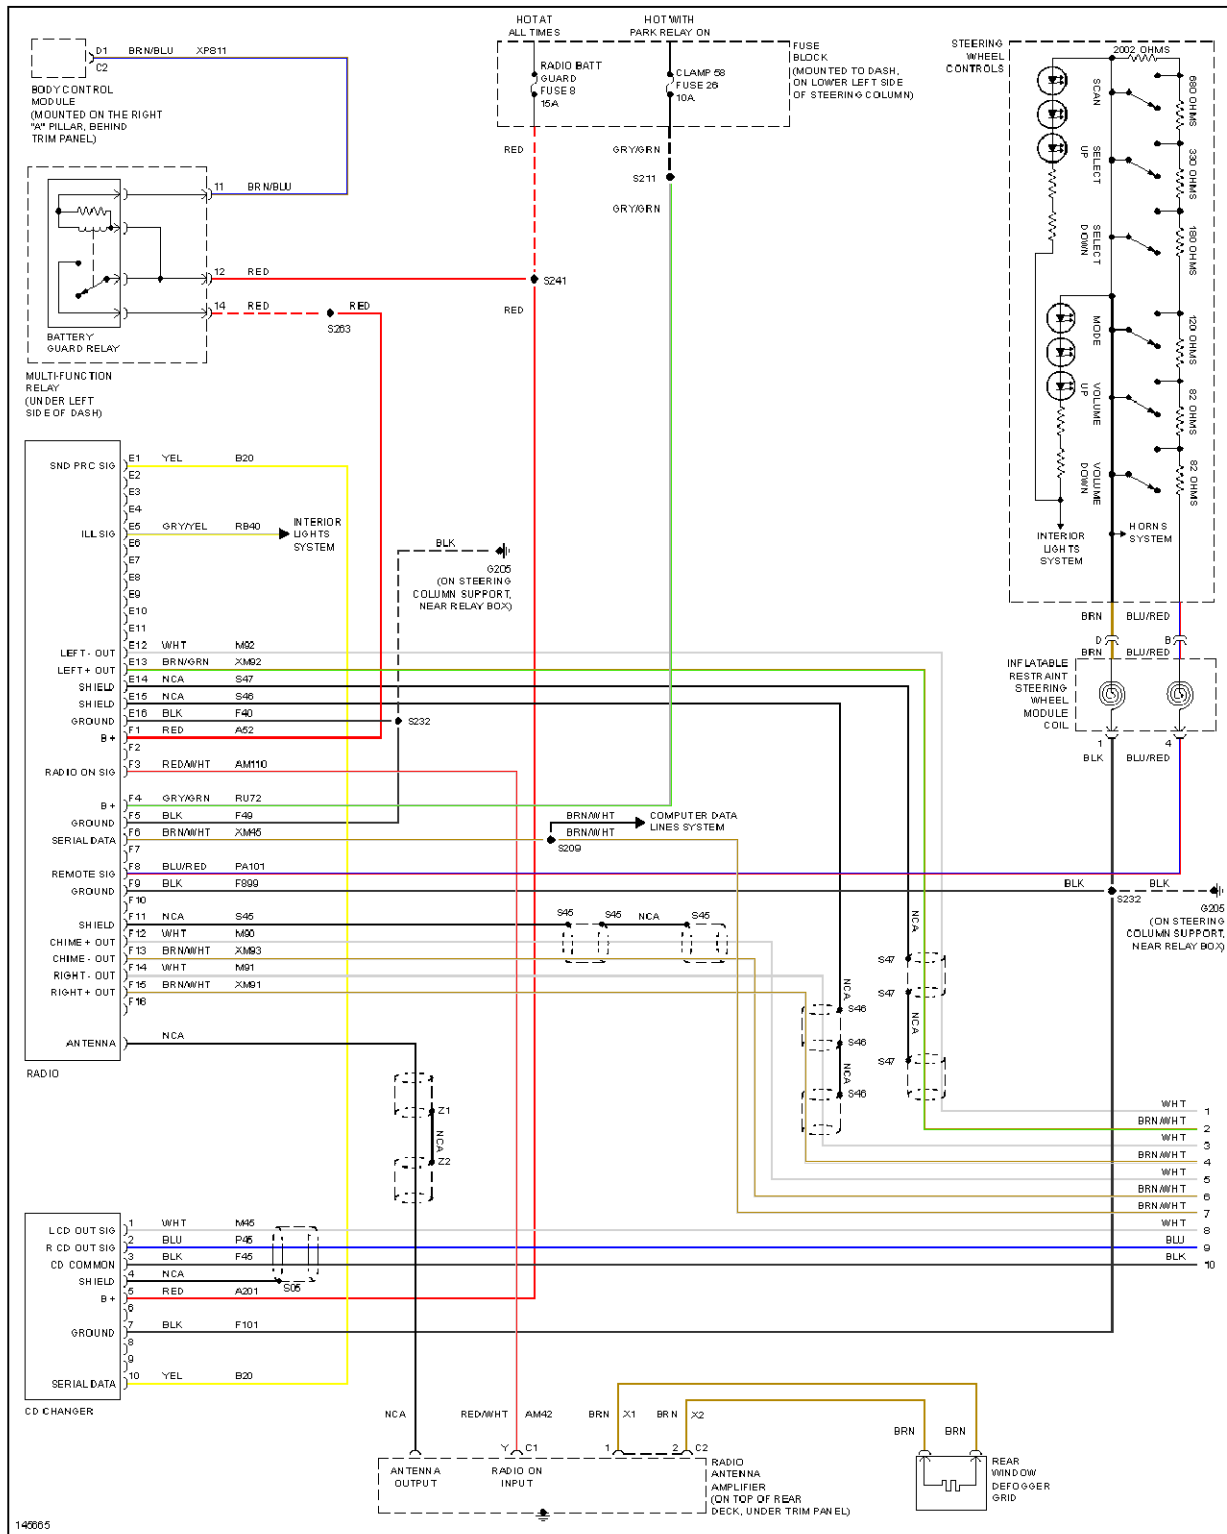

## 2001 SYSTEM WIRING DIAGRAMS CADILLAC Catera

Fig. 40: Radio Circuits, Bose (1 of 2)