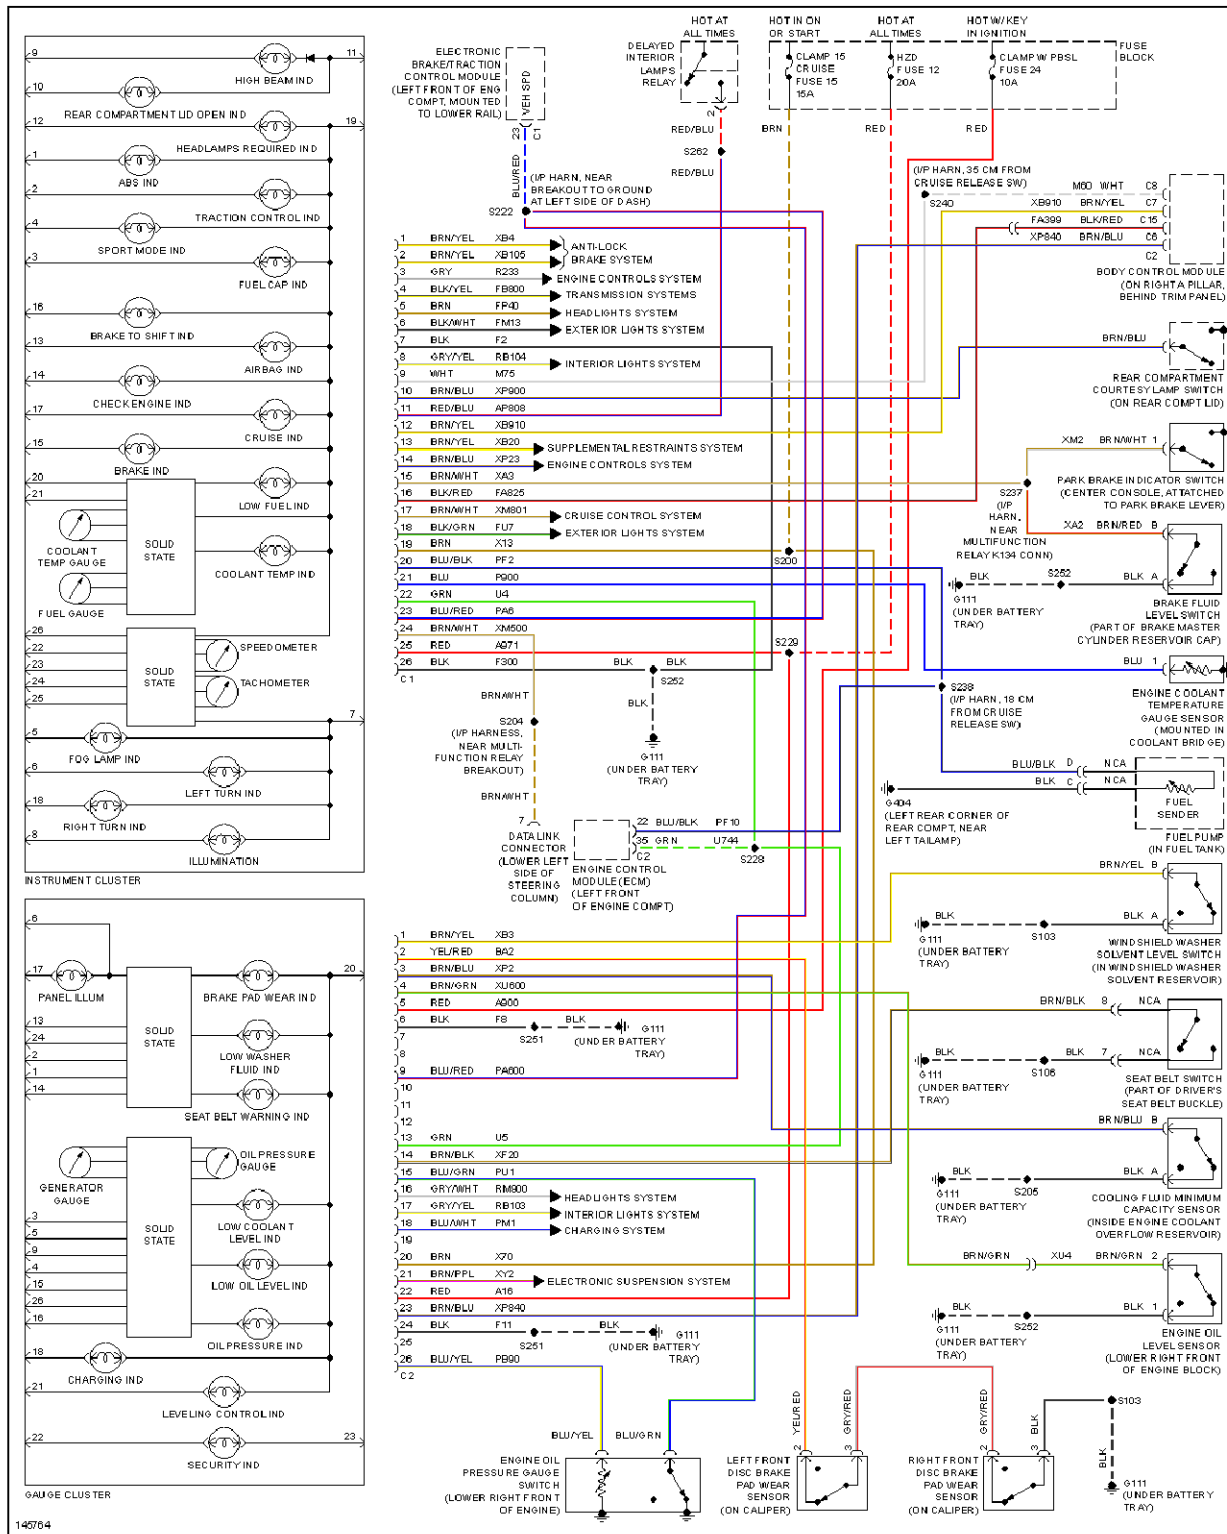

## 2001 SYSTEM WIRING DIAGRAMS CADILLAC Catera

Fig. 24: Instrument Cluster Circuit