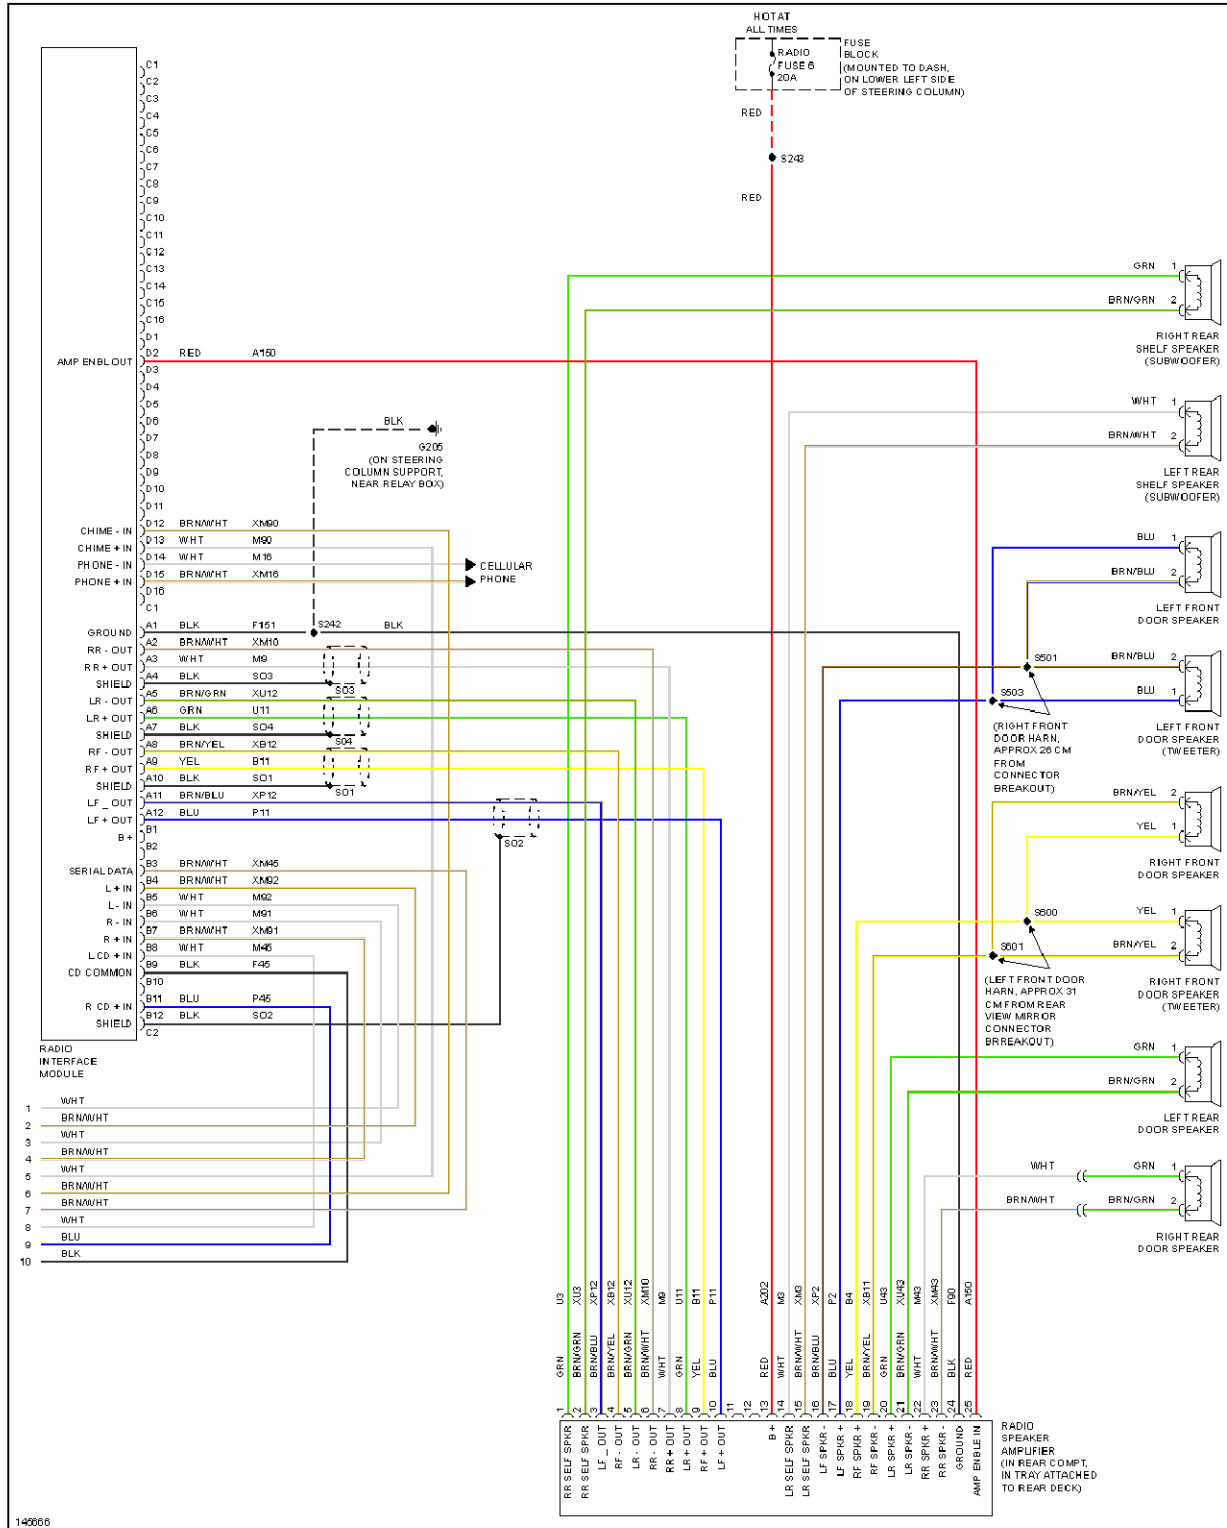

## 2001 SYSTEM WIRING DIAGRAMS CADILLAC Catera

Fig. 41: Radio Circuits, Bose (2 of 2)