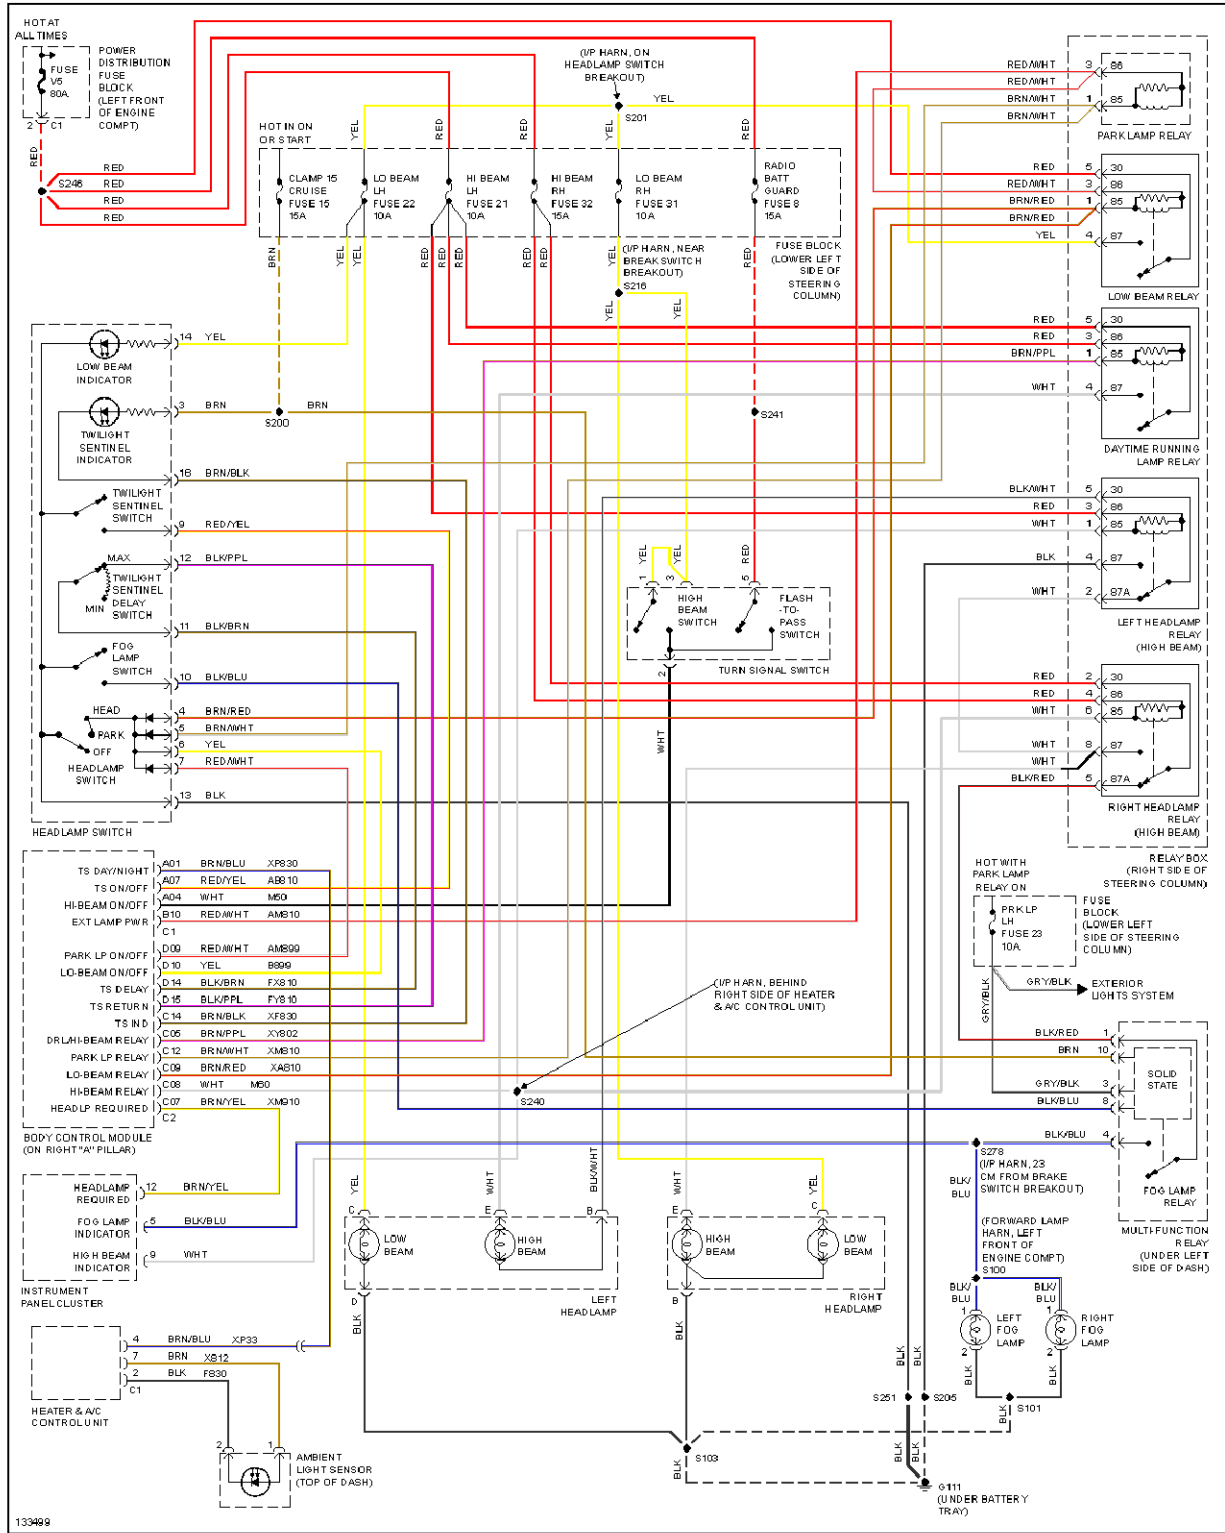

## 2001 SYSTEM WIRING DIAGRAMS CADILLAC Catera

Fig. 22: Headlight Circuit, W/O Xenon Lamps

### HORN

Fig. 23: Horn Circuit

INSTRUMENT CLUSTER