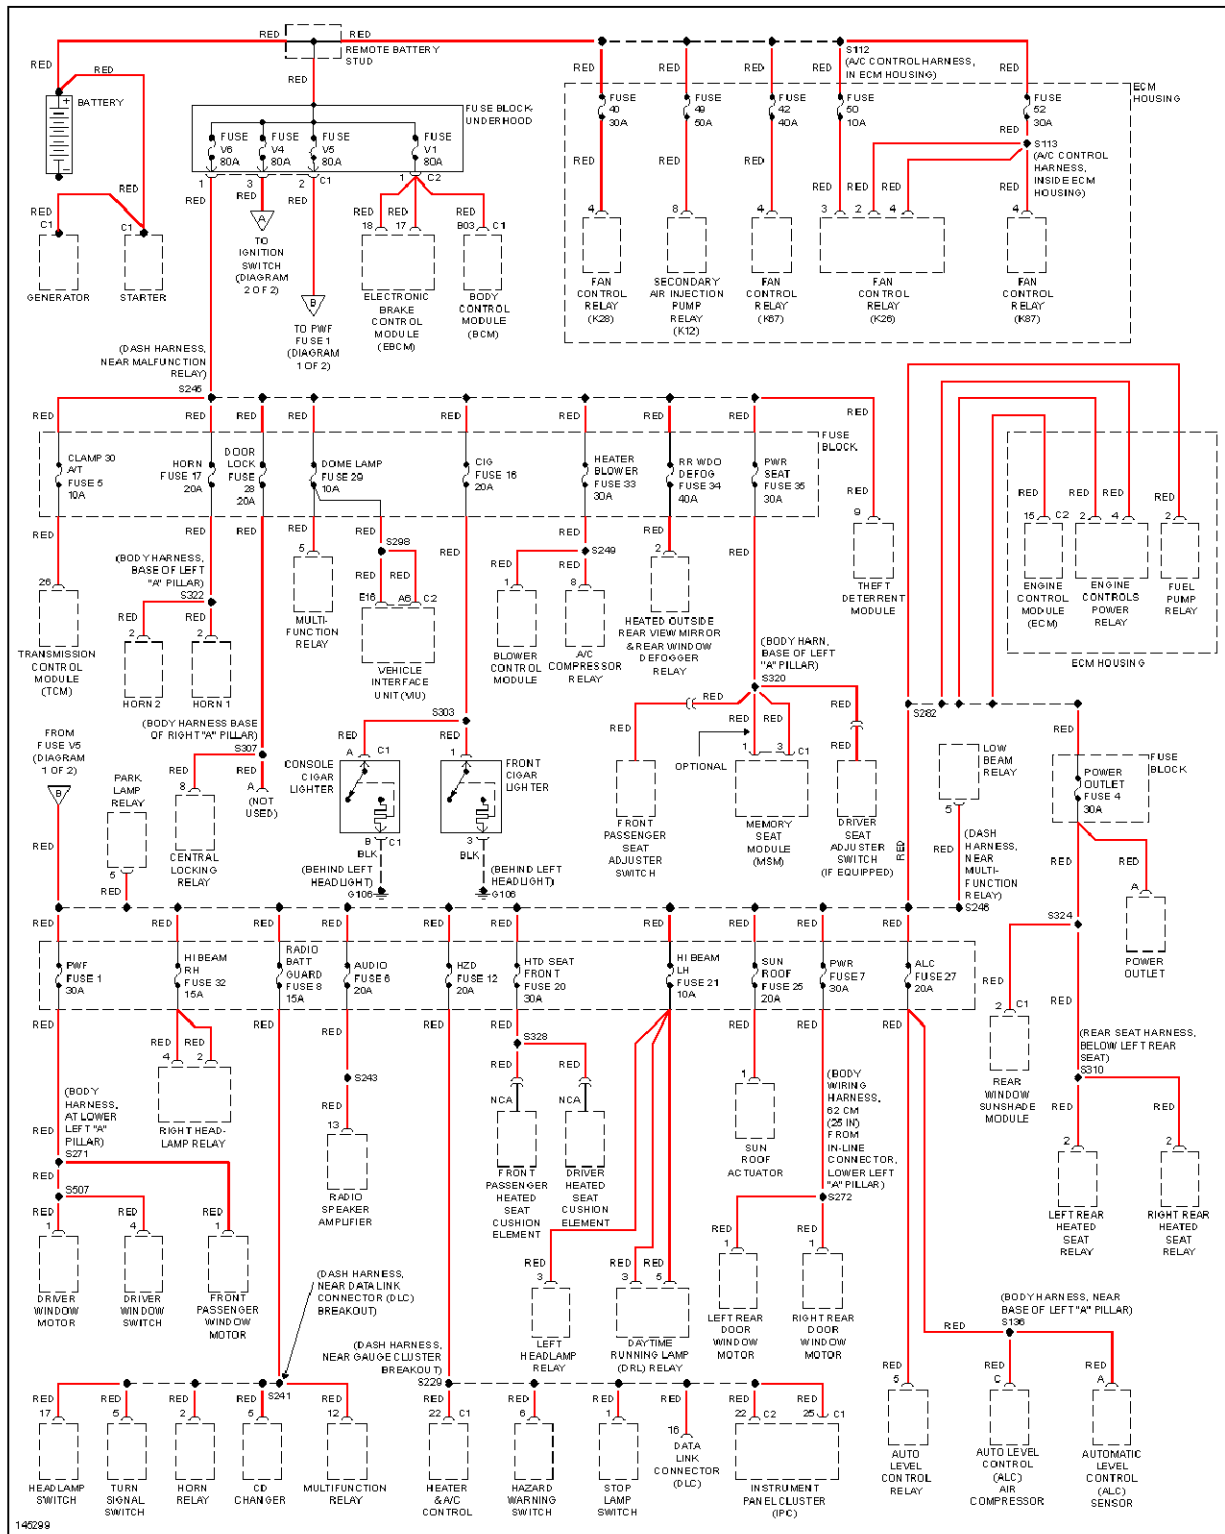

2001 Cadillac Catera

2001 SYSTEM WIRING DIAGRAMS CADILLAC Catera

Fig. 29: Power Distribution Circuit (1 of 2)