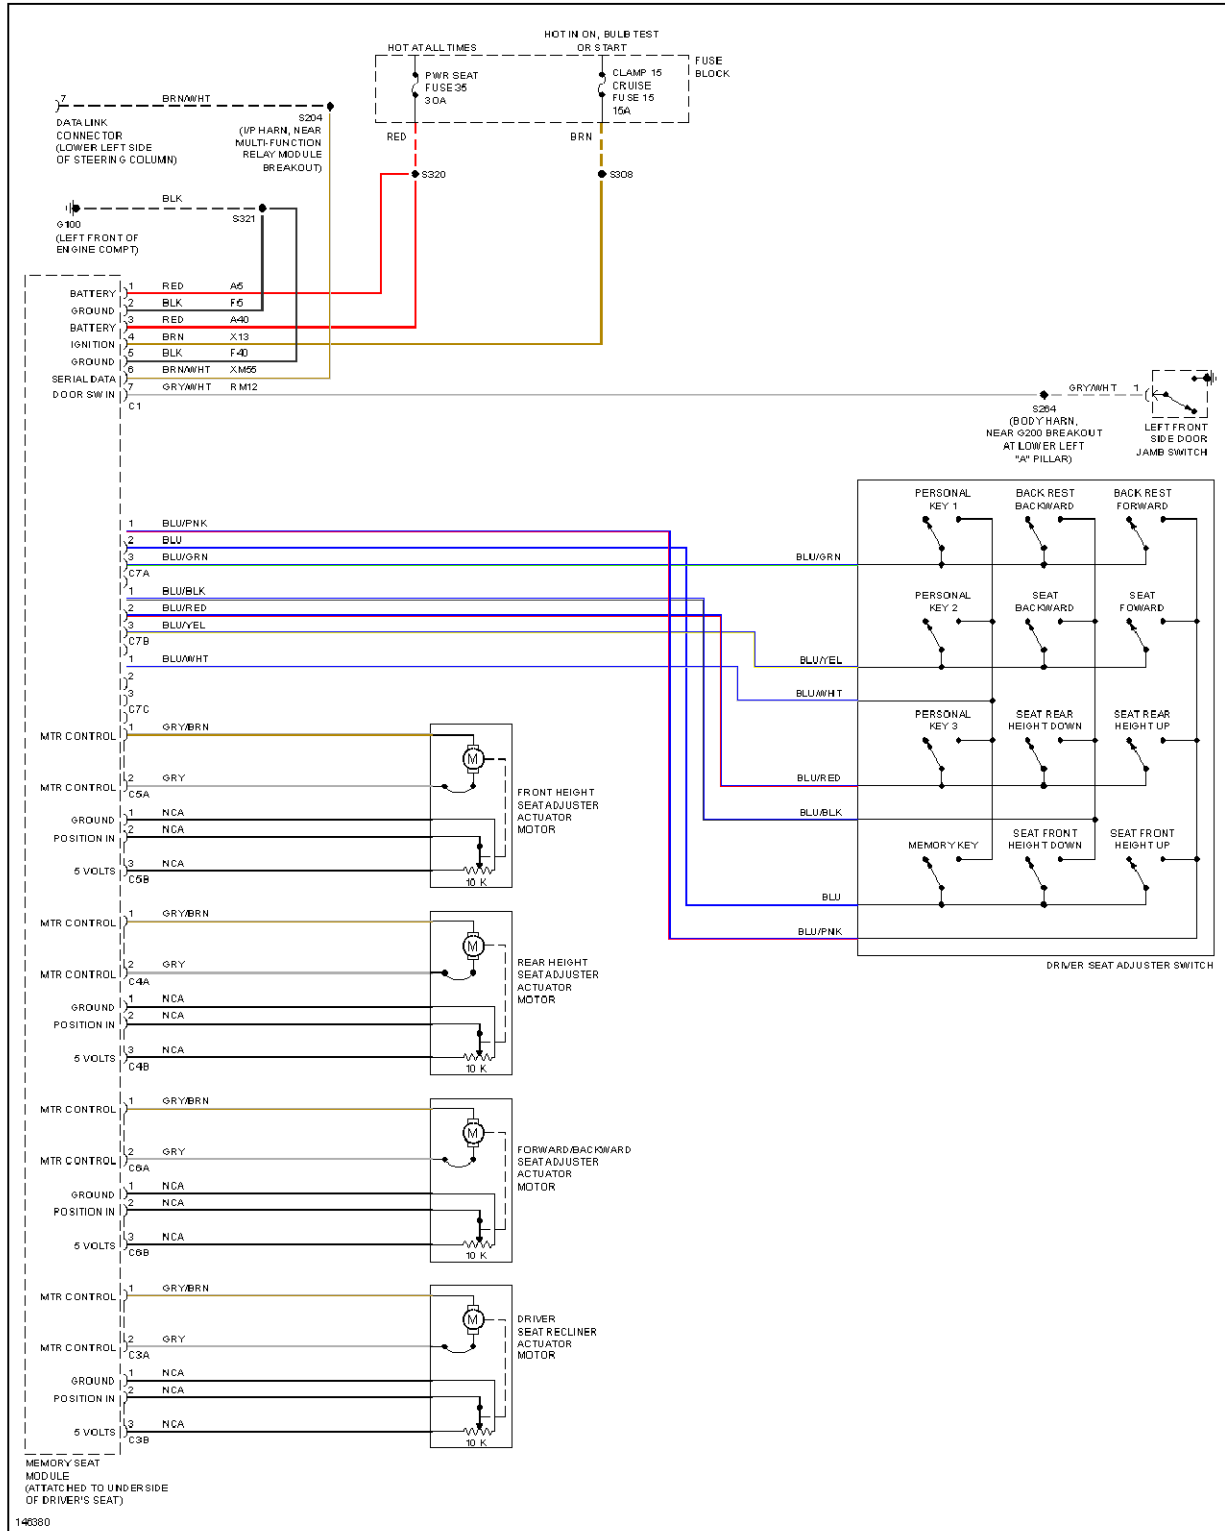

2001 Cadillac Catera

2001 SYSTEM WIRING DIAGRAMS CADILLAC Catera

Fig. 27: Memory Seat & Mirrors Circuit (1 of 2)