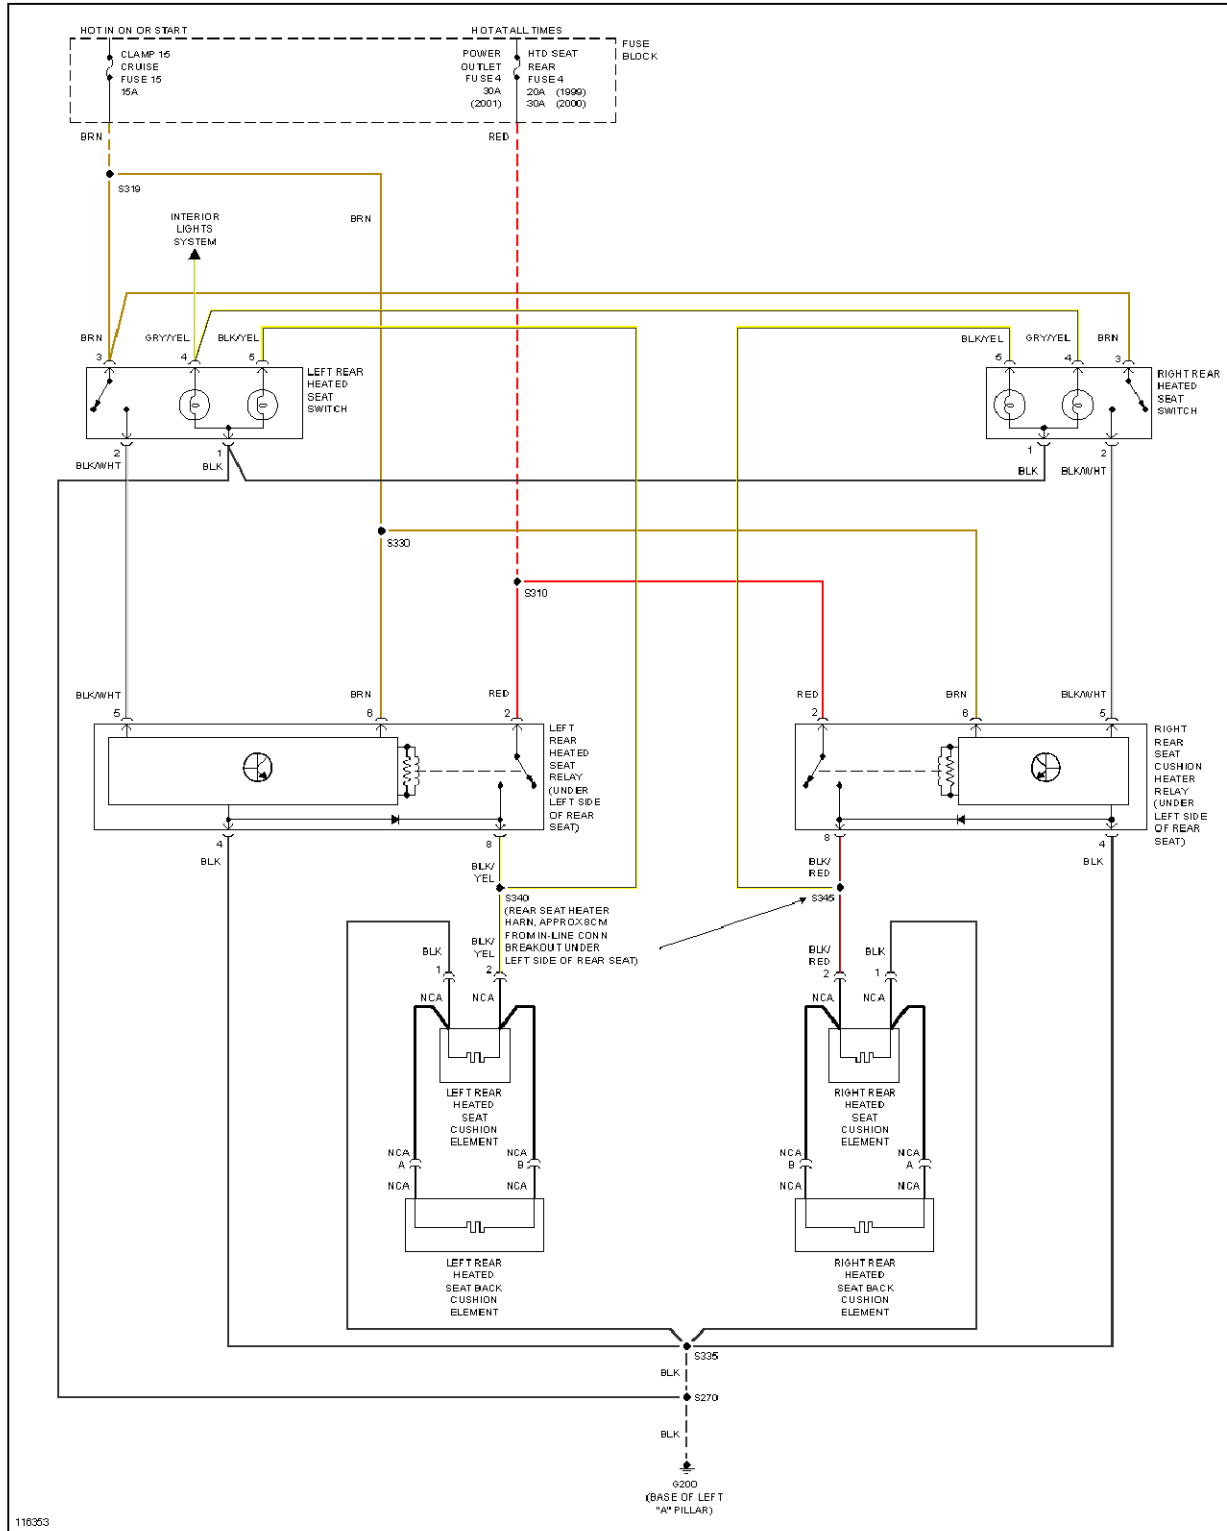

Fig. 35: Front Seat Heater Circuit

2001 Cadillac Catera

2001 SYSTEM WIRING DIAGRAMS CADILLAC Catera

Fig. 36: Rear Seat Heater Circuit

POWER TOP/SUNROOF