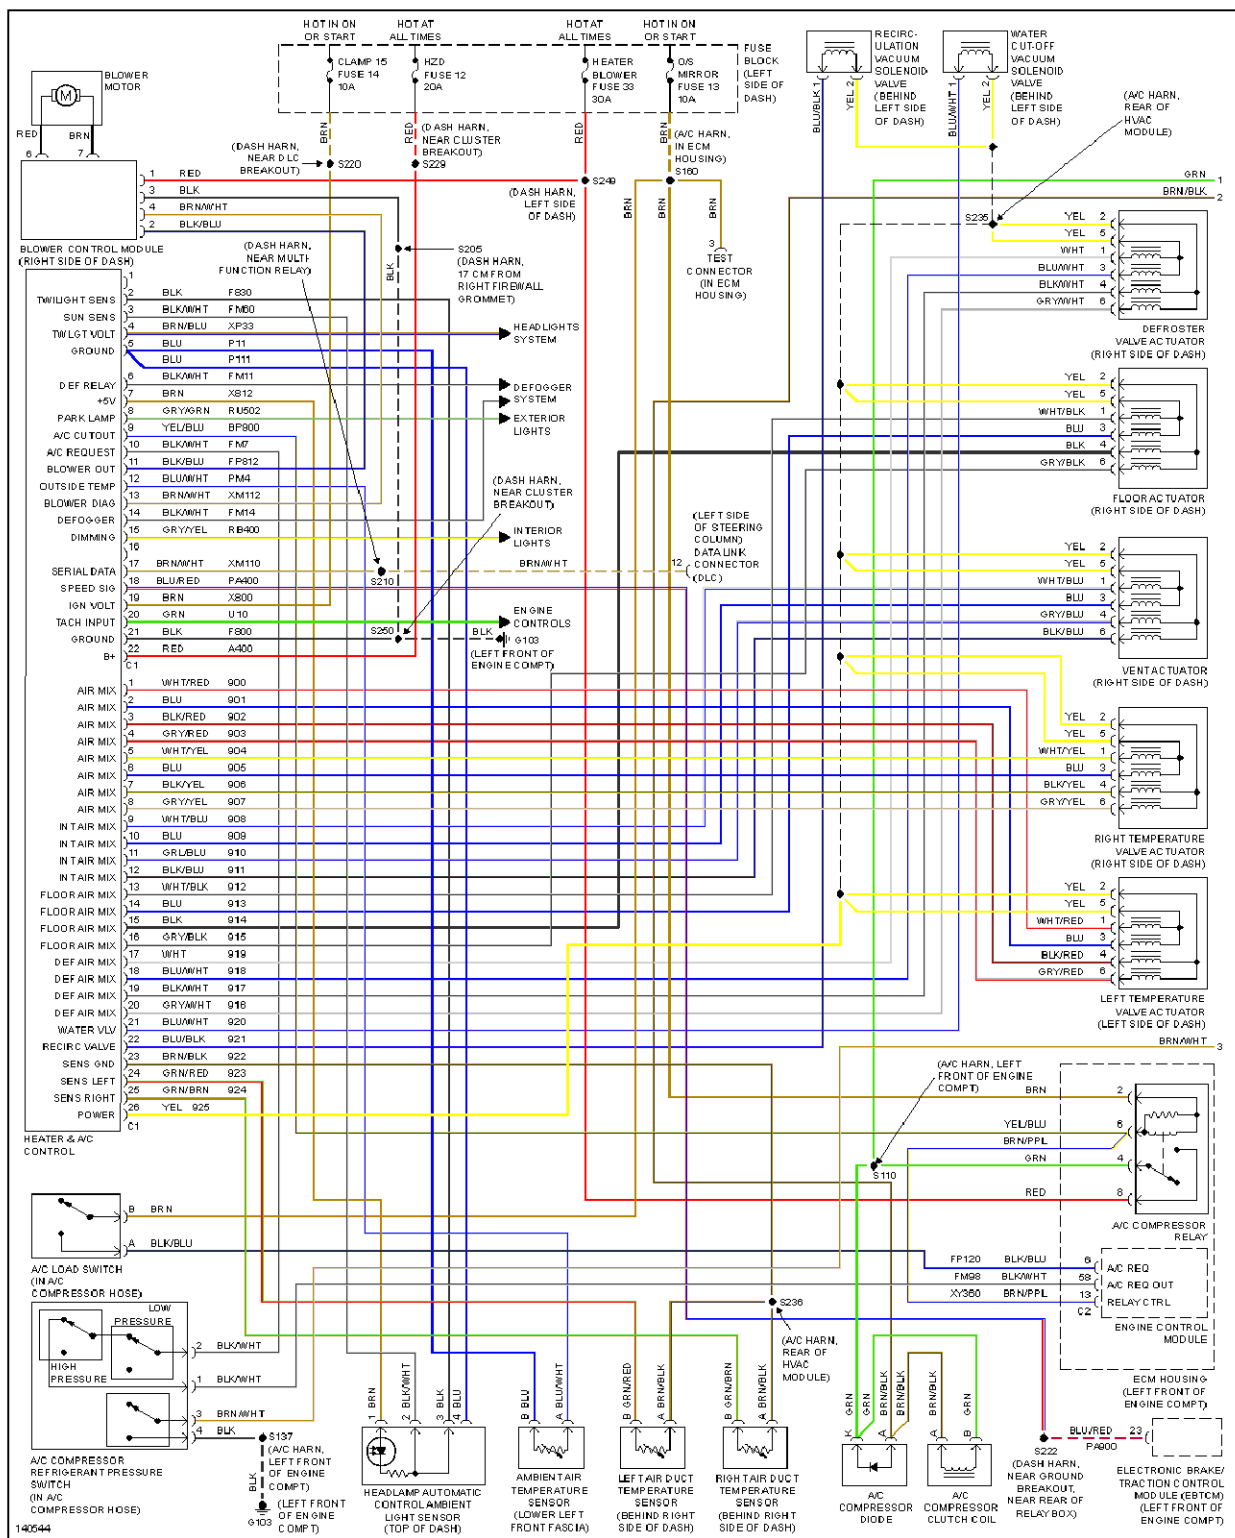

2001 Cadillac Catera

2001 SYSTEM WIRING DIAGRAMS CADILLAC Catera

2001 SYSTEM WIRING DIAGRAMS CADILLAC

Catera

AIR CONDITIONING

Fig. 1: Automatic A/C Circuit (1 of 2)