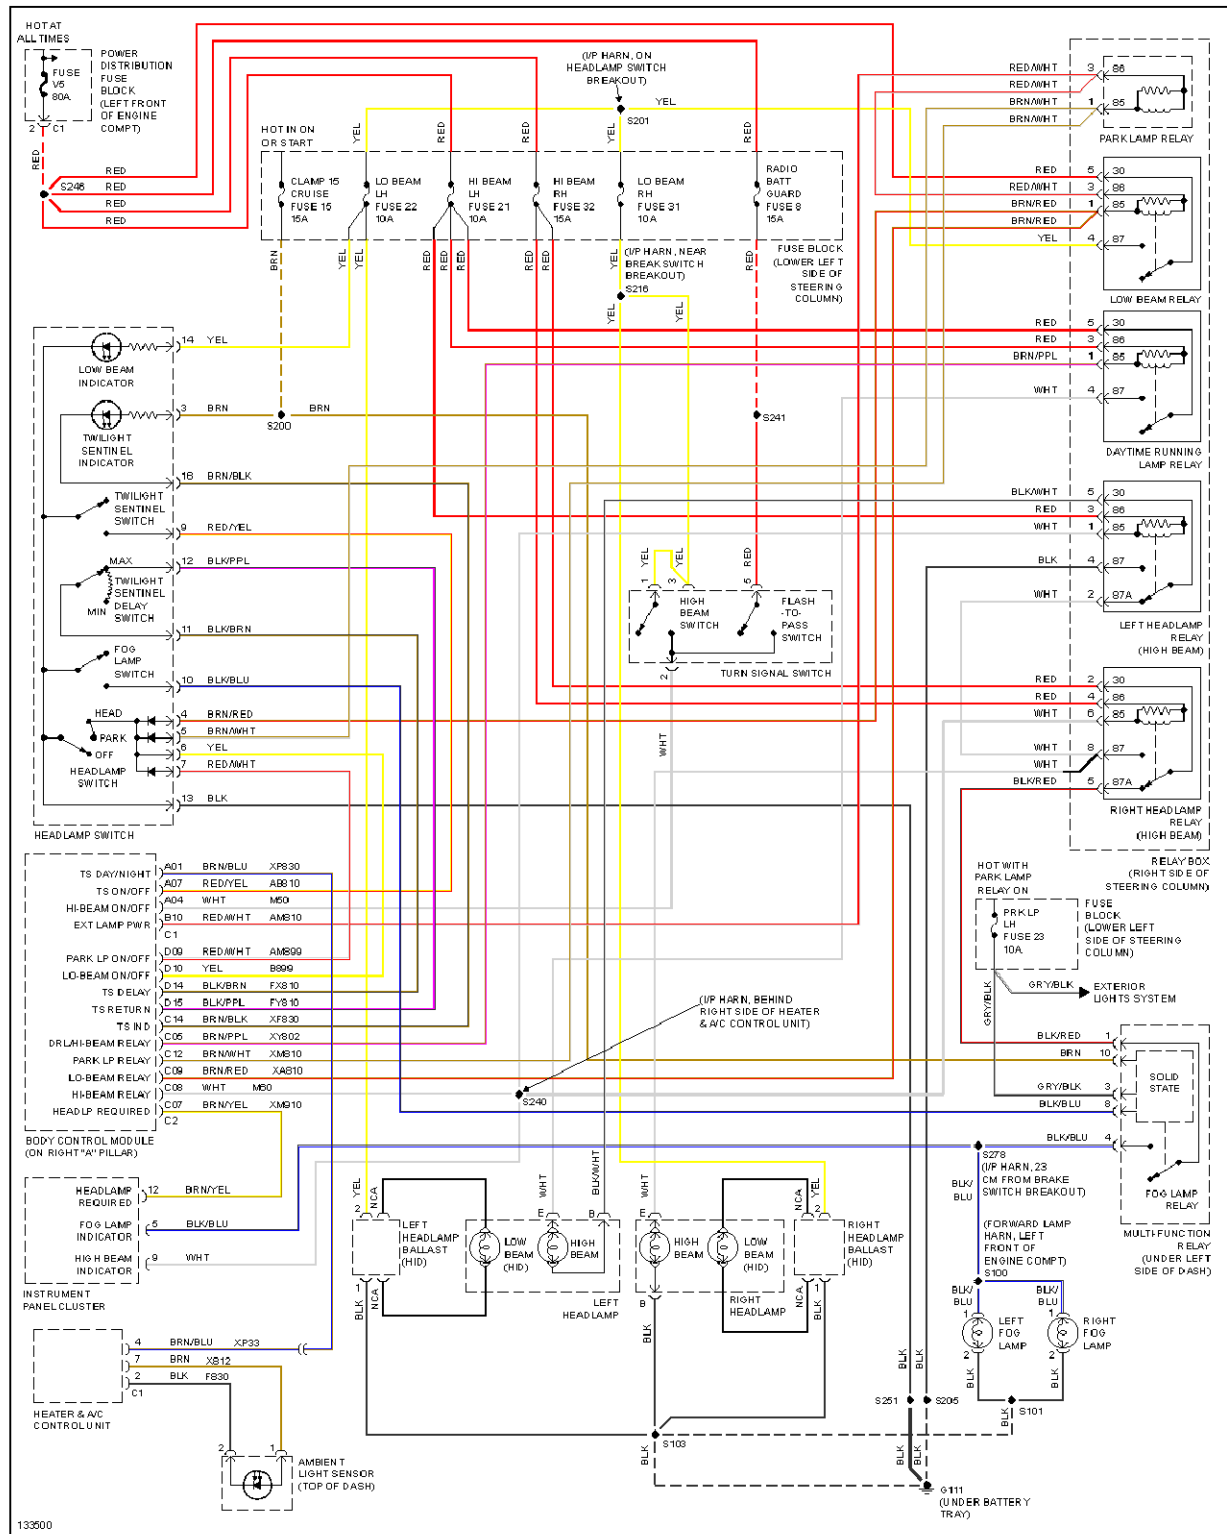

## 2001 SYSTEM WIRING DIAGRAMS CADILLAC Catera

Fig. 21: Headlight Circuit, W/ Xenon Lamps