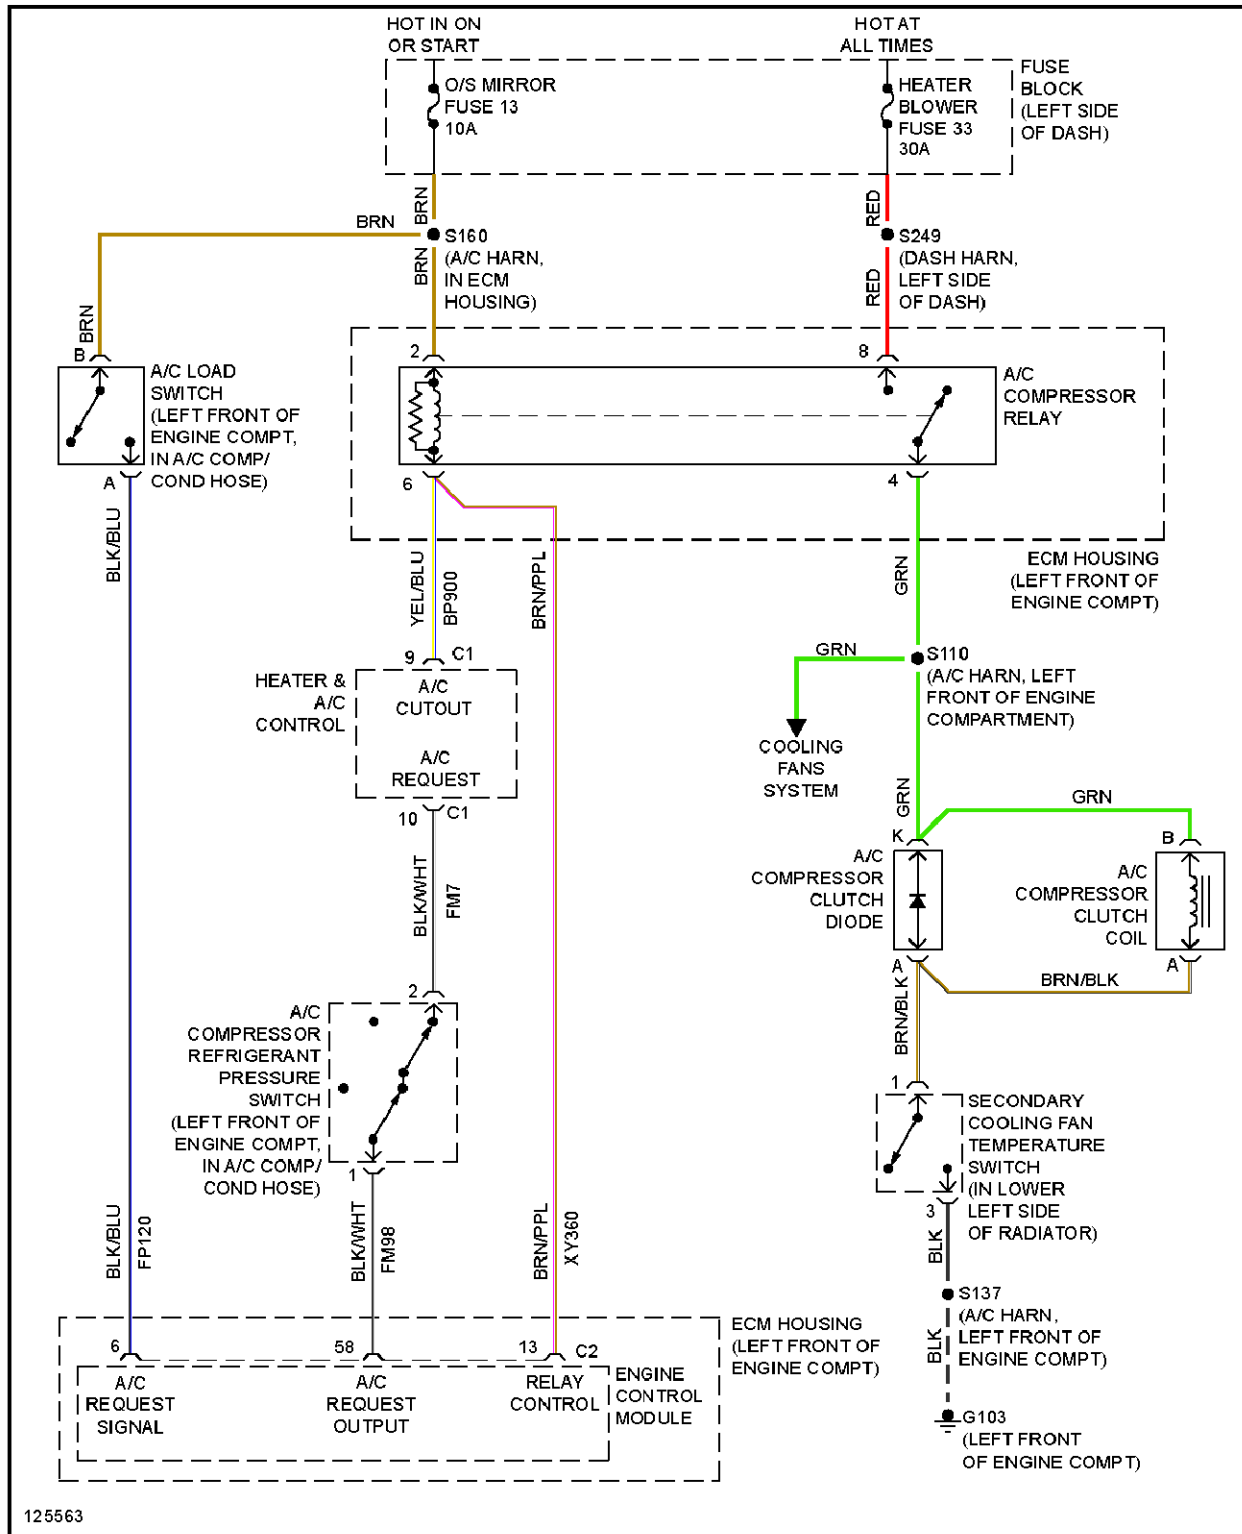

## 2001 SYSTEM WIRING DIAGRAMS CADILLAC Catera

Fig. 2: Automatic A/C Circuit (2 of 2)

125563

Fig. 3: Compressor Circuit

ANTI-LOCK BRAKES