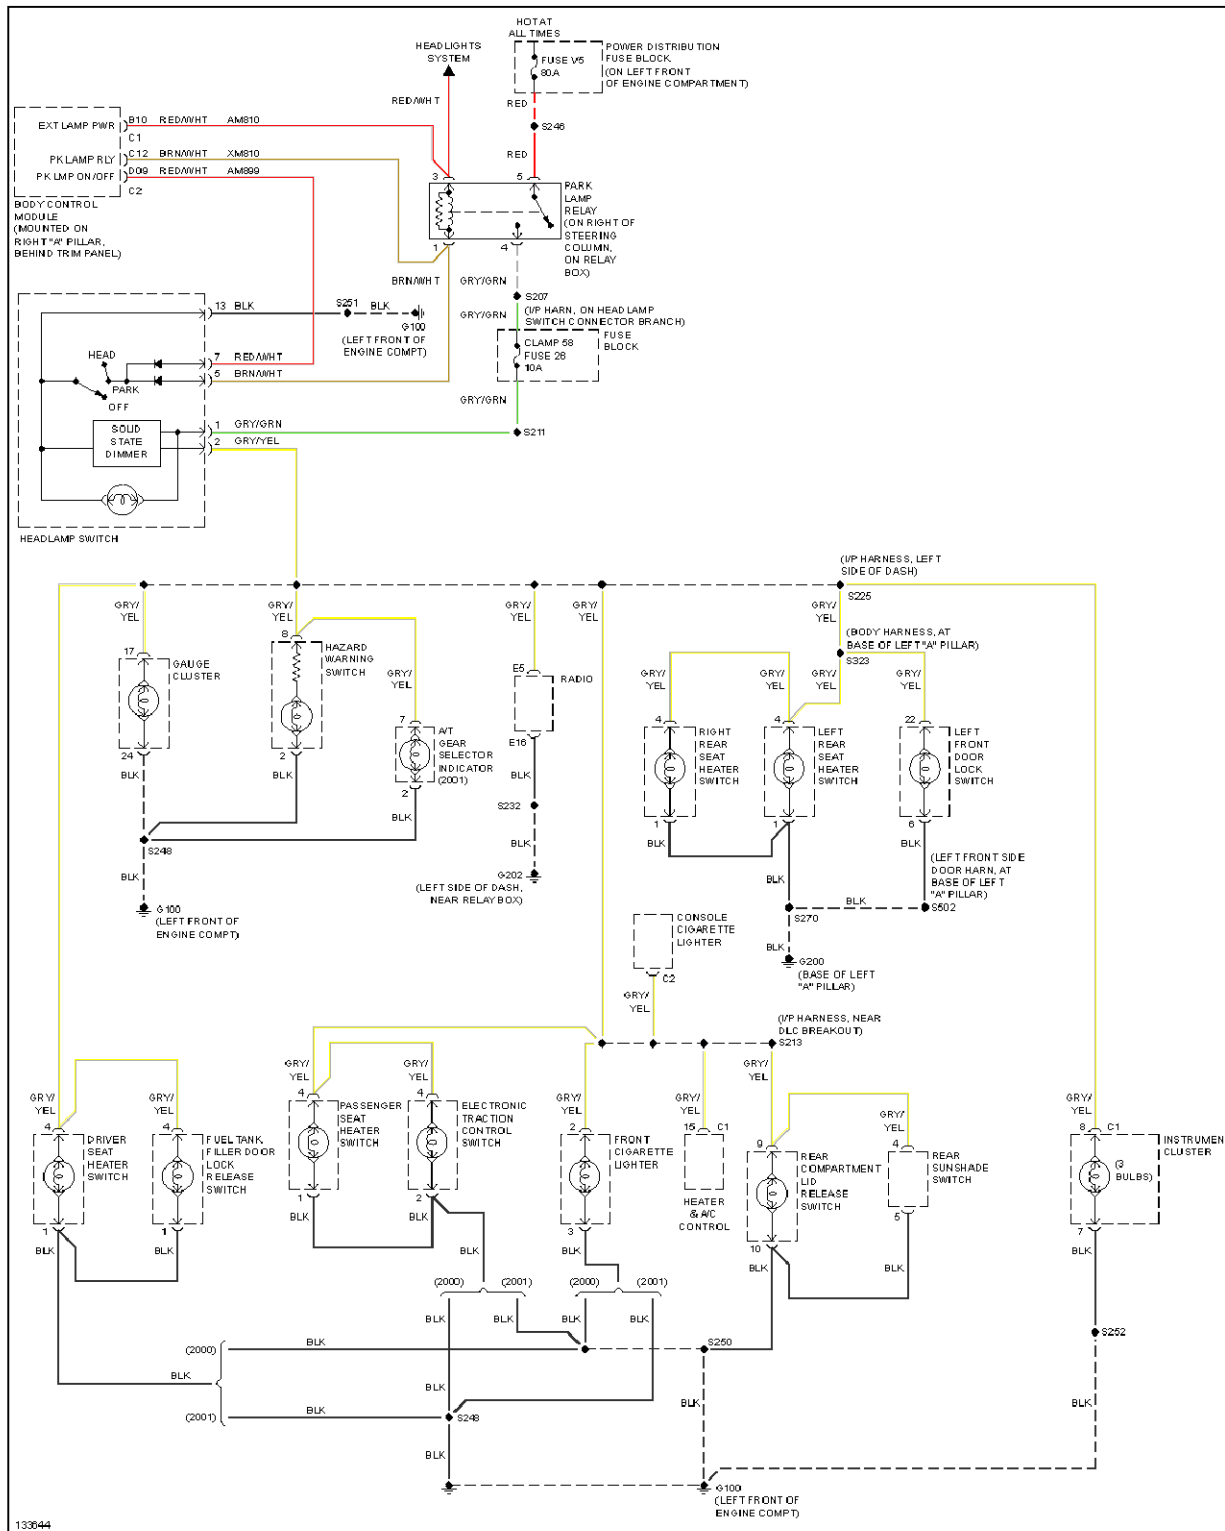

## 2001 SYSTEM WIRING DIAGRAMS CADILLAC Catera

Fig. 26: Instrument Illumination Circuit